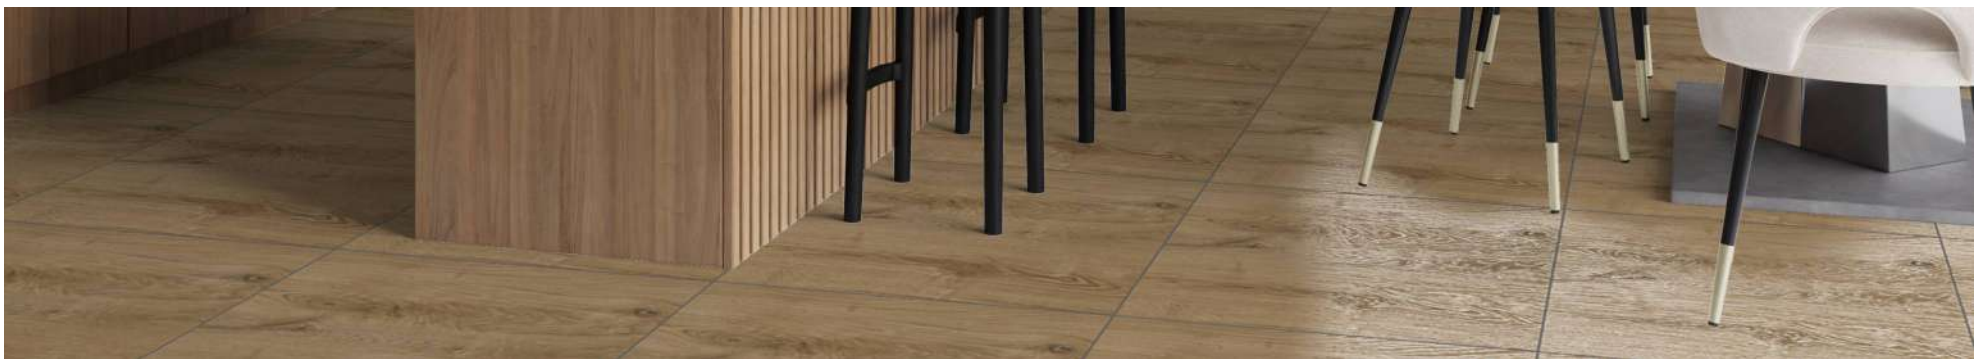

12+ SURFACE 100% WATER PROOF

248

249

600x600mm | Wood Carving

248

12+ SURFACE 100% WATER PROOF

250

251