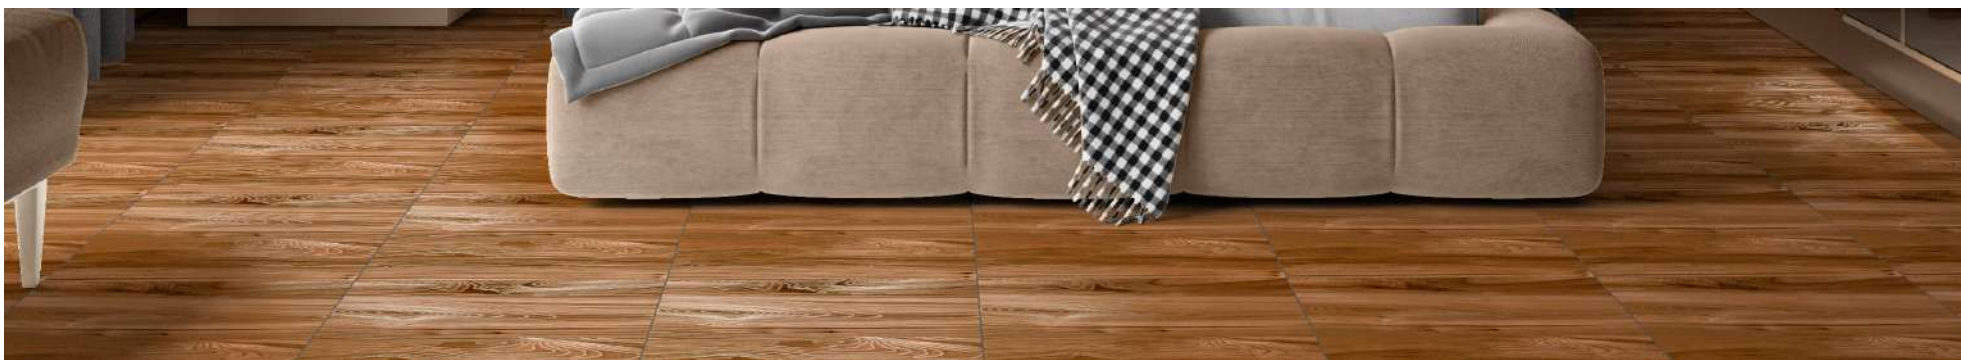

100%
WATER PROOF

242

241

600x600mm | Wood Carving

242

12+ SURFACE

100%
WATER PROOF

244