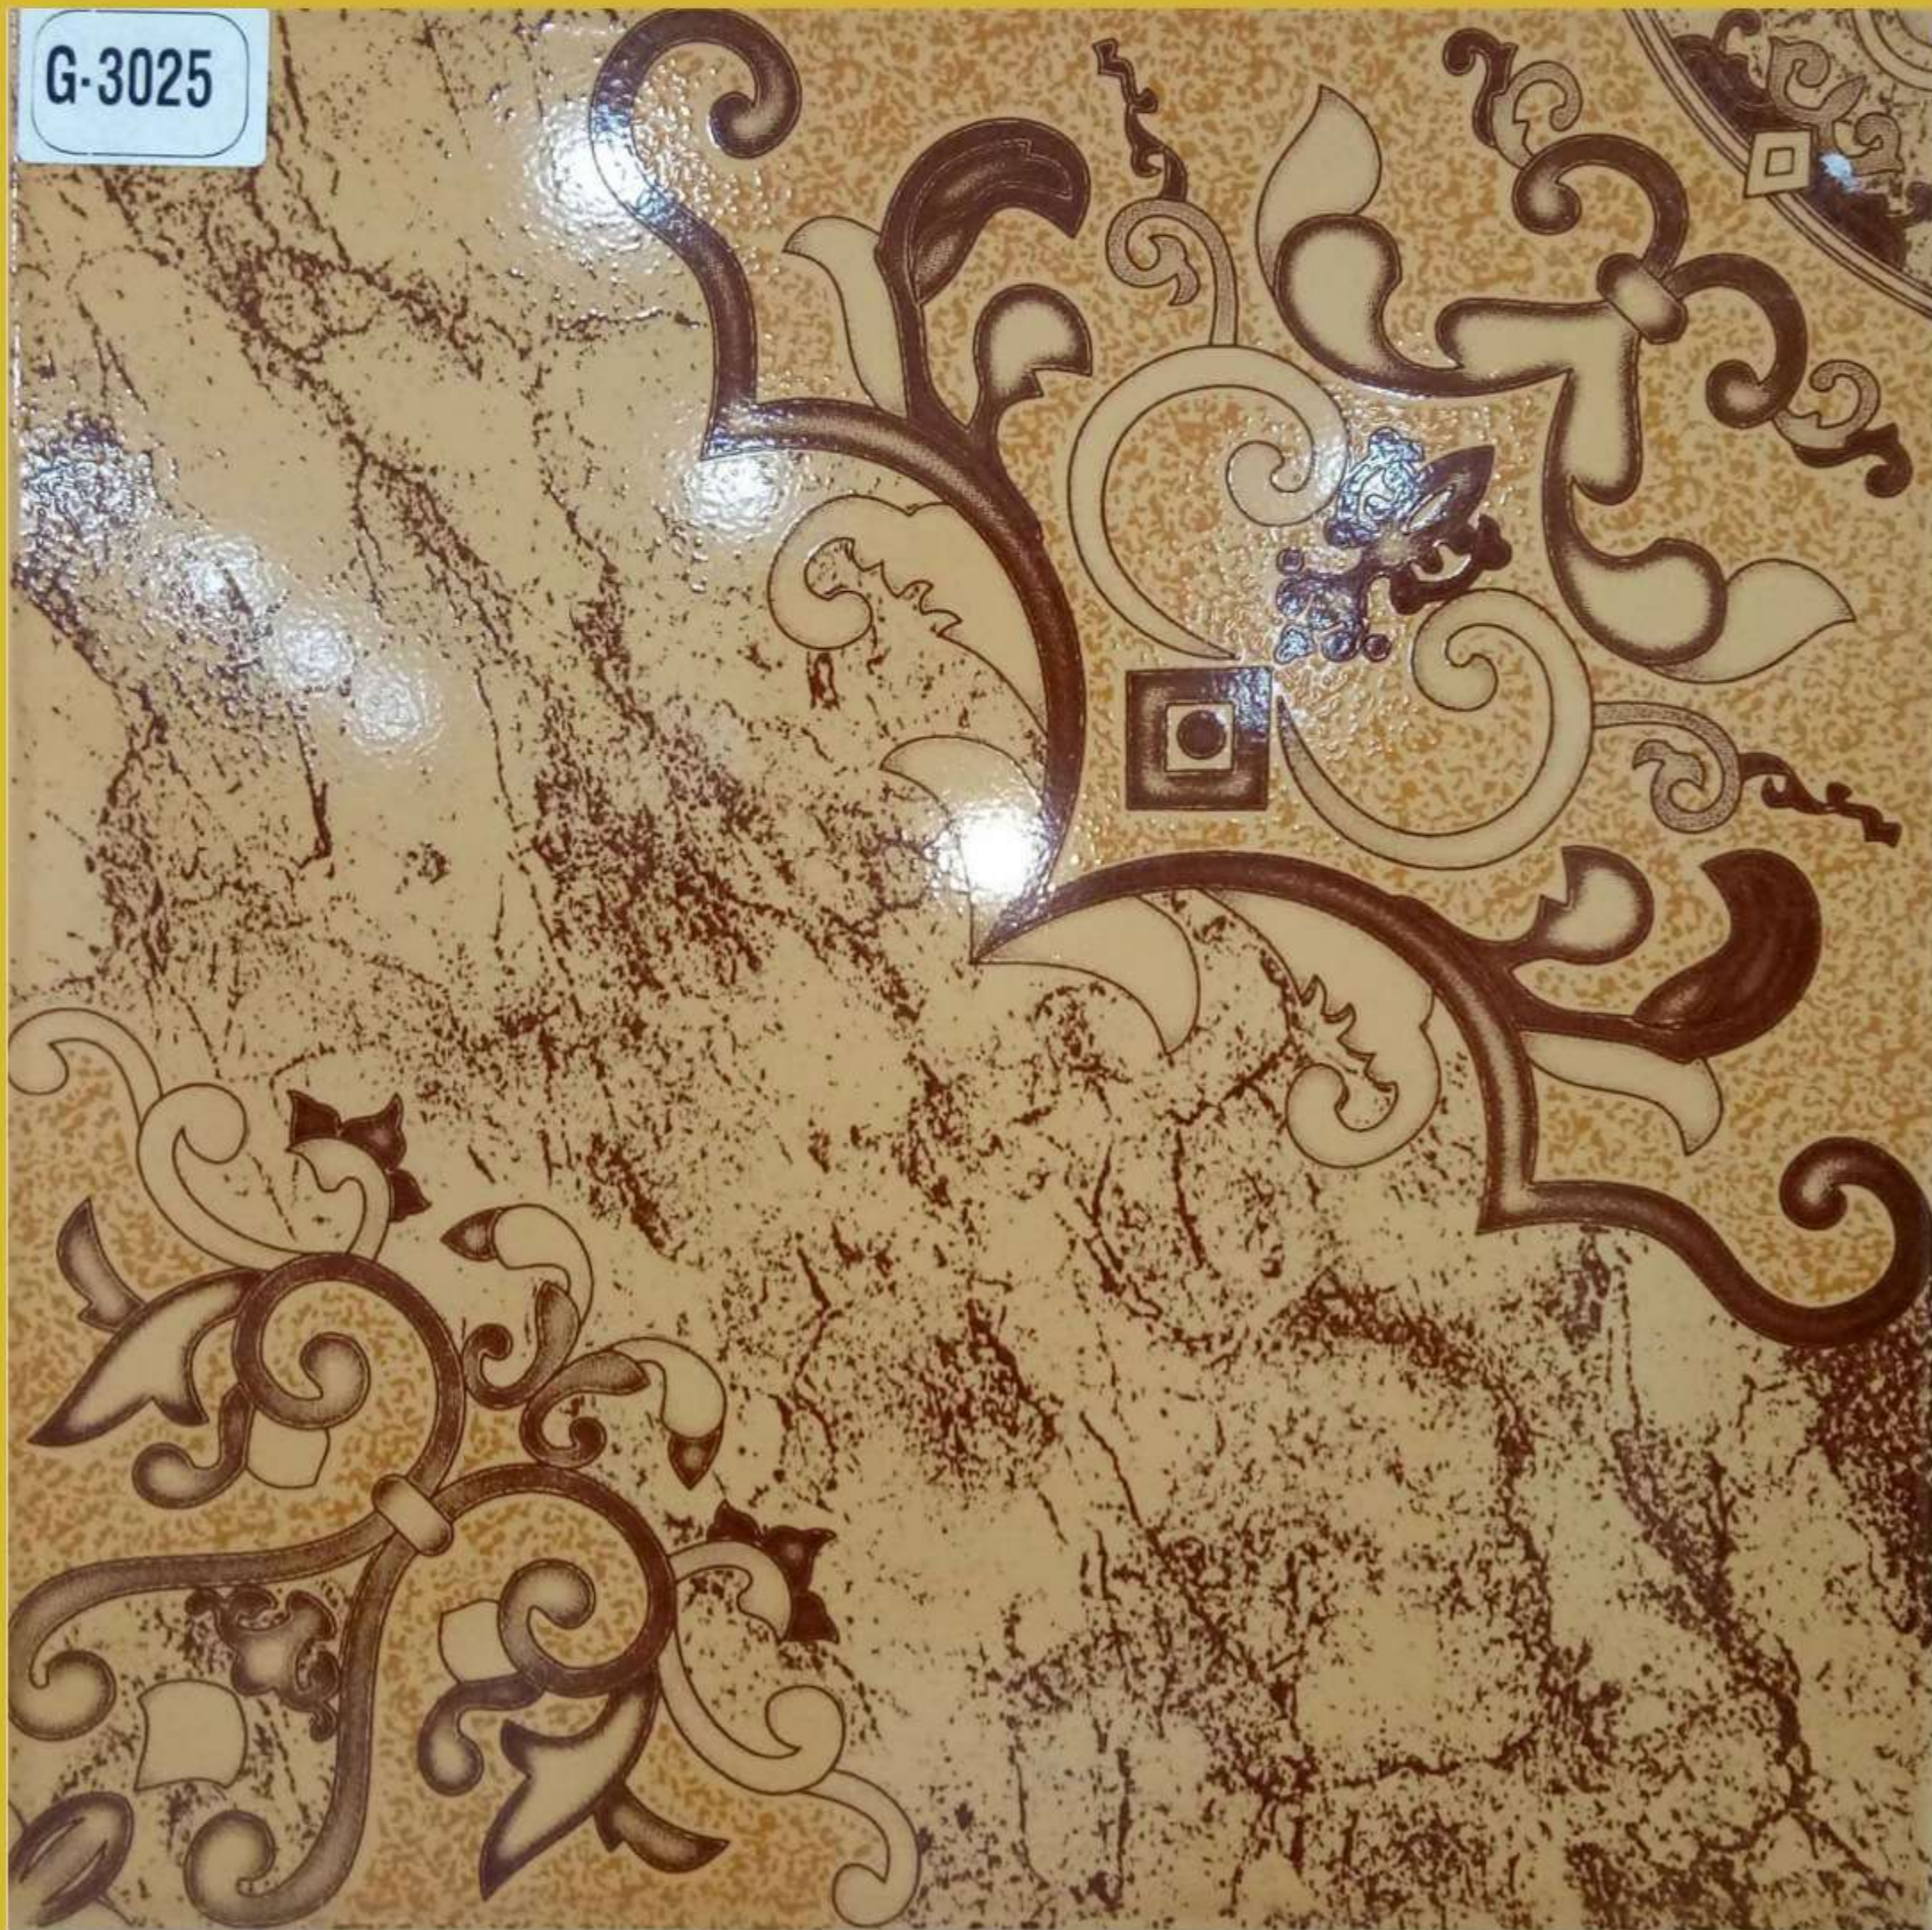

ORDINARY FLOOR TILES

DESIGN No. : G - 3023

300X300MM

ORDINARY FLOOR TILES

DESIGN No. : G - 3024

300X300MM

ORDINARY FLOOR TILES

DESIGN No. : G - 3025