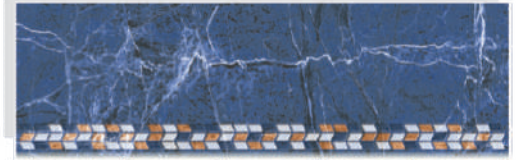

STEP TILES
VOLVO SERIES
300X900MM

RISER TILES
VOLVO SERIES
200X900MM

VOLVO SERIES
GVT VITRIFIED
STEP & RISER

Matt Finish

708

STEP

RISER