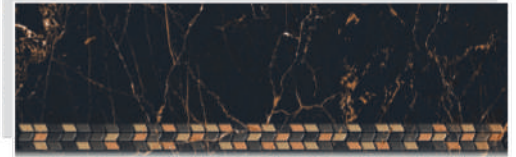

STEP TILES
VOLVO SERIES
300X900MM

RISER TILES
VOLVO SERIES
200X900MM

VOLVO SERIES
GVT VITRIFIED
STEP & RISER

Matt Finish

703

STEP

RISER

STEP TILES
VOLVO SERIES
300X900MM