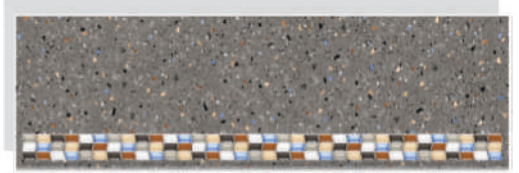

STEP TILES
VOLVO SERIES
300X900MM

RISER TILES
VOLVO SERIES
200X900MM

VOLVO SERIES
GVT VITRIFIED
STEP & RISER

Matt Finish

718

STEP

RISER