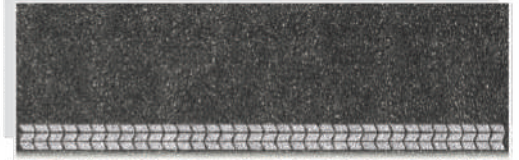

RISER TILES
VOLVO SERIES
200X900MM

VOLVO SERIES
GVT VITRIFIED
STEP & RISER

Matt Finish

704

STEP

RISER

STEP TILES
VOLVO SERIES
300X900MM

RISER TILES
VOLVO SERIES
200X900MM