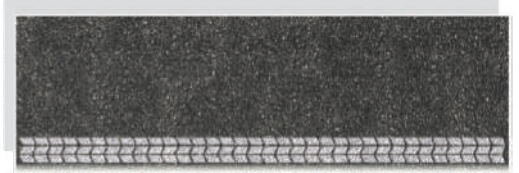

STEP TILES
VOLVO SERIES
300X900MM

RISER TILES
VOLVO SERIES
200X900MM

VOLVO SERIES
GVT VITRIFIED
STEP & RISER

Matt Finish

712

STEP

RISER