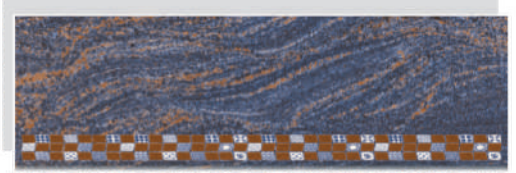

STEP TILES
VOLVO SERIES
300X900MM

RISER TILES
VOLVO SERIES
200X900MM

VOLVO SERIES
GVT VITRIFIED
STEP & RISER

Matt Finish

717

STEP

RISER

STEP TILES
VOLVO SERIES
300X900MM