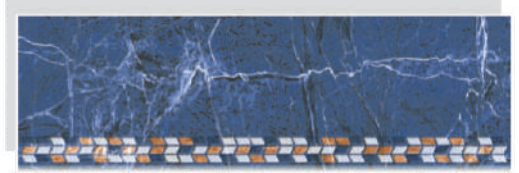

STEP

RISER

STEP TILES
VOLVO SERIES
300X900MM

RISER TILES
VOLVO SERIES
200X900MM

VOLVO SERIES
GVT VITRIFIED
STEP & RISER

Matt Finish

714

STEP