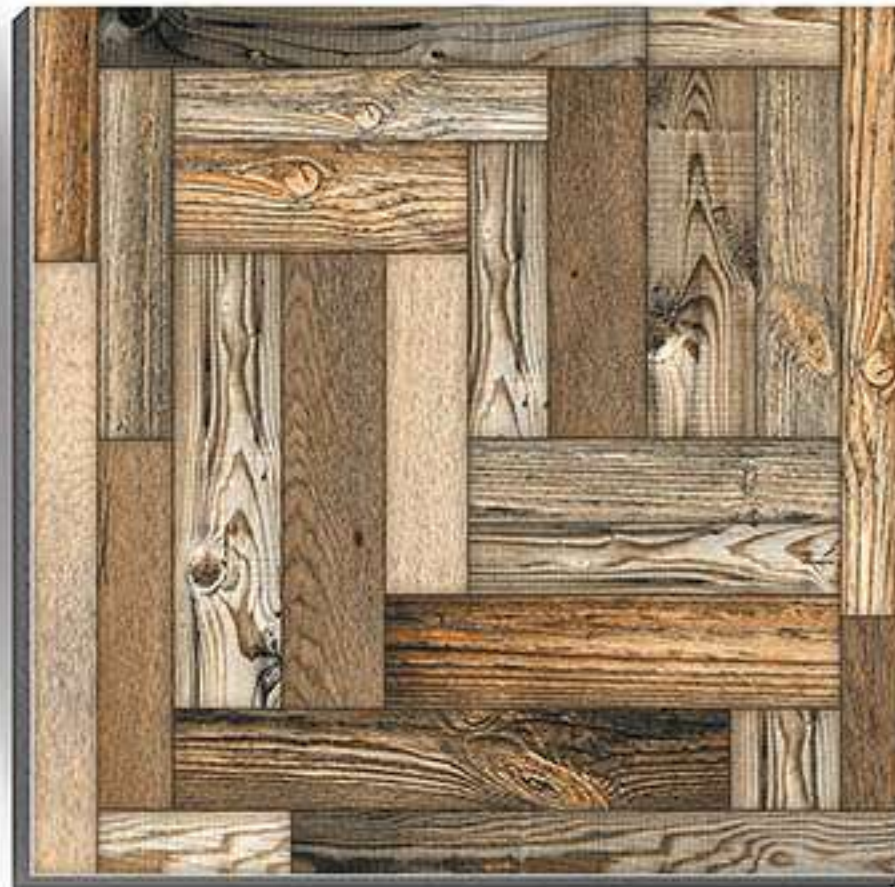

PLAIN SERIES

99002

Thickness
12 mm

HEAVY DUTY

400X 400MM **Digital Vitrified**
Parking Tiles