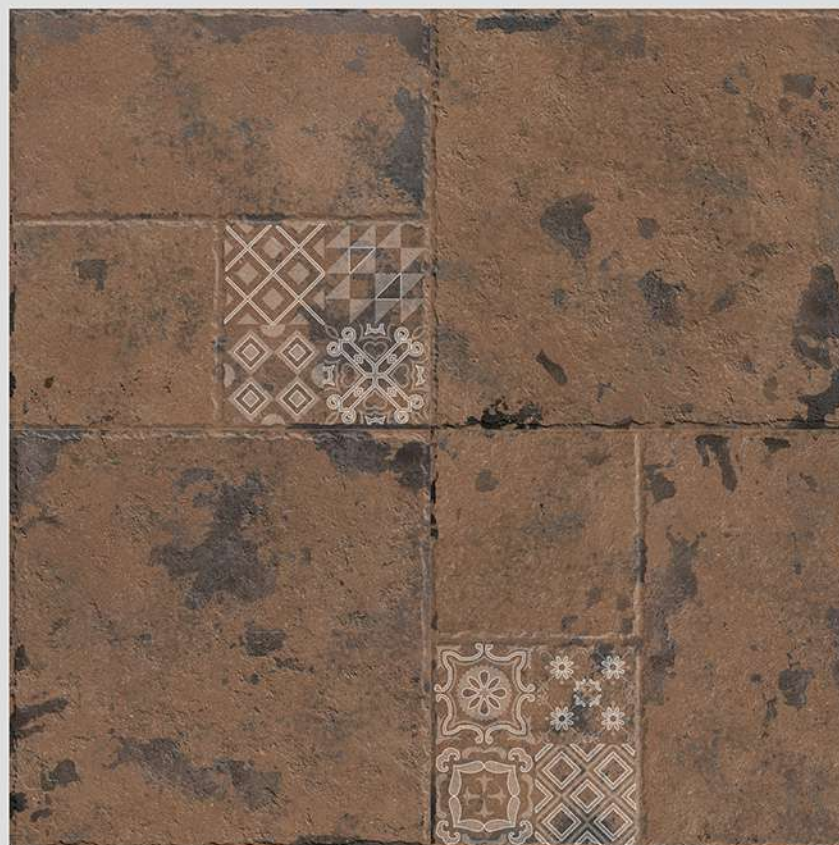

WITH
RANDOMS

PUNCH
DESIGNS

MATT
FINISH

ANTI SLIP
MATERIAL

Size
500x
500mm

Series
TONGASS

TONGASS 18
RANDOM 04

TONGASS DECOR 18
RANDOM 04