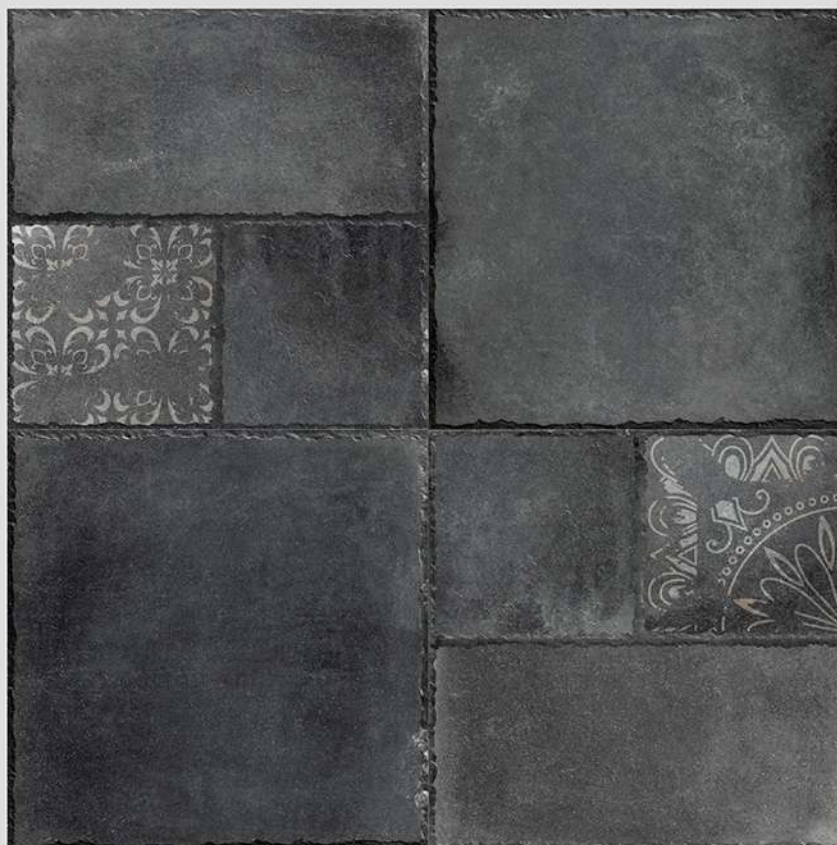

WITH
RANDOMS

PUNCH
DESIGNS

MATT
FINISH

ANTI SLIP
MATERIAL

Size
500x
500mm

Series
TONGASS

TONGASS 10
RANDOM 08

TONGASS DECOR 10
RANDOM 08