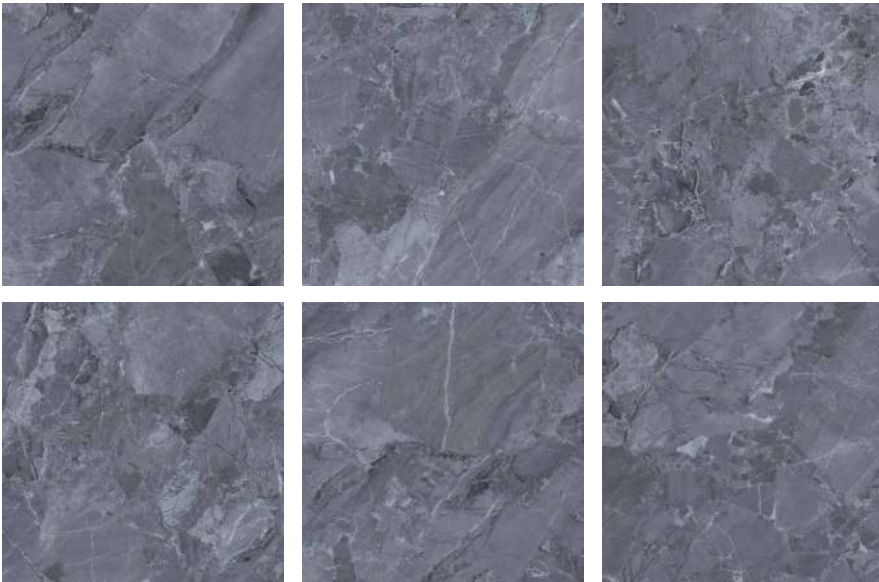

## FABIANO AZUL

600x600mm | New Addition

12+ SURFACE

100%  
WATER PROOF

**SPECIAL**  
*Carving*

**Carving**  
Collection

600x600mm | New Addition

Design: **Olive Grey**  
Finish: **Carving**  
Series: **Special Color**