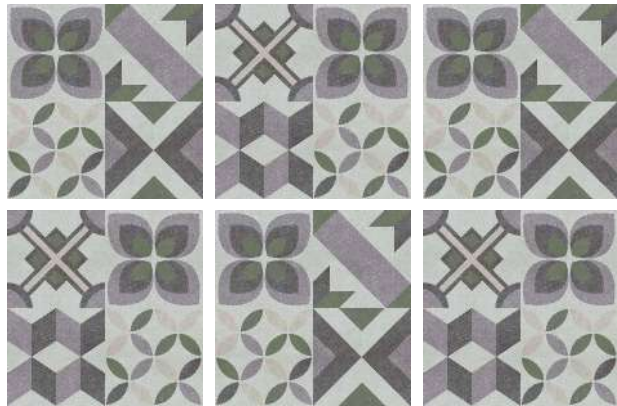

600x600mm | New Addition

RANDOM HL