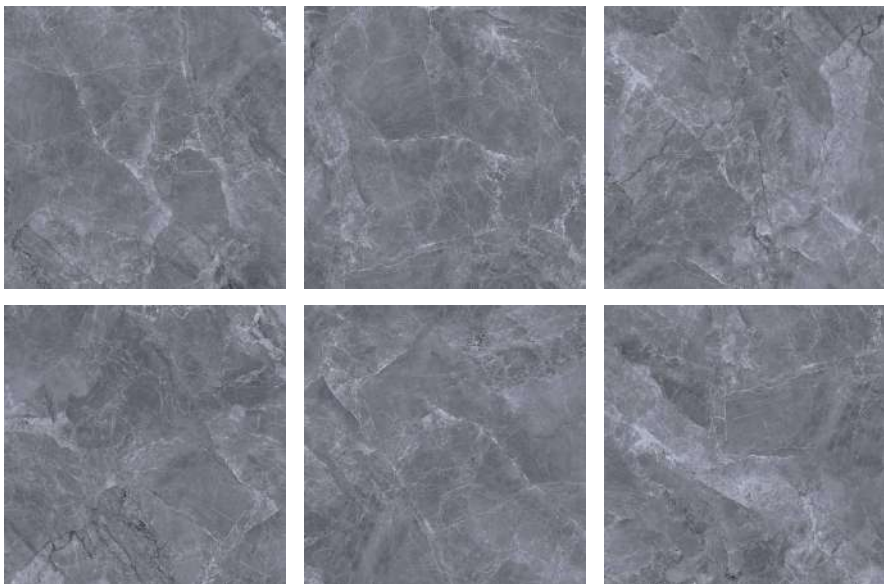

## BRISBANE GREY

600x600mm | New Addition

12+ SURFACE

100%  
WATER PROOF

**SPECIAL**  
*Carving*

**Carving**  
Collection

600x600mm | New Addition

Design: **Canberra Nero**  
Finish: **Carving**  
Series: **Special Color**