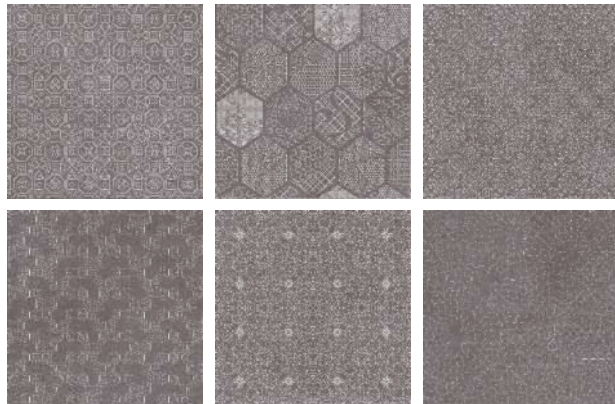

EDEN GOLD HL

RANDOM HL

600x600mm | New Addition

EDEN MARUOON BASE

EDEN MARUOON HL

RANDOM HL