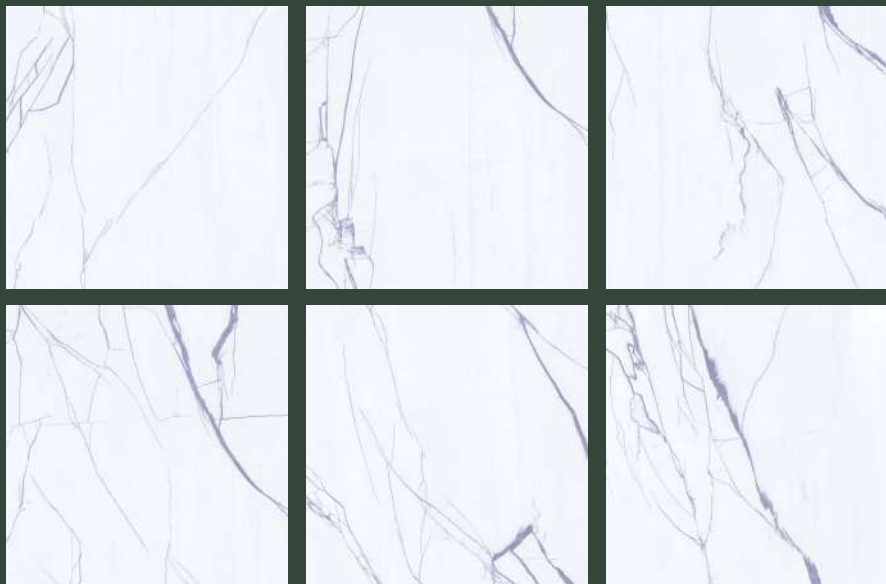

SPECIAL
Carving

Carving
Collection

600x600mm | New Addition

Design: **Satuario Red**
Finish: **Carving**
Series: **Special Color**