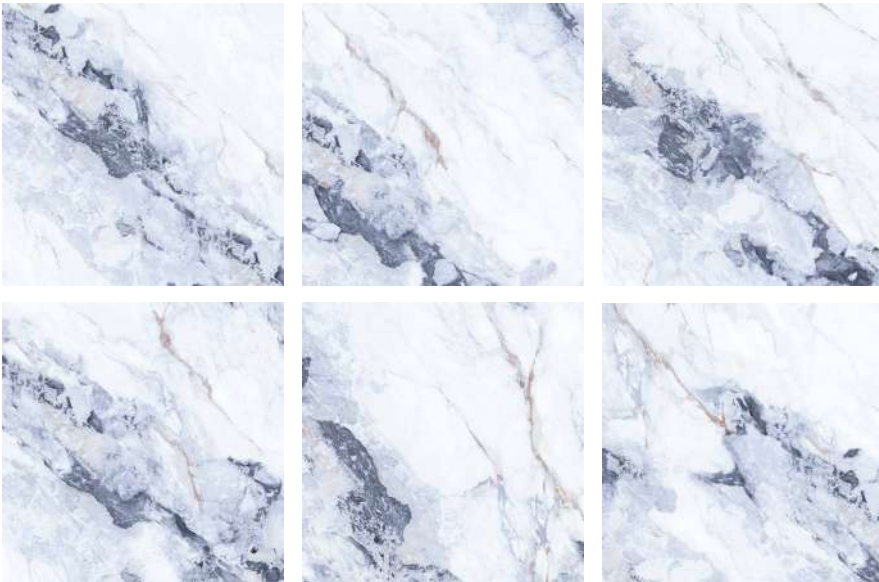

## CANBERRA SMOKE

600x600mm | New Addition

12+ SURFACE

100%  
WATER PROOF

**SPECIAL**  
*Carving*

**Carving**  
Collection

600x600mm | New Addition

Design: **Earlin Azul**  
Finish: **Carving**  
Series: **Special Color**