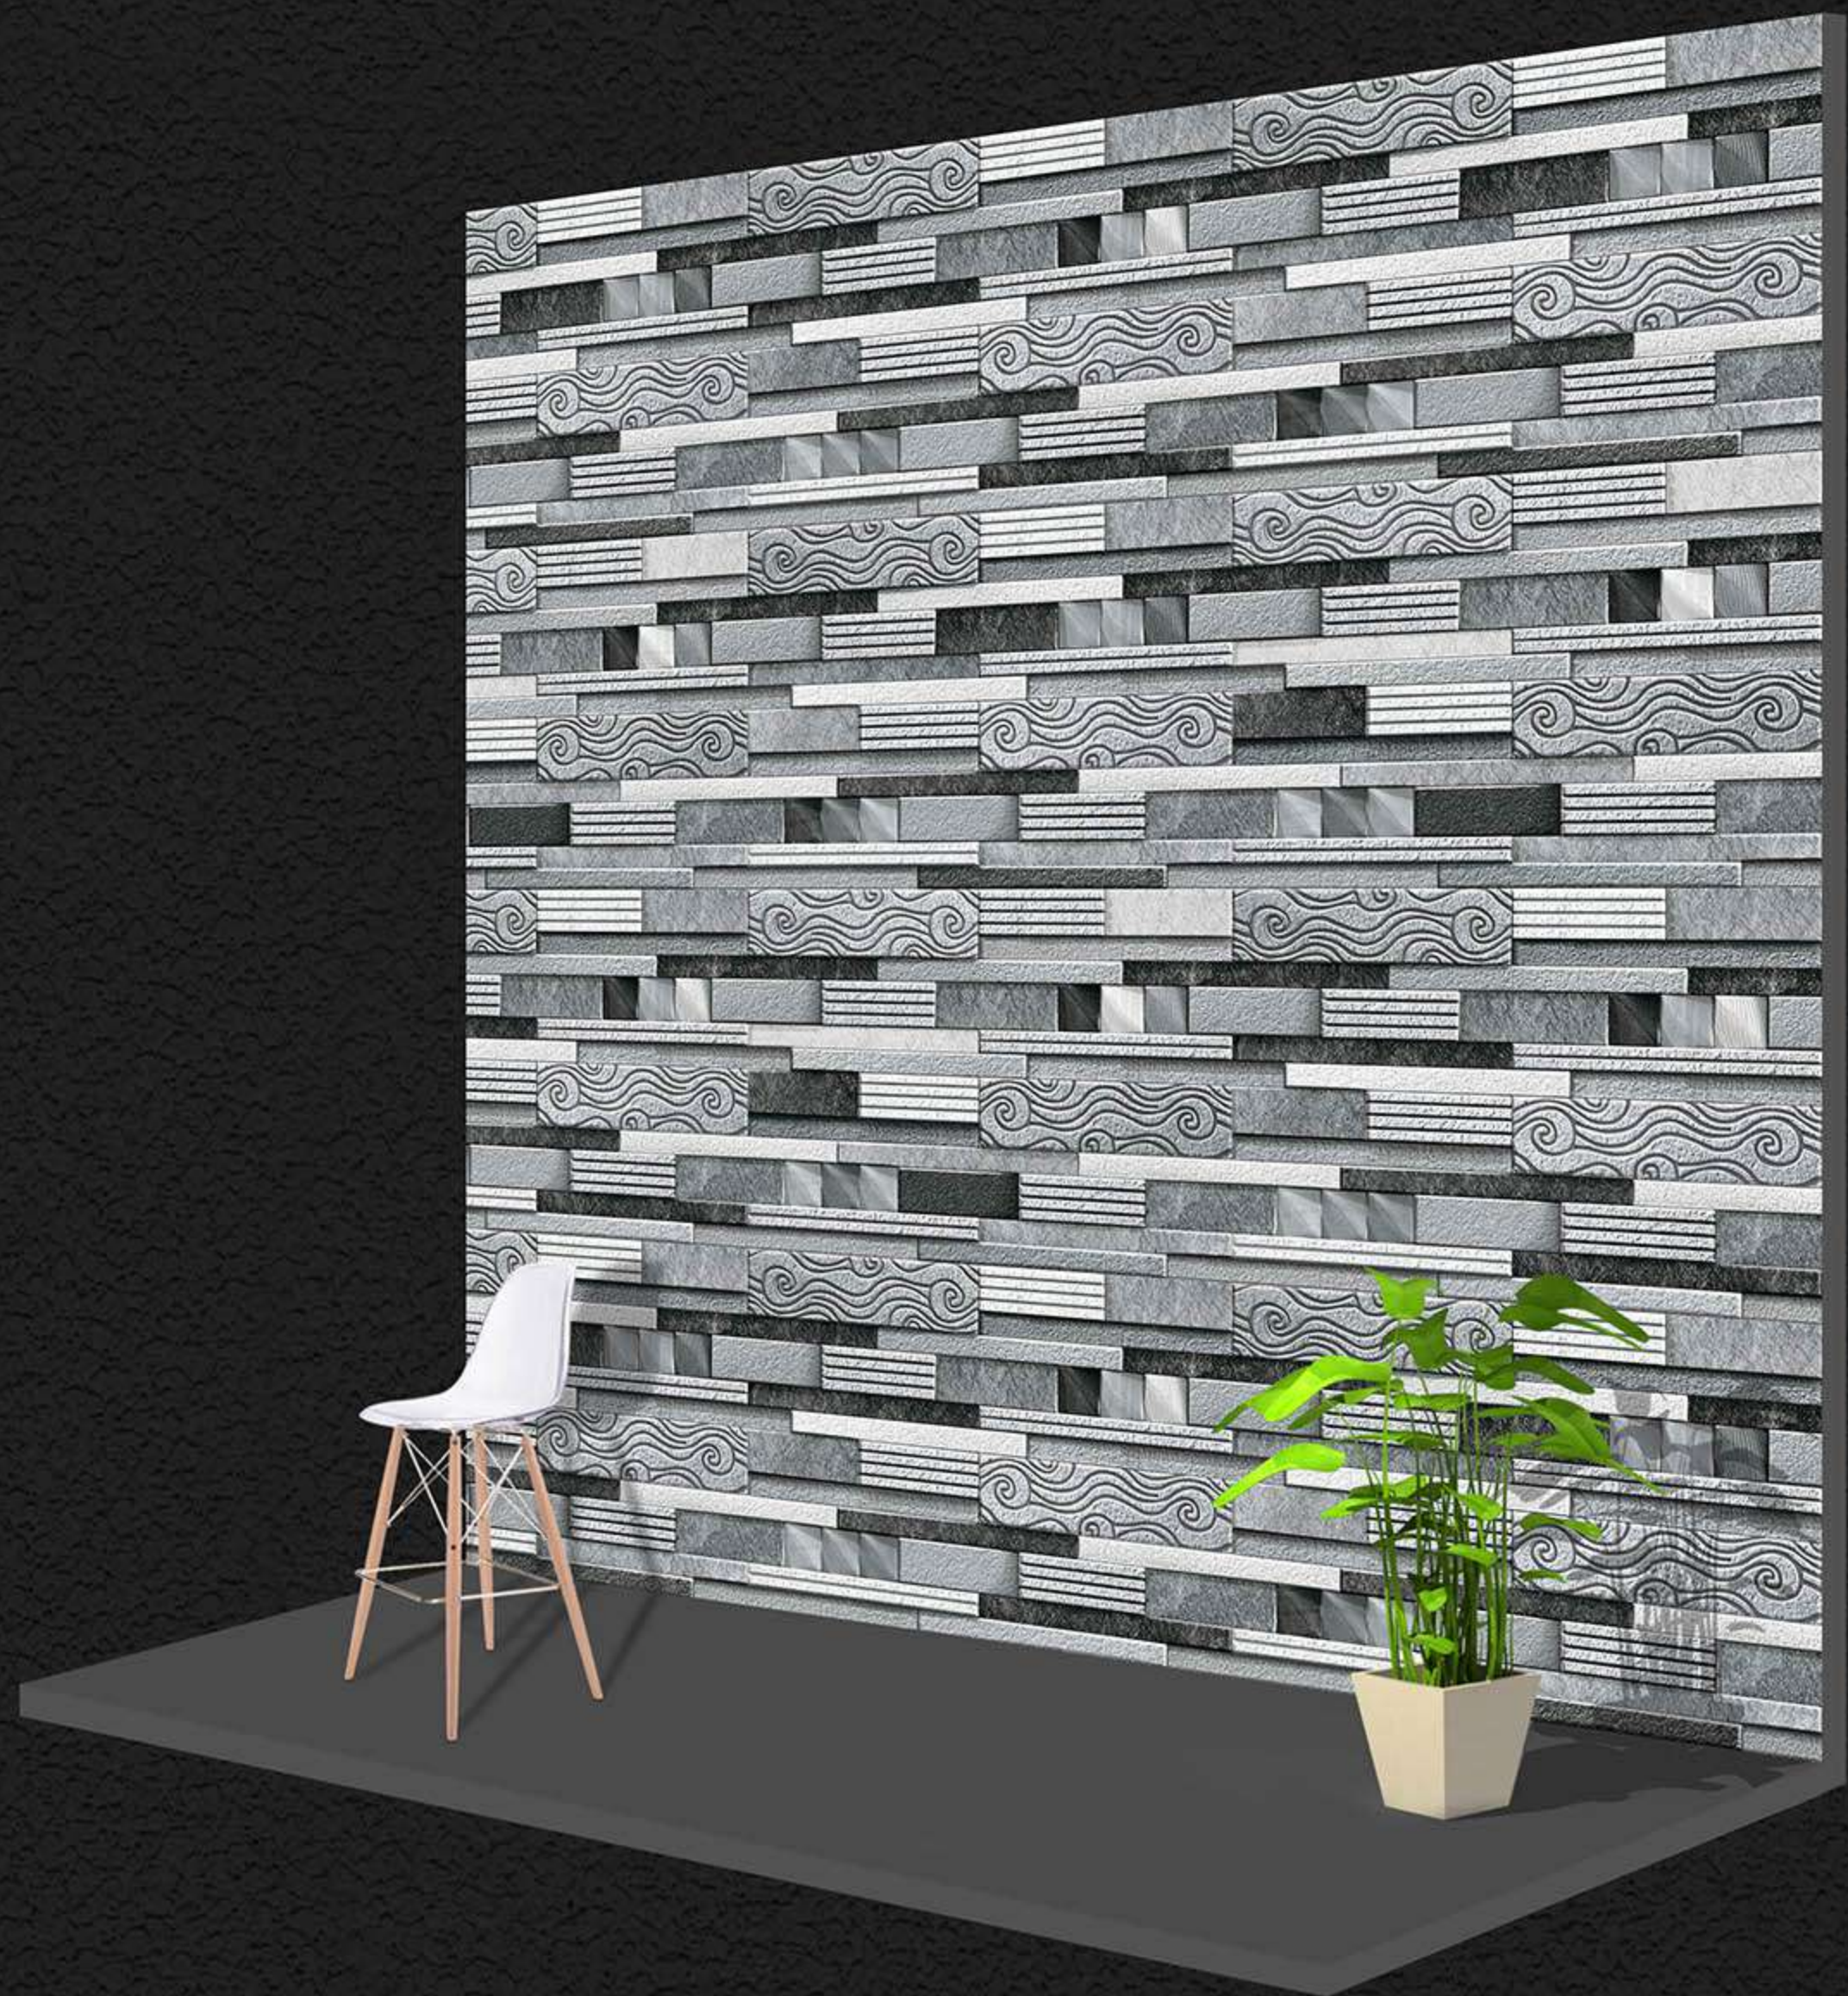

High Depth . . .
Elevation

TESLA-08

(R)

MATT FINISH

300x
450mm ■