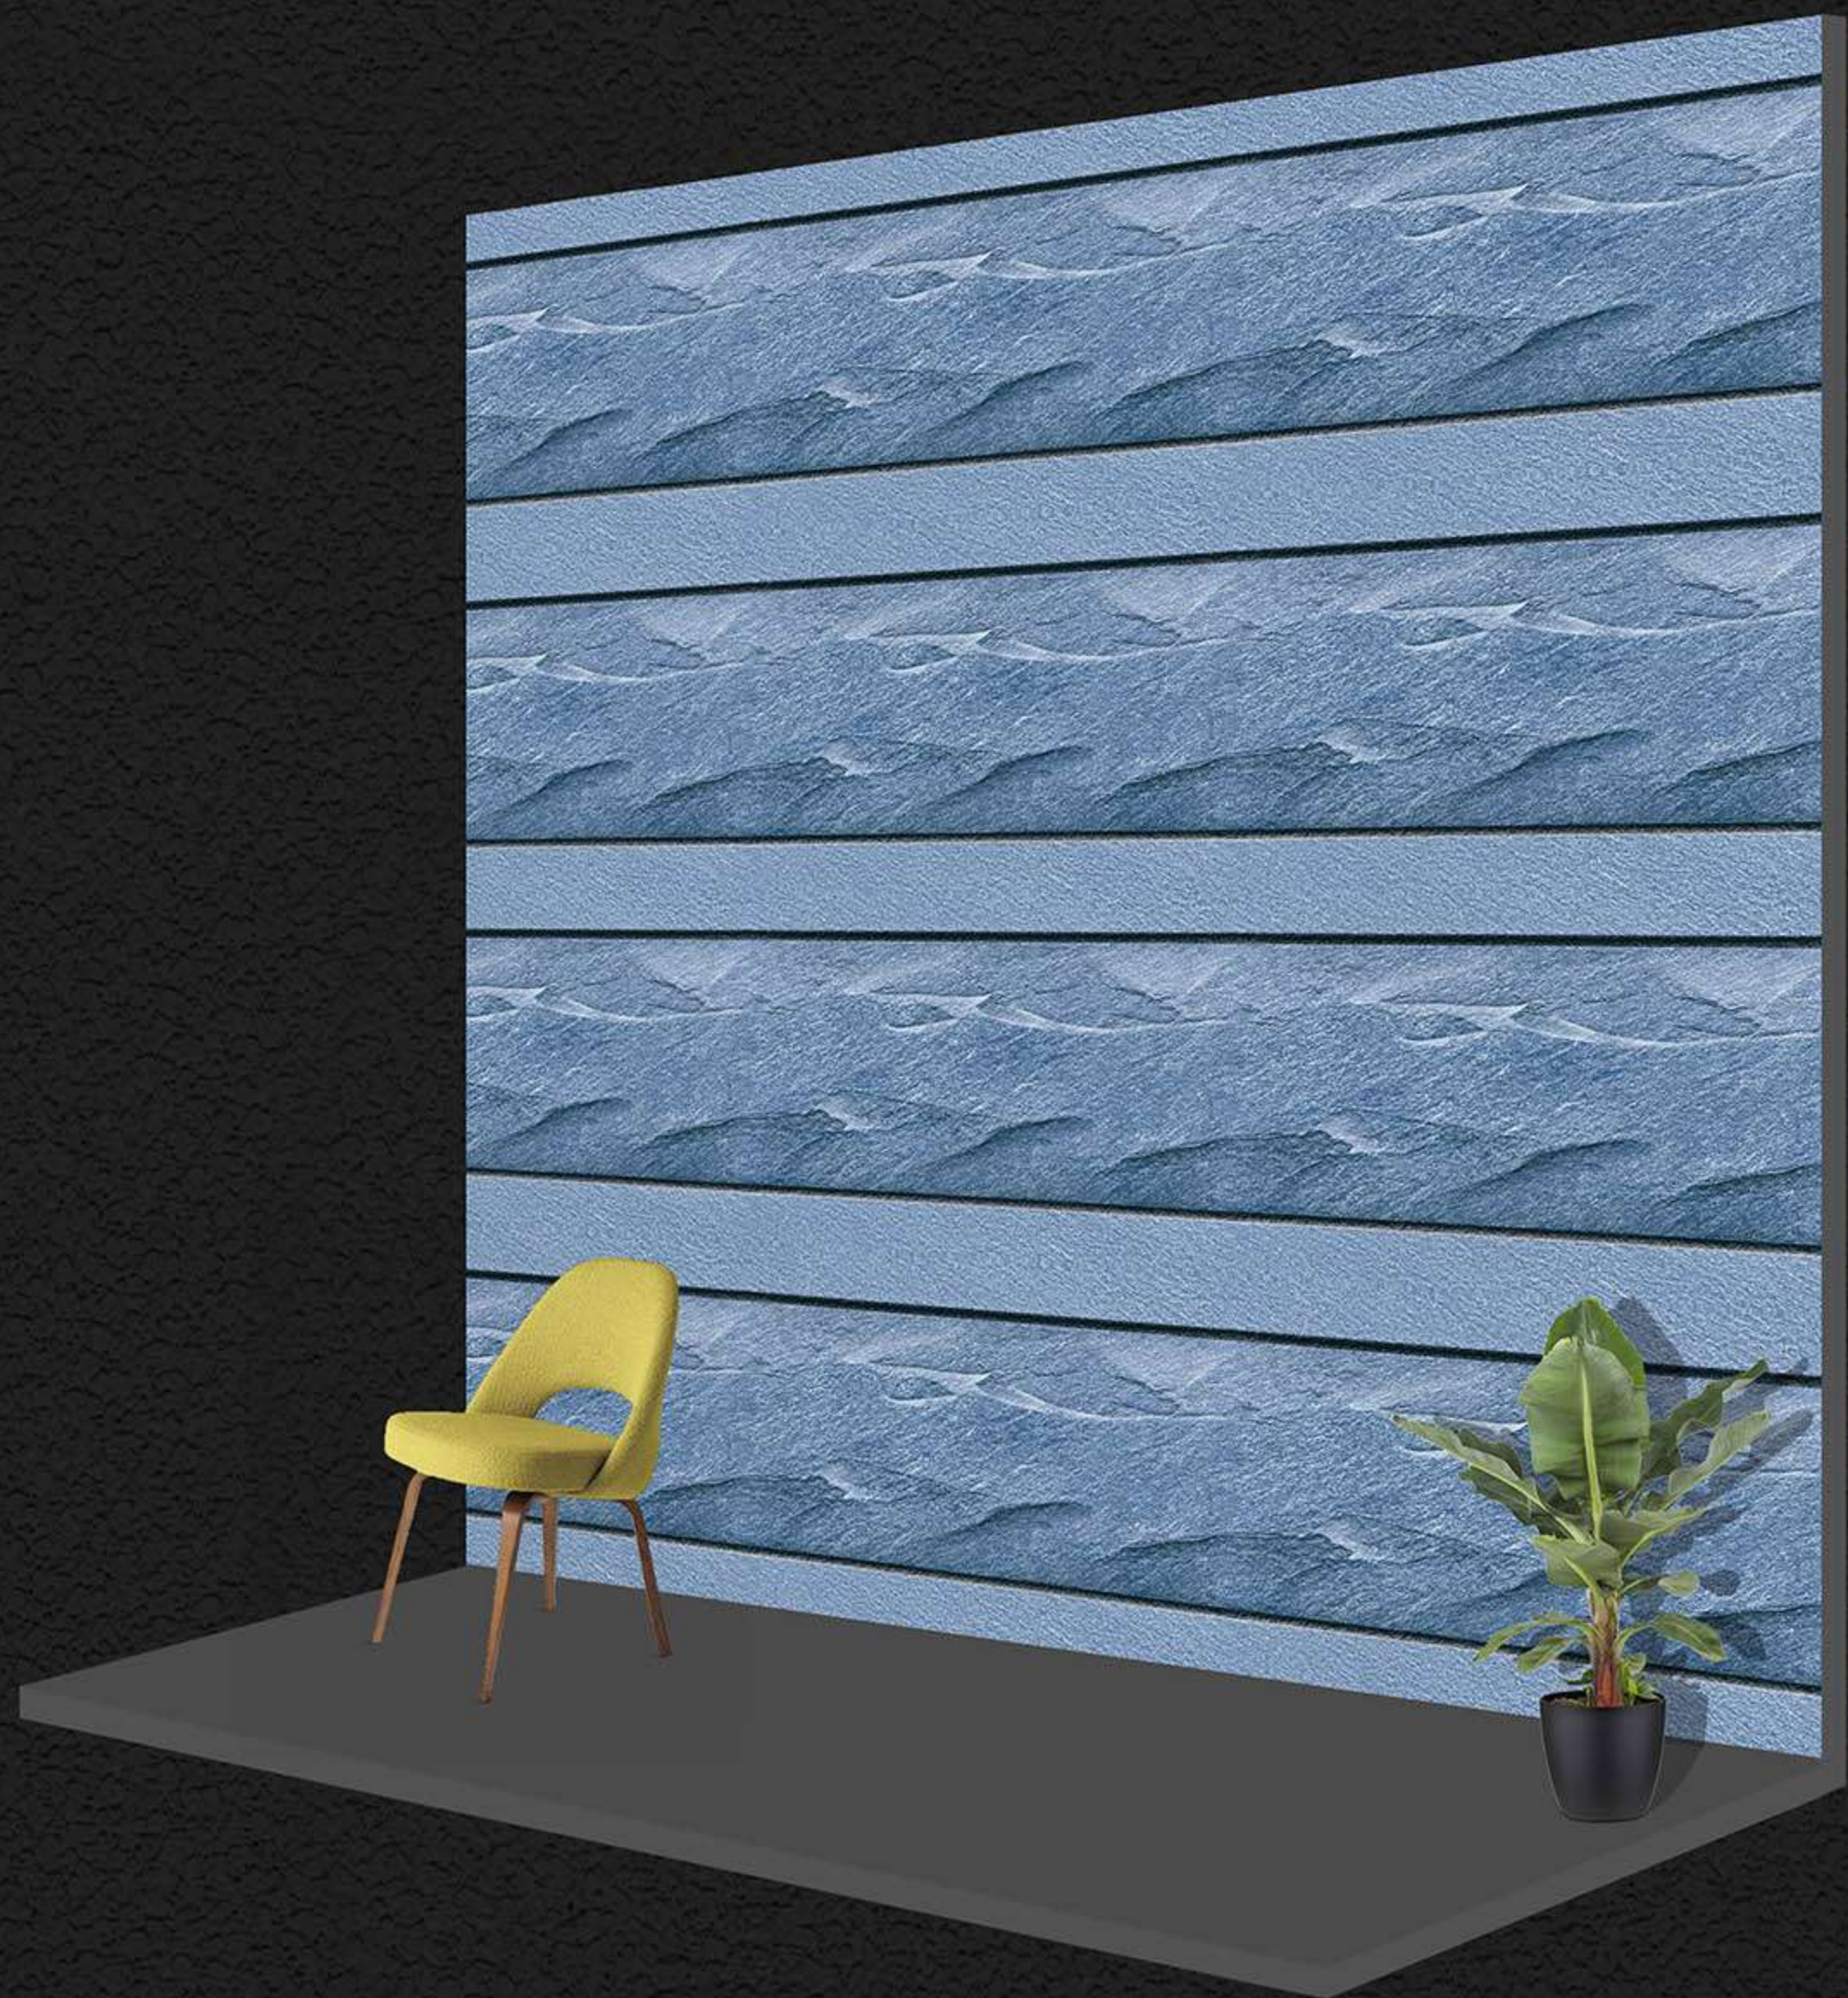

(R)

MATT FINISH

300x
450mm ■

High Depth •••
Elevation

FESTINA - 06

(R)

MATT FINISH

300x
450mm ■