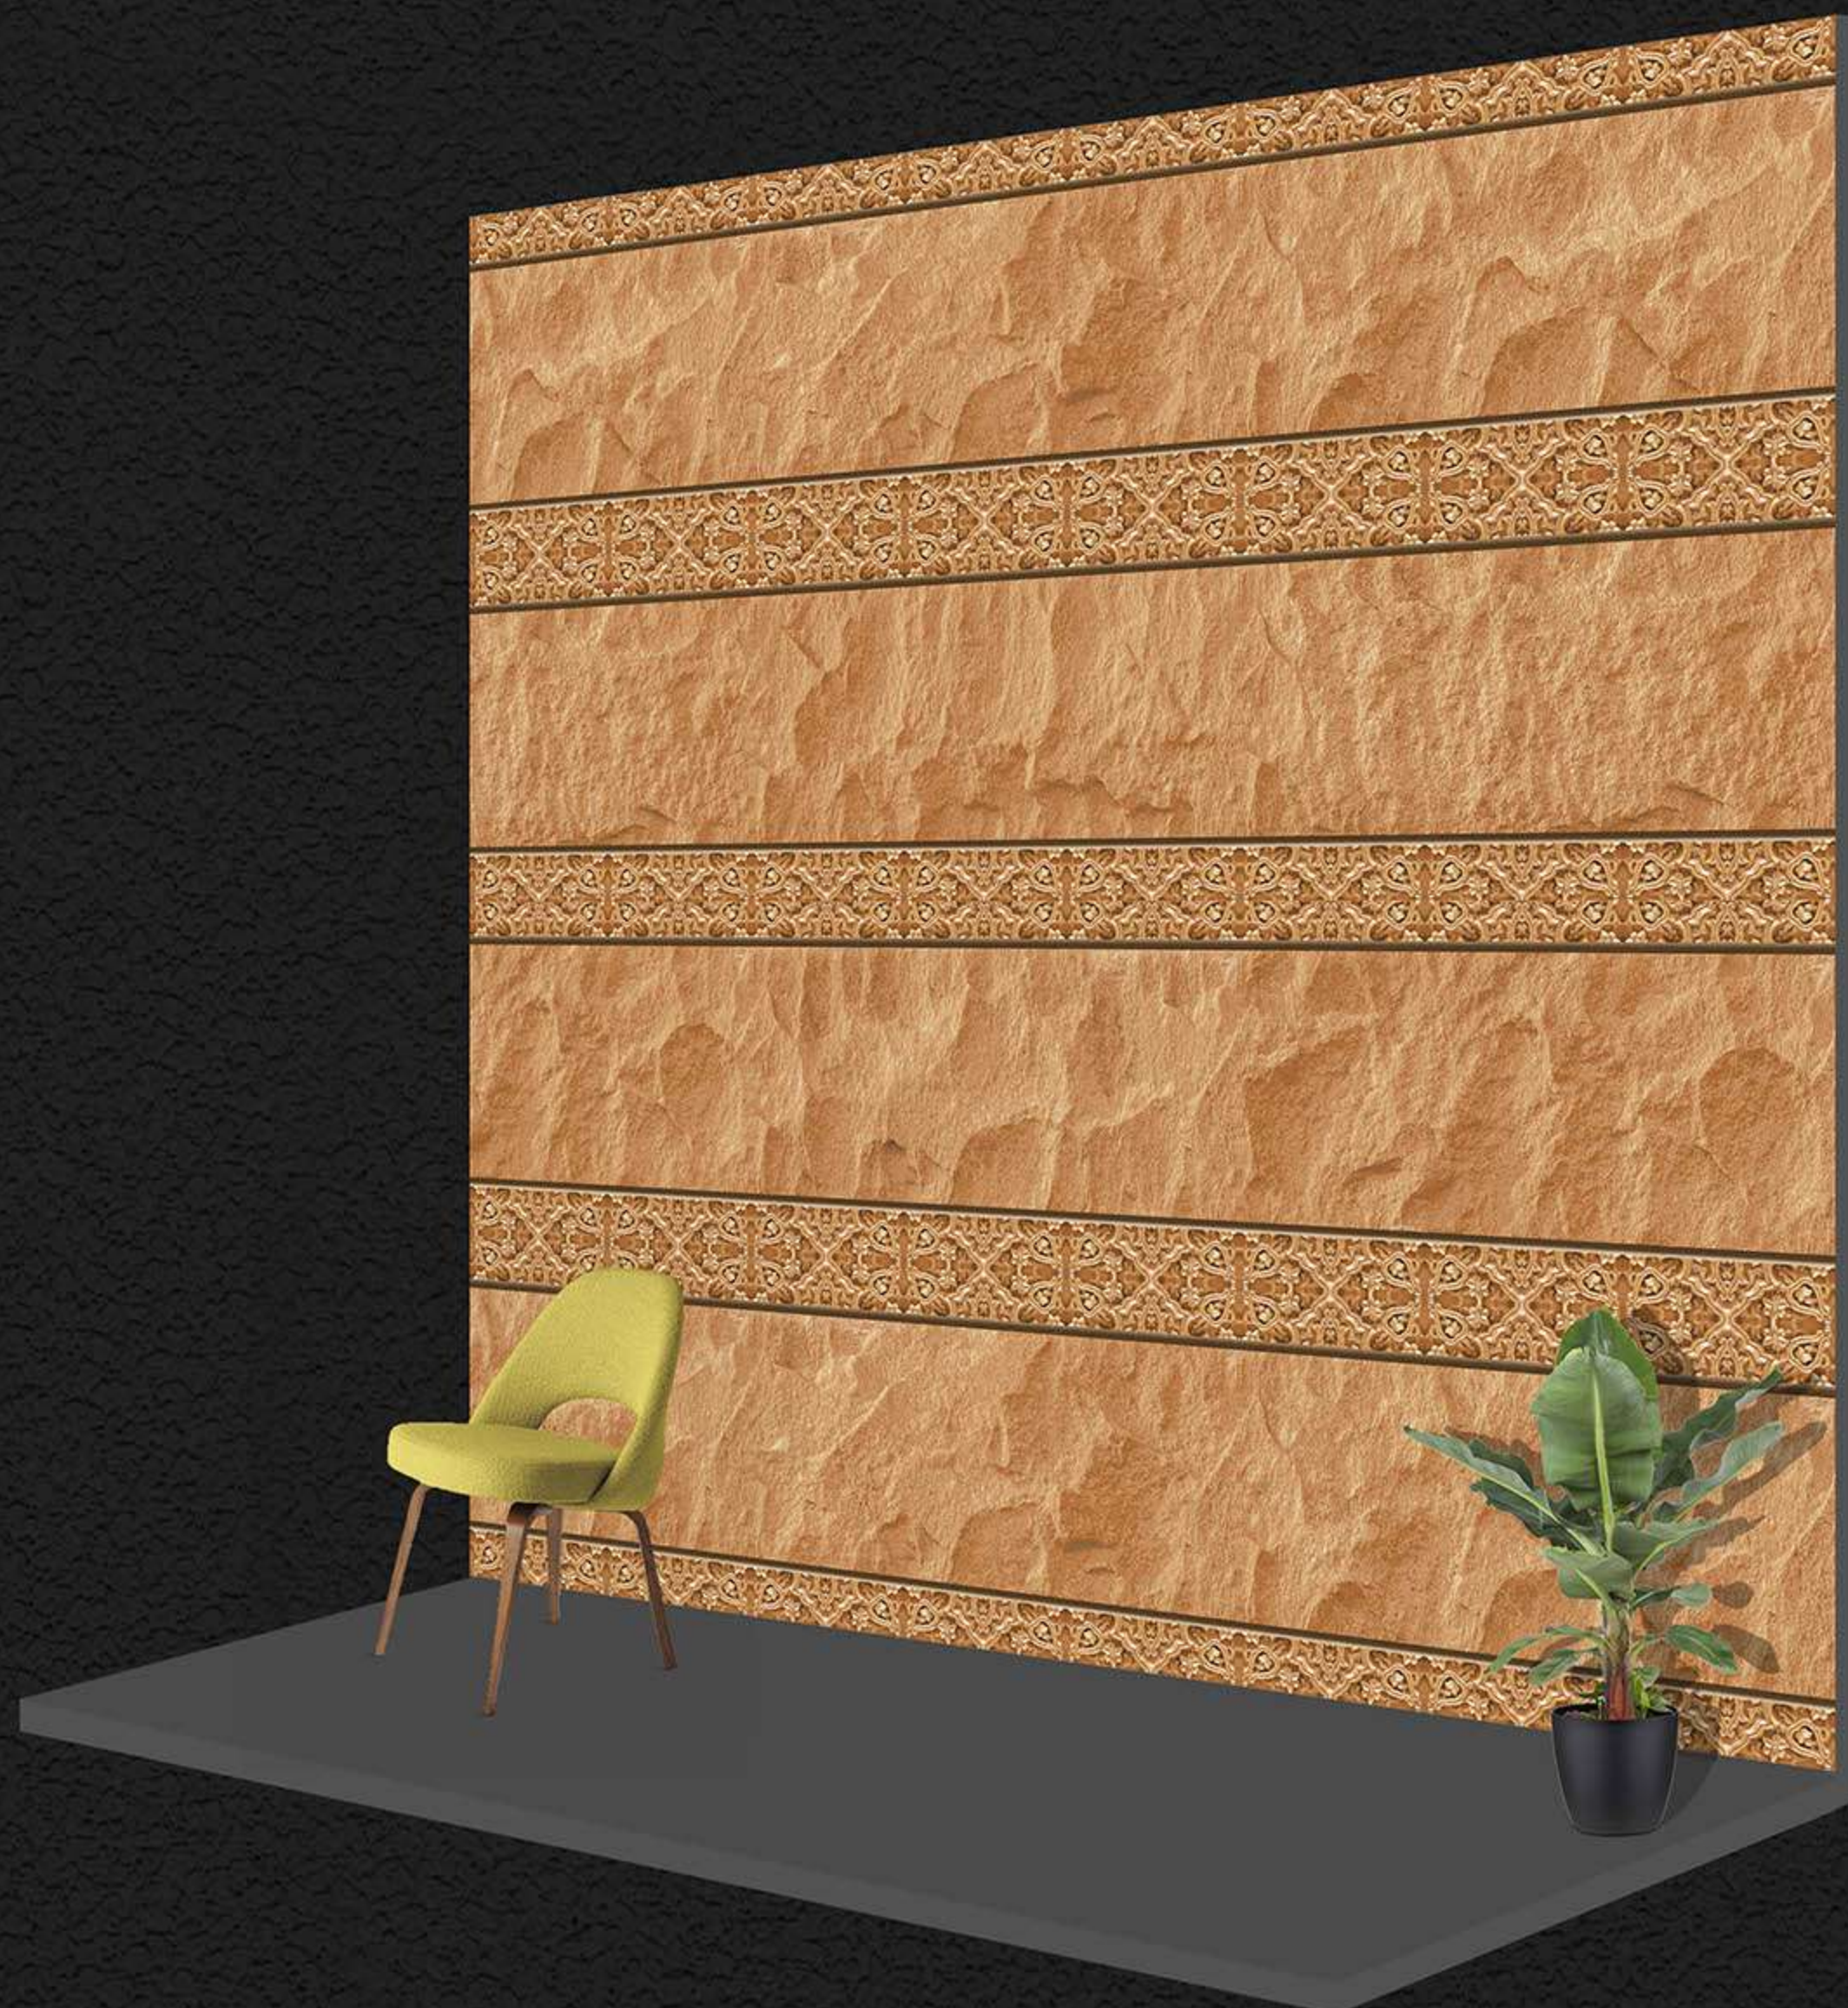

High Depth •••
Elevation

FESTINA - 10

(R)

MATT FINISH

300x
450mm ■