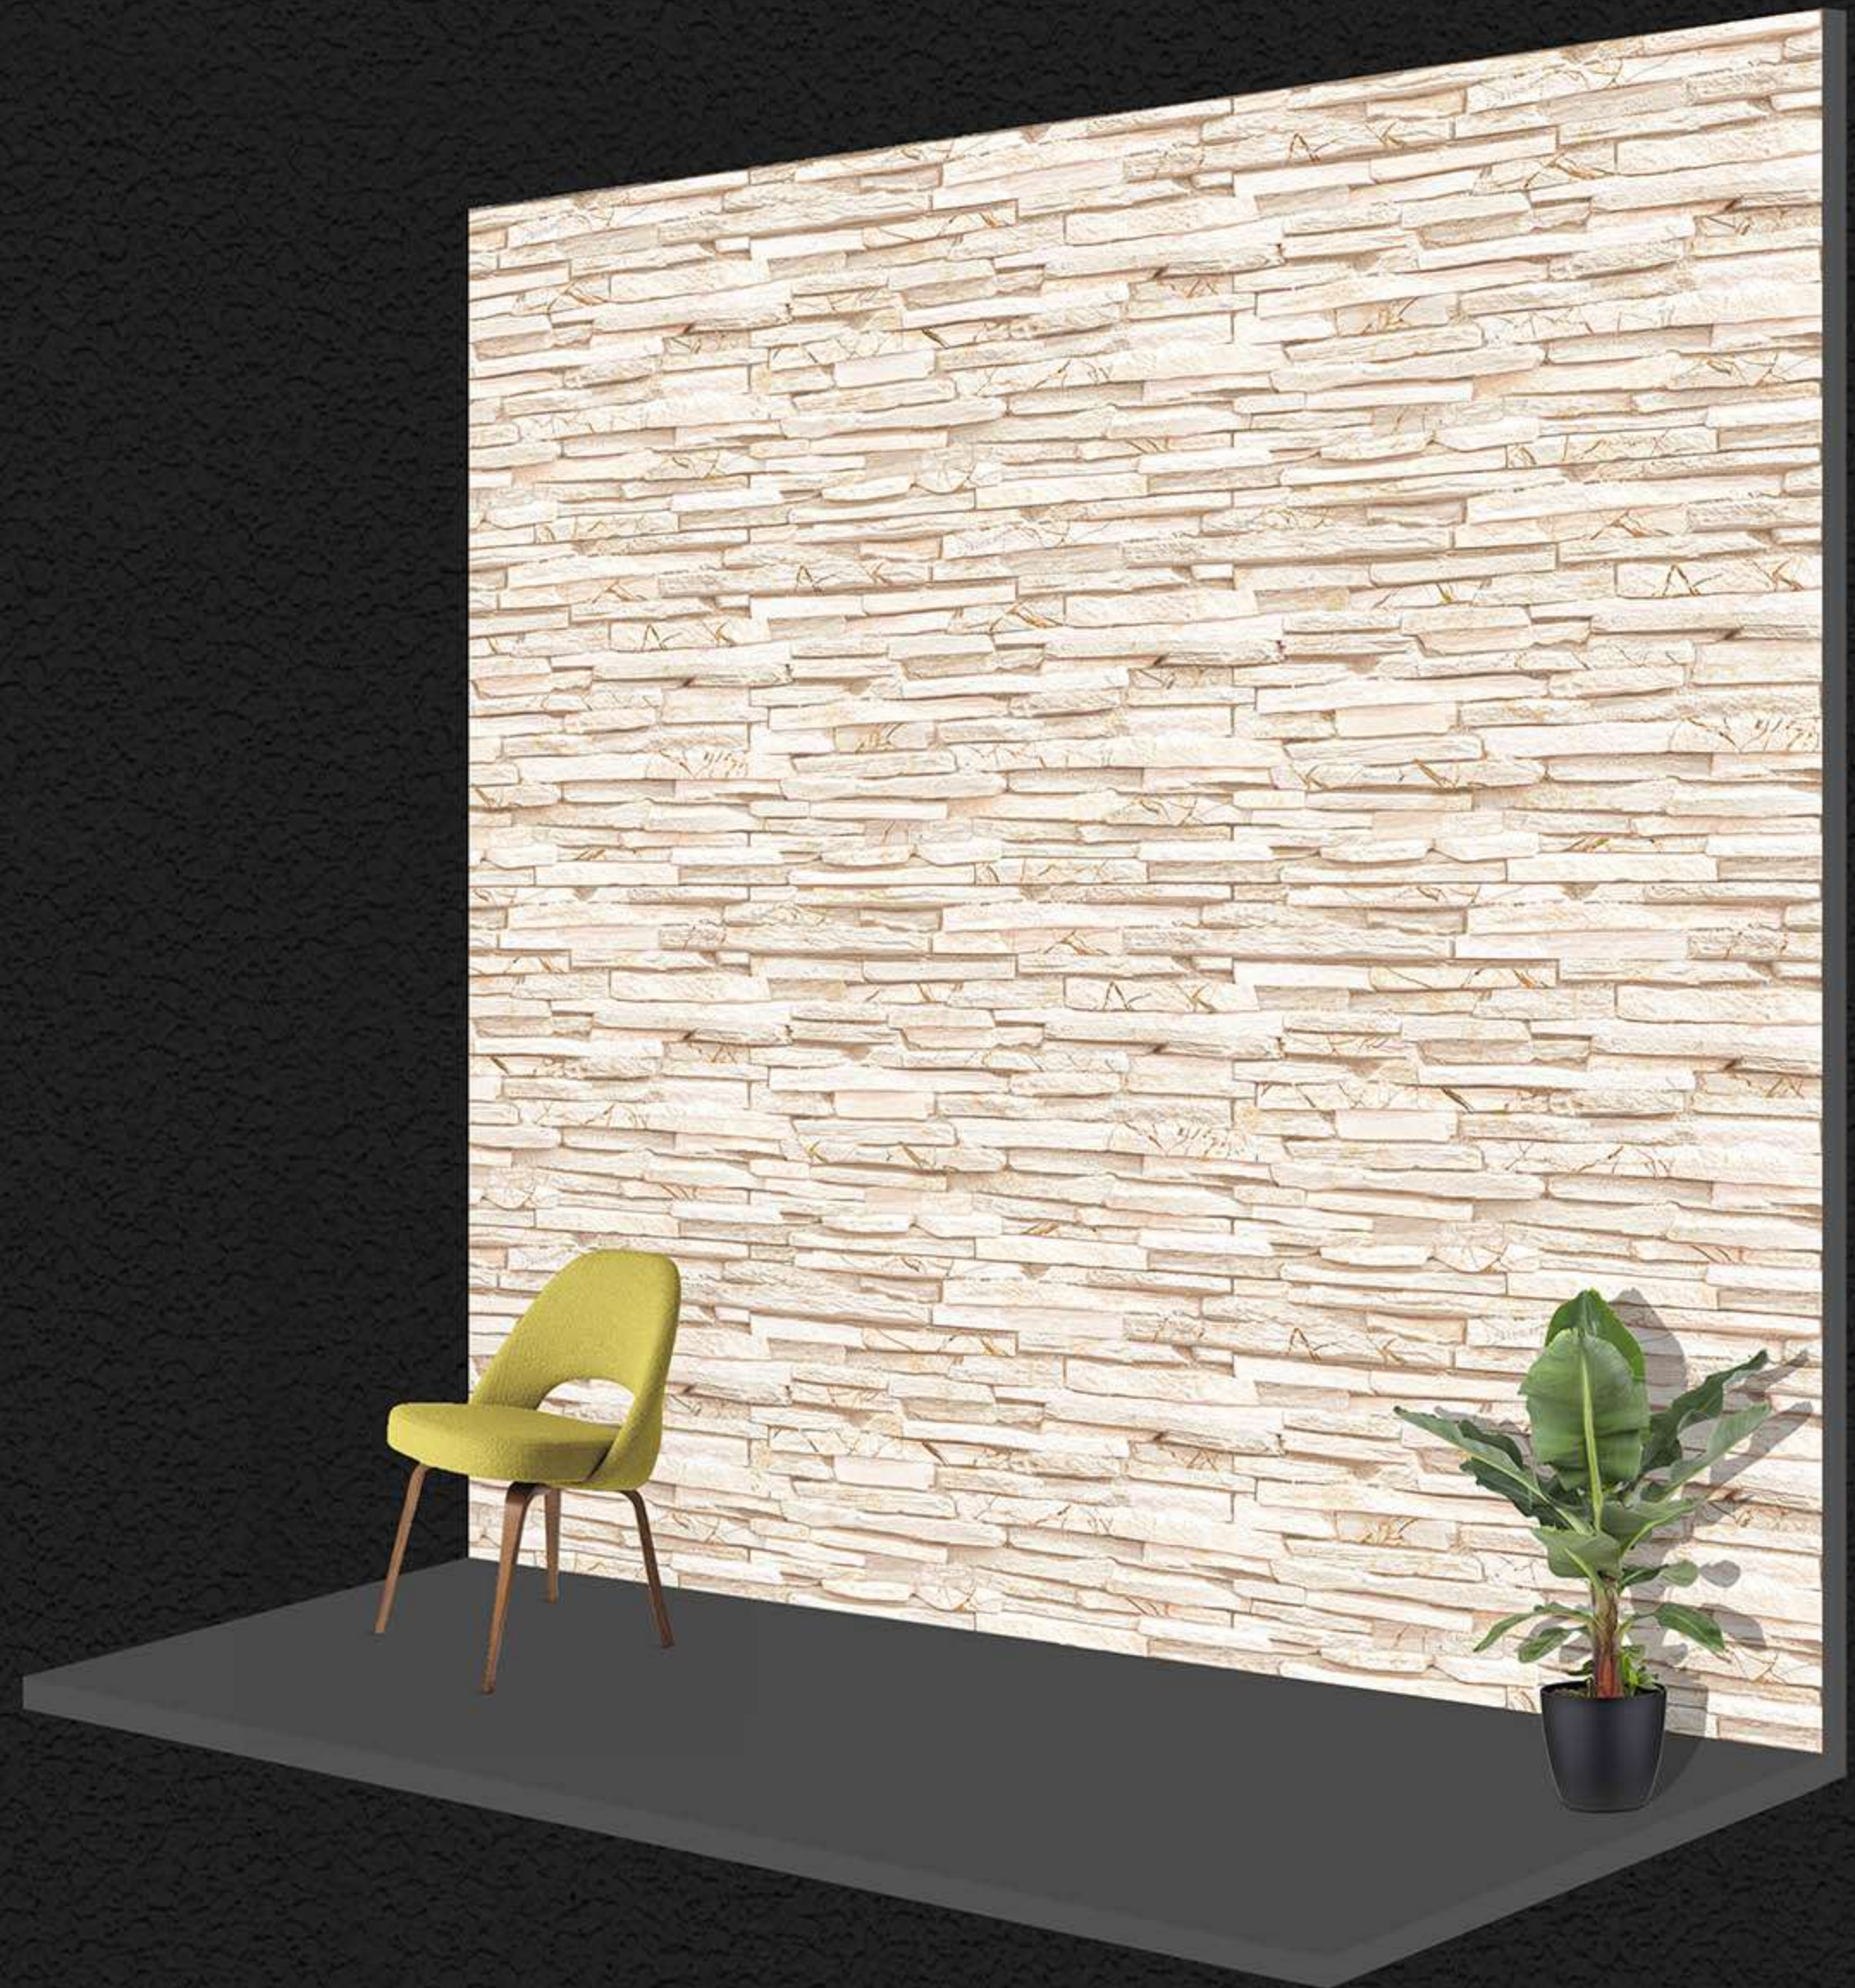

300x
450mm ■

High Depth •••
Elevation

DENNIS - 10

(R)

MATT FINISH

300x
450mm ■

High Depth •••
Elevation

DENNIS - 11