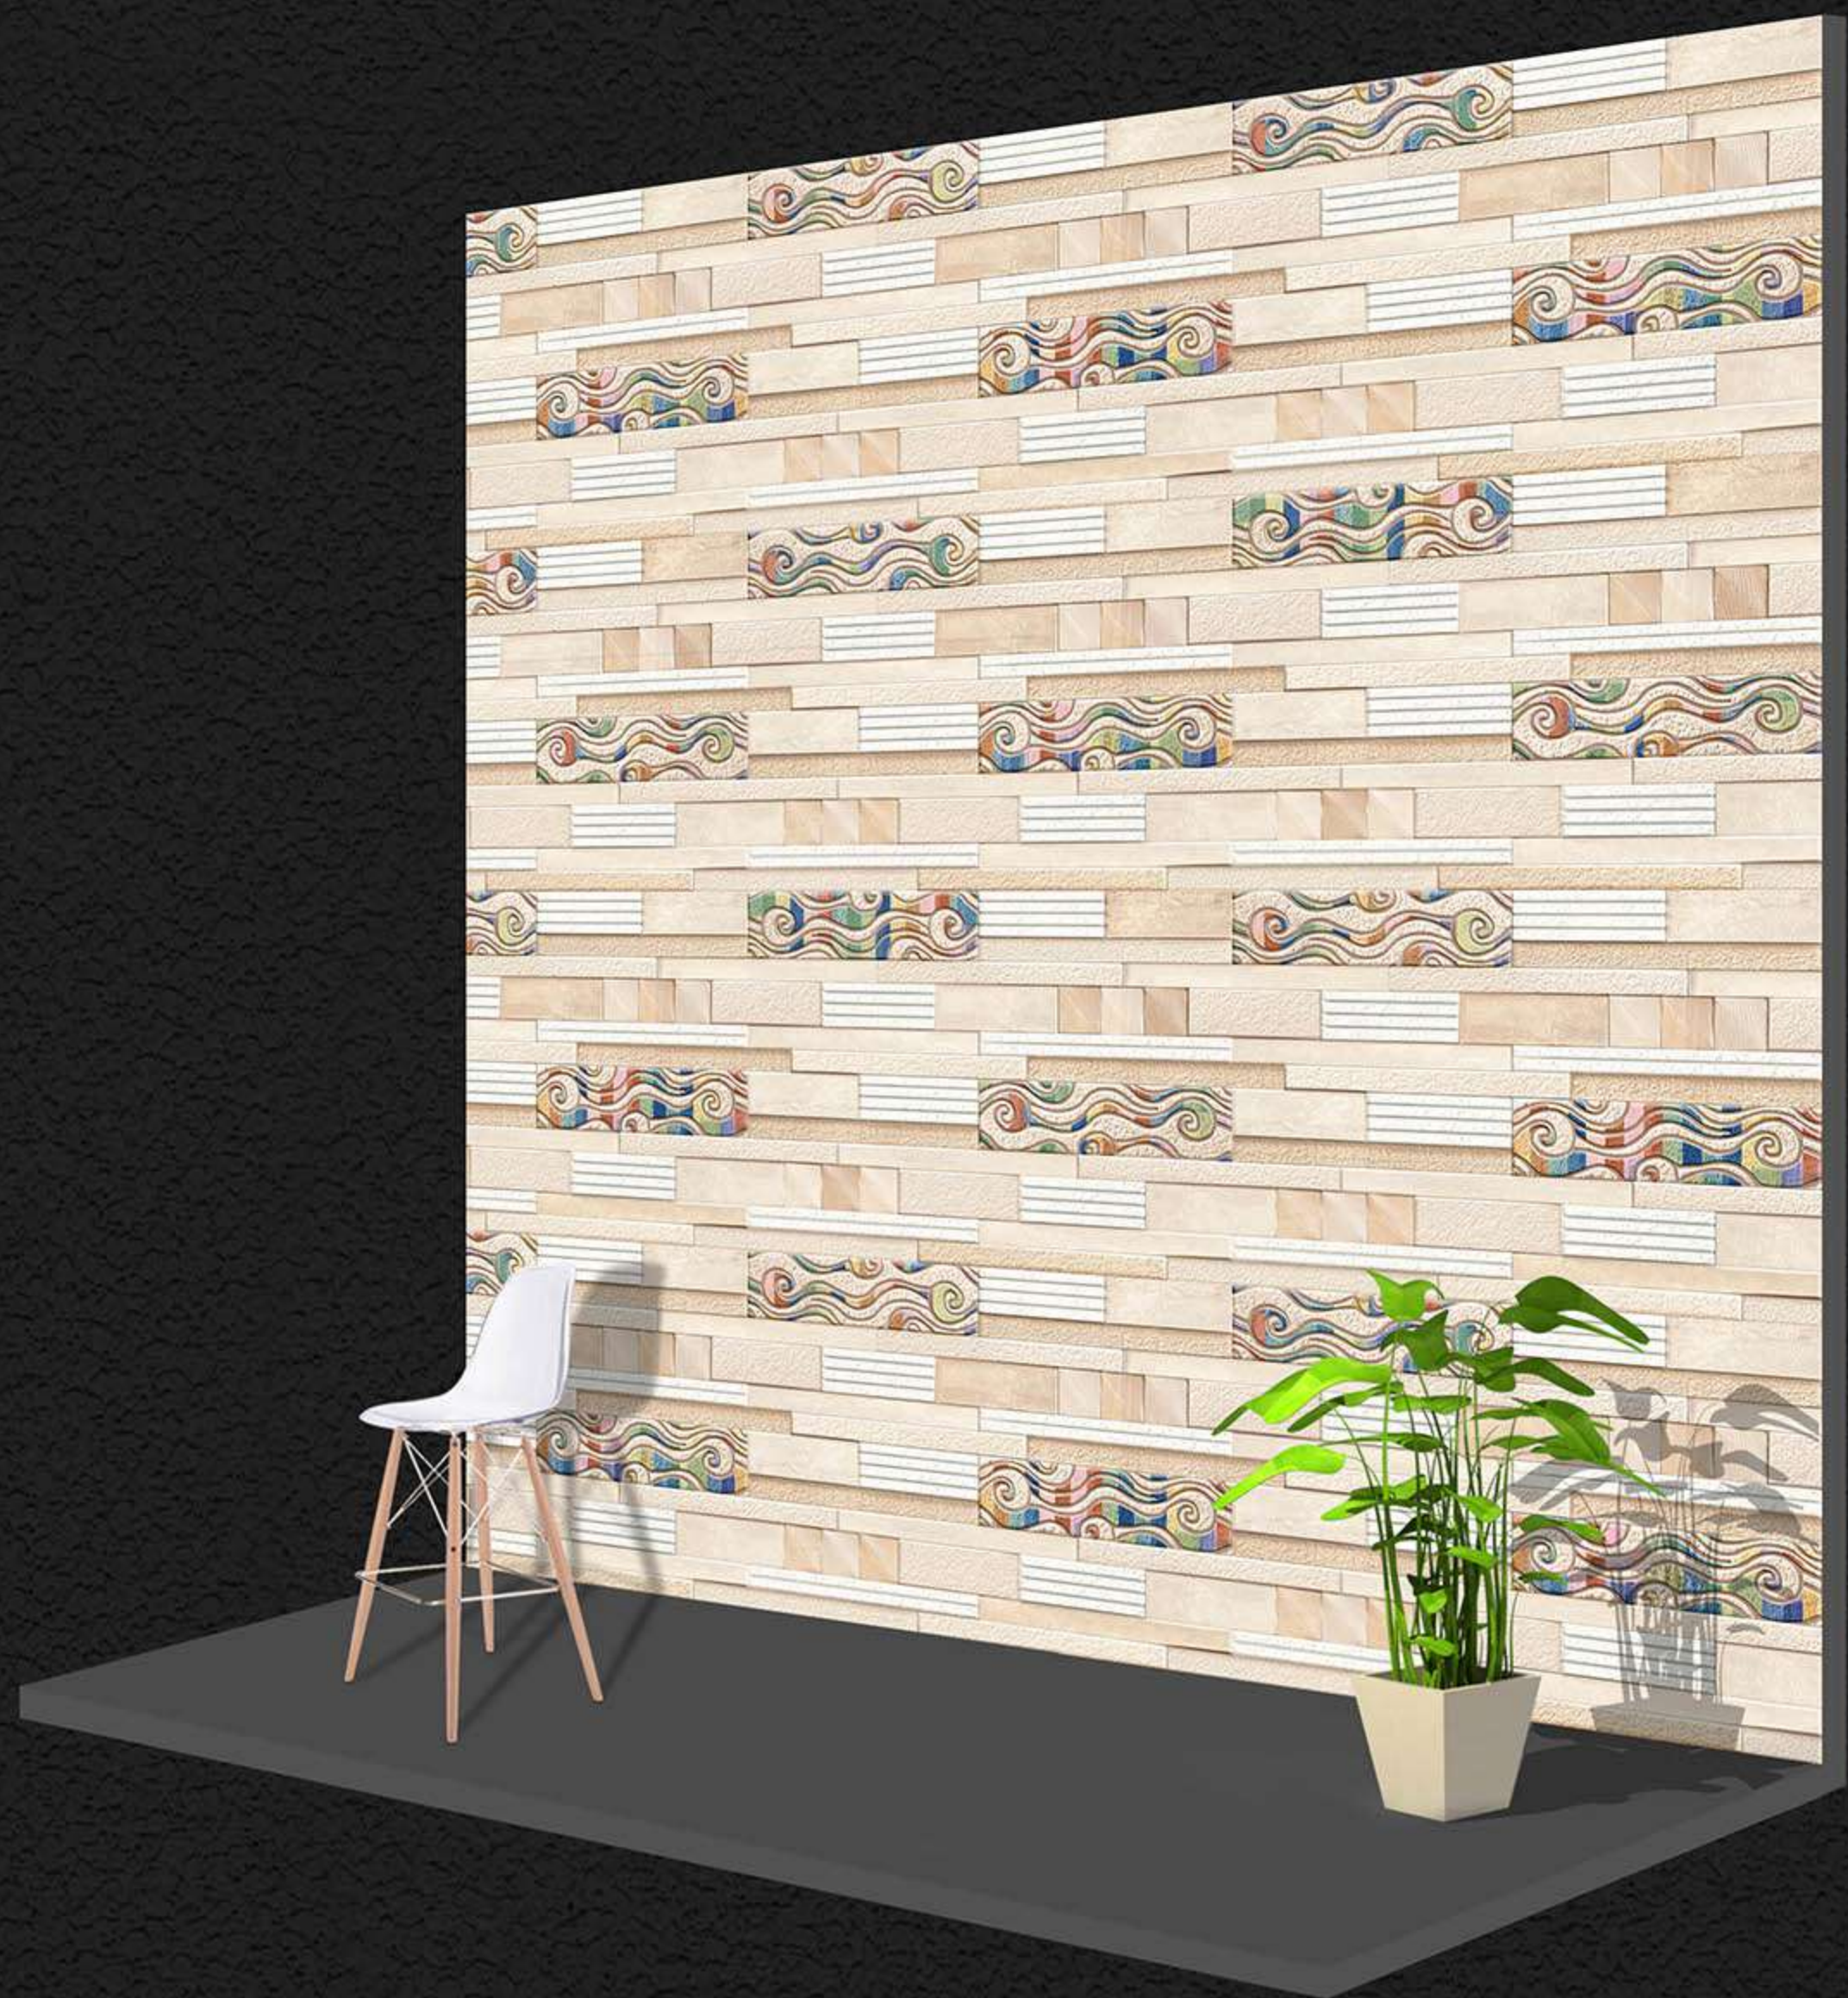

High Depth •••
Elevation

TESLA- 06

(R)

MATT FINISH

300x
450mm ■