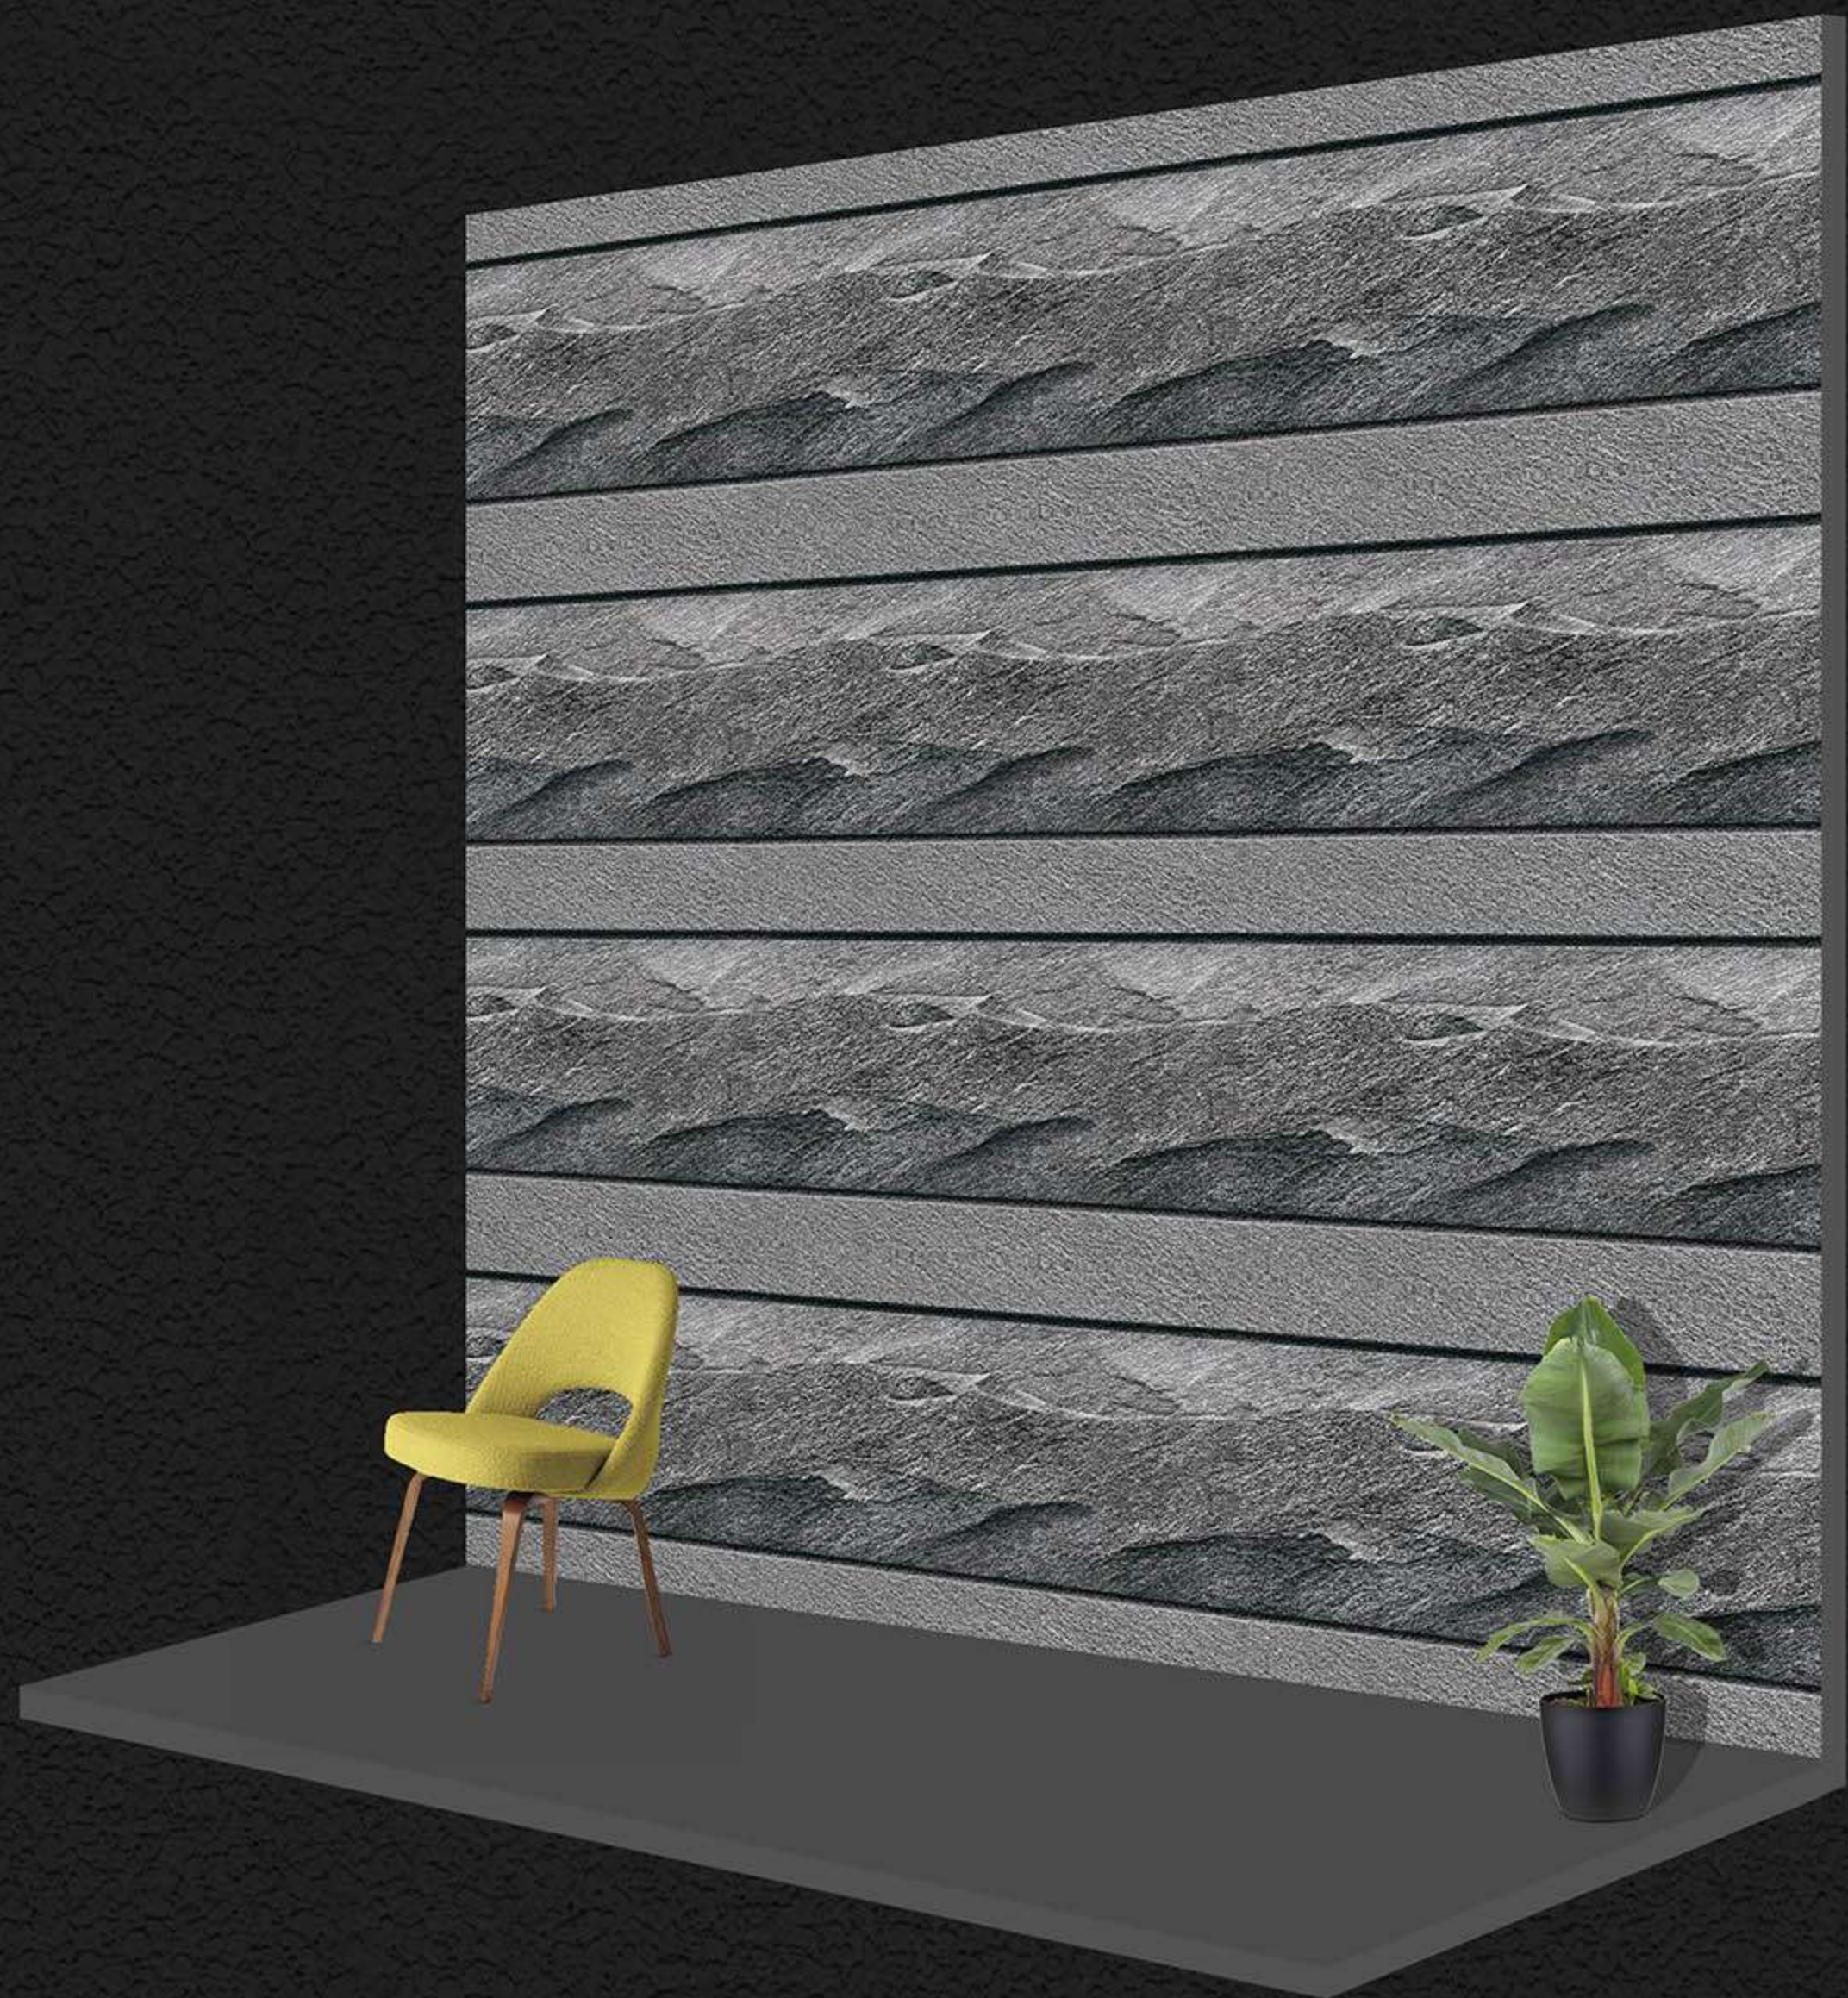

High Depth •••
Elevation

FESTINA - 03

(R)

MATT FINISH

300x
450mm ■