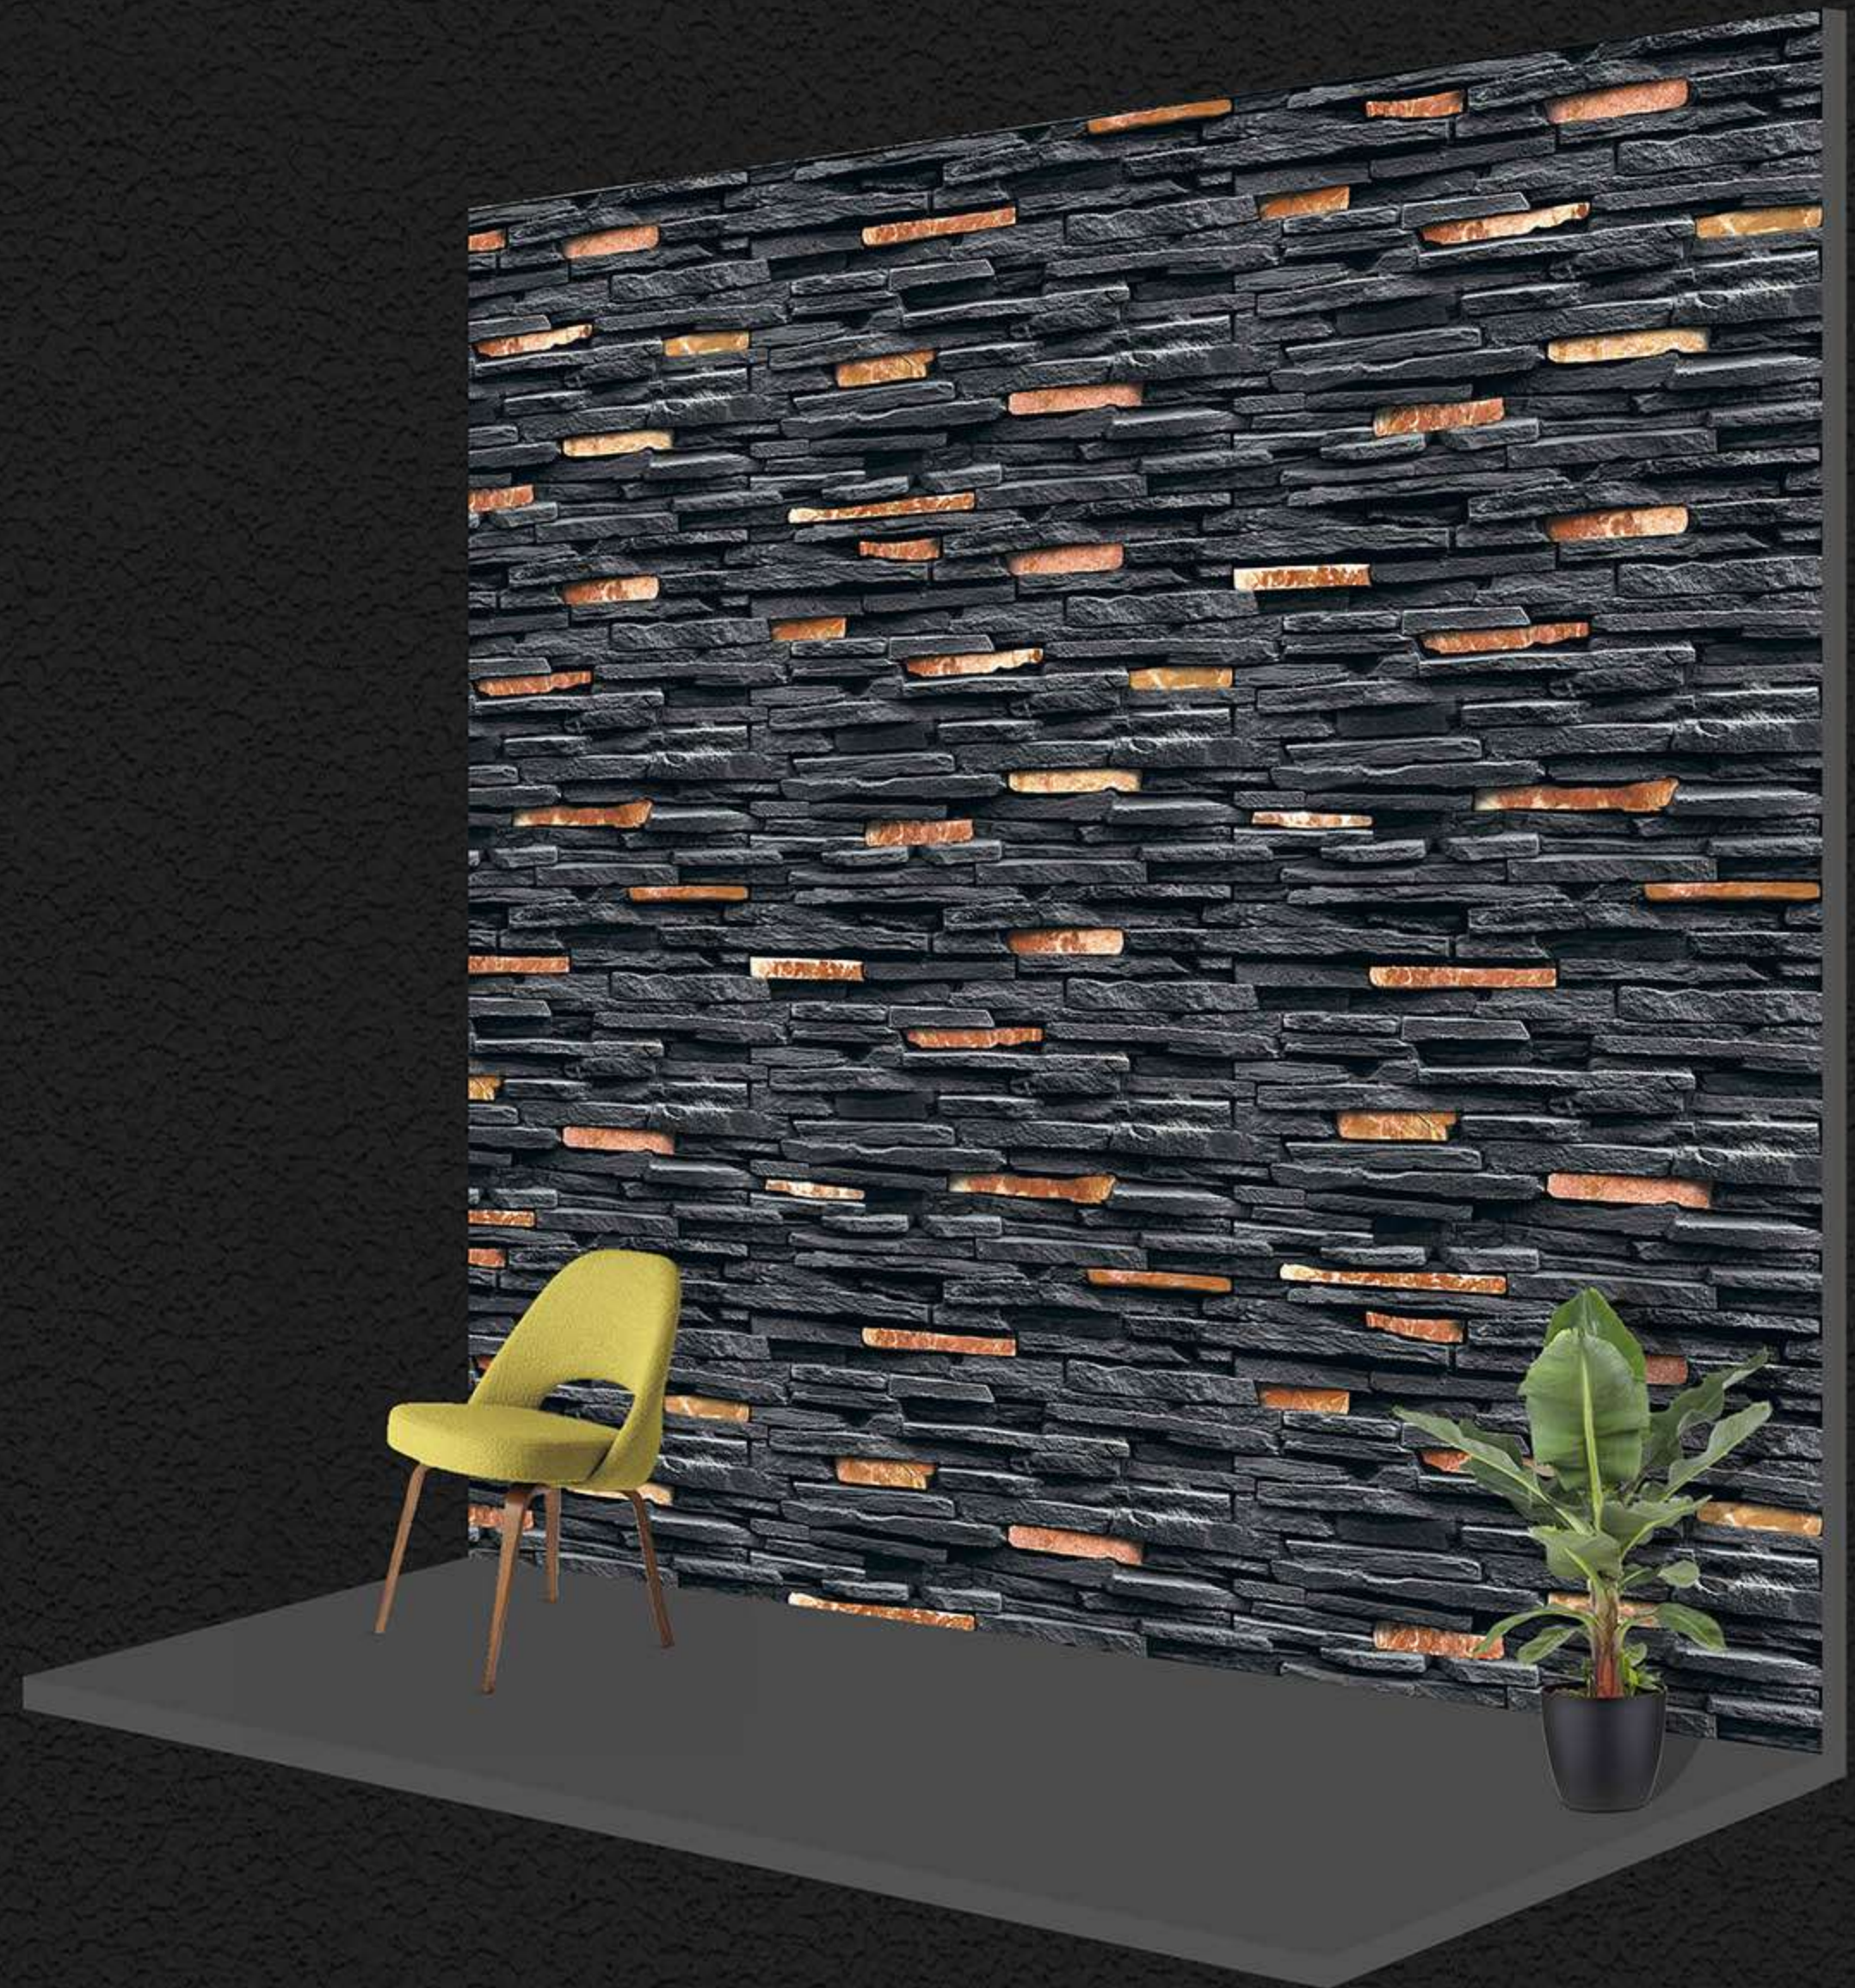

High Depth •••
Elevation

DENNIS - 05

(R)

MATT FINISH

300x
450mm ■

High Depth ●●●
Elevation

DENNIS - 06

(R)