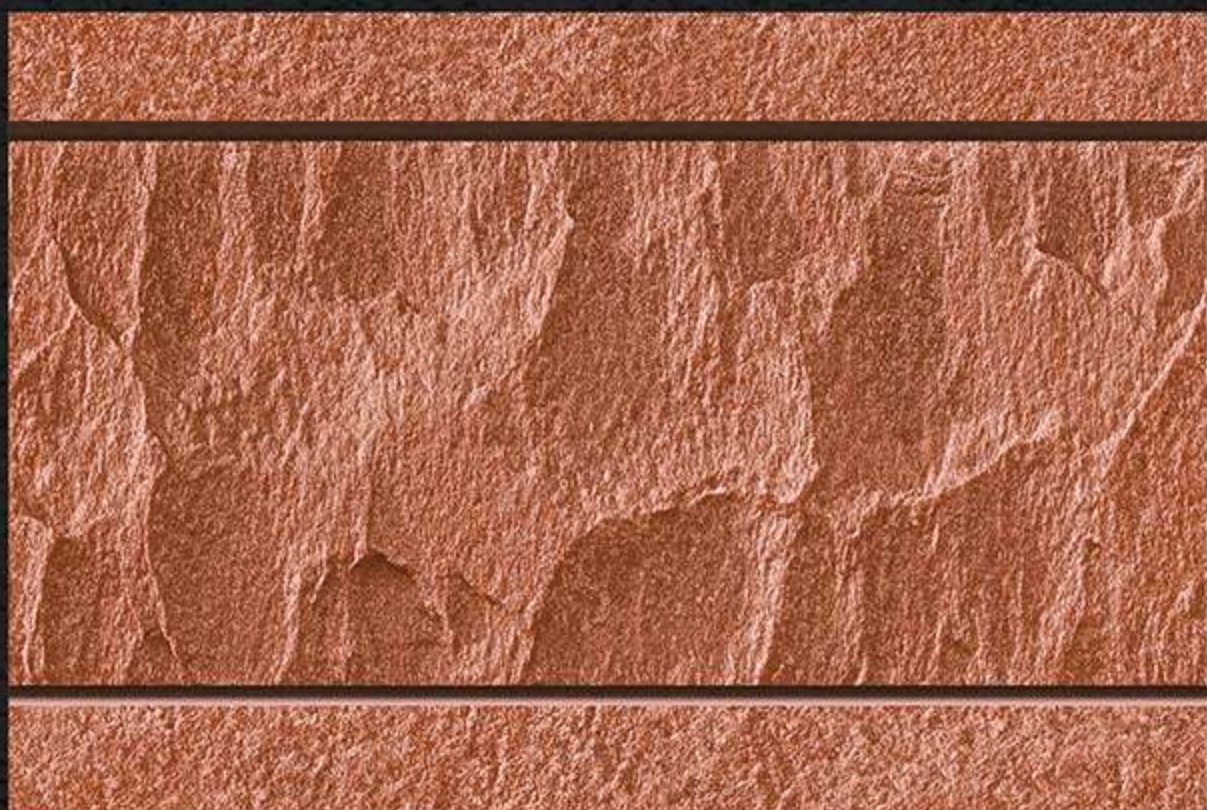

High Depth •••
Elevation

FESTINA - 09

(R)

MATT FINISH

300x
450mm ■