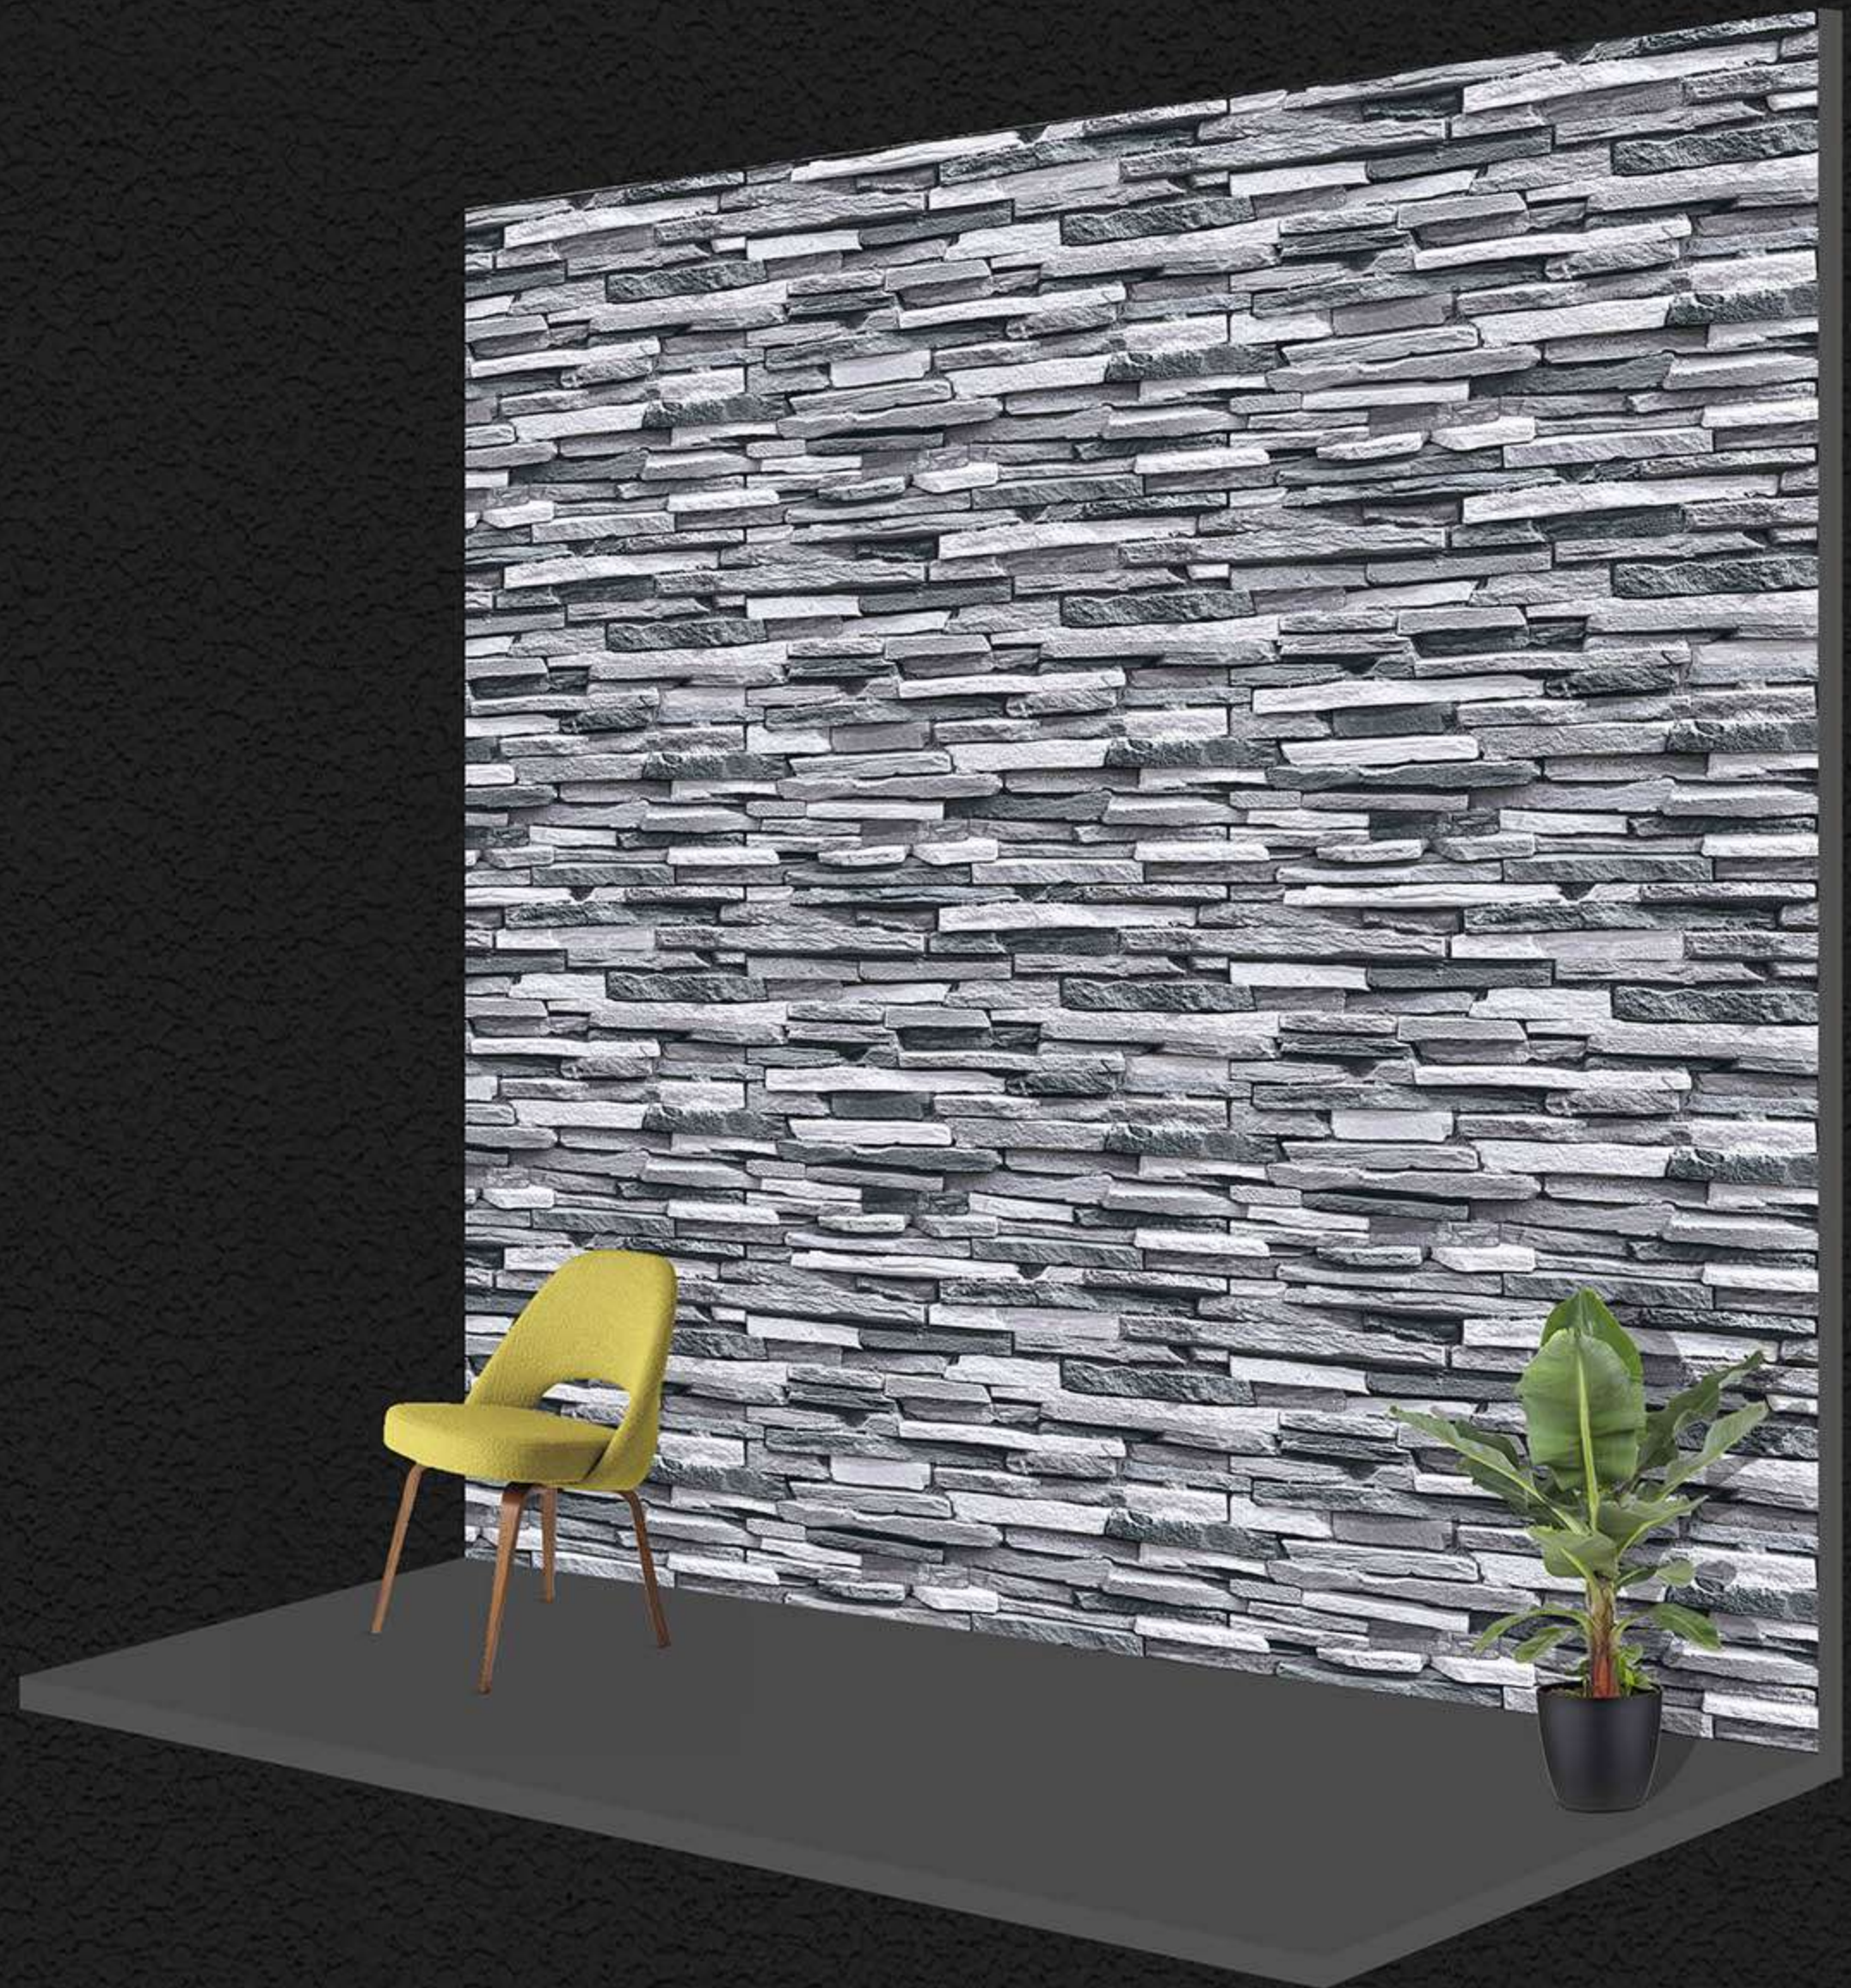

High Depth •••
Elevation

DENNIS - 11

(R)

MATT FINISH

300x
450mm ■