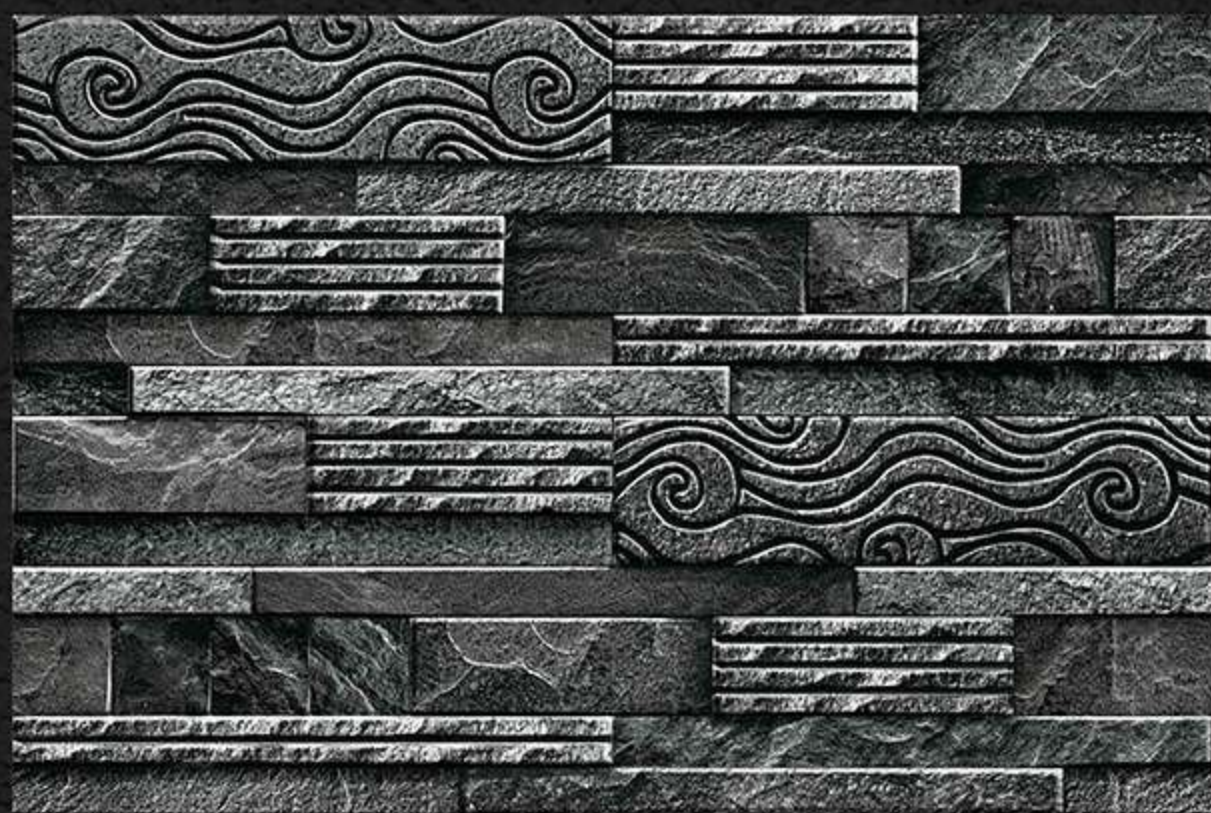

High Depth •••
Elevation

TESLA-01

(R)

MATT FINISH

300x
450mm ■