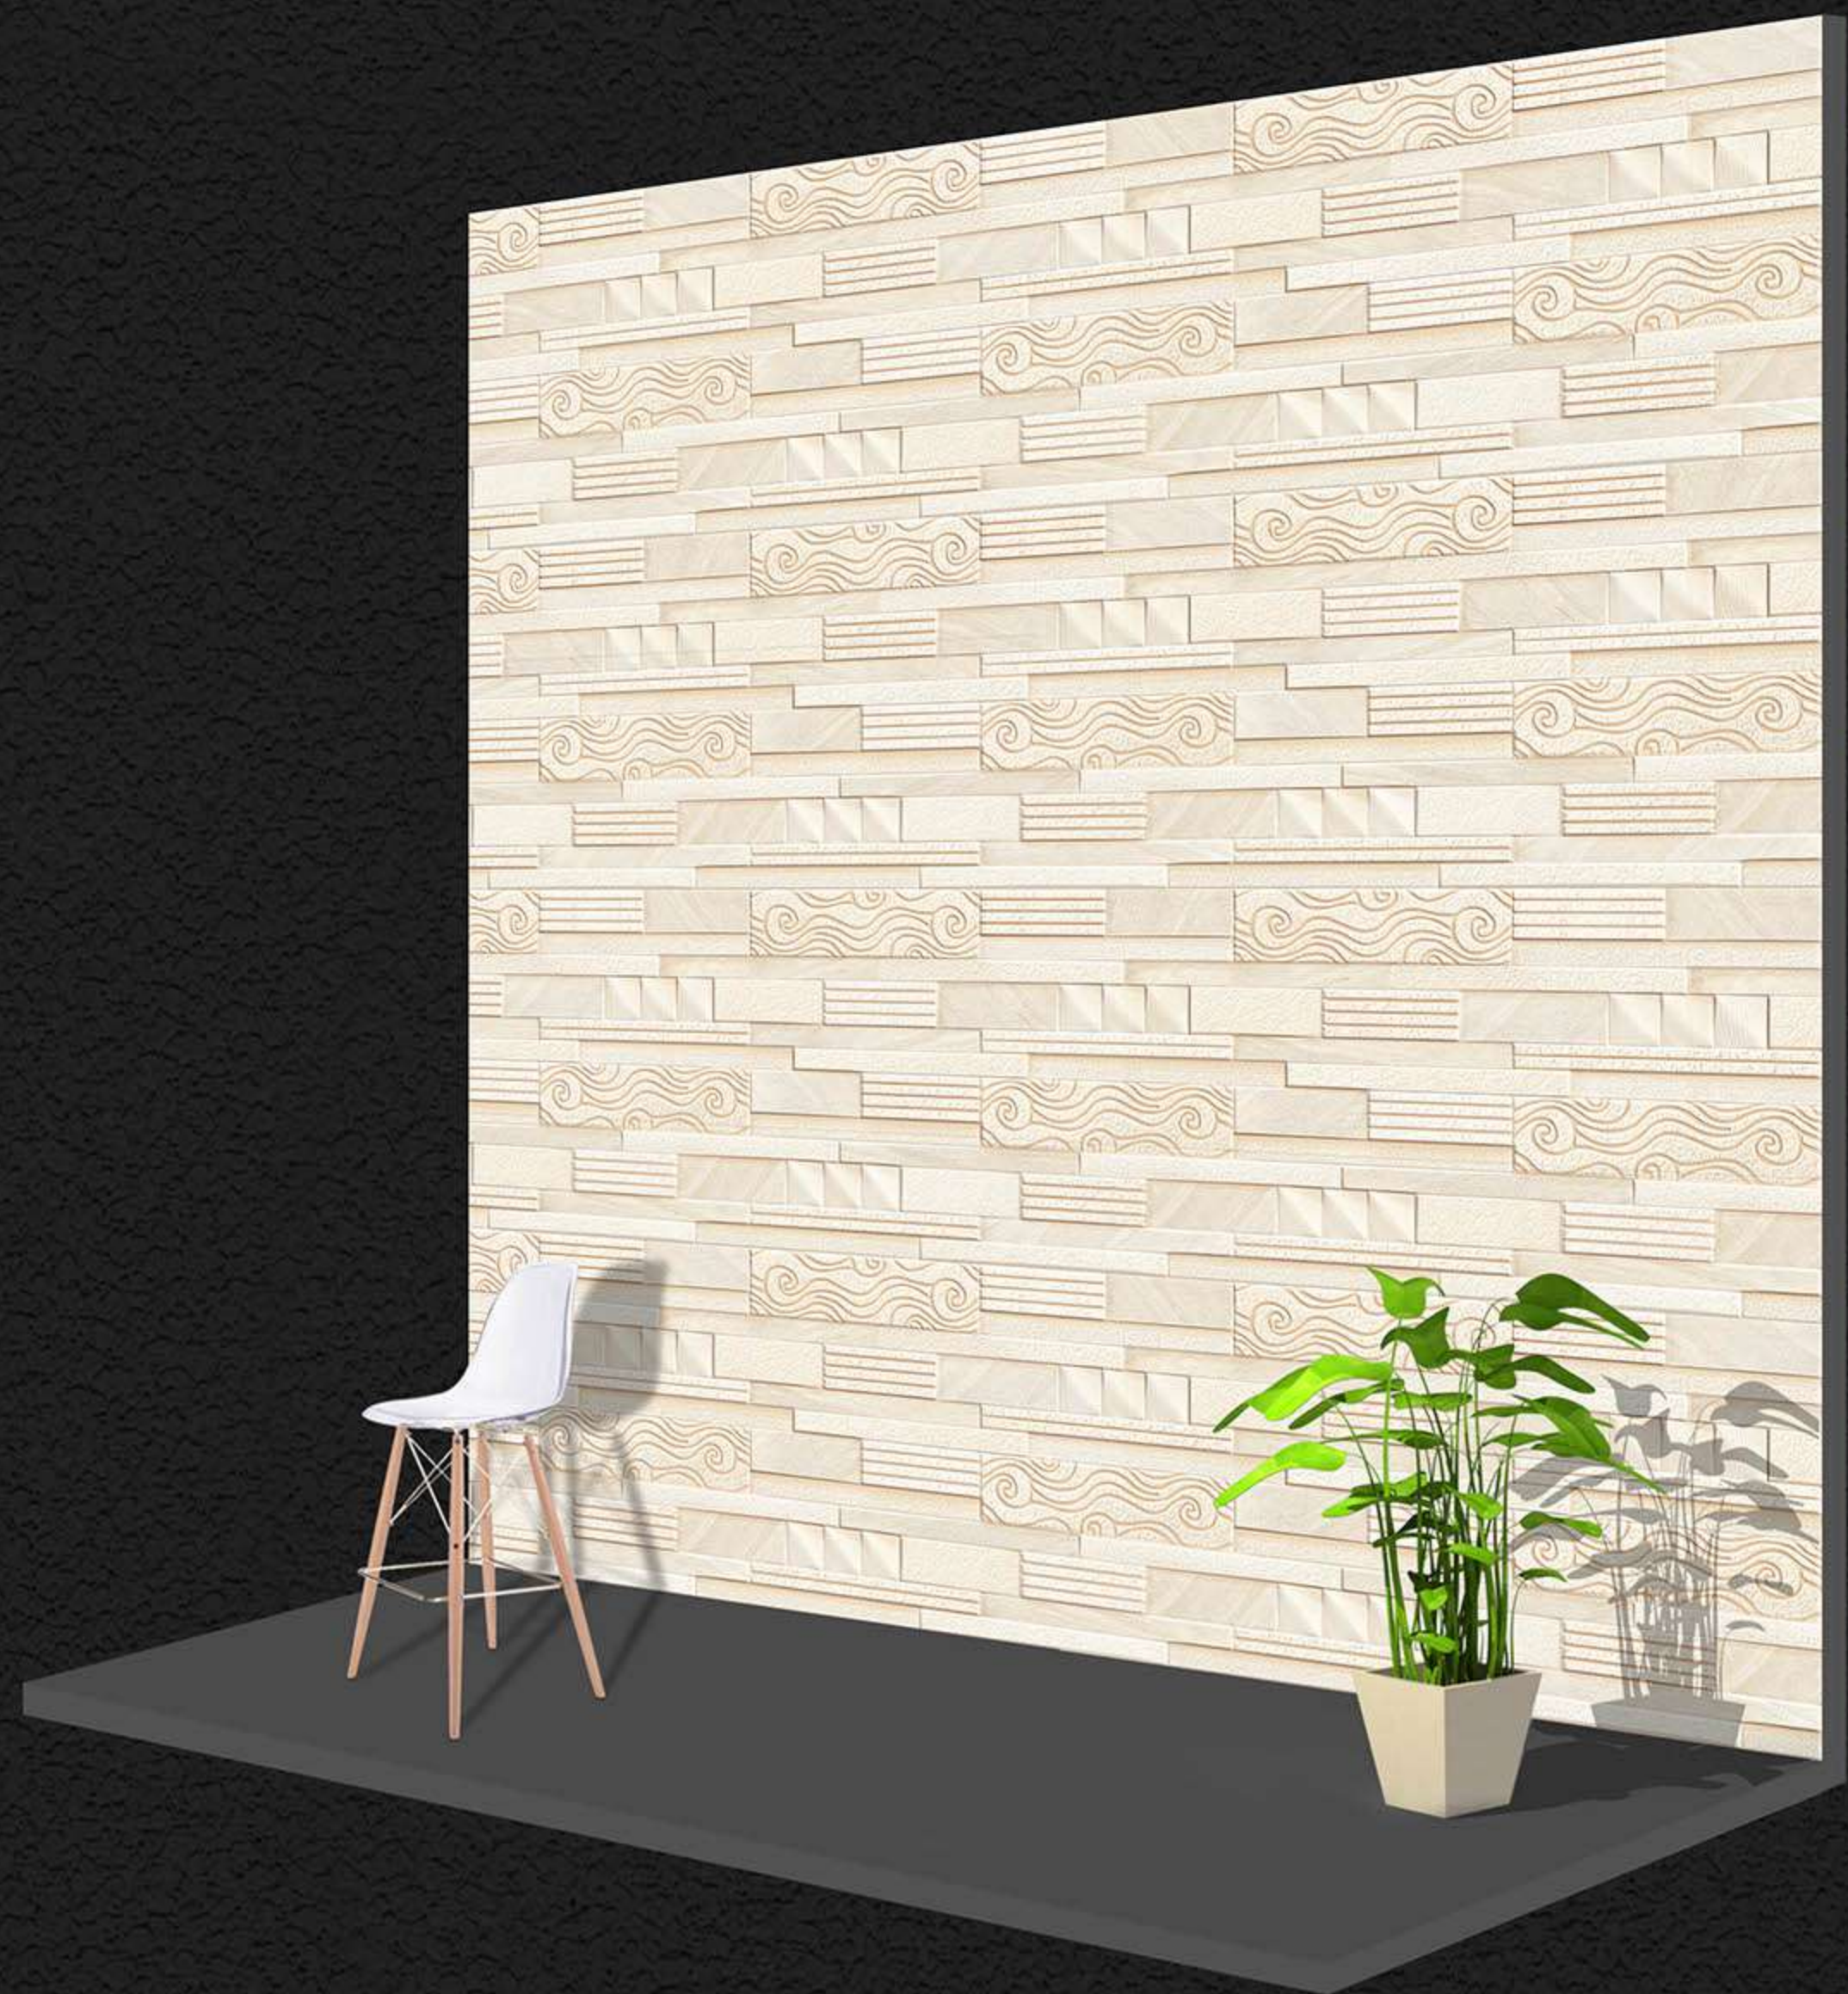

(R)

MATT FINISH

300x
450mm ■

High Depth •••
Elevation

TESLA-09

(R)

MATT FINISH

300x
450mm ■