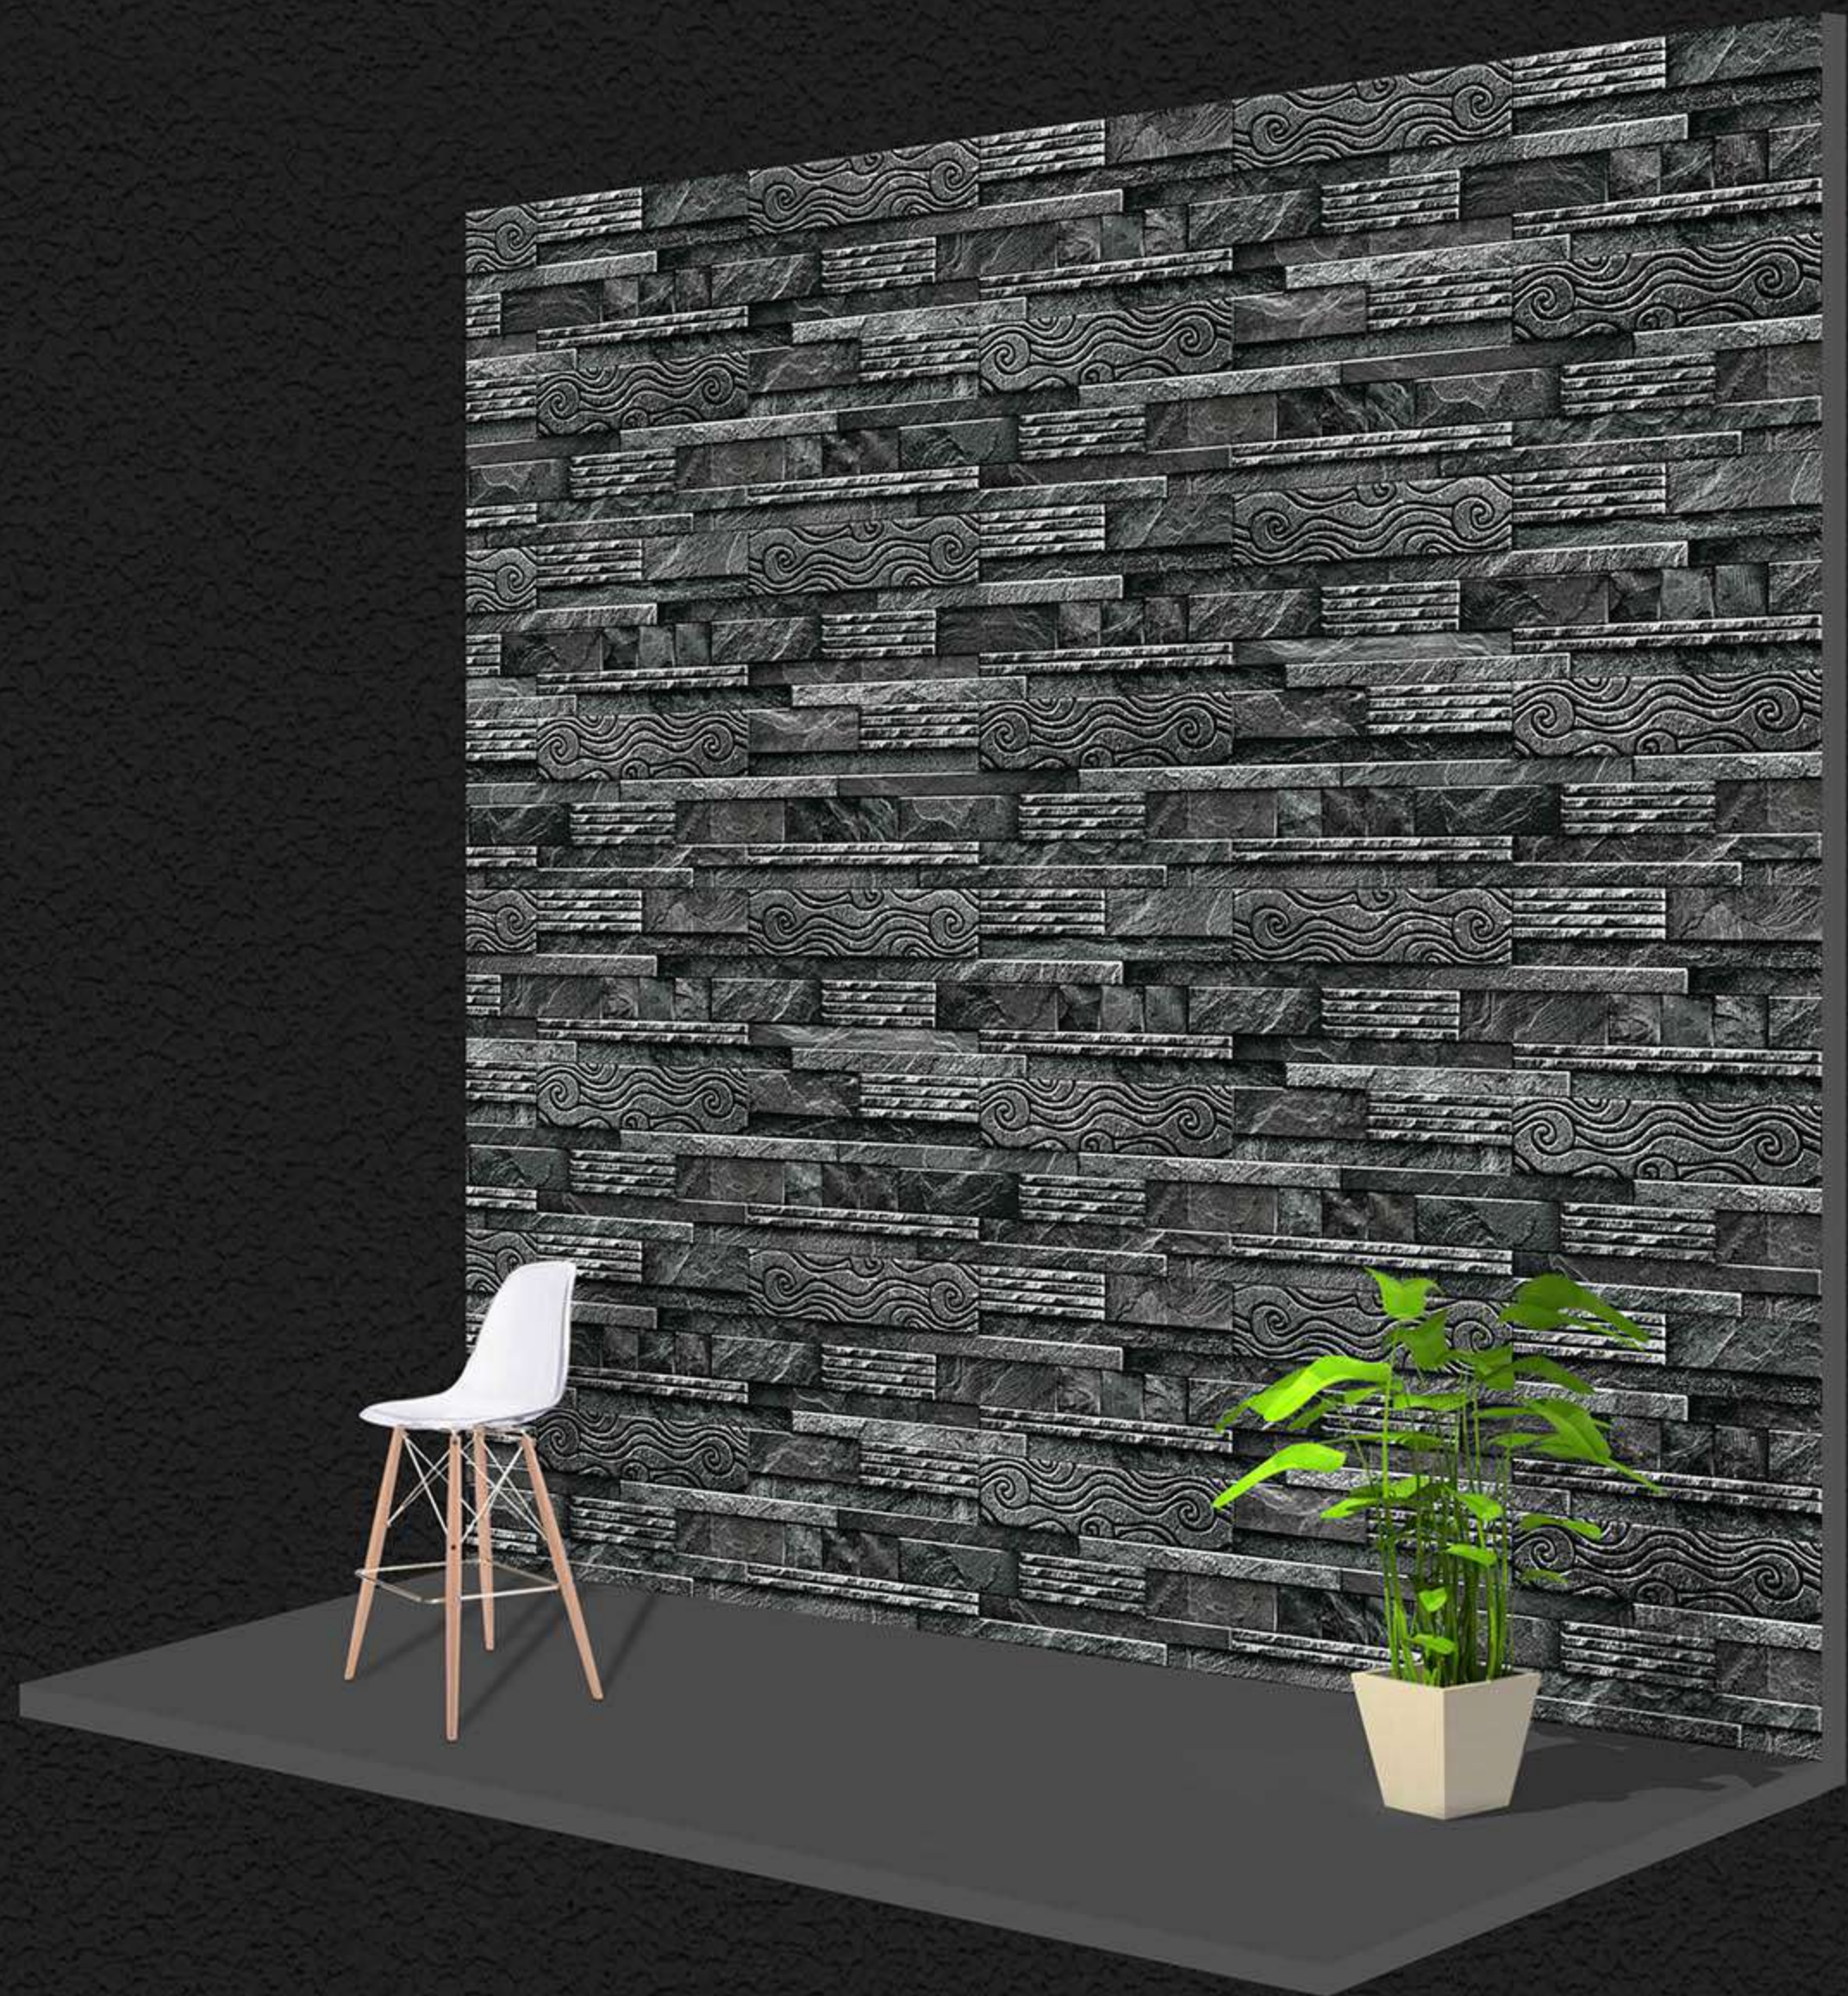

(R)

MATT FINISH

300x
450mm ■

High Depth •••
Elevation

TESLA-01

(R)

MATT FINISH

300x
450mm ■