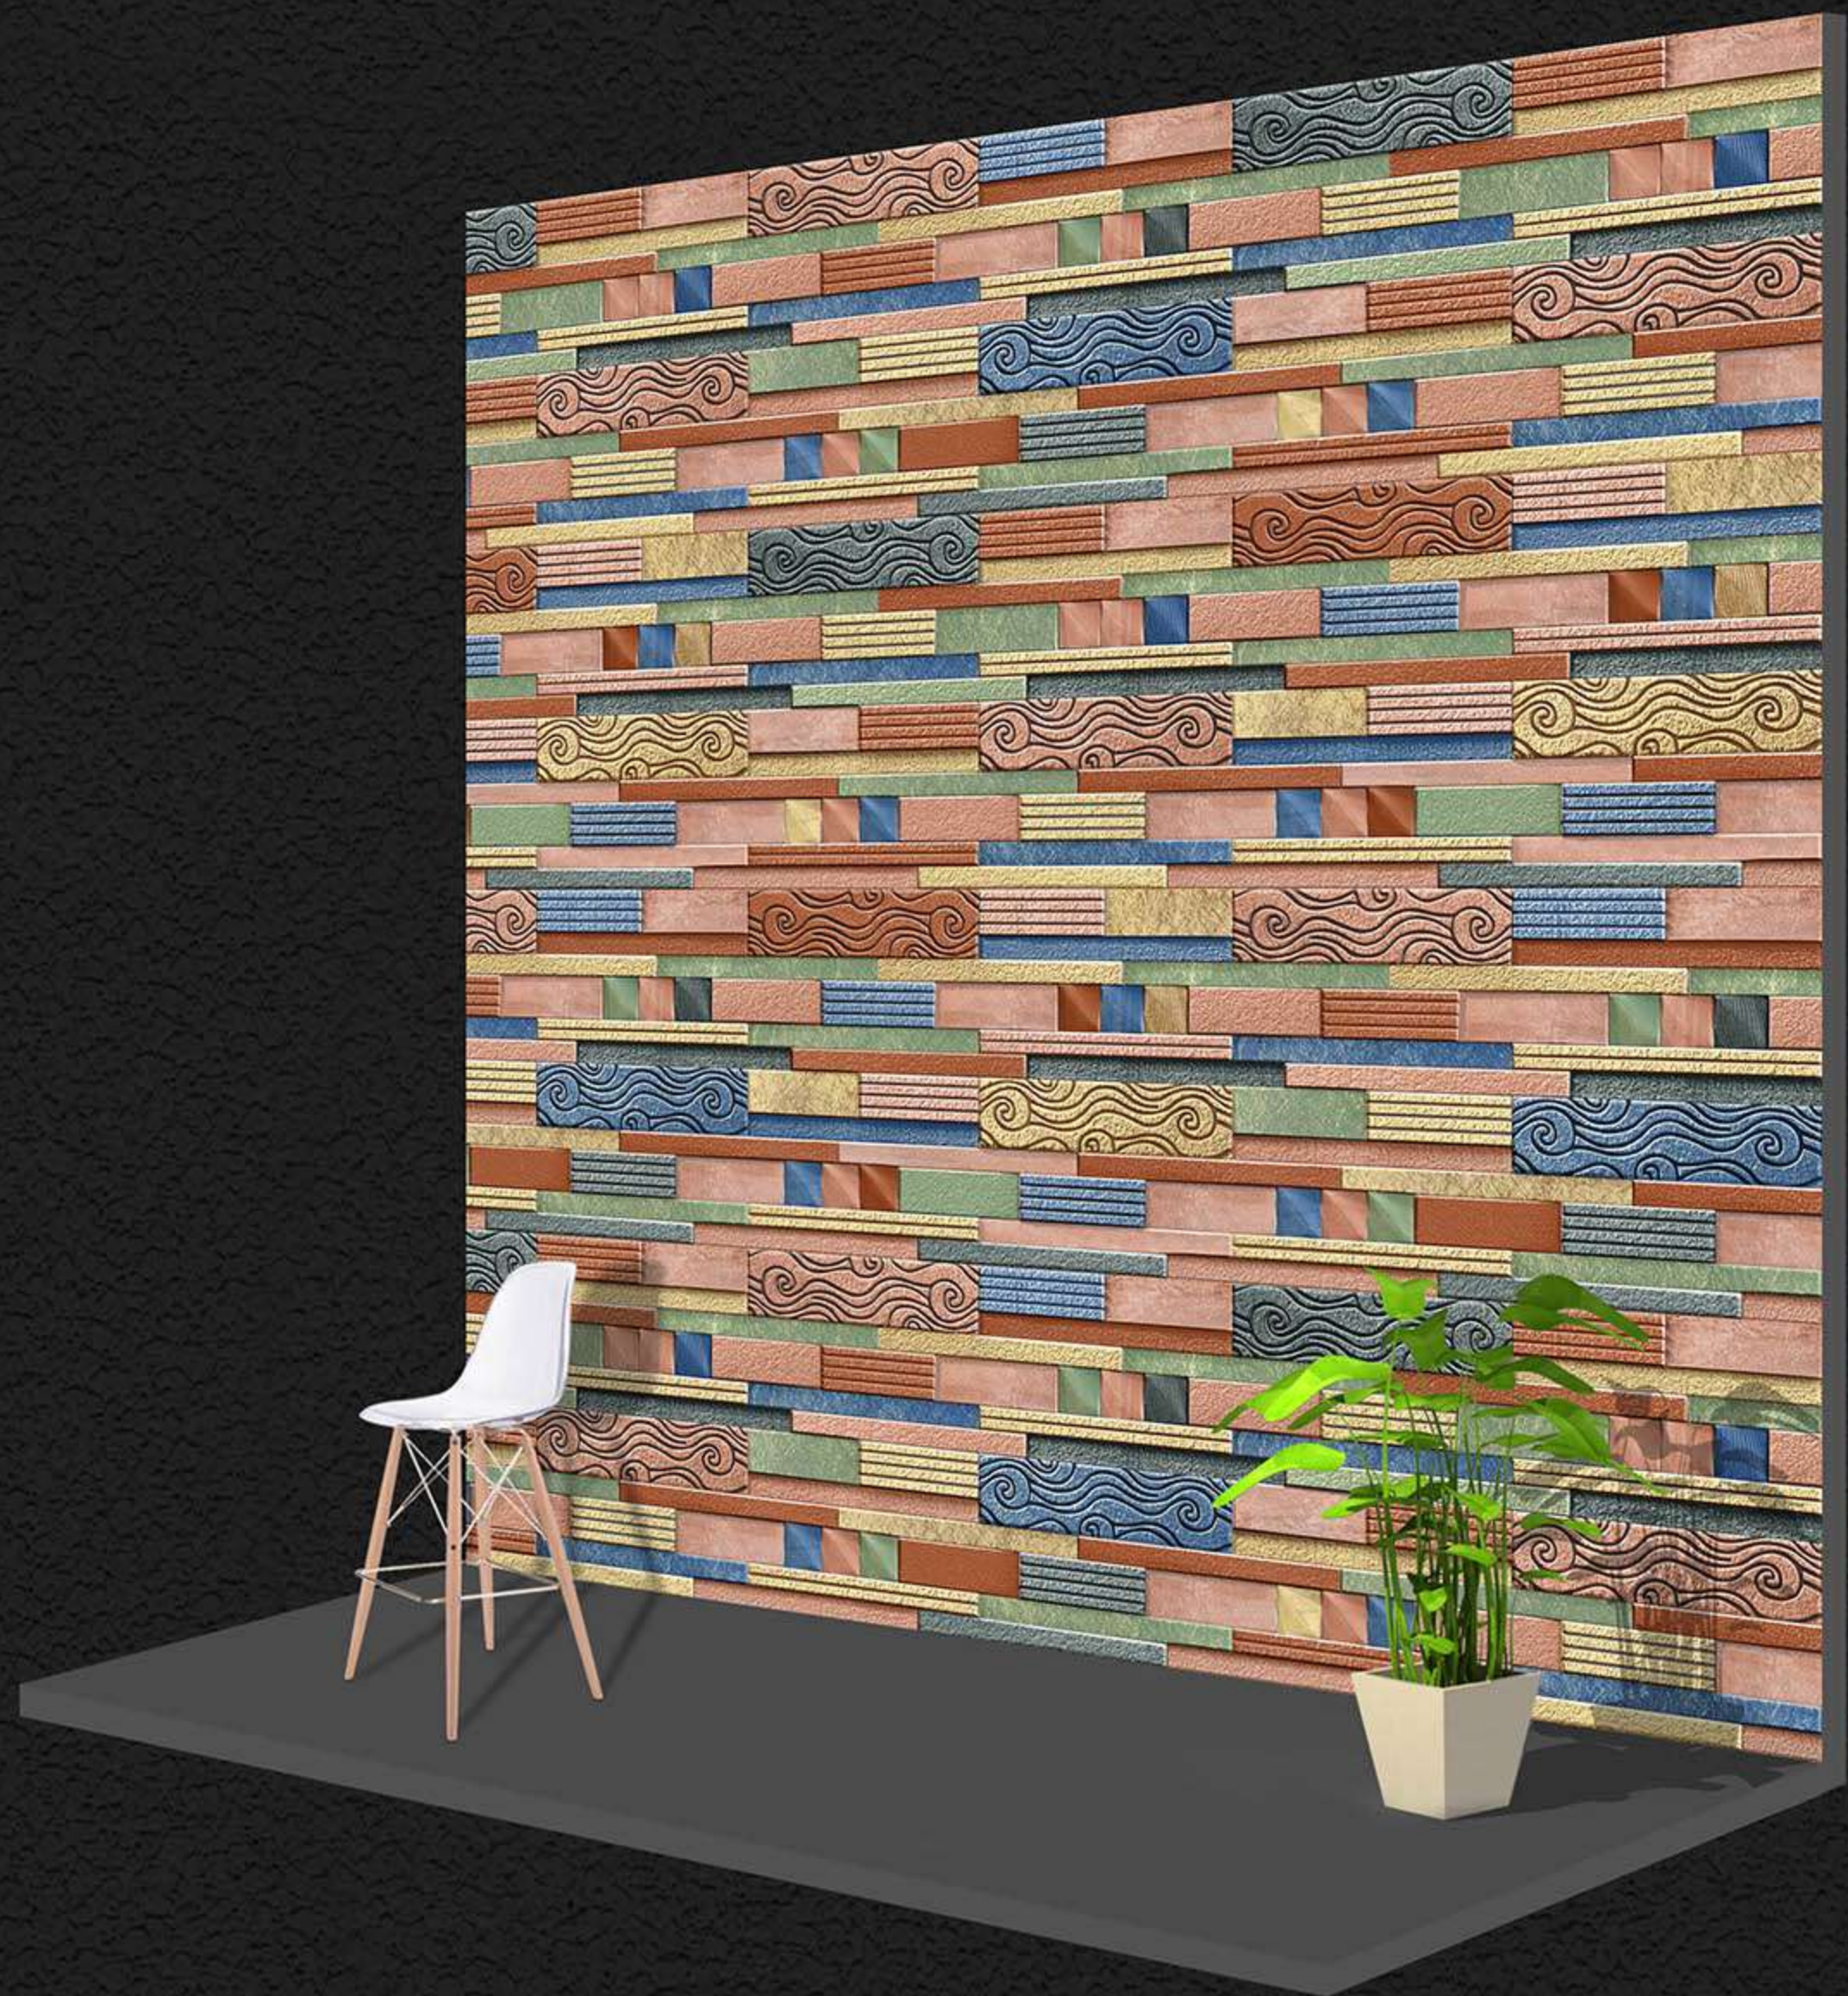

MATT FINISH

300x
450mm ■

High Depth •••
Elevation

TESLA- 12

(R)

MATT FINISH

300x
450mm ■

High Depth •••
Elevation