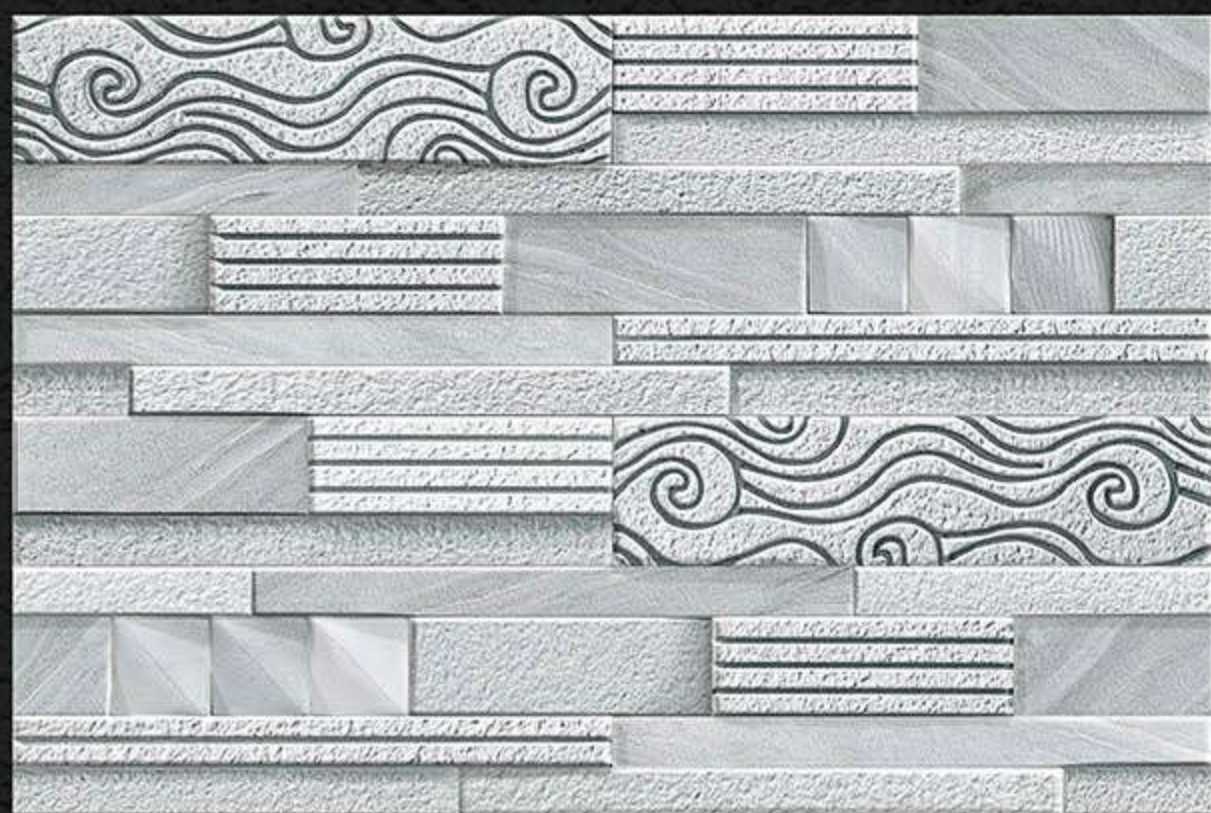

High Depth •••
Elevation

TESLA-02

(R)

MATT FINISH

300x
450mm ■