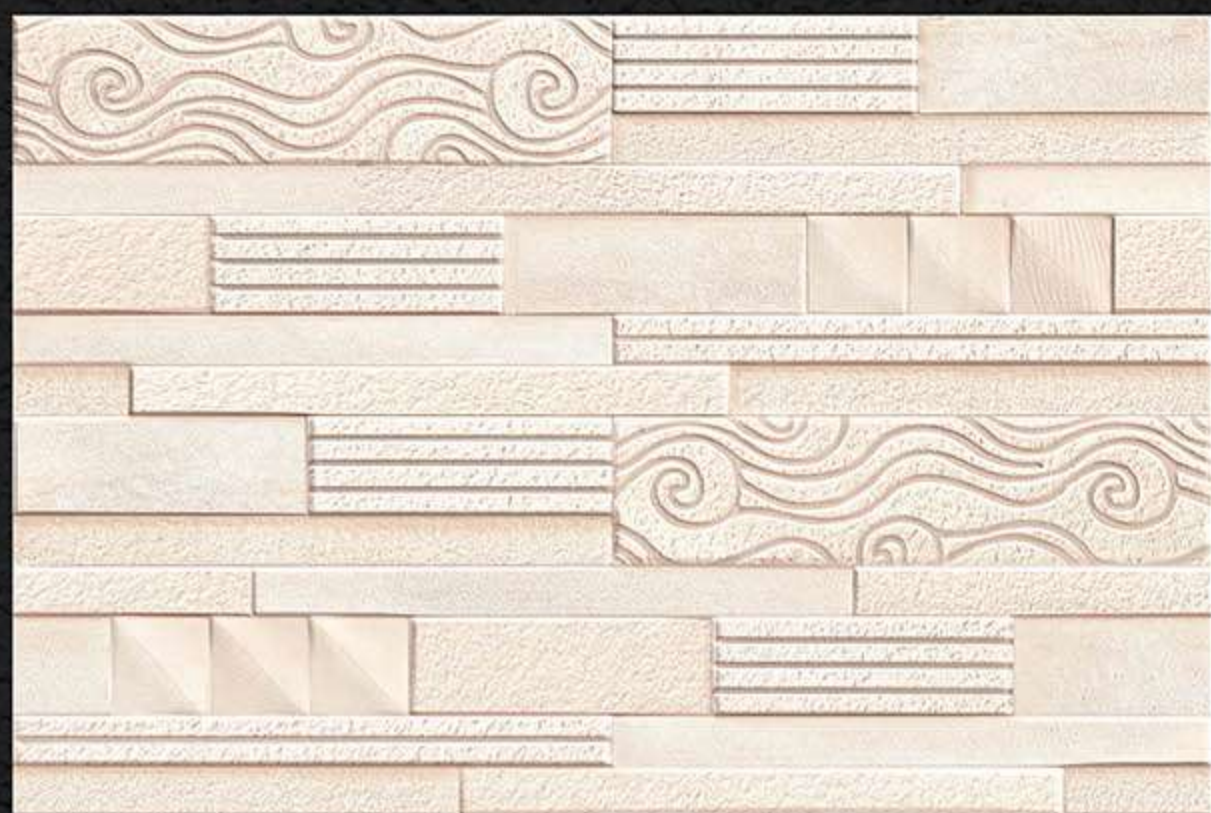

High Depth . . .
Elevation

TESLA- 10

(R)

MATT FINISH

300x
450mm ■

High Depth •••
Elevation

TESLA- 11

(R)