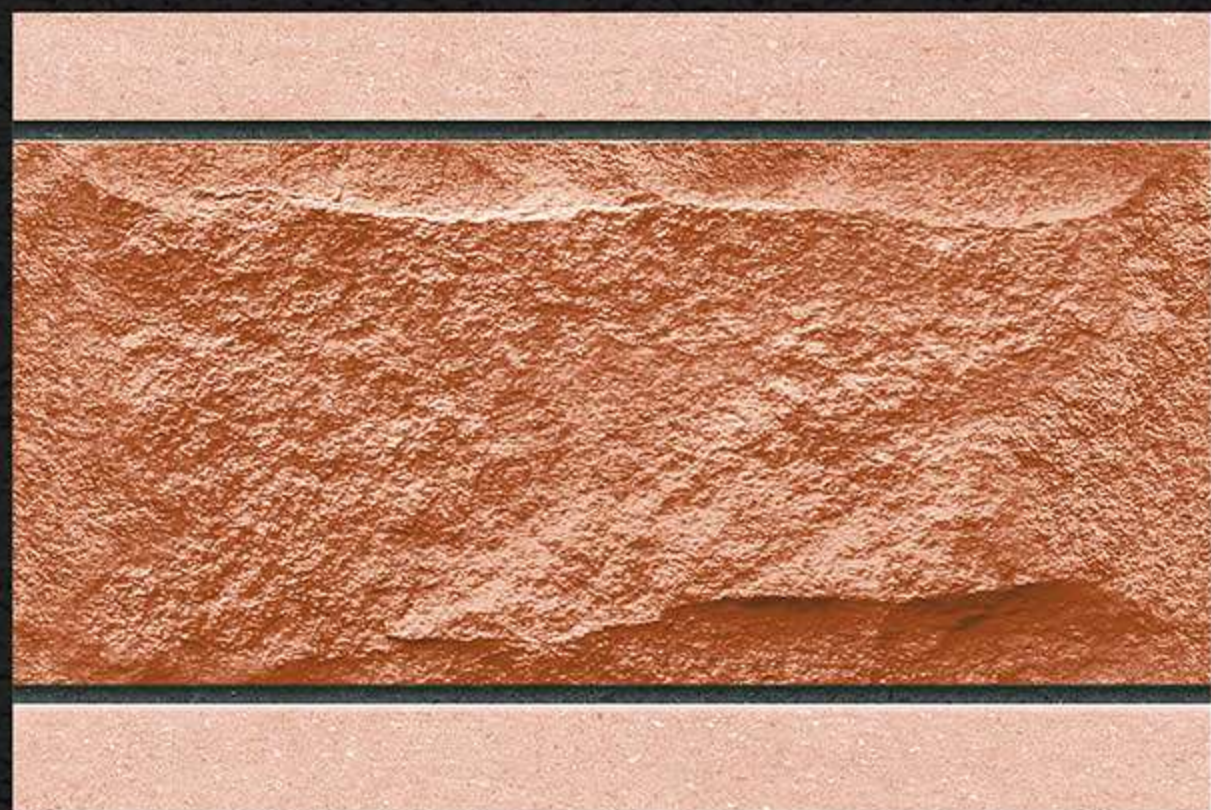

HIGH DEPTH ELEVATION TILES

300 x 450 mm

High Depth . . .
Elevation

FESTINA - 01

(R)

MATT FINISH

300x
450mm ■

High Depth . . .
Elevation