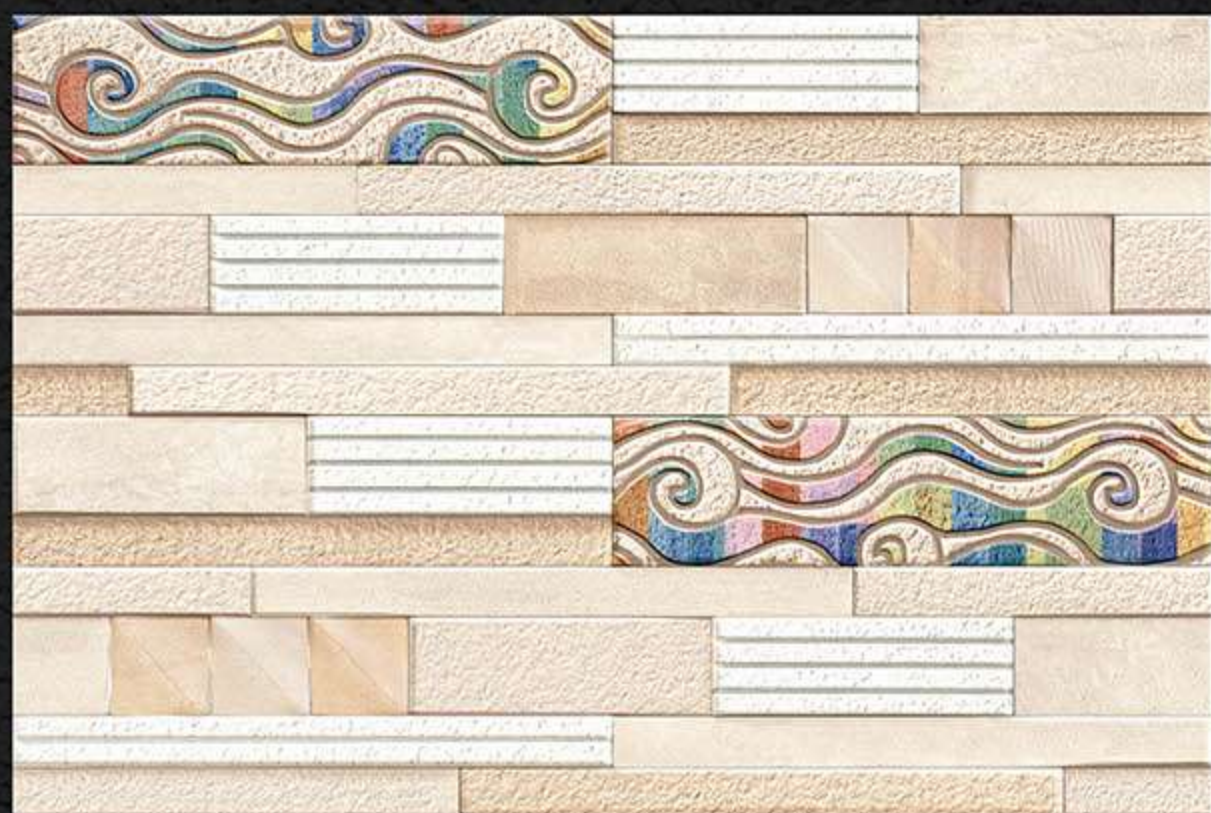

TESLA- 05

(R)

MATT FINISH

300x
450mm ■

High Depth •••
Elevation

TESLA- 06

(R)

MATT FINISH