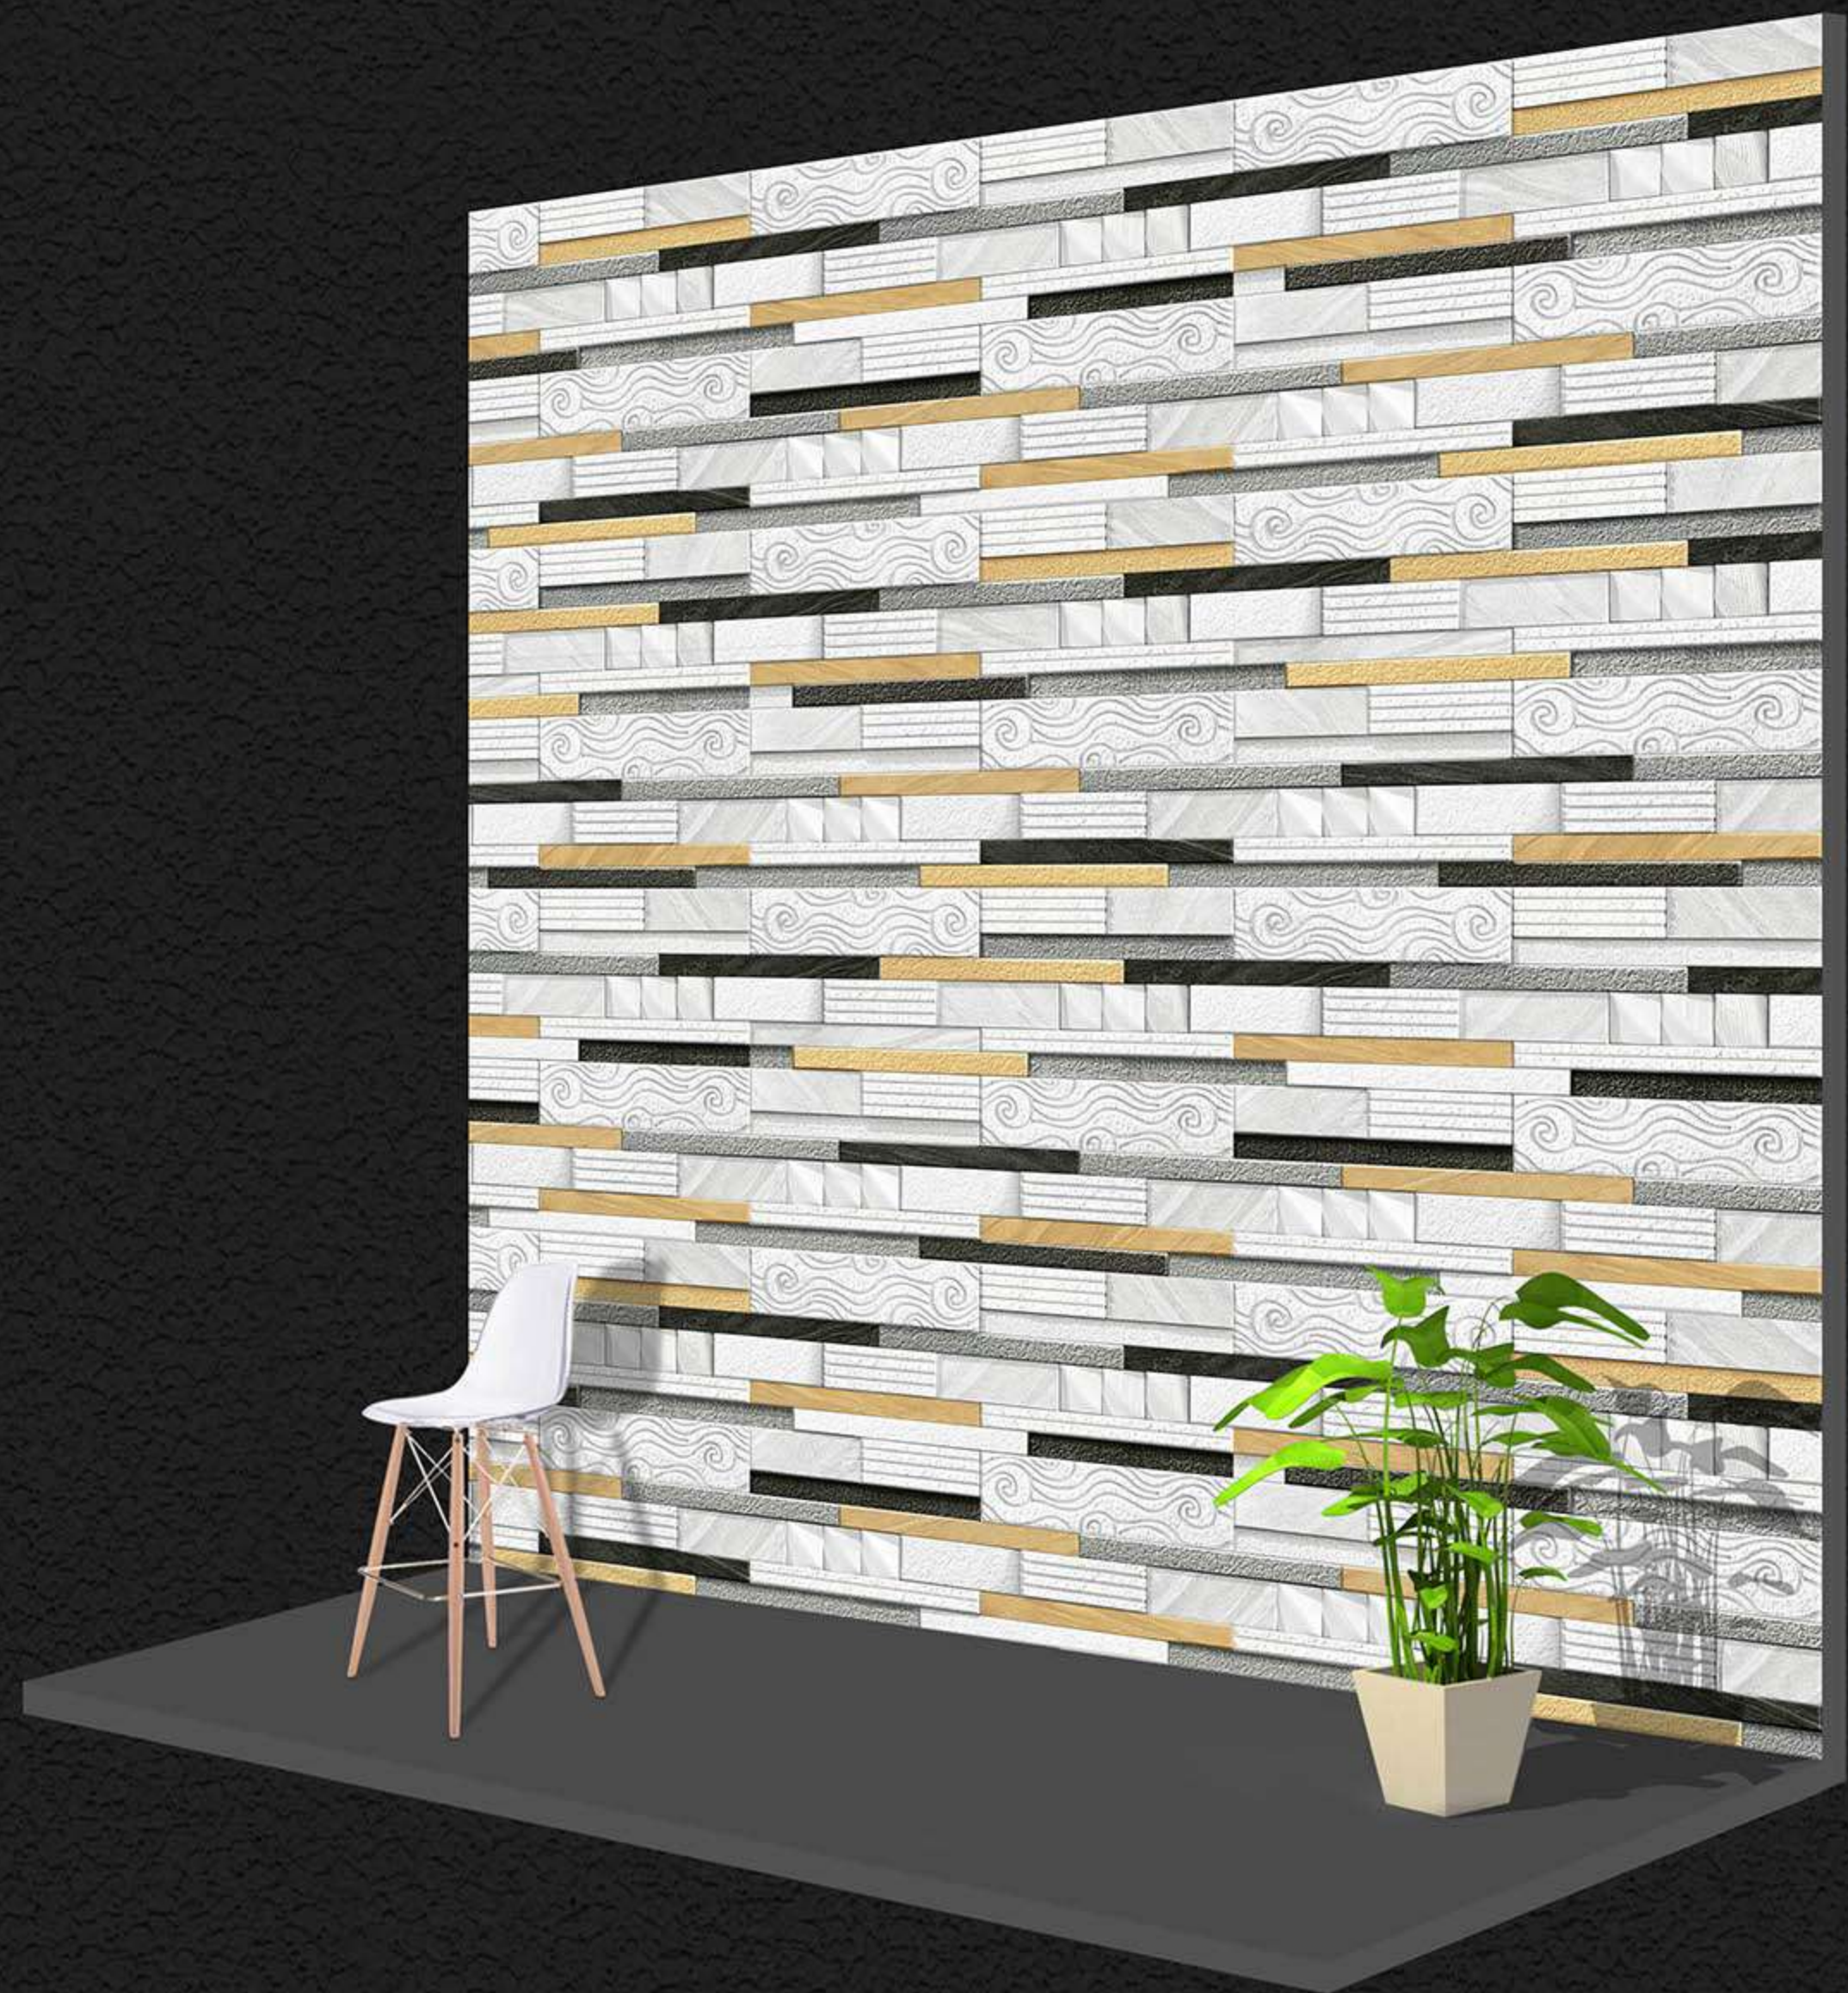

MATT FINISH

300x
450mm ■

High Depth . . .
Elevation

TESLA- 04

(R)

MATT FINISH

300x
450mm ■

High Depth •••
Elevation