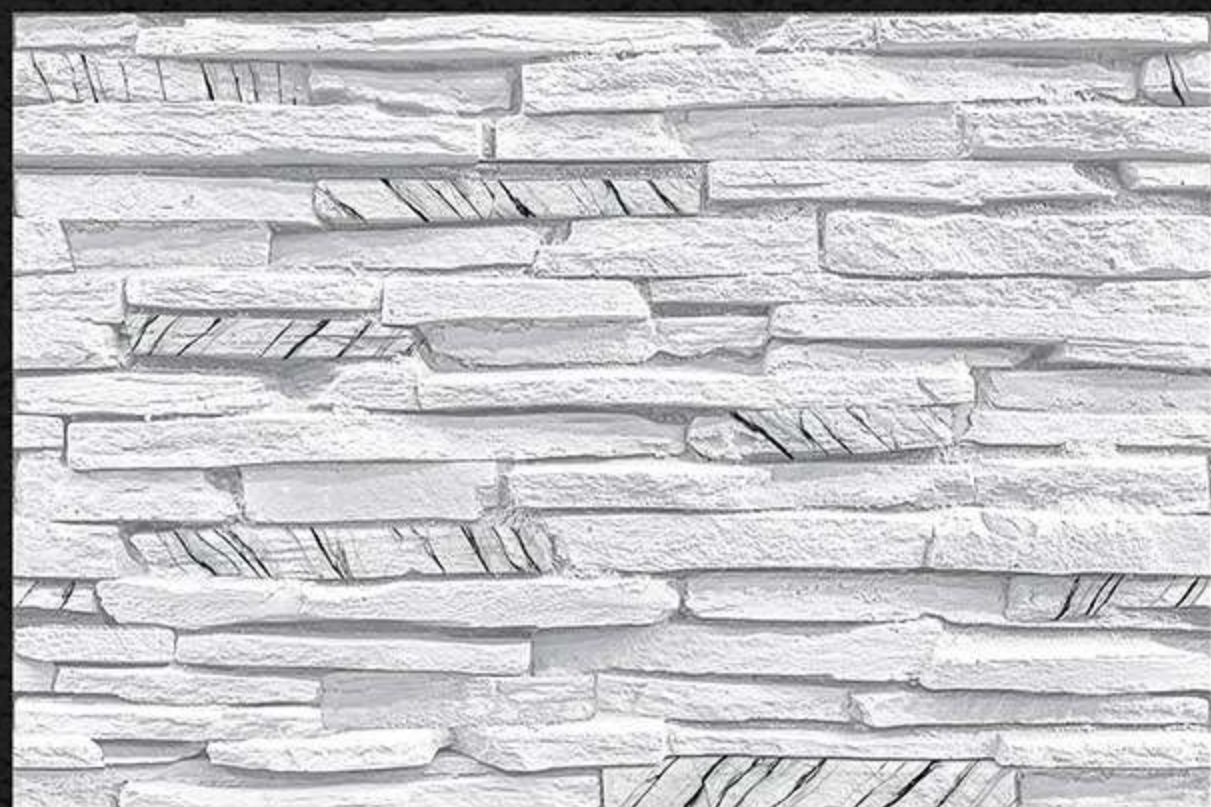

High Depth •••
Elevation

DENNIS - 05

(R)

MATT FINISH

300x
450mm ■

High Depth ●●●
Elevation

DENNIS - 06

(R)