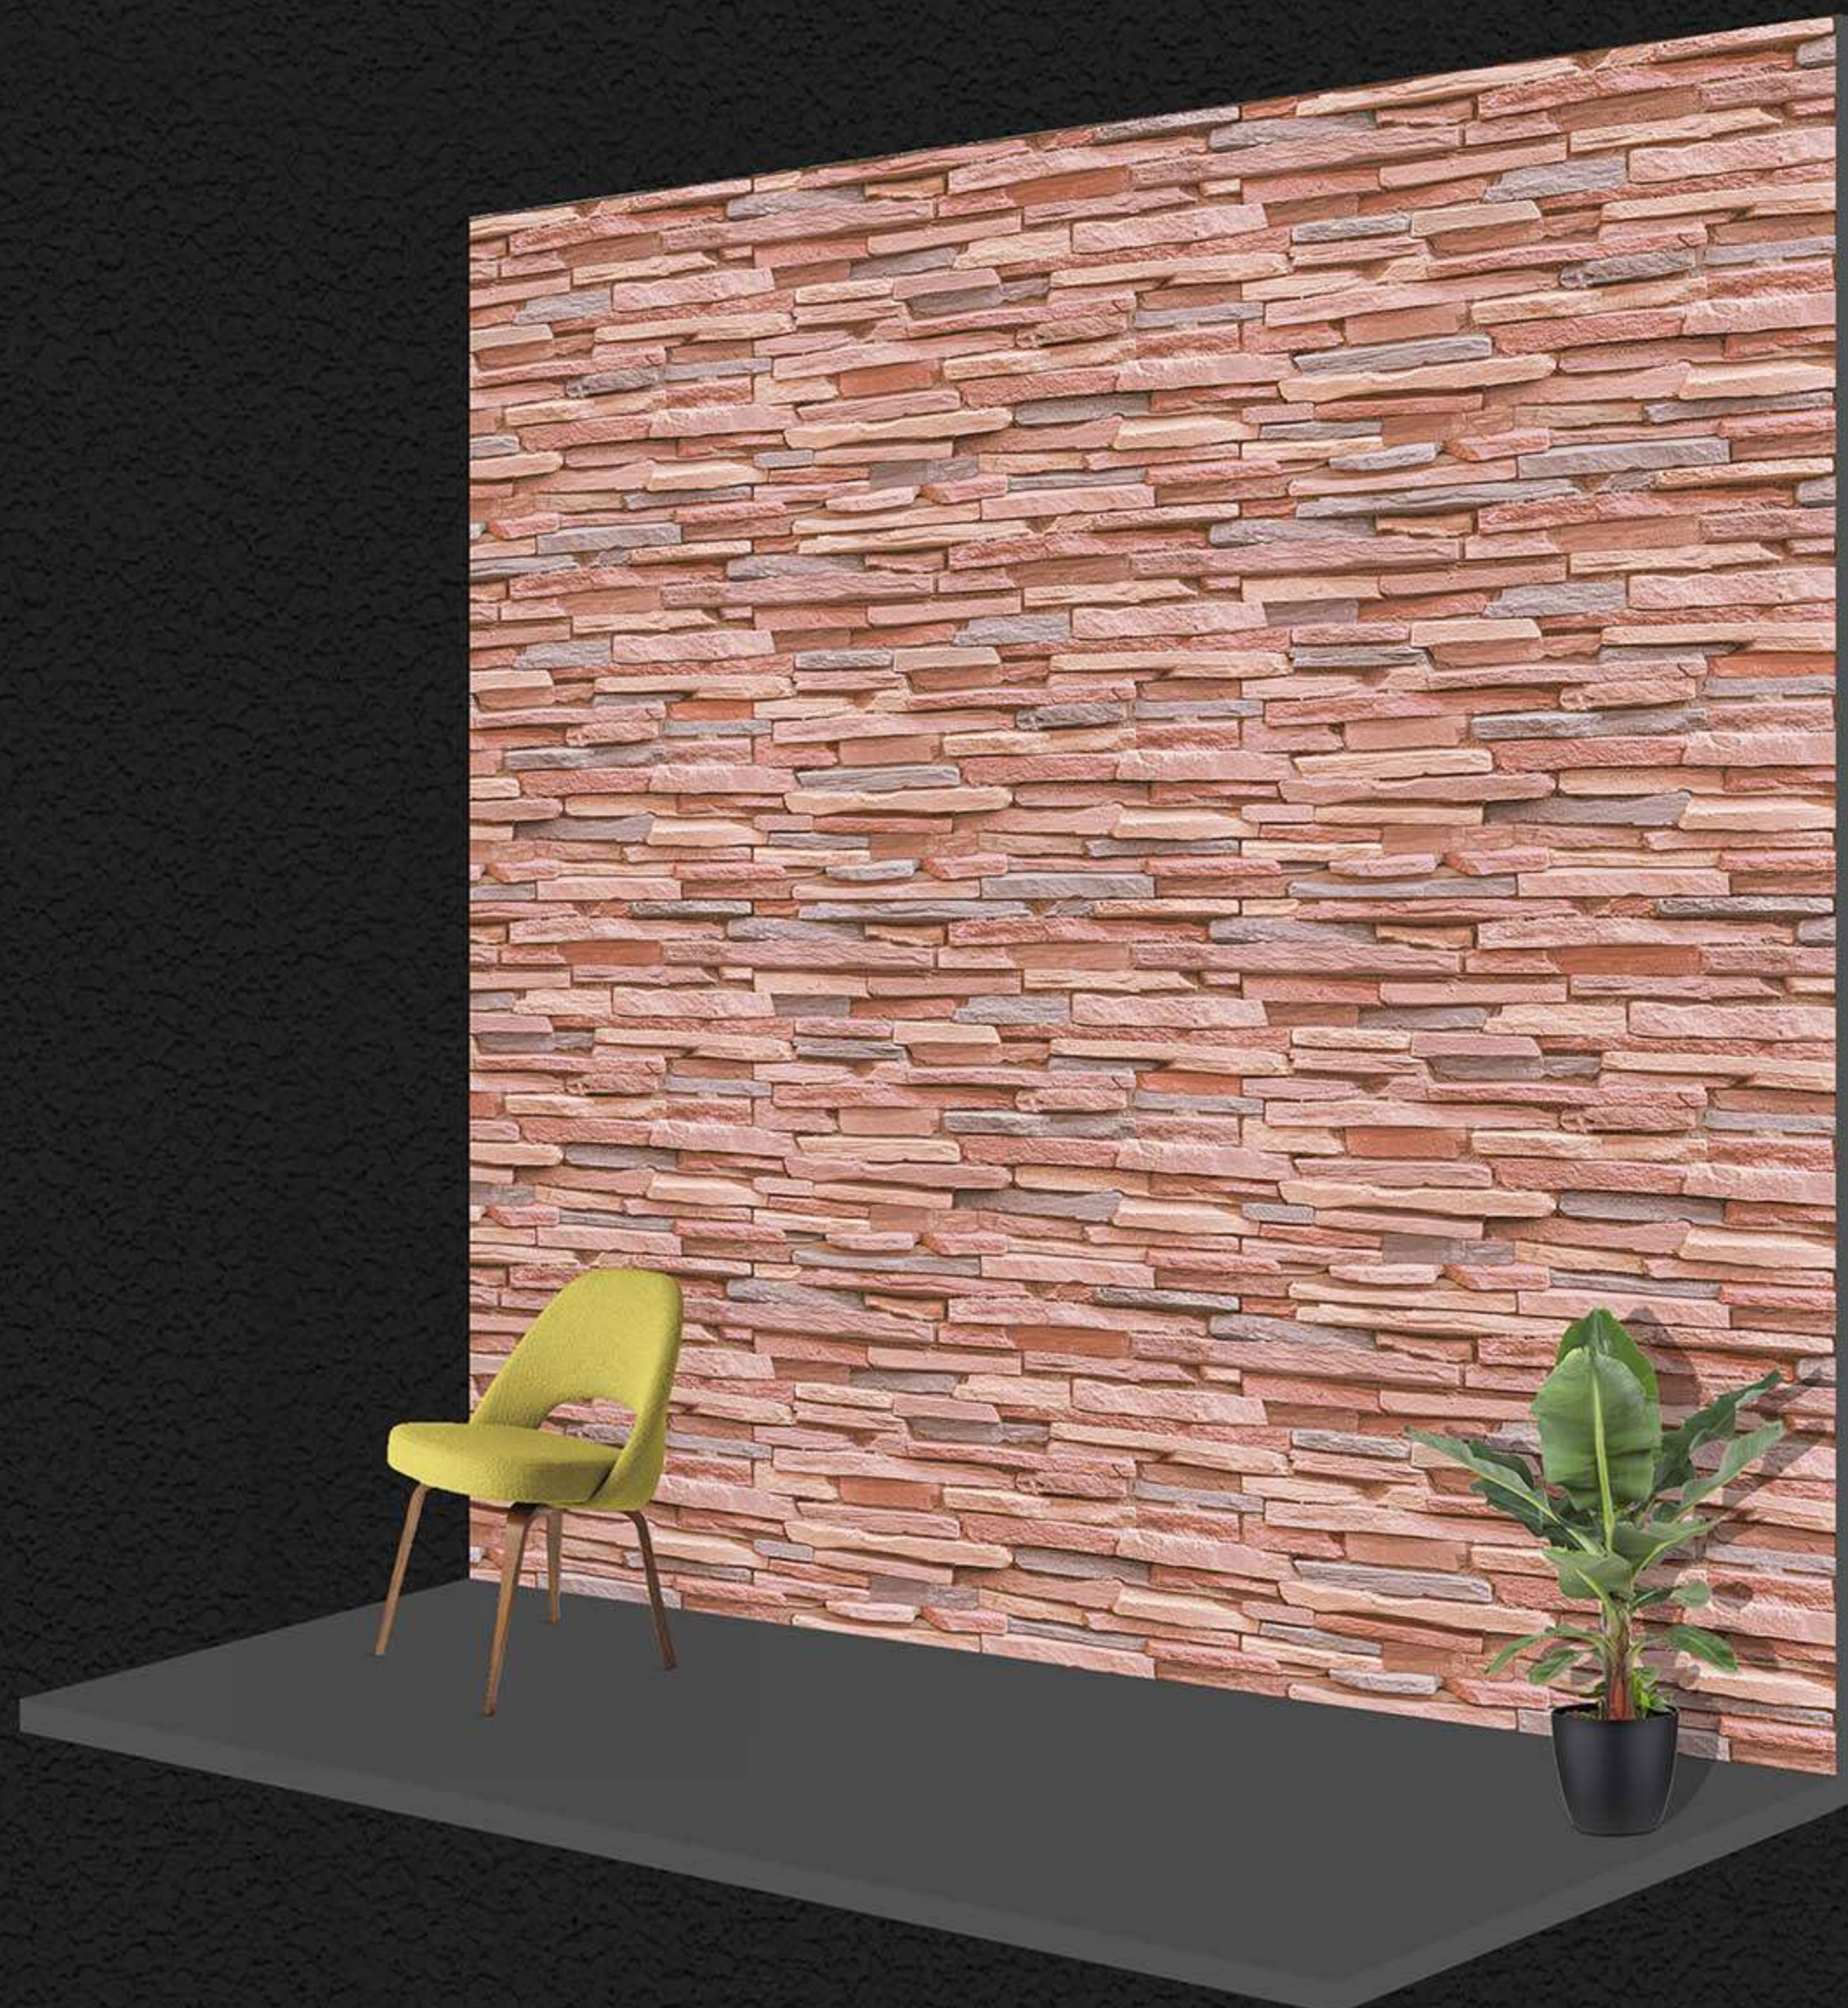

MATT FINISH

300x
450mm ■

High Depth •••
Elevation

DENNIS - 07

(R)

MATT FINISH

300x
450mm ■

High Depth •••
Elevation