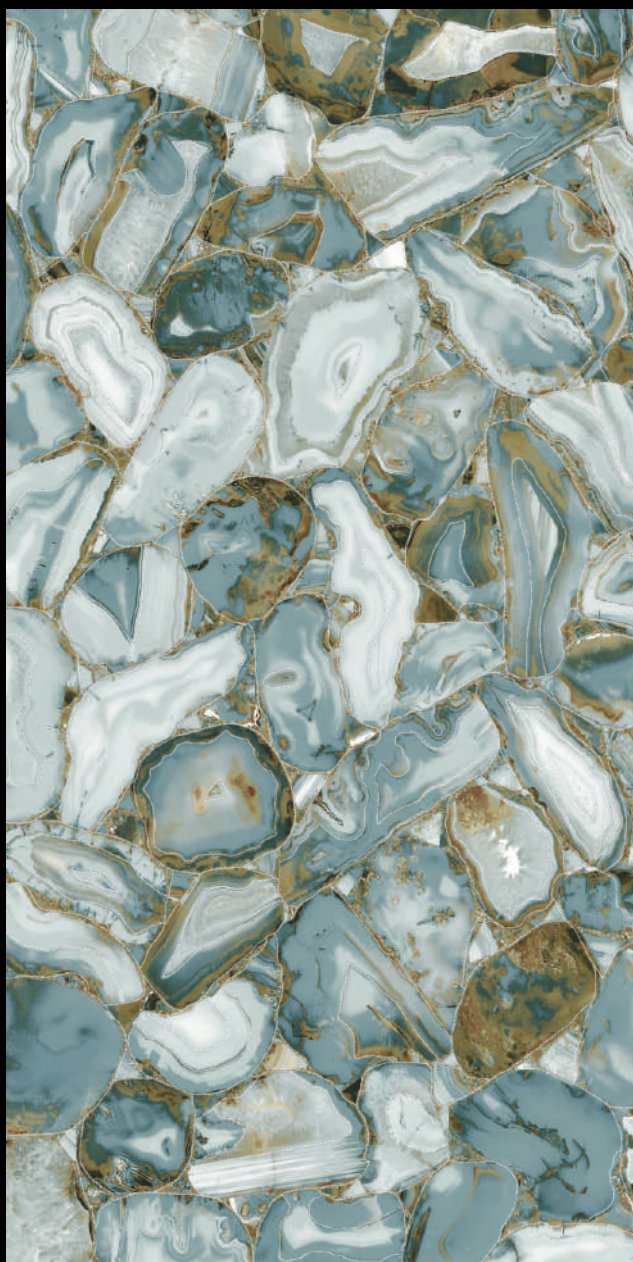

PC AGATE AQUA

Size :
600x1200 mm

Series :
POLCAR

Surface :
High Gloss + Sinker

Random :
02