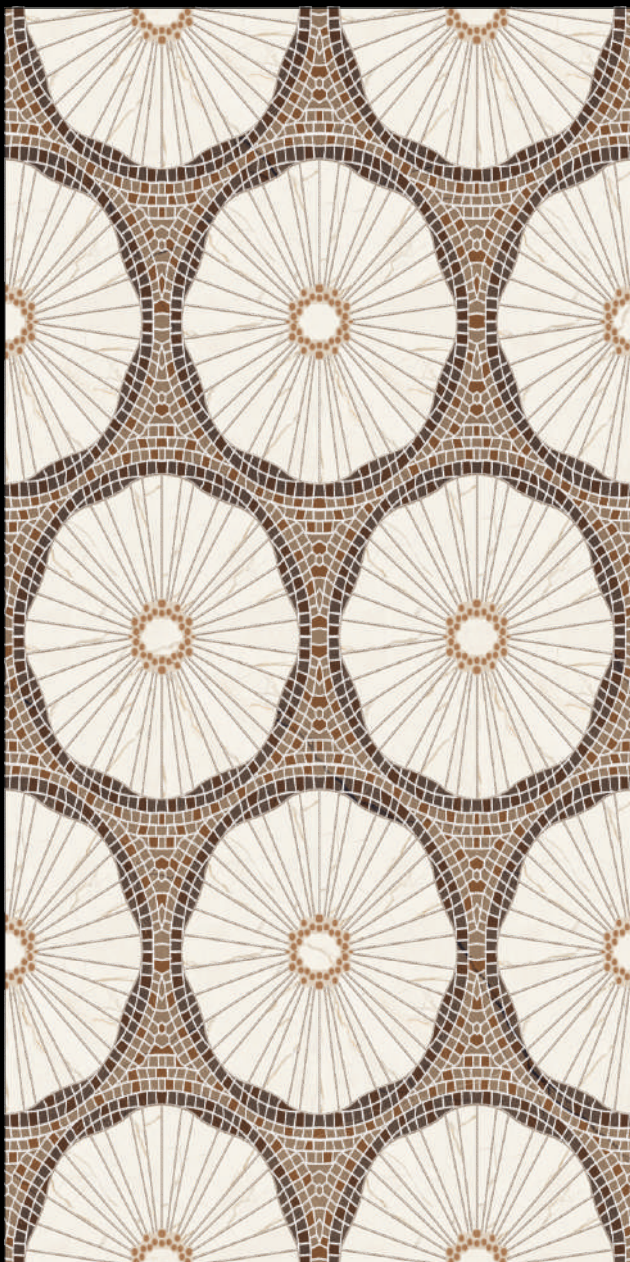

PD PARADISE CREMA DECOR

Size :
600x1200 mm

Series :
POLCAR

Surface :
High Gloss + Sinker

Random :
01