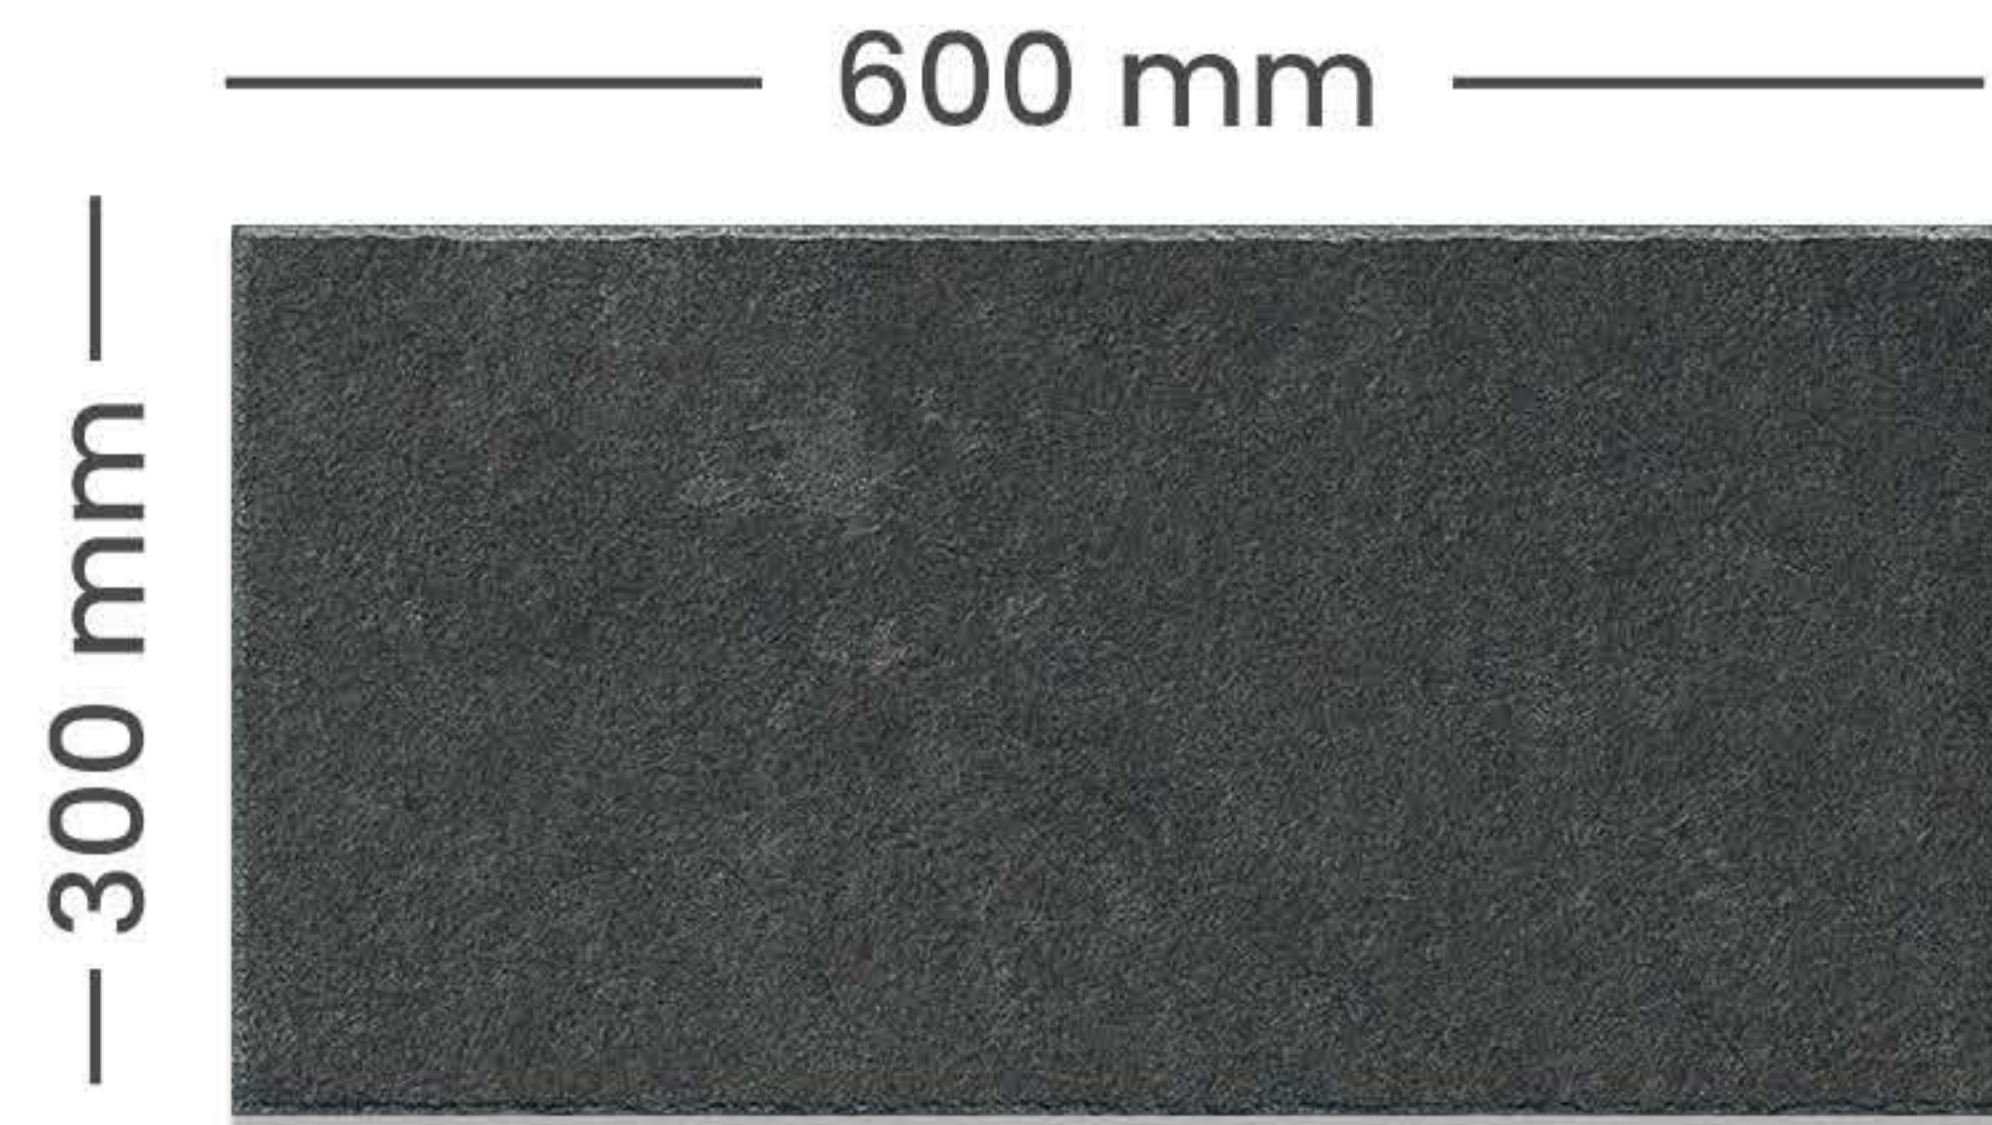

Size & Thickness

12 mm
Thickness

20
Randoms