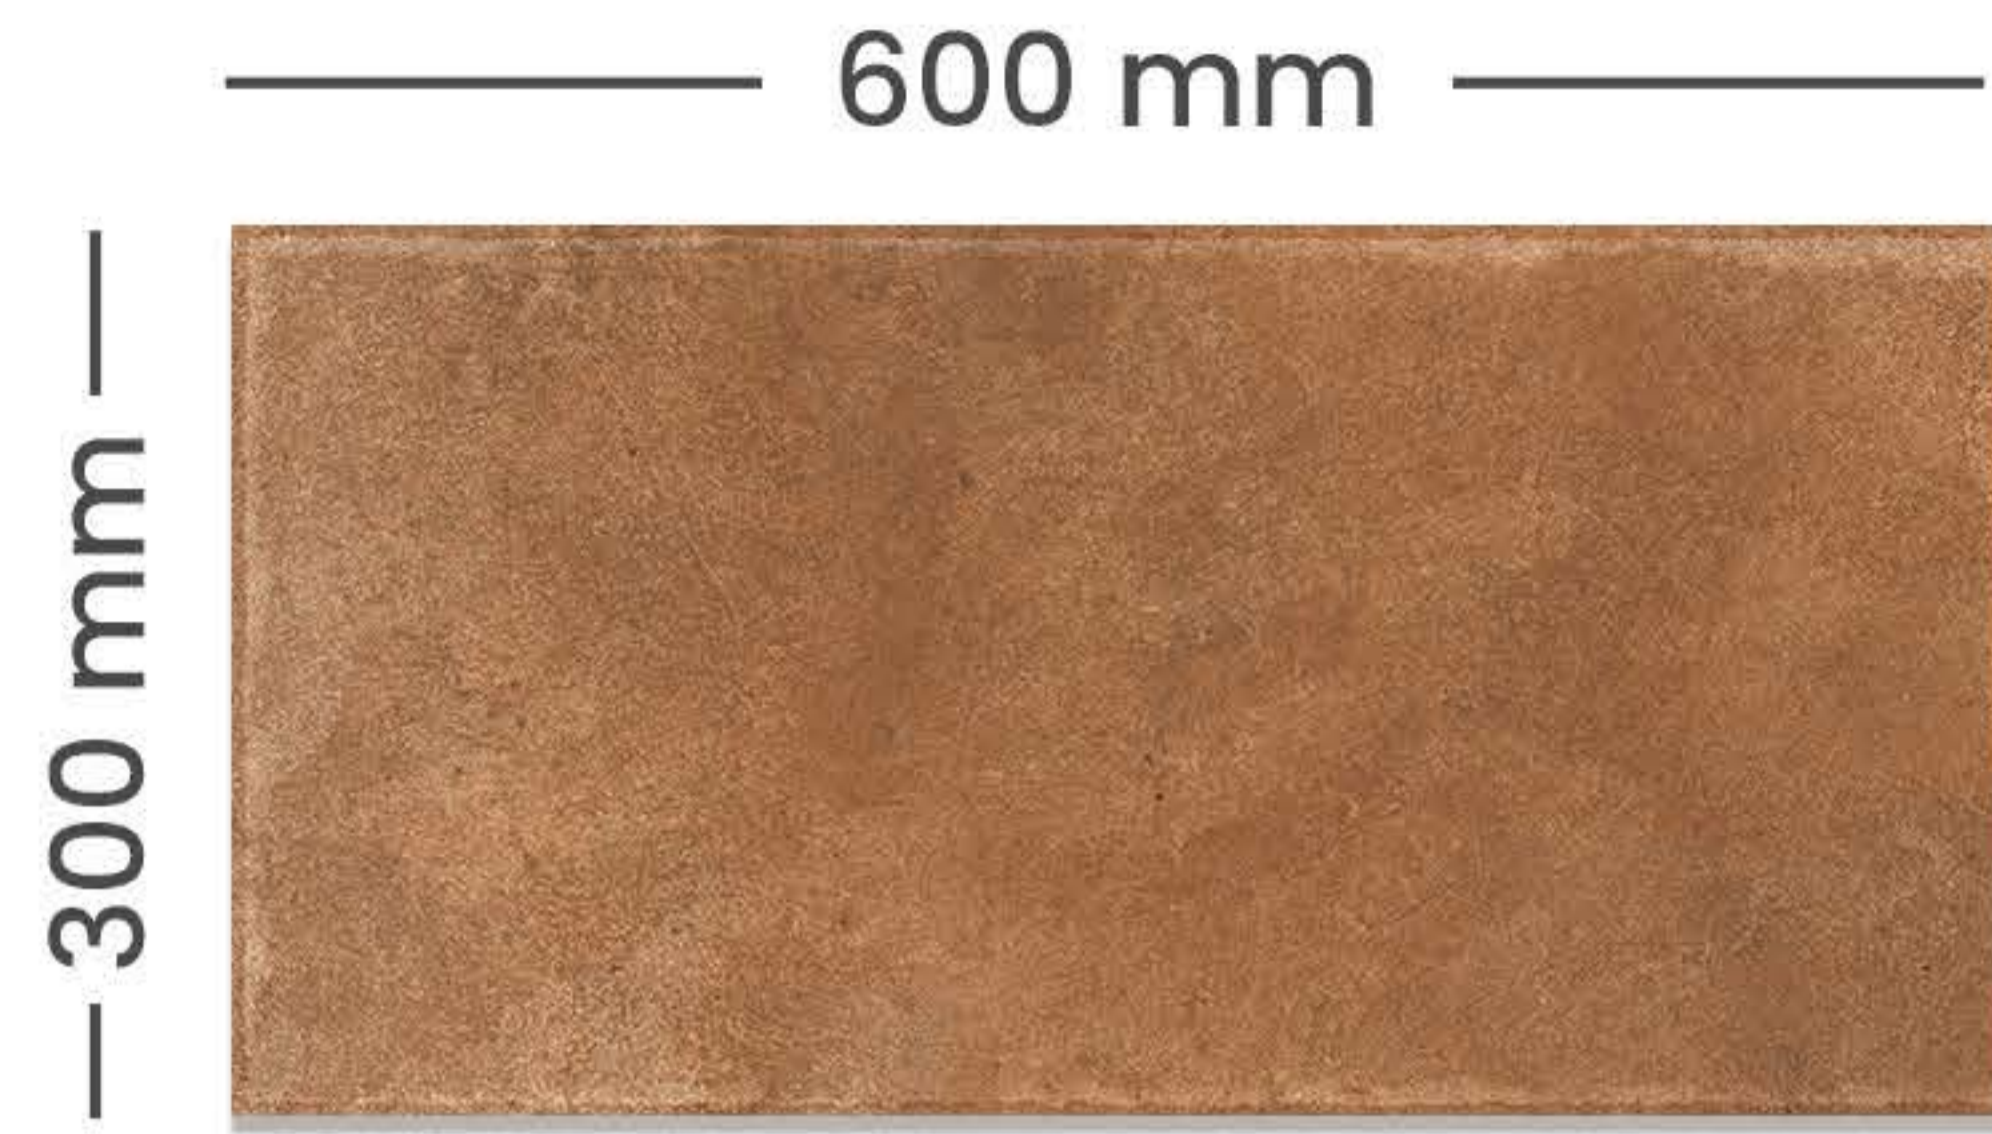

Size & Thickness

12 mm
Thickness

20
Randoms