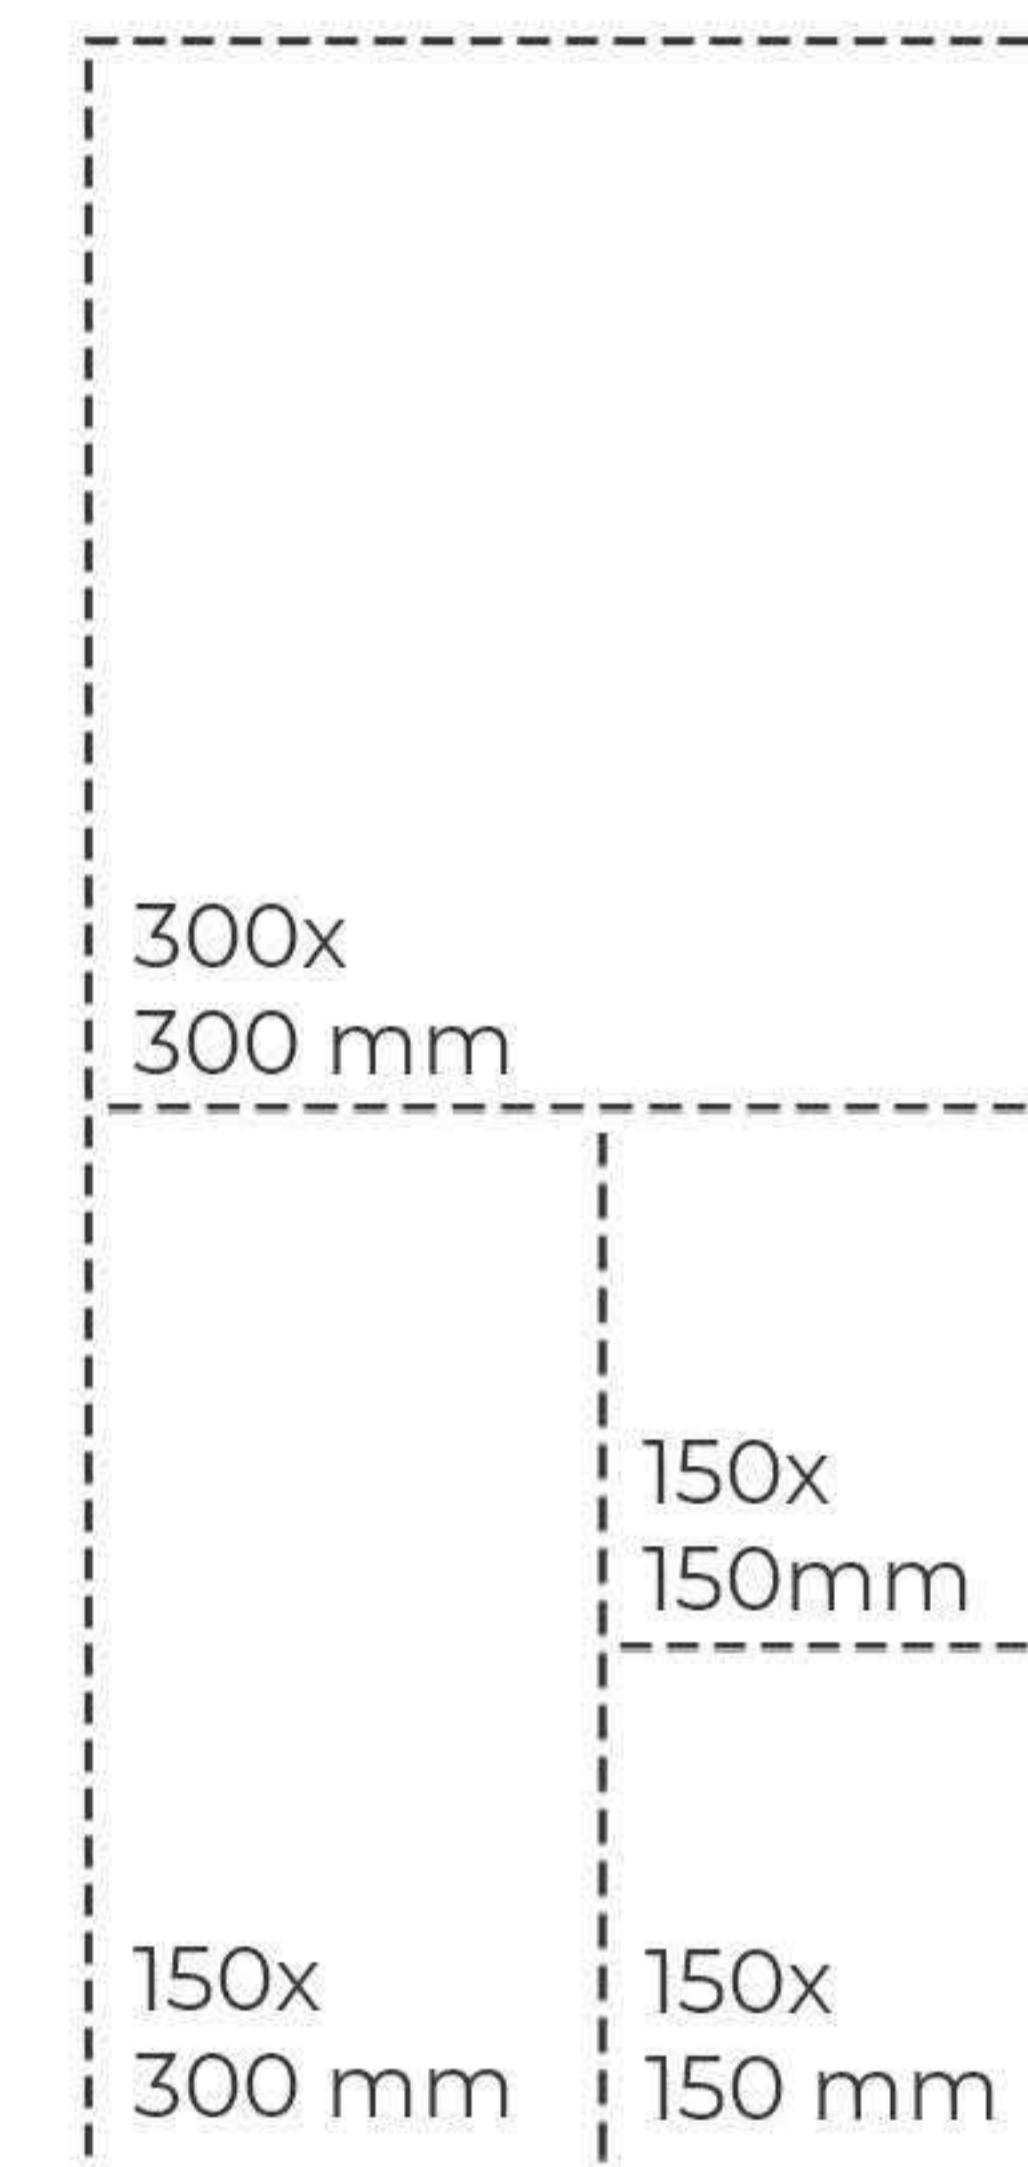

ROCK PARKING TILES

UNIQUE FEATURES

Zonas Residenciales
Residential areas

Paseos Urbanos
Urban Areas

Terrazas Y Patios
Terrace & Patios

Zonas Comerciales
Commercial Areas

Piscinas
Swimming Pools

Jardines Gardens