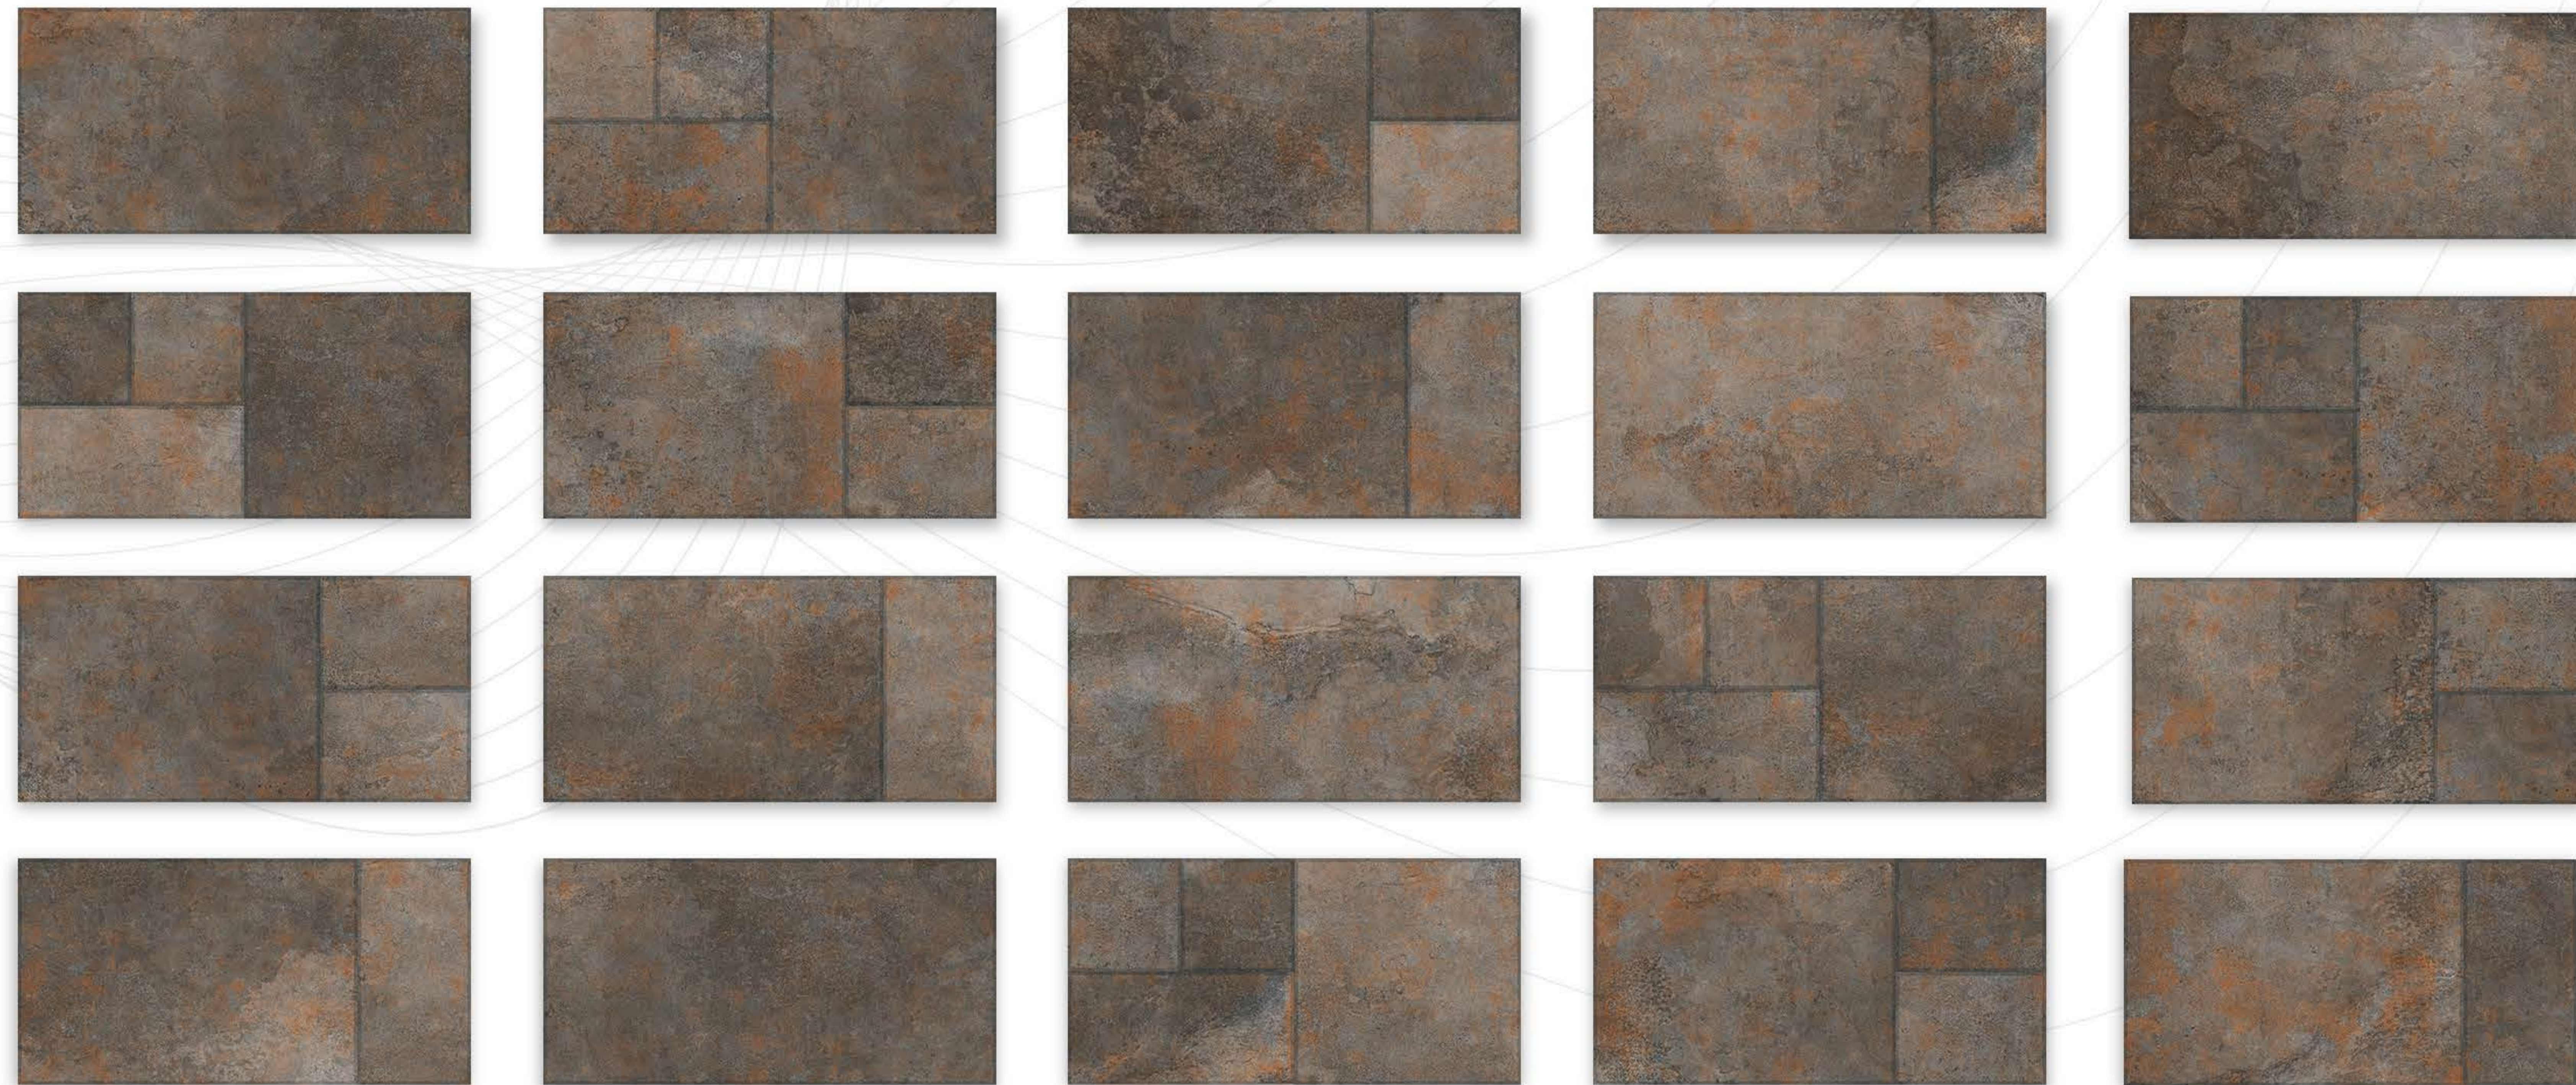

Packaging Details

- 4 Pcs Per Box
- 19 kg.(Approx) Weight Per Box
- 0.72 sqm./per.box Area Coverage

Technical Notes

Vitrified Body

Water
Resistance

Low
Maintenance

Modularity

Technical
Superiority

Application
Floor

Random
Moulds

2mm
Spacer

High
Strength

Ecological