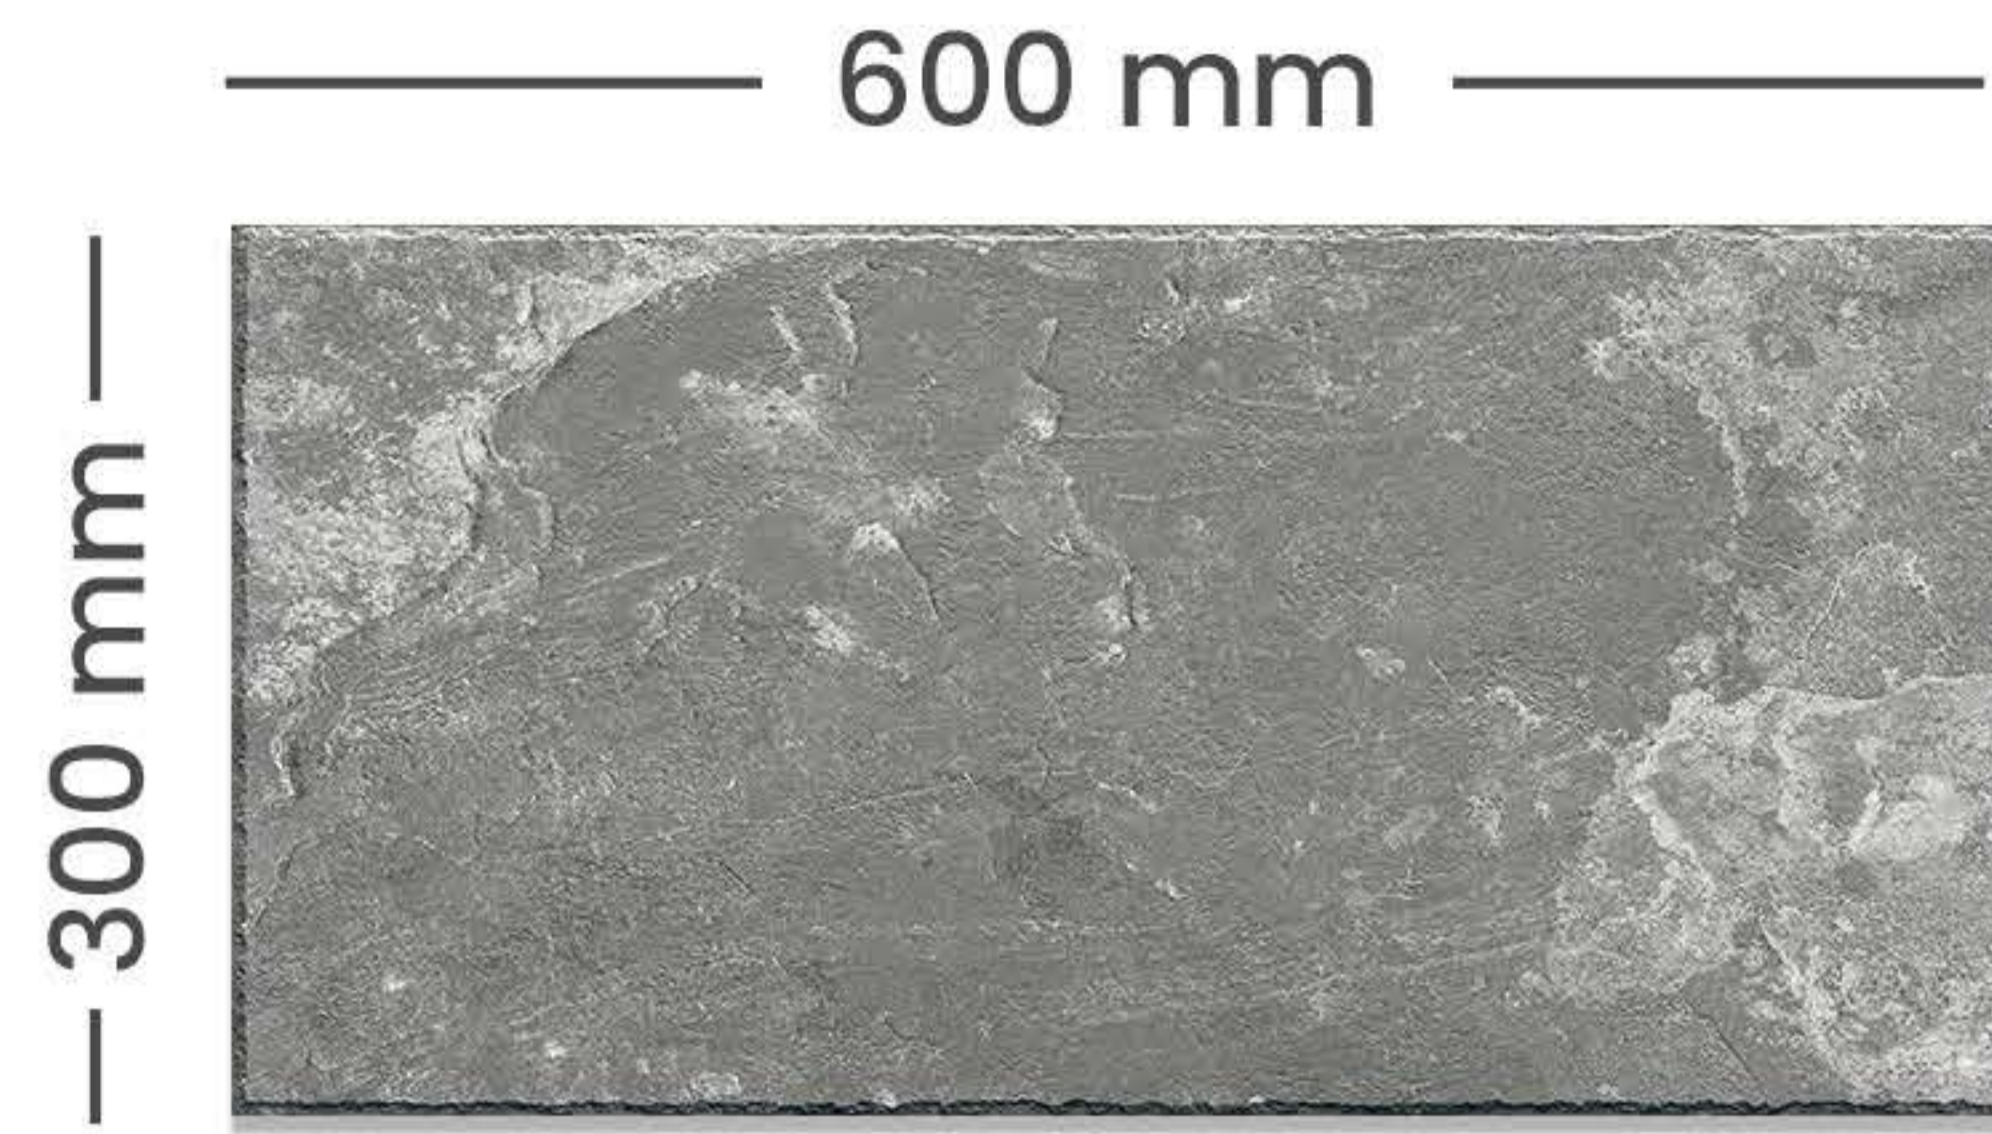

Random
Moulds

2mm
Spacer

High
Strength

Ecological

ROCK 105

300x600 mm / 12 mm
Rustic Matt surface

Size & Thickness

12 mm
Thickness