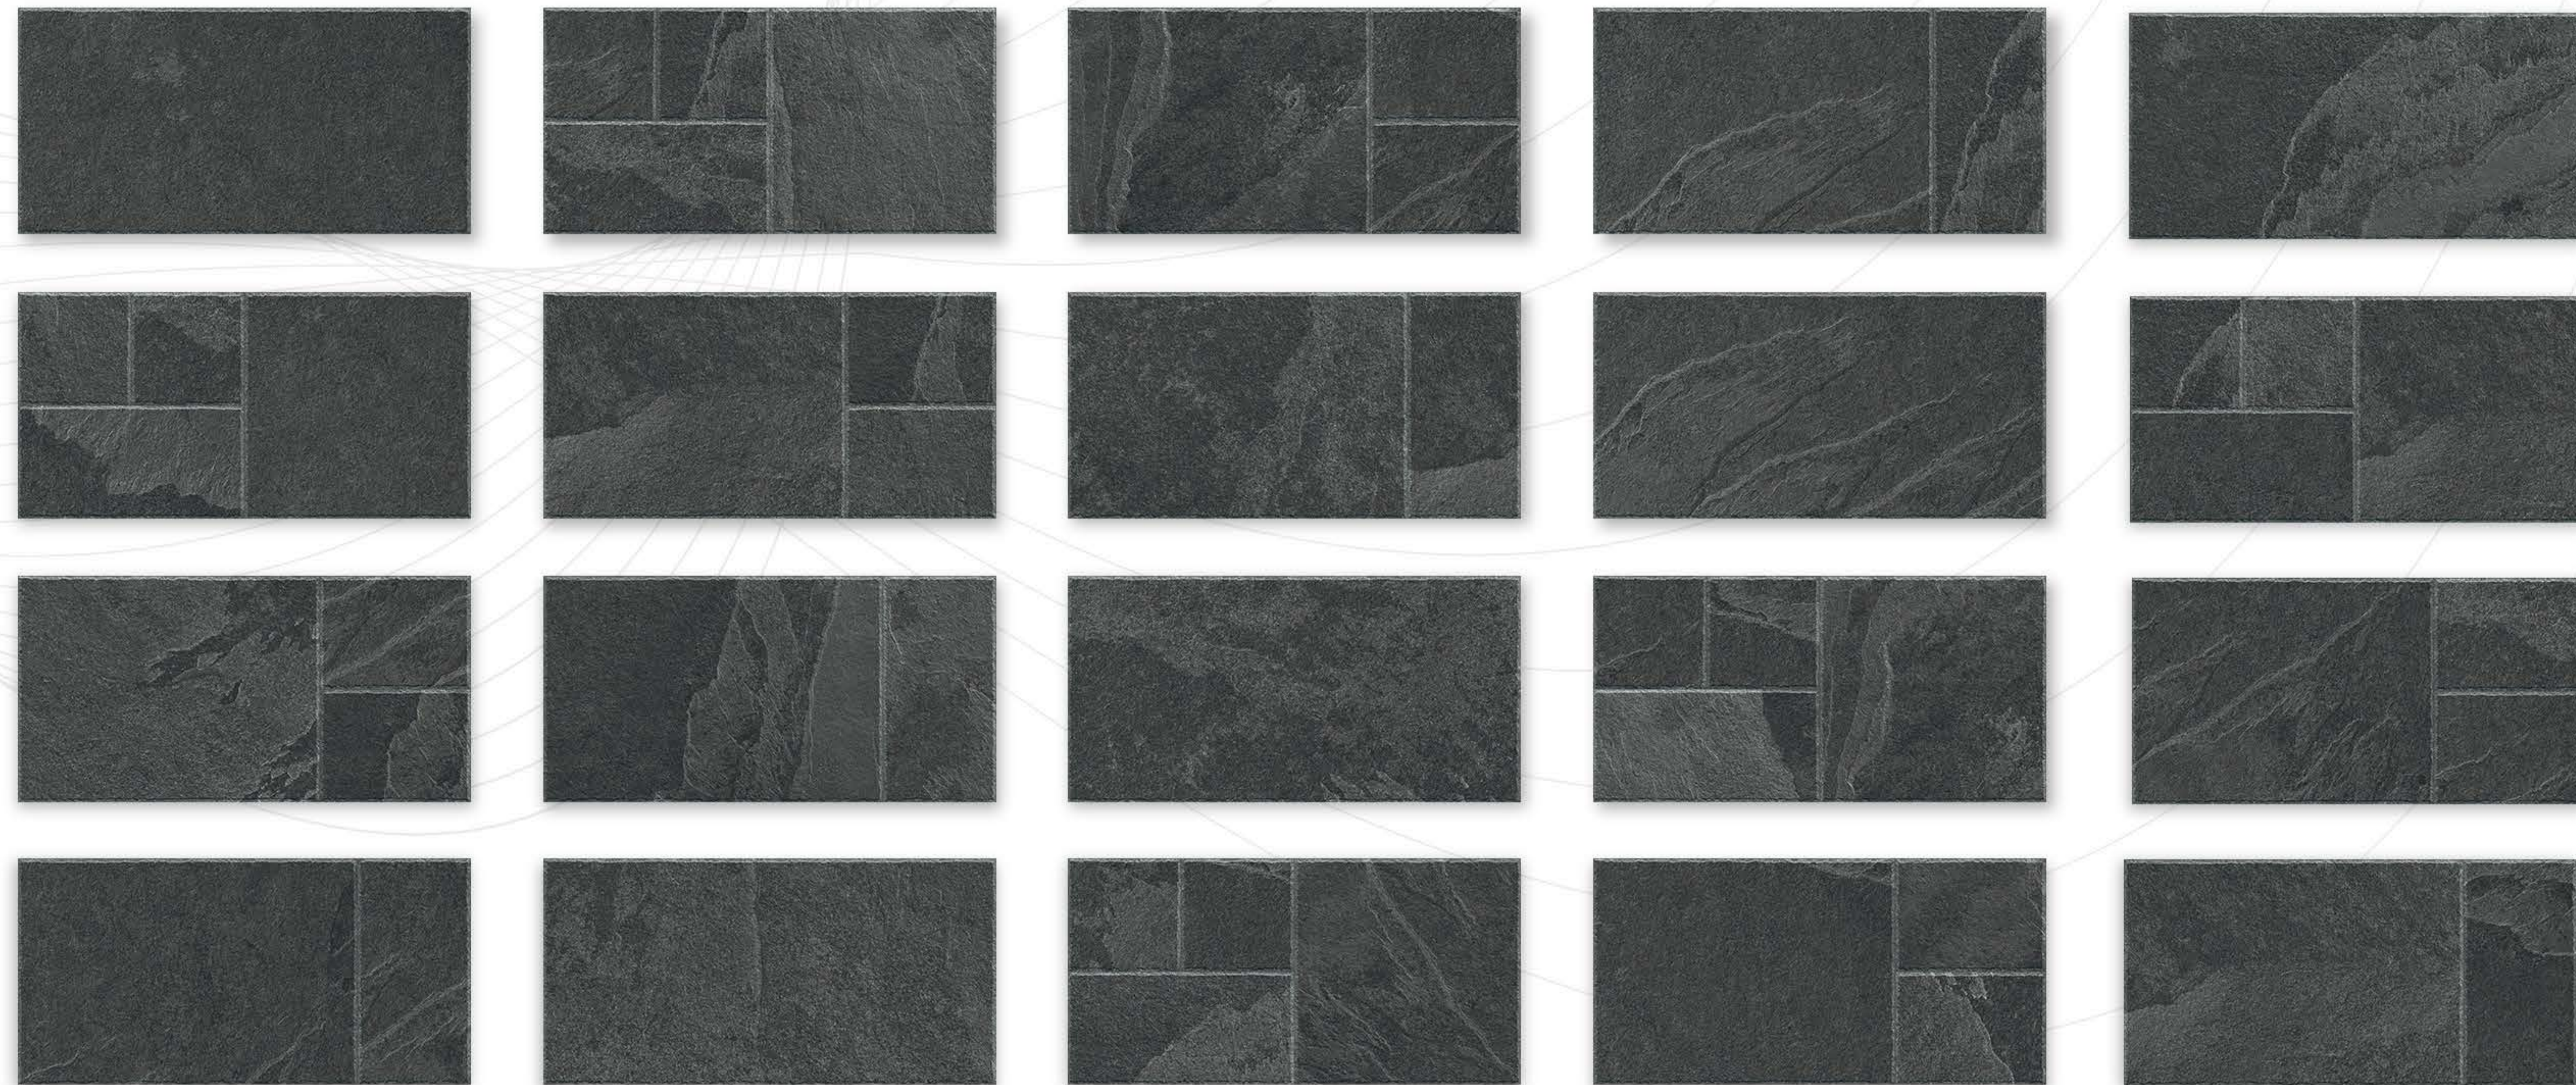

Packaging Details

- 4 Pcs Per Box
- 19 kg.(Approx) Weight Per Box
- 0.72 sqm./per.box Area Coverage

Technical Notes

Vitrified Body

Water
Resistance

Low
Maintenance

Modularity

Technical
Superiority

Application
Floor

Random
Moulds

2mm
Spacer

High
Strength

Ecological