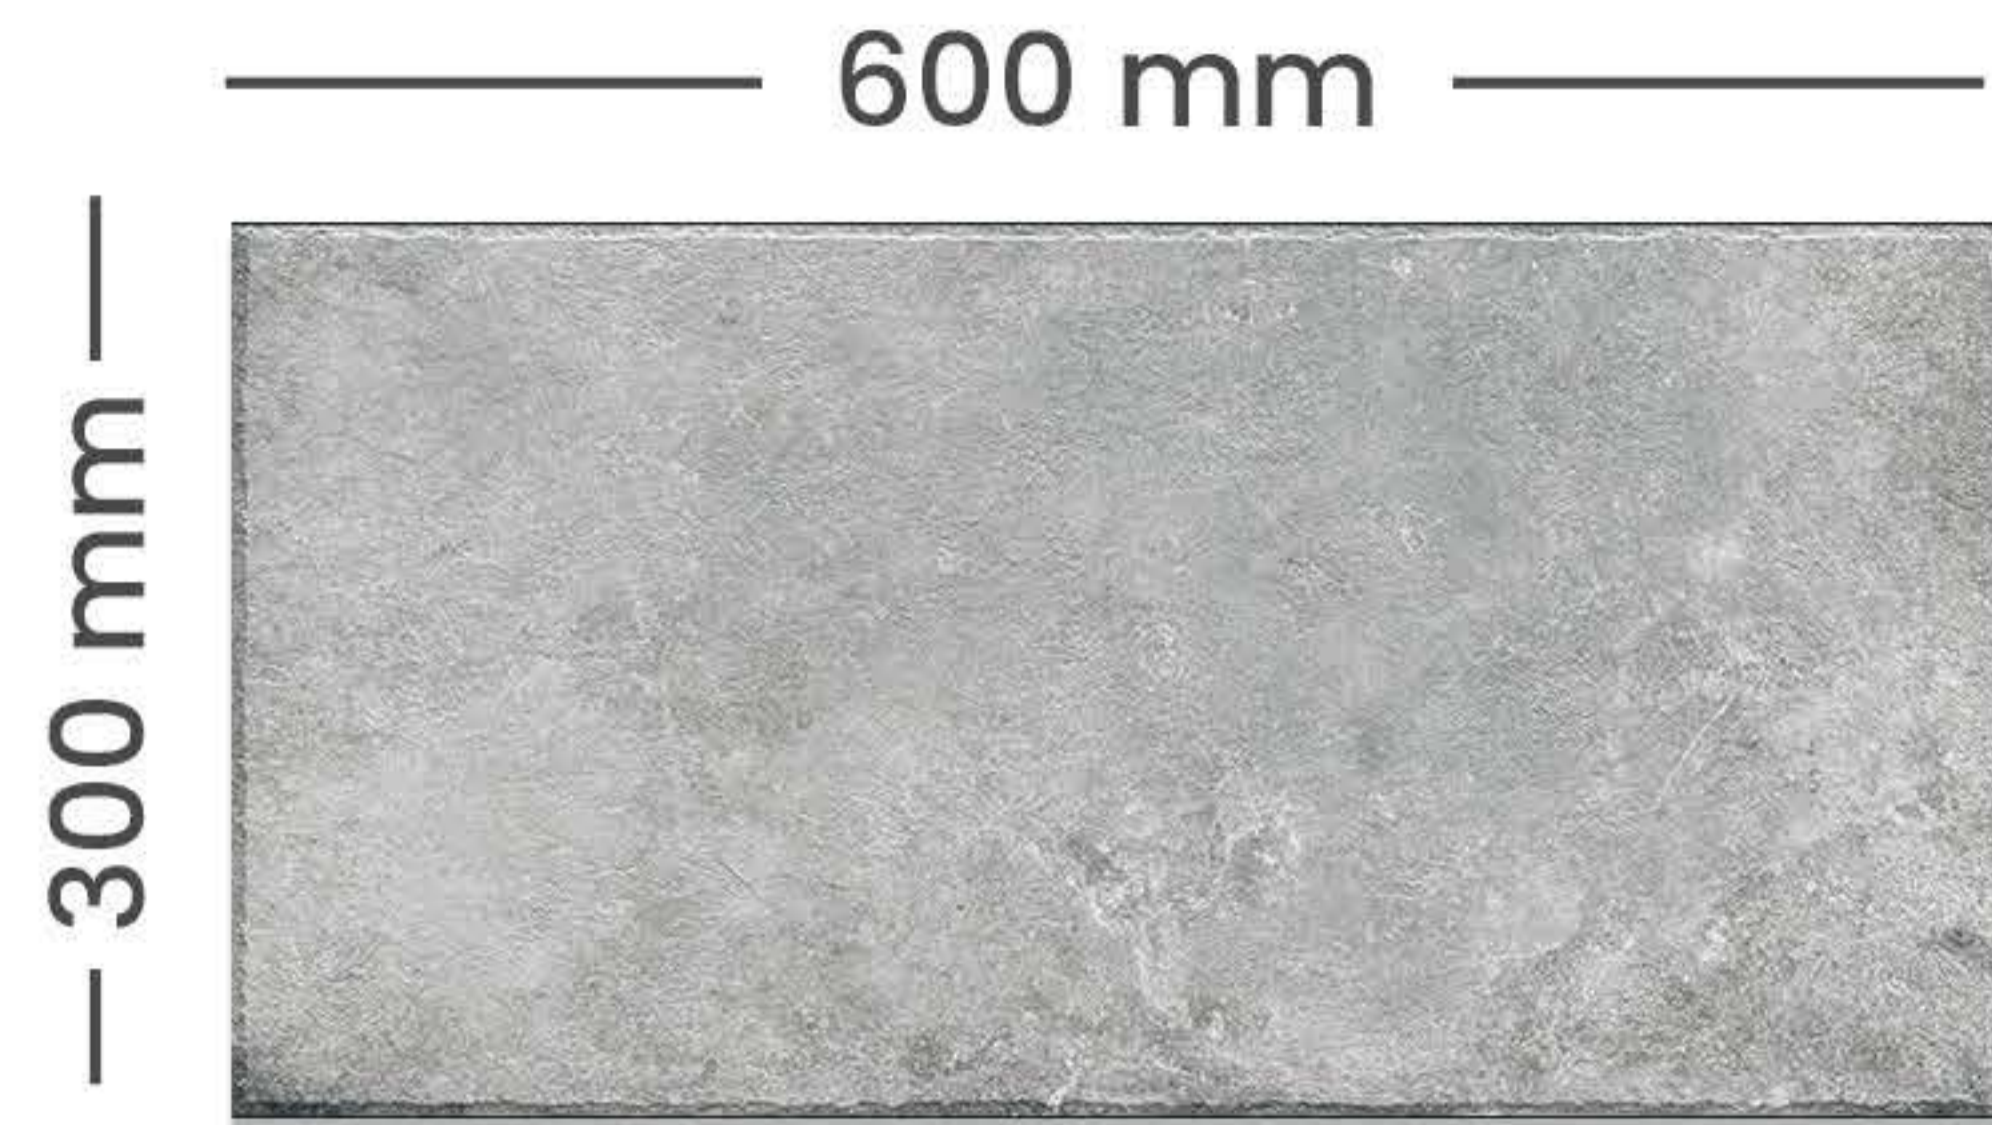

Size & Thickness

12 mm
Thickness

20
Randoms