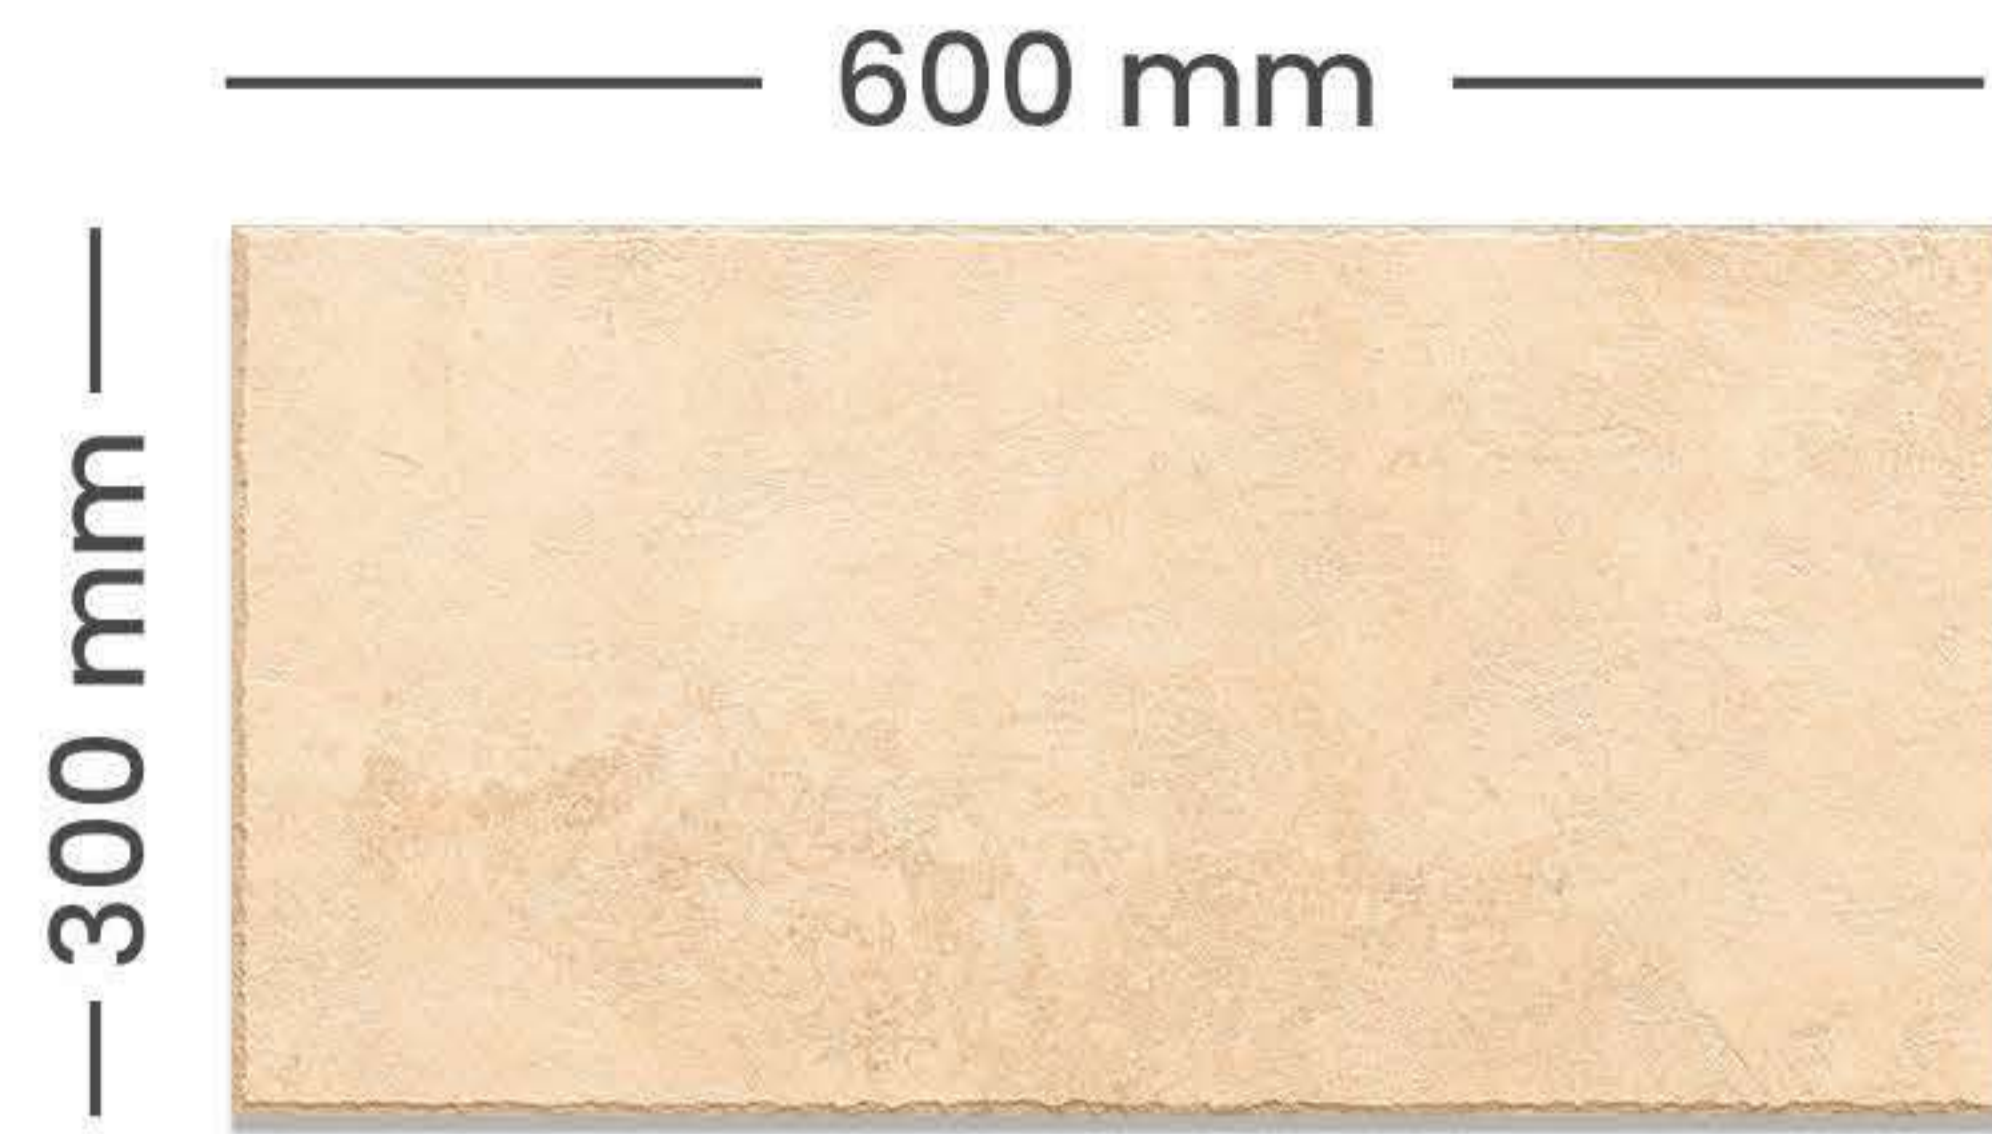

Application
Floor

Random
Moulds

2mm
Spacer

High
Strength

Ecological

ROCK 102

300x600 mm / 12 mm
Rustic Matt surface

Size & Thickness