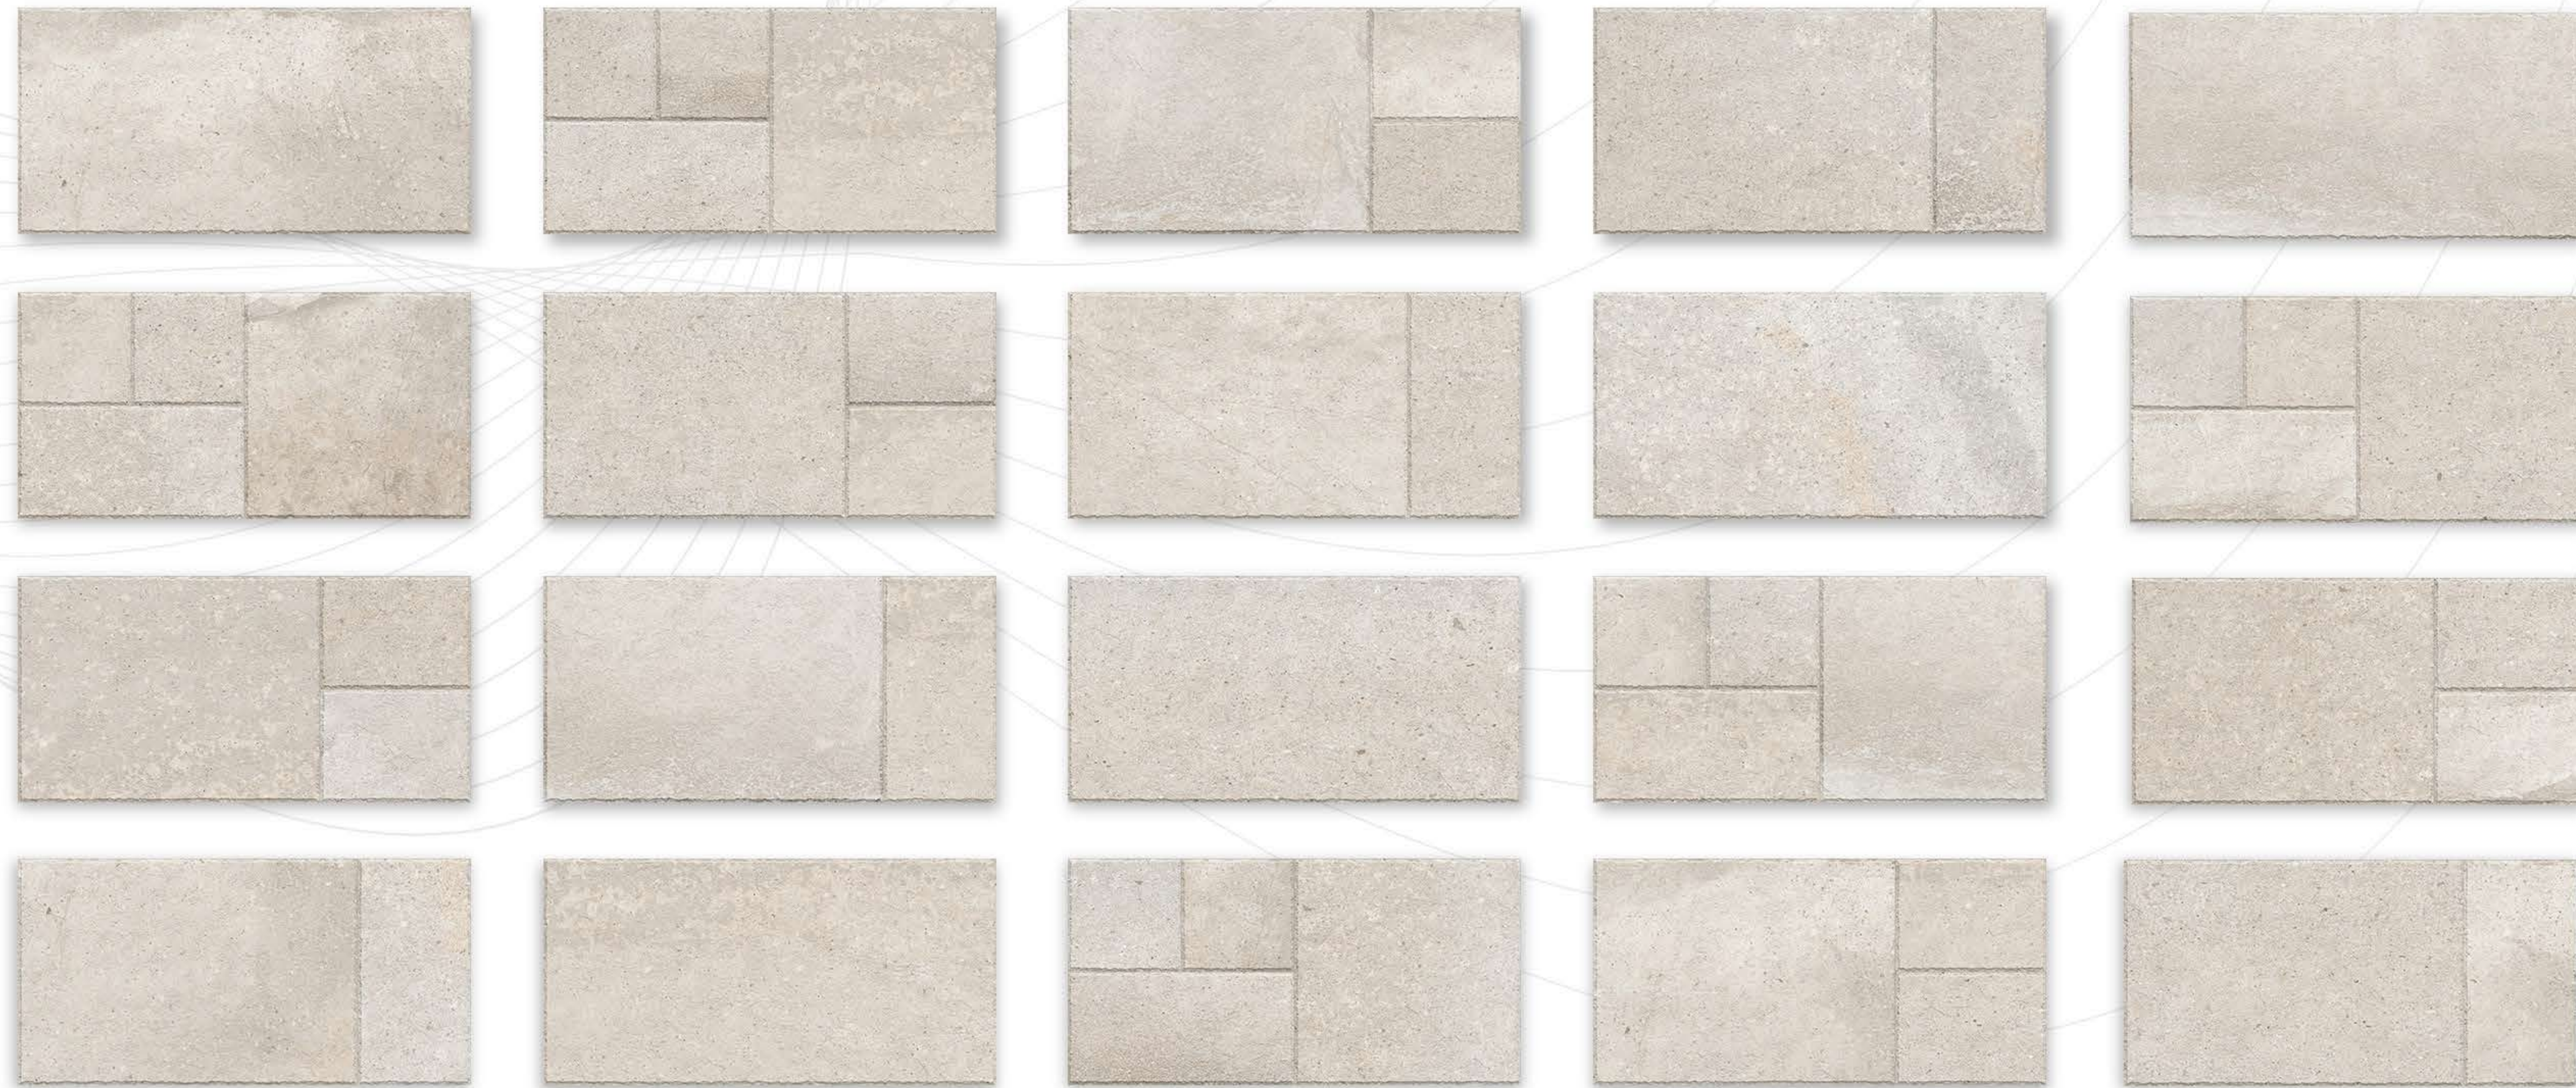

Packaging Details

- 4 Pcs Per Box
- 19 kg.(Approx) Weight Per Box
- 0.72 sqm./per.box Area Coverage

Technical Notes

Vitrified Body

Water
Resistance

Low
Maintenance

Modularity

Technical
Superiority

Application
Floor

Random
Moulds

2mm
Spacer

High
Strength

Ecological