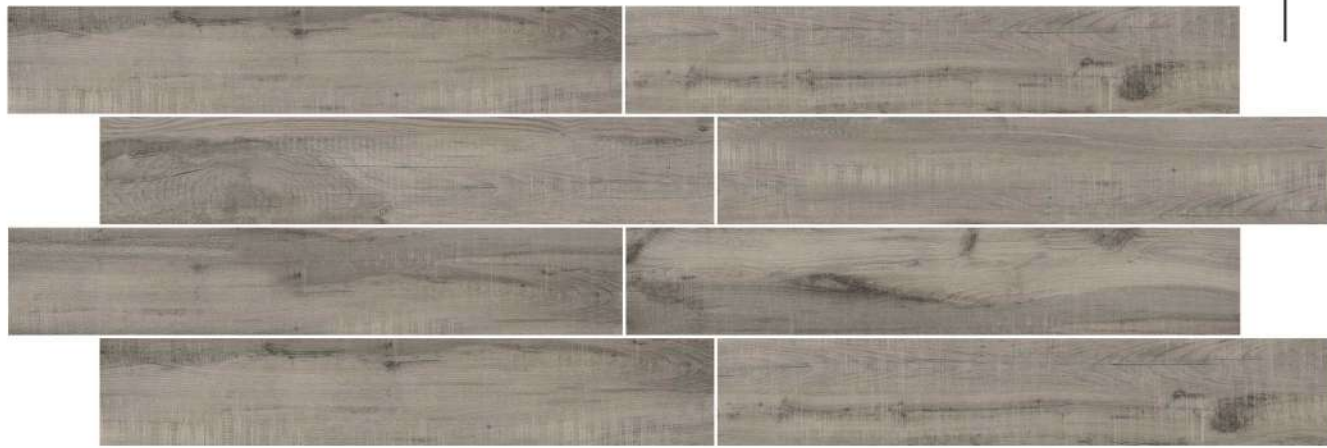

RANDOM -06

SIZE :
200X1200MM
200X1000MM
150X900MM

FINISH :
MATT

SERIES :
WOODEN

200x1200mm