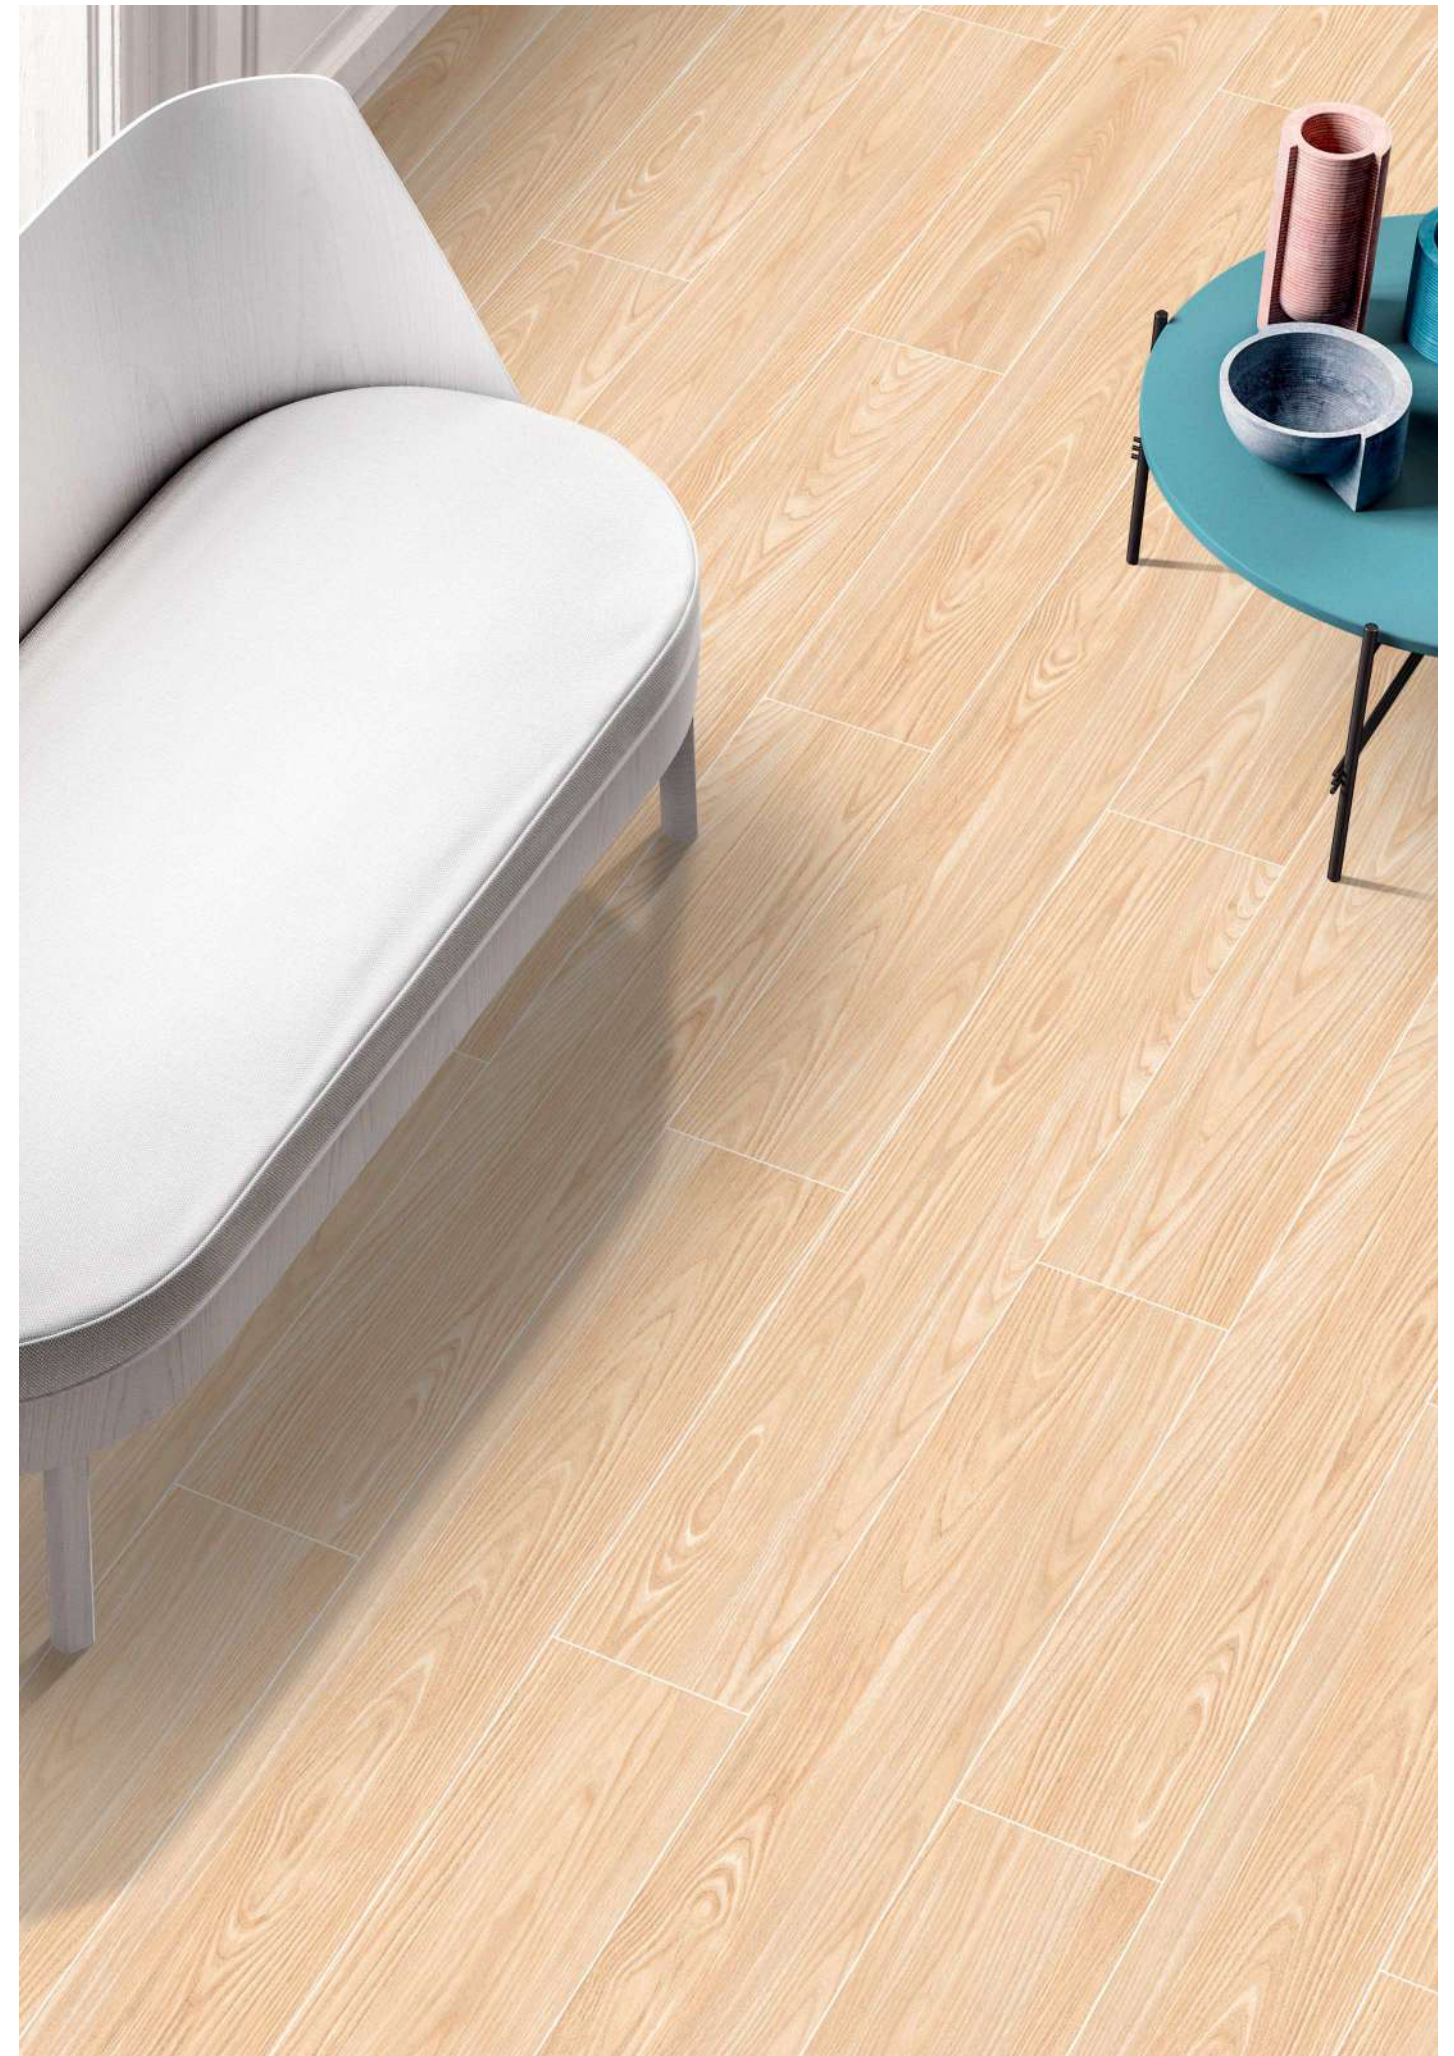

ARTOS CREMA

ARTOS PINE

SCAN OR
TOUCH FOR
360°

RANDOM -08

ASTONE PINE

SCAN OR
TOUCH FOR
360°

RANDOM -06

SIZE :
200X1200MM
200X1000MM
150X900MM