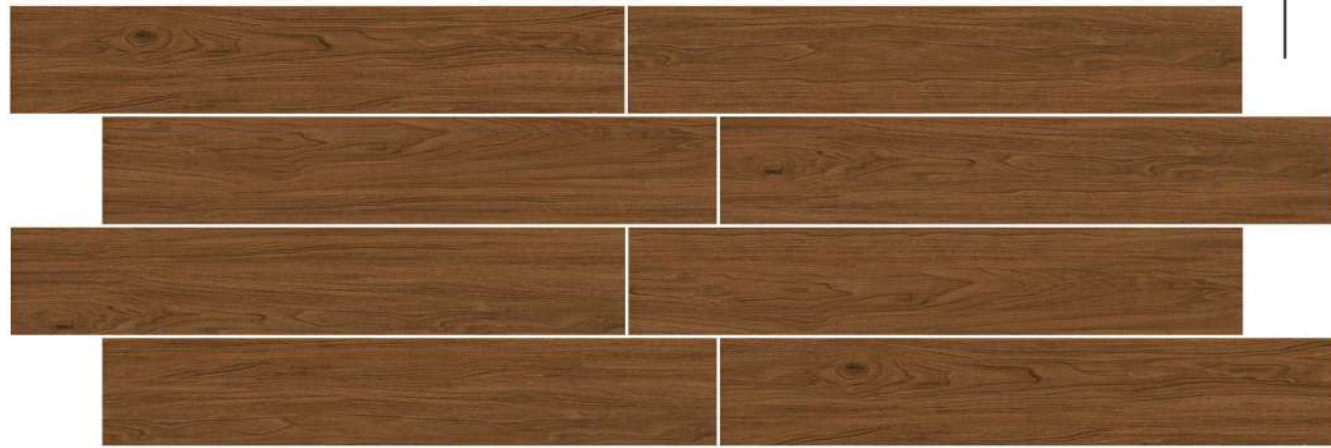

SERIES:
WOODEN

200x1200mm

BIRCH BIANCO

 [BACK TO INDEX](#)

BIRCH WENGE

SCAN OR
TOUCH FOR
360

RANDOM -07

BOSTAN SANDAL