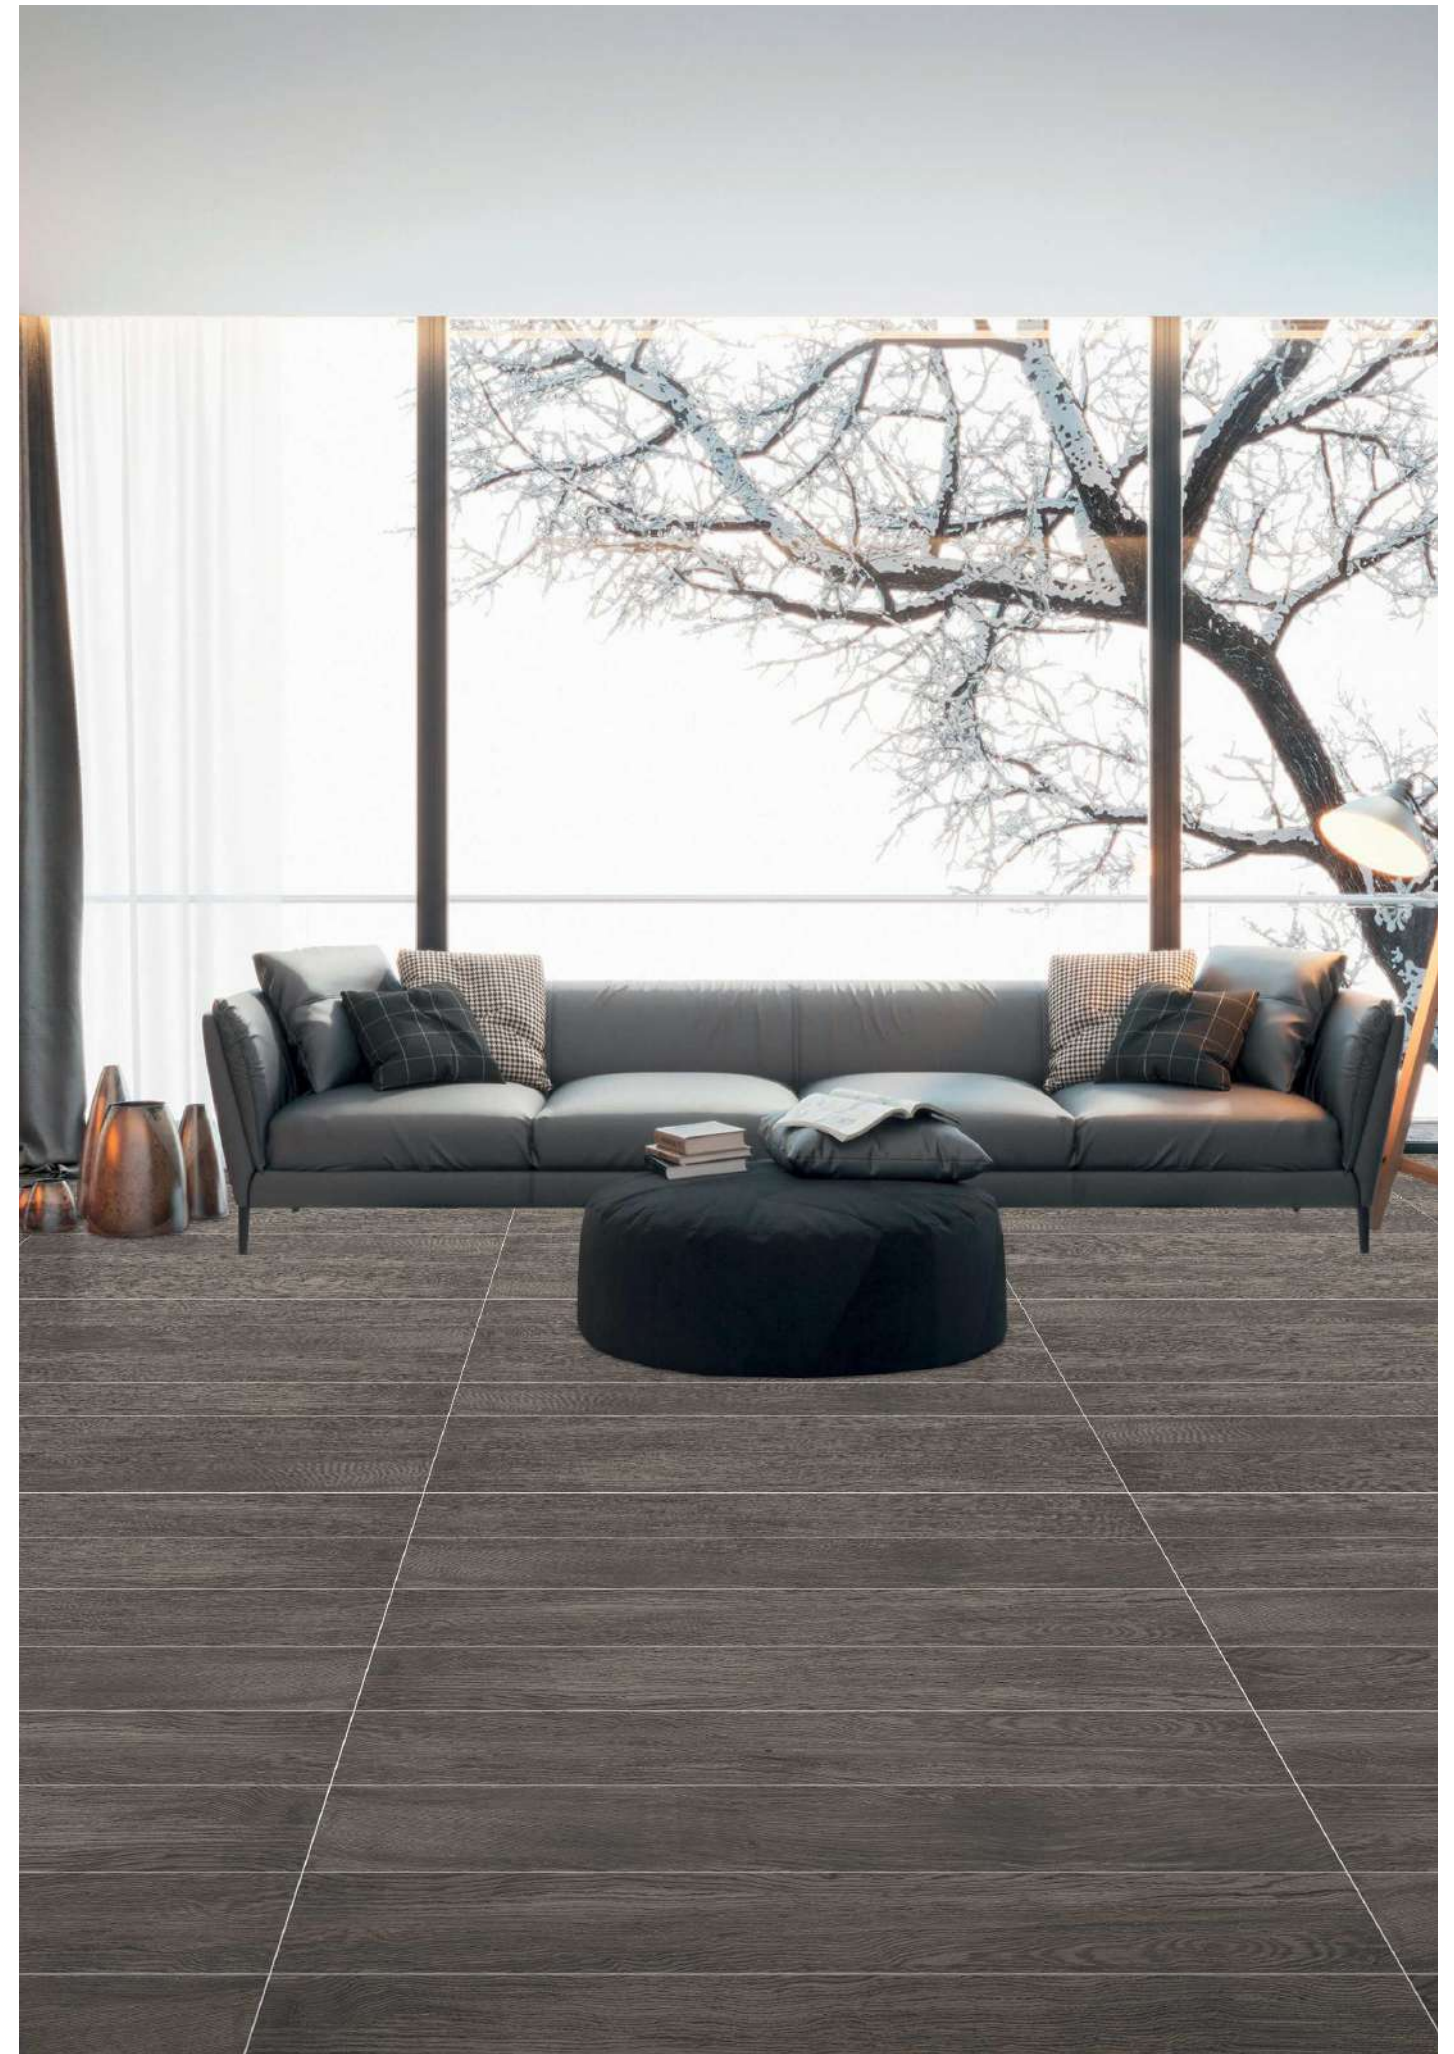

TENDA GREY

SCAN OR
TOUCH FOR
360

RANDOM -06

200x1200mm

SIZE:
200X1200MM
200X1000MM
150X900MM

FINISH:
MATT

SERIES:
WOODEN

TENDA GREY