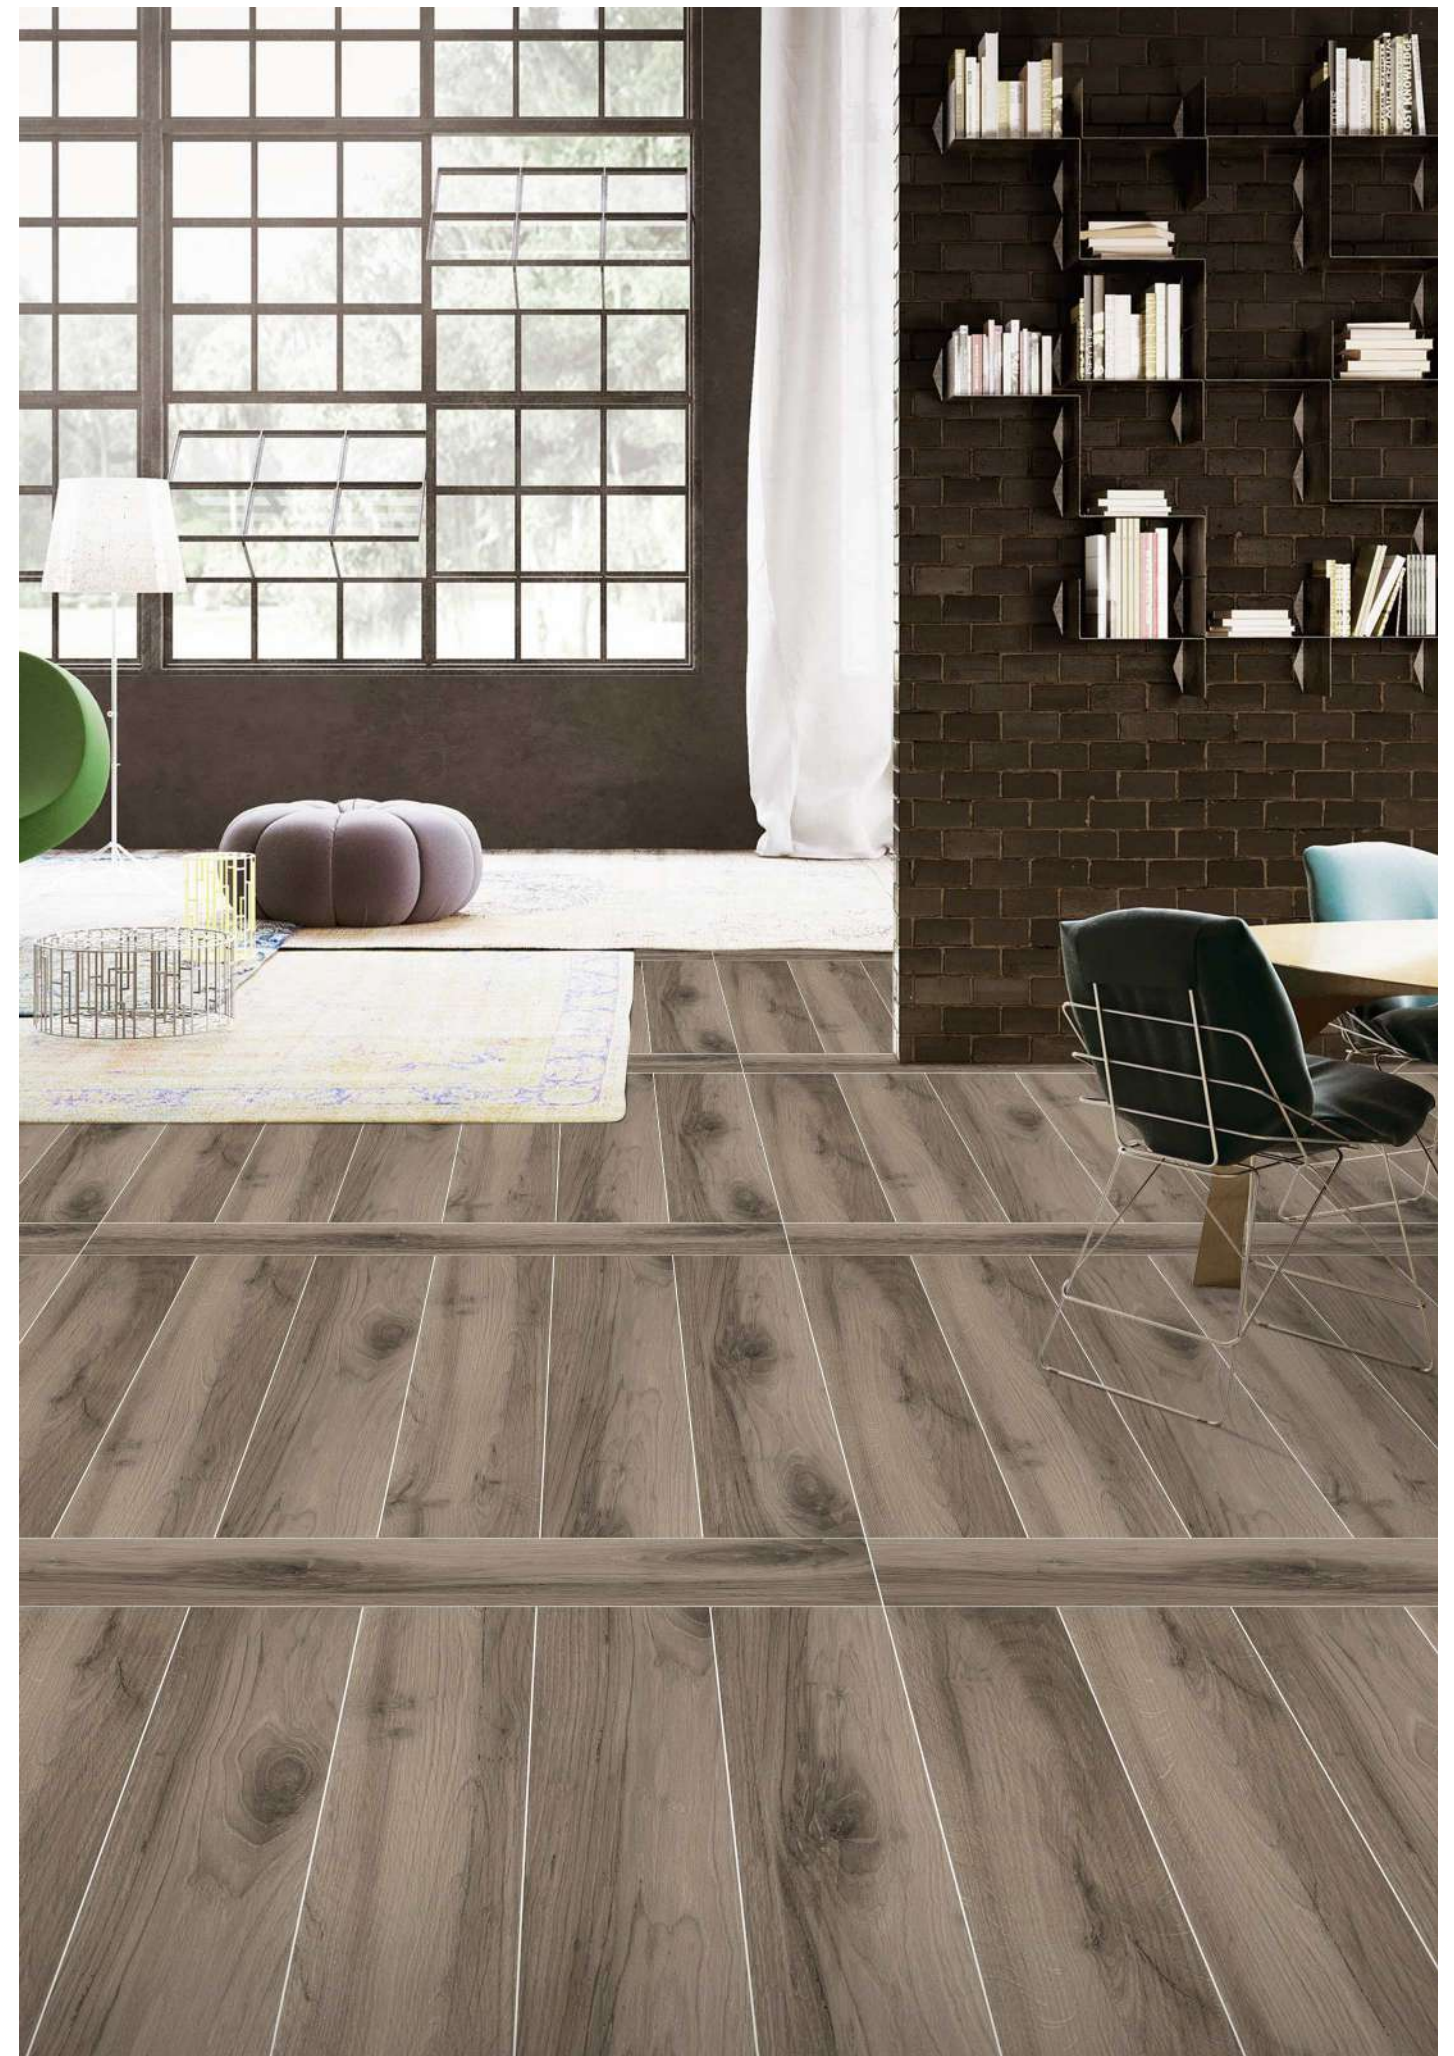

SERIES :
WOODEN

200x1200mm

APRICOT BLACK

BACK TO INDEX

ARIZON HONEY

SCAN OR
TOUCH FOR
360

RANDOM -06

ARJUN WOOD
BROWN