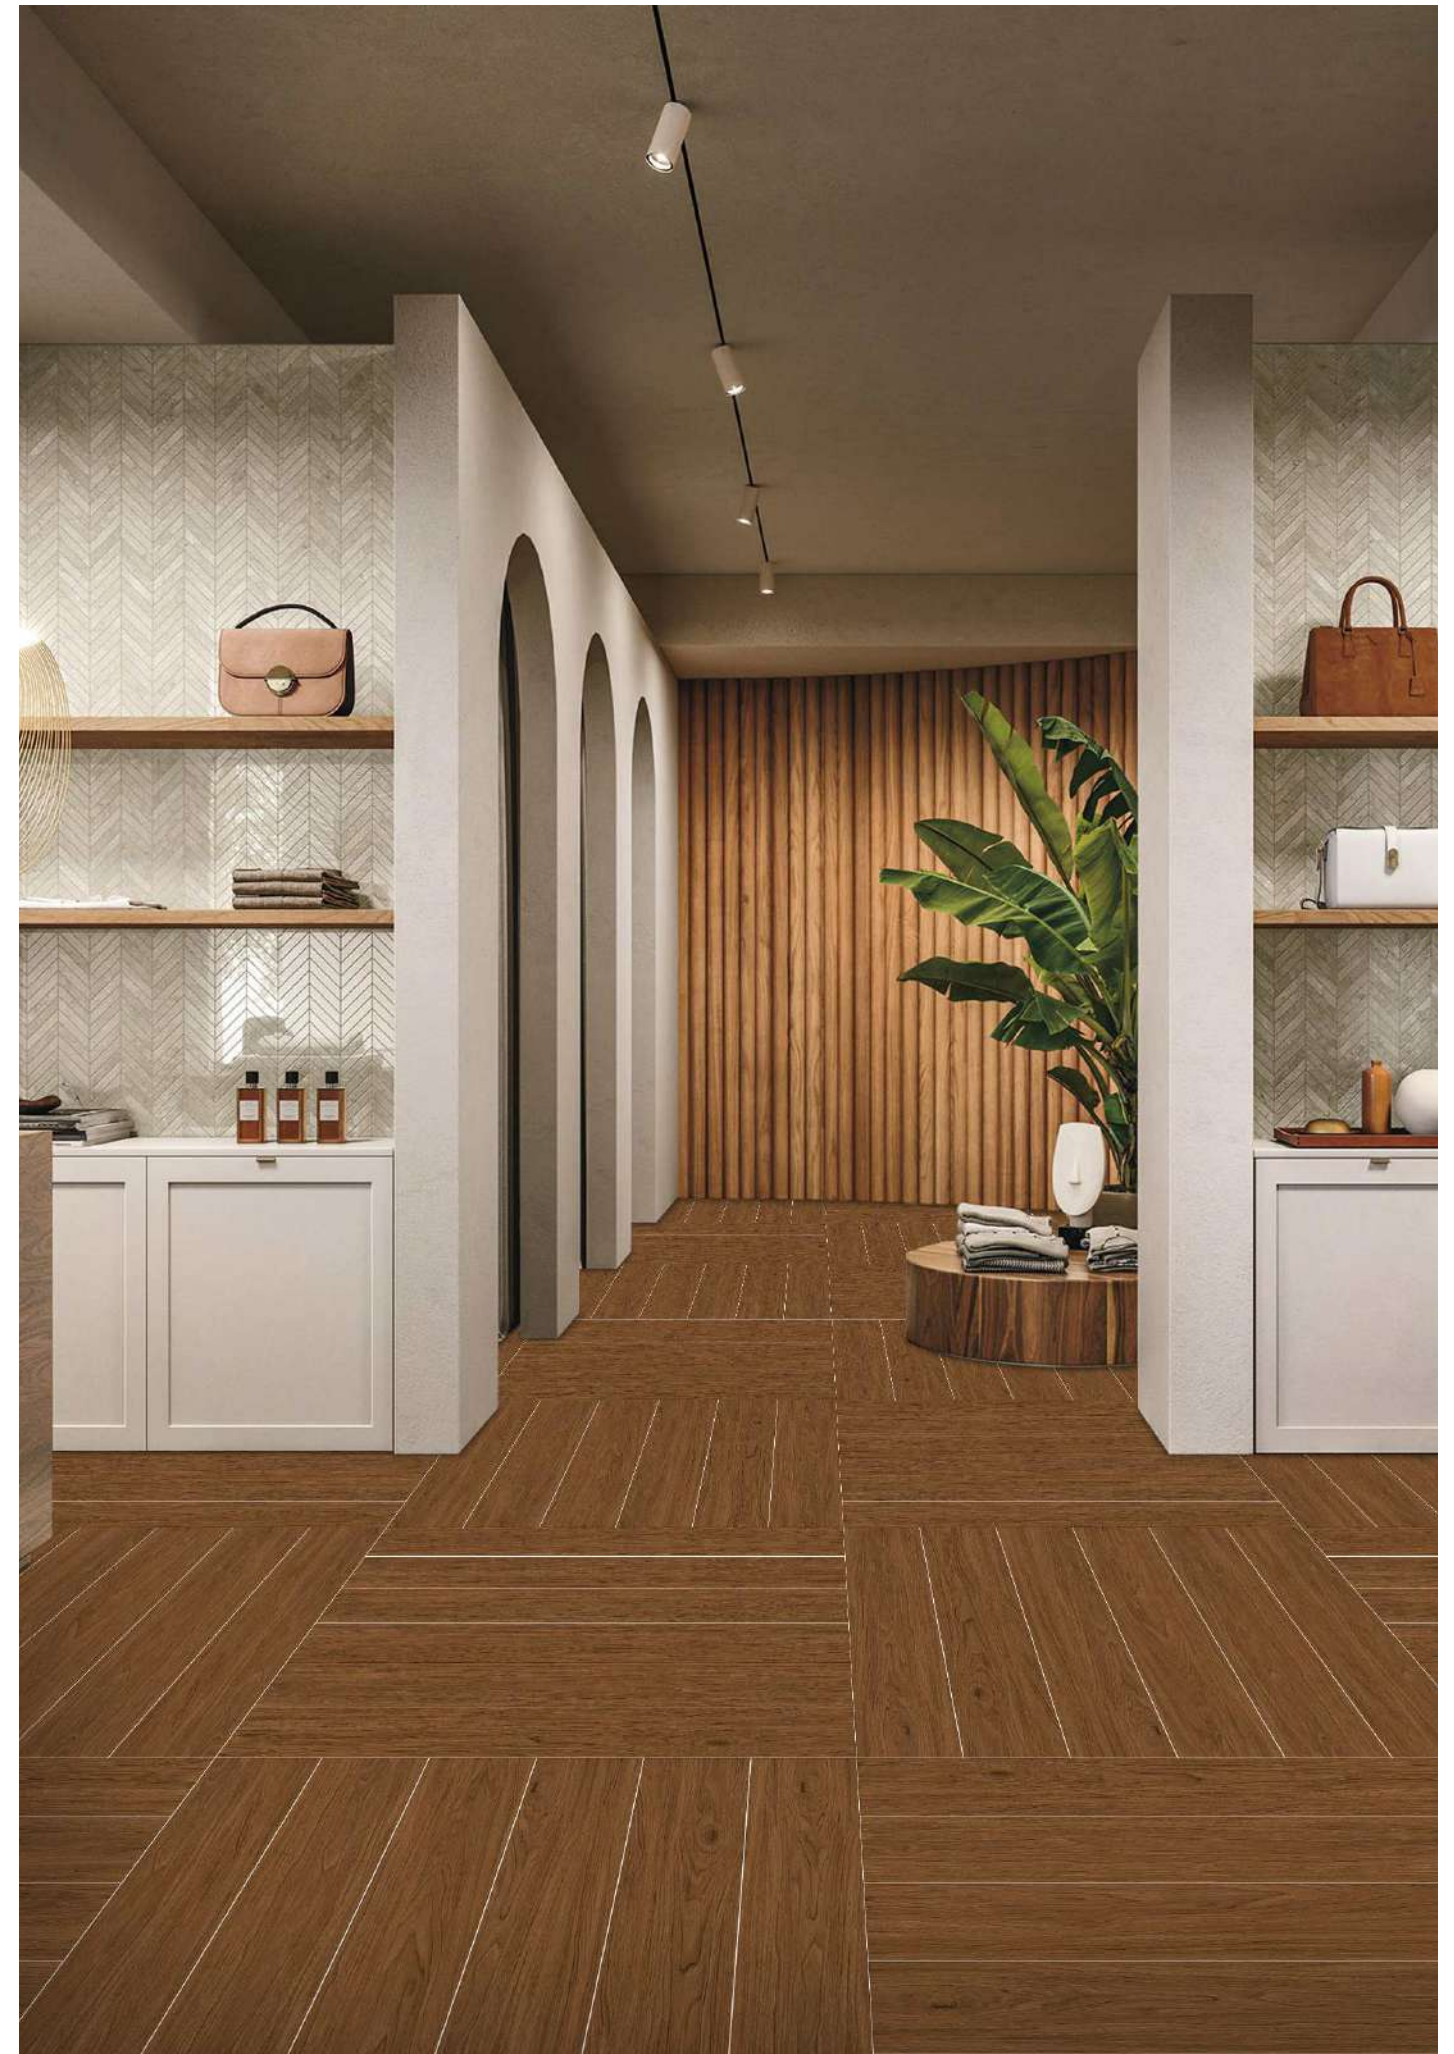

SCAN OR
TOUCH FOR
360

RANDOM -08

SIZE :
200X1200MM
200X1000MM
150X900MM

FINISH :
MATT

SERIES :
WOODEN

200x1200mm

BIRCH WENGE