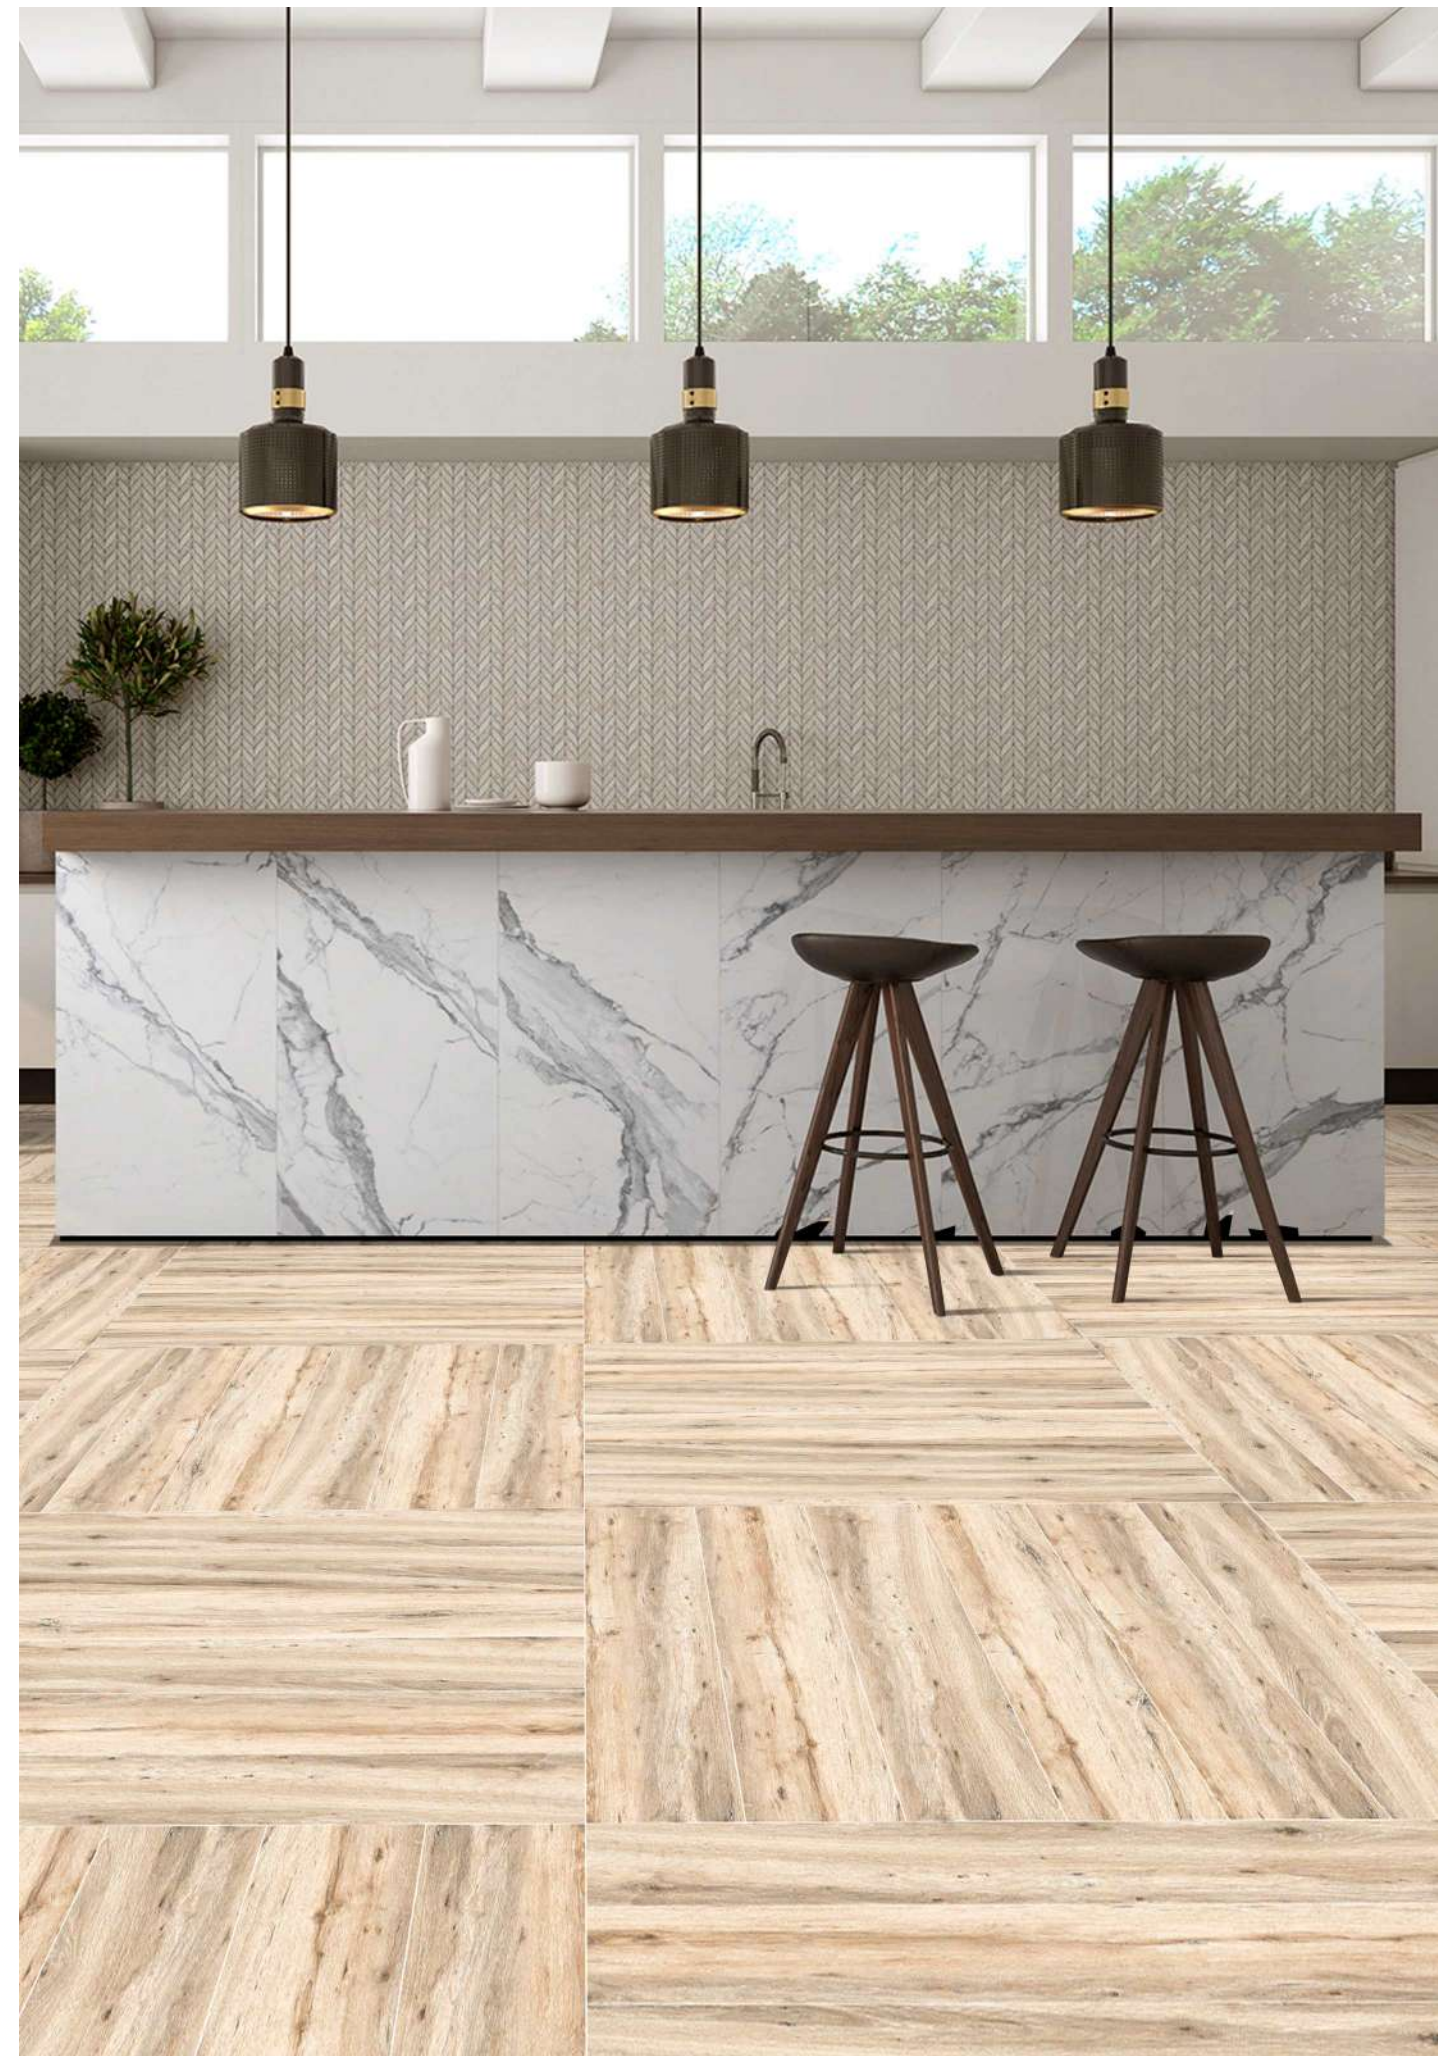

CREMA

CANARY BEIGE

SCAN OR
TOUCH FOR
360

RANDOM-09

SIZE:
200X1200MM
200X1000MM
150X900MM

FINISH:
MATT

SERIES:
WOODEN

200x1200mm