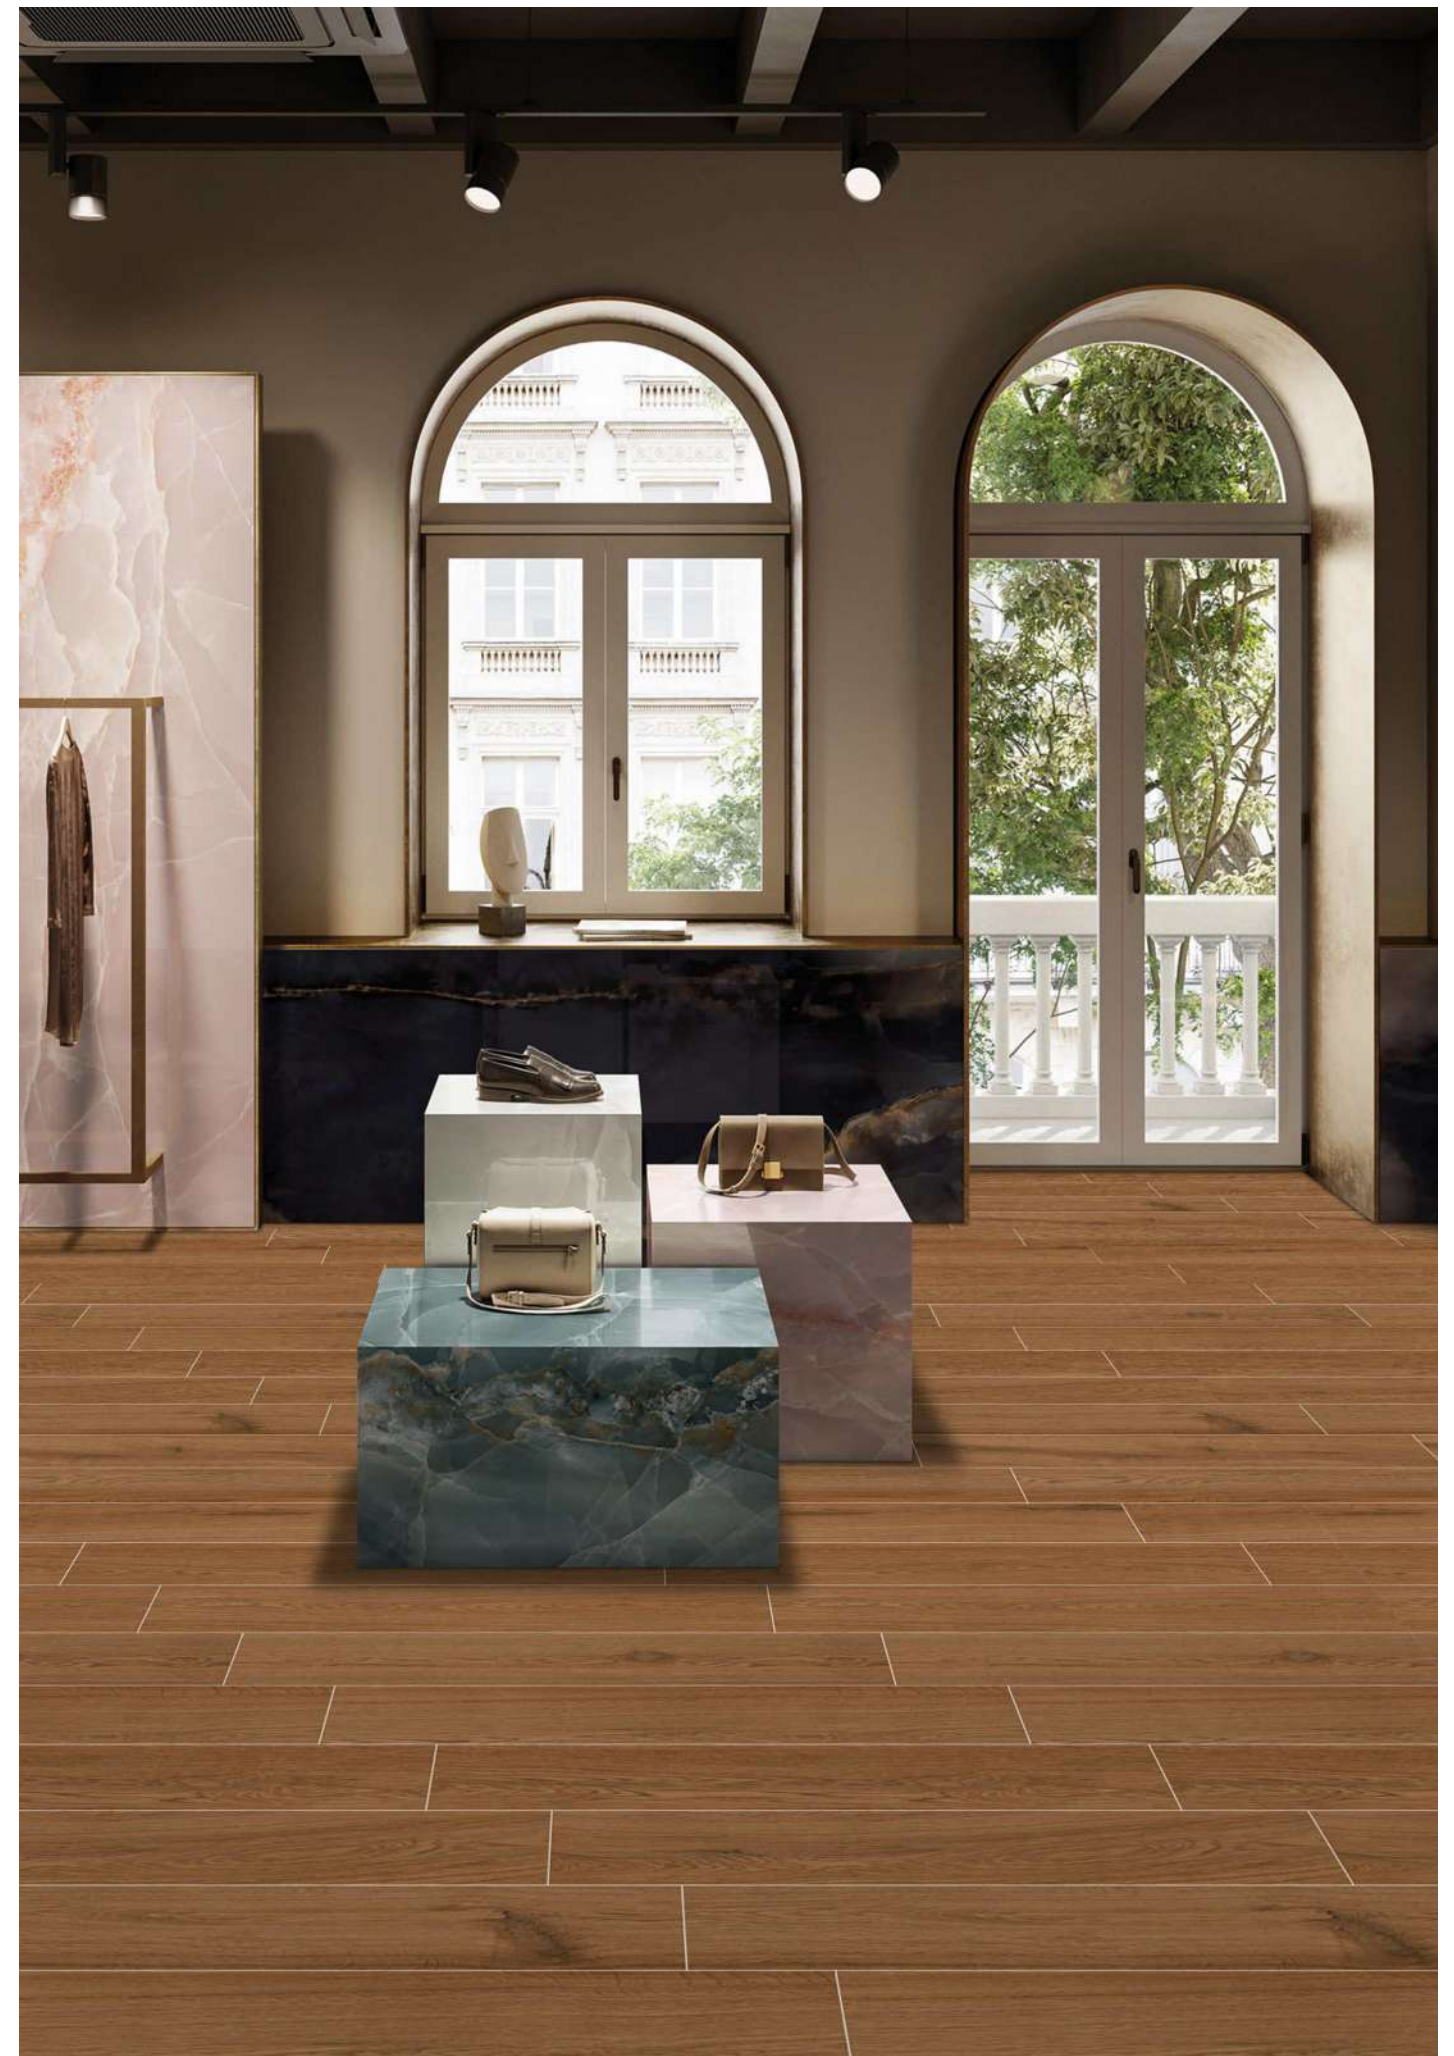

SCAN OR
TOUCH FOR
360

RANDOM -10

SIZE:
200X1200MM
200X1000MM
150X900MM

FINISH:
MATT

SERIES:
WOODEN

200x1200mm

CINAMON BROWN