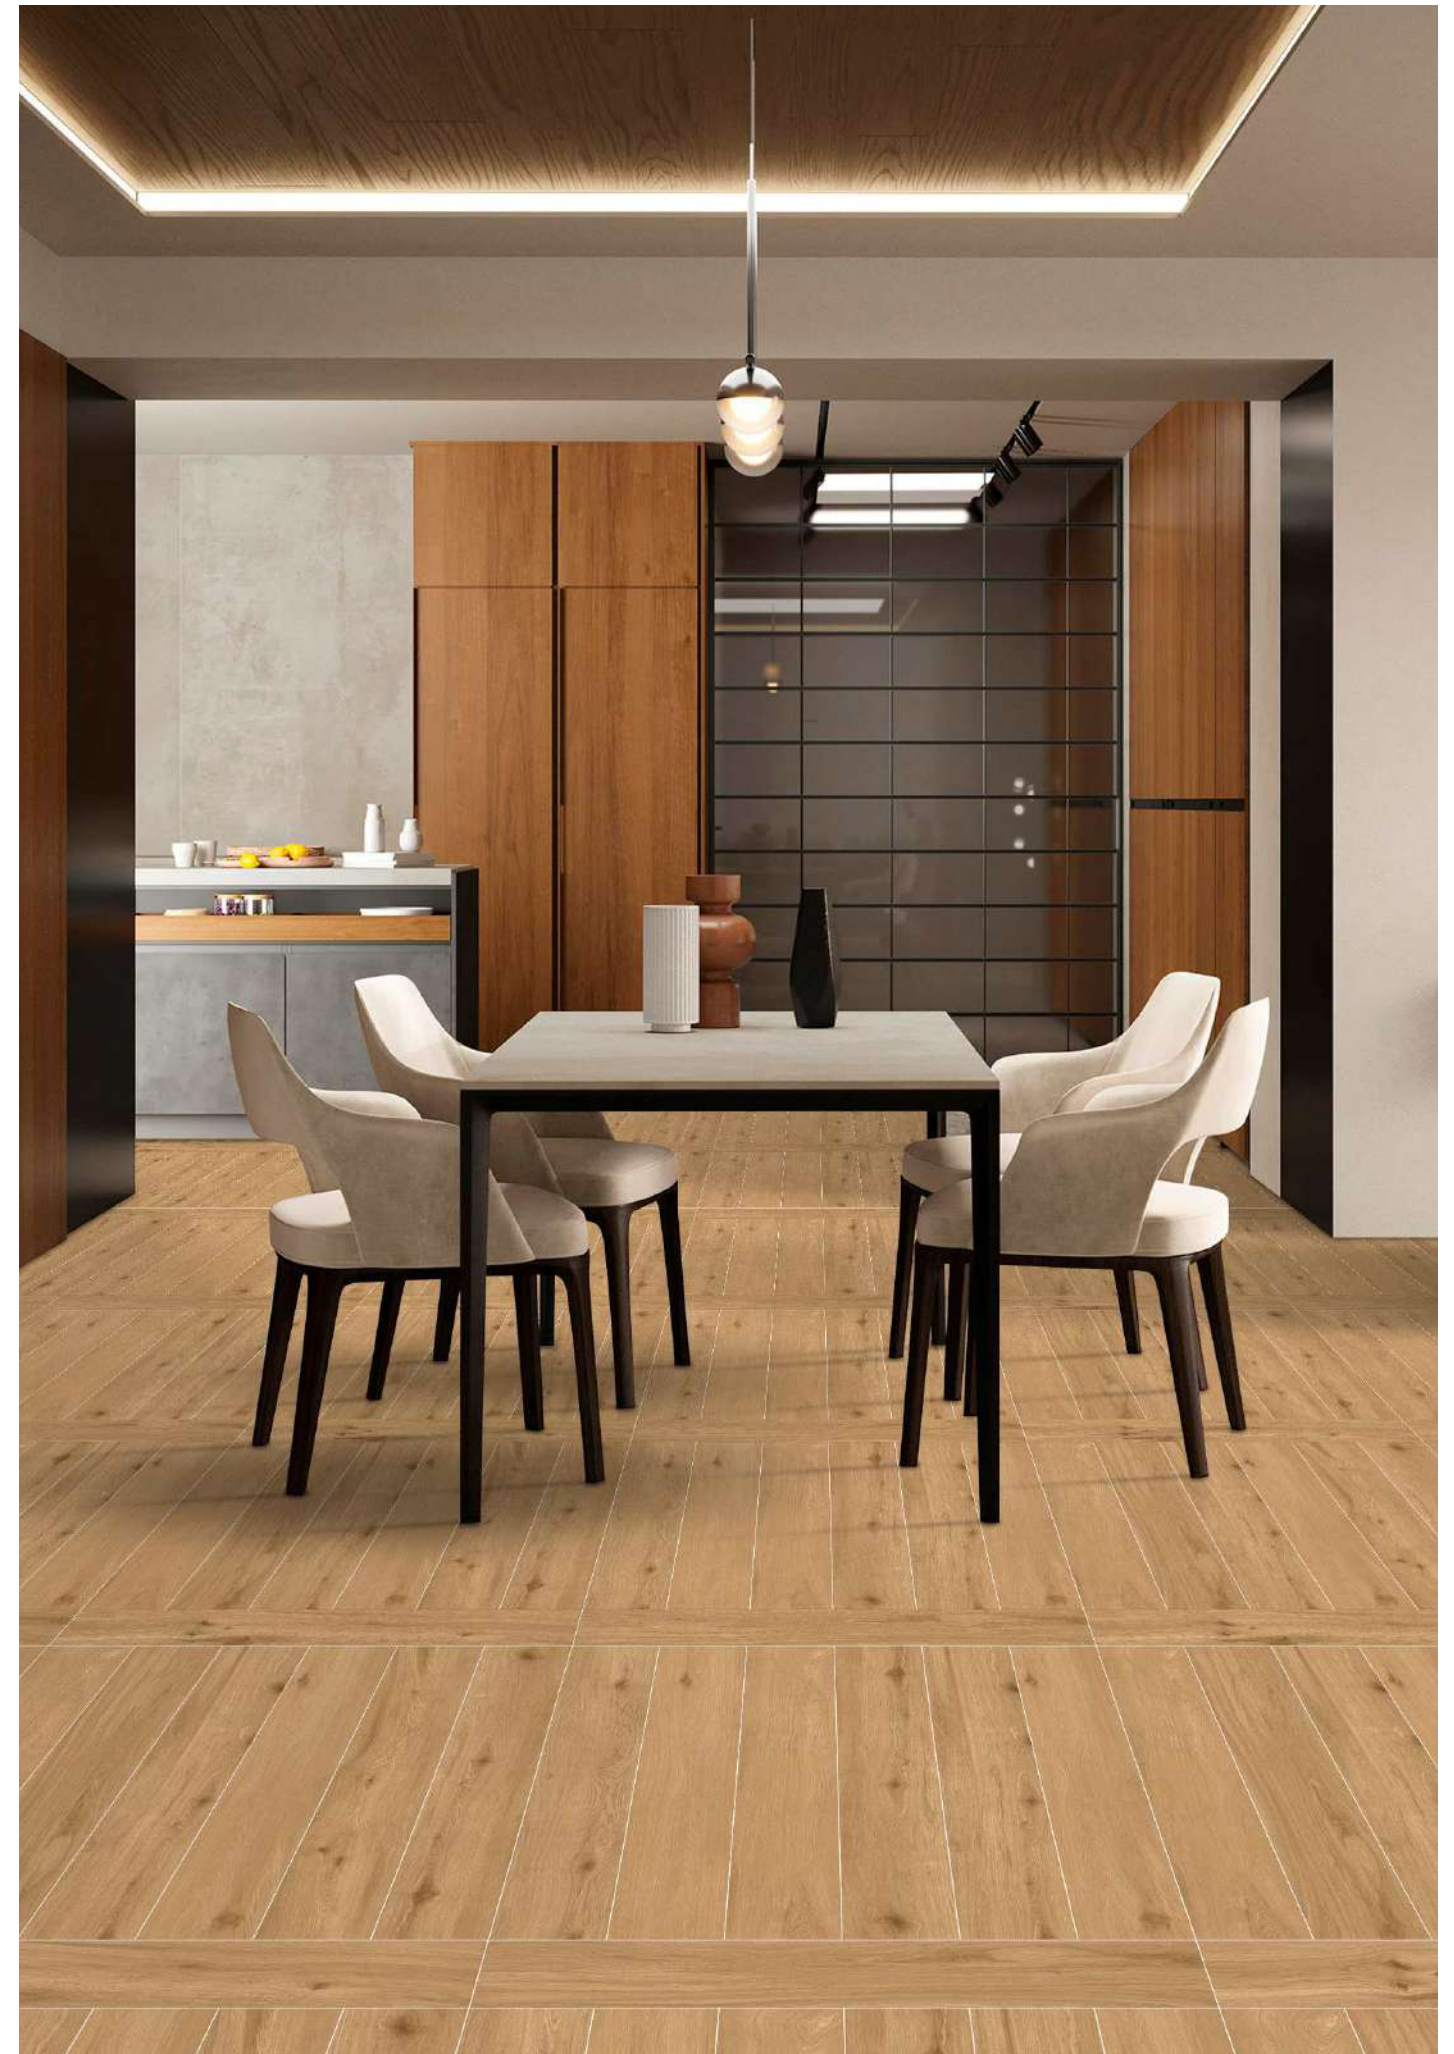

FENIS HONEY

SCAN OR
TOUCH FOR
360°

RANDOM -06

SIZE:
200X1200MM
200X1000MM
150X900MM

FINISH:
MATT

SERIES:
WOODEN

200x1200mm

FEB BROWN