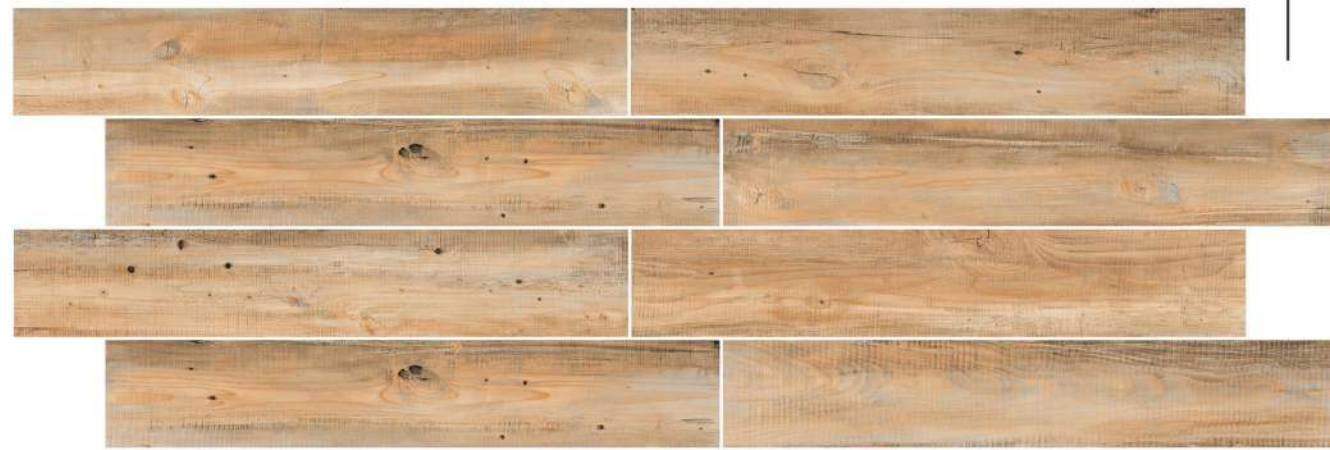

**LUX IMPERIAL
PINE**