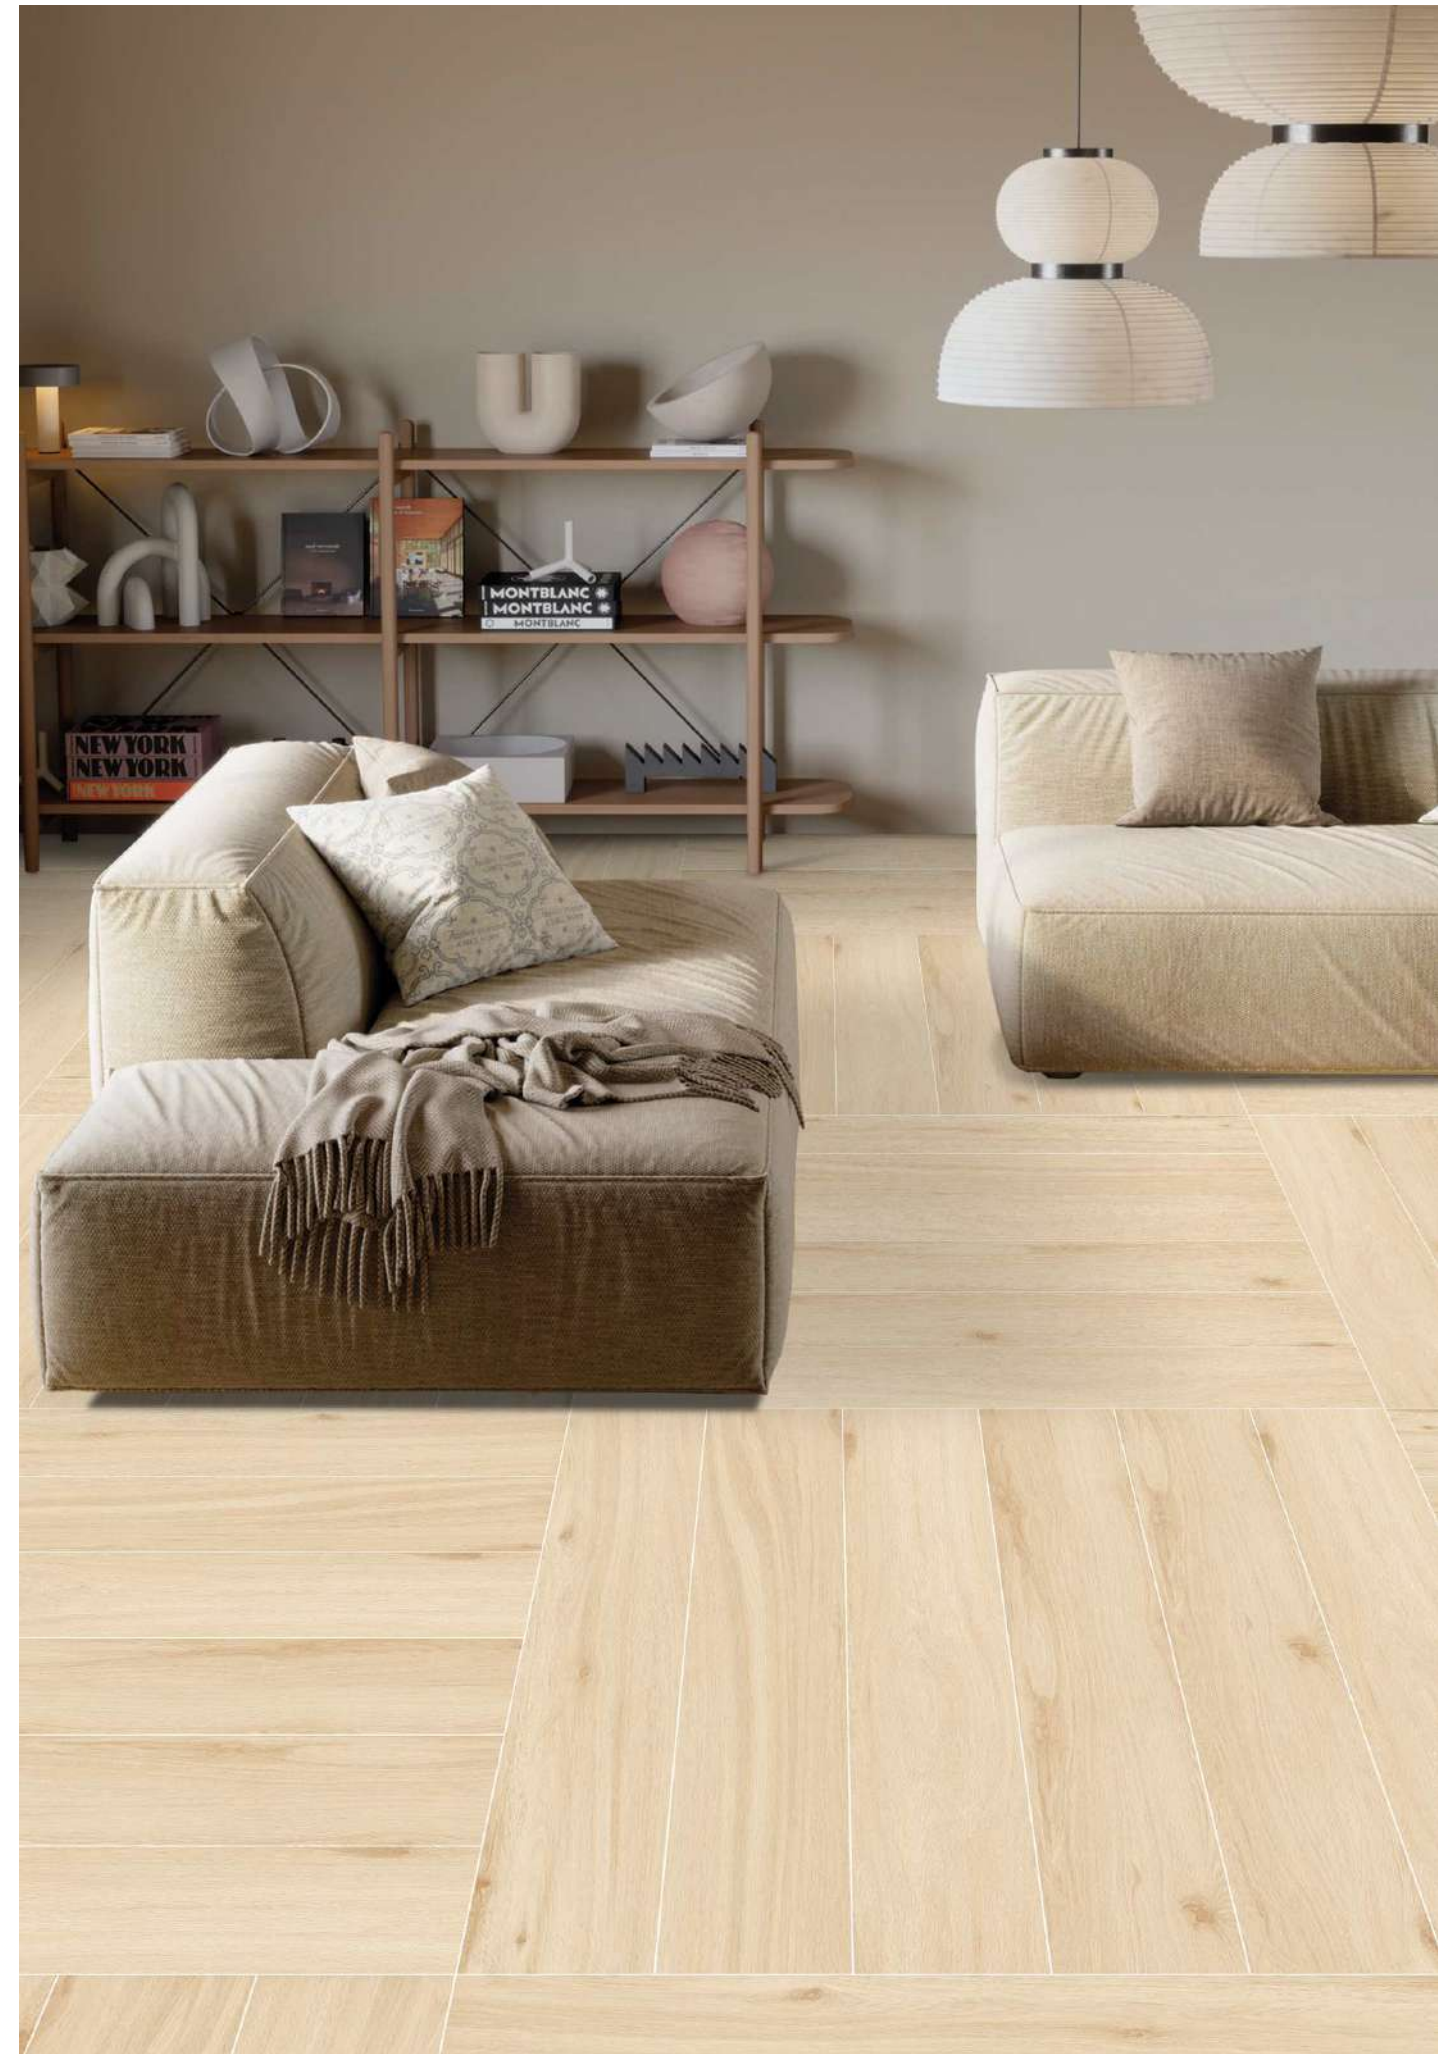

RANDOM -05

**CANADIAN
BROWN**

SCAN OR
TOUCH FOR
360

RANDOM -07

SIZE:
200X1200MM
200X1000MM
150X900MM

FINISH:
MATT

SERIES:
WOODEN

200x1200mm