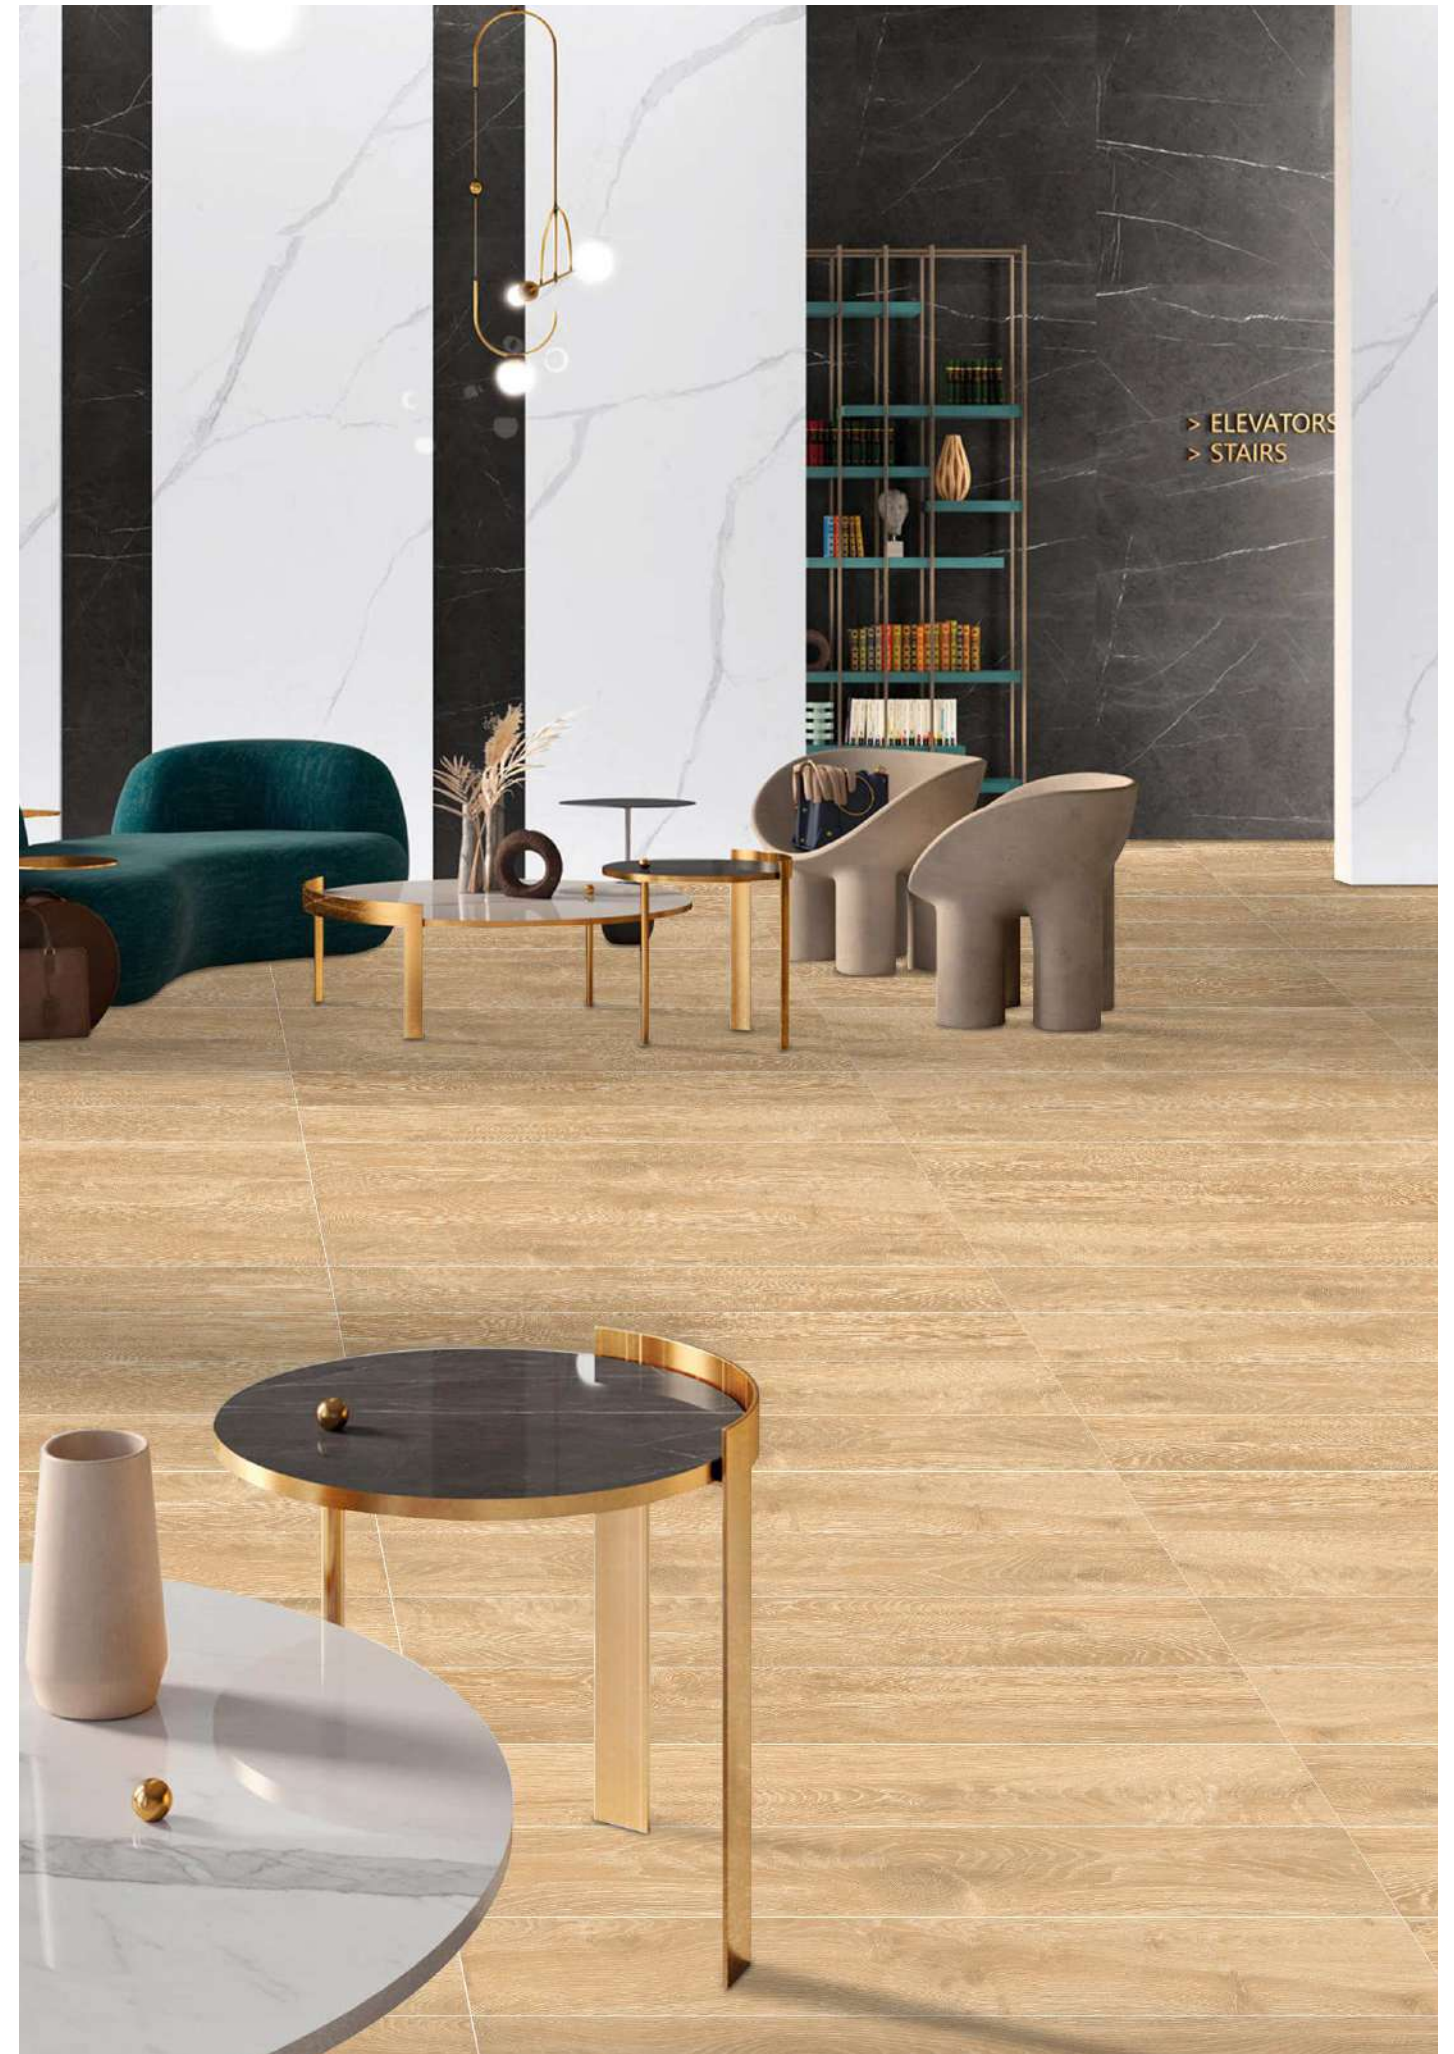

SCAN OR
TOUCH FOR
360

RANDOM-09

SIZE:
200X1200MM
200X1000MM
150X900MM

FINISH:
MATT

SERIES:
WOODEN

ITALY MIELE

BACK TO INDEX

PUNCH EFFECT