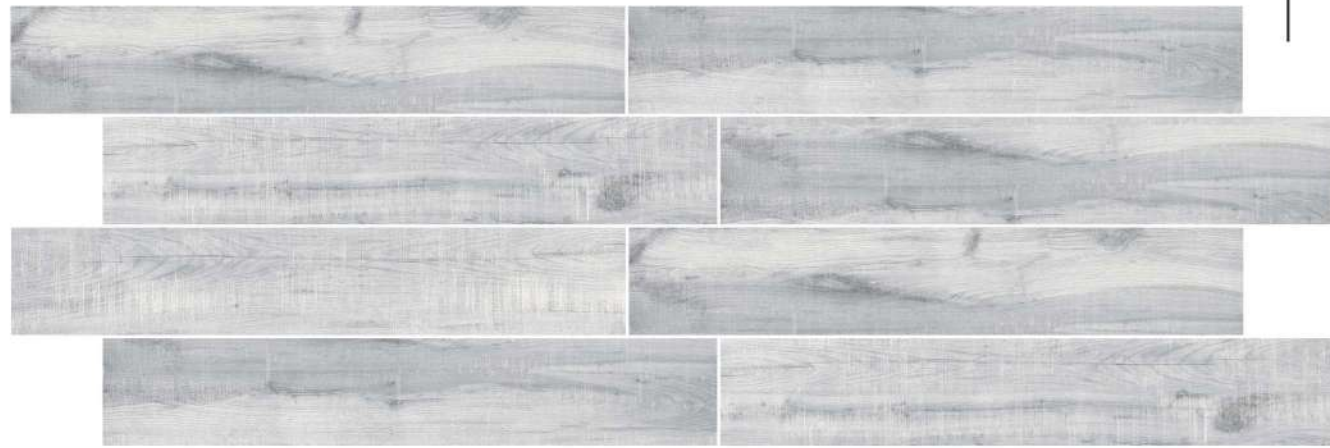

GRAPHITE WHITE