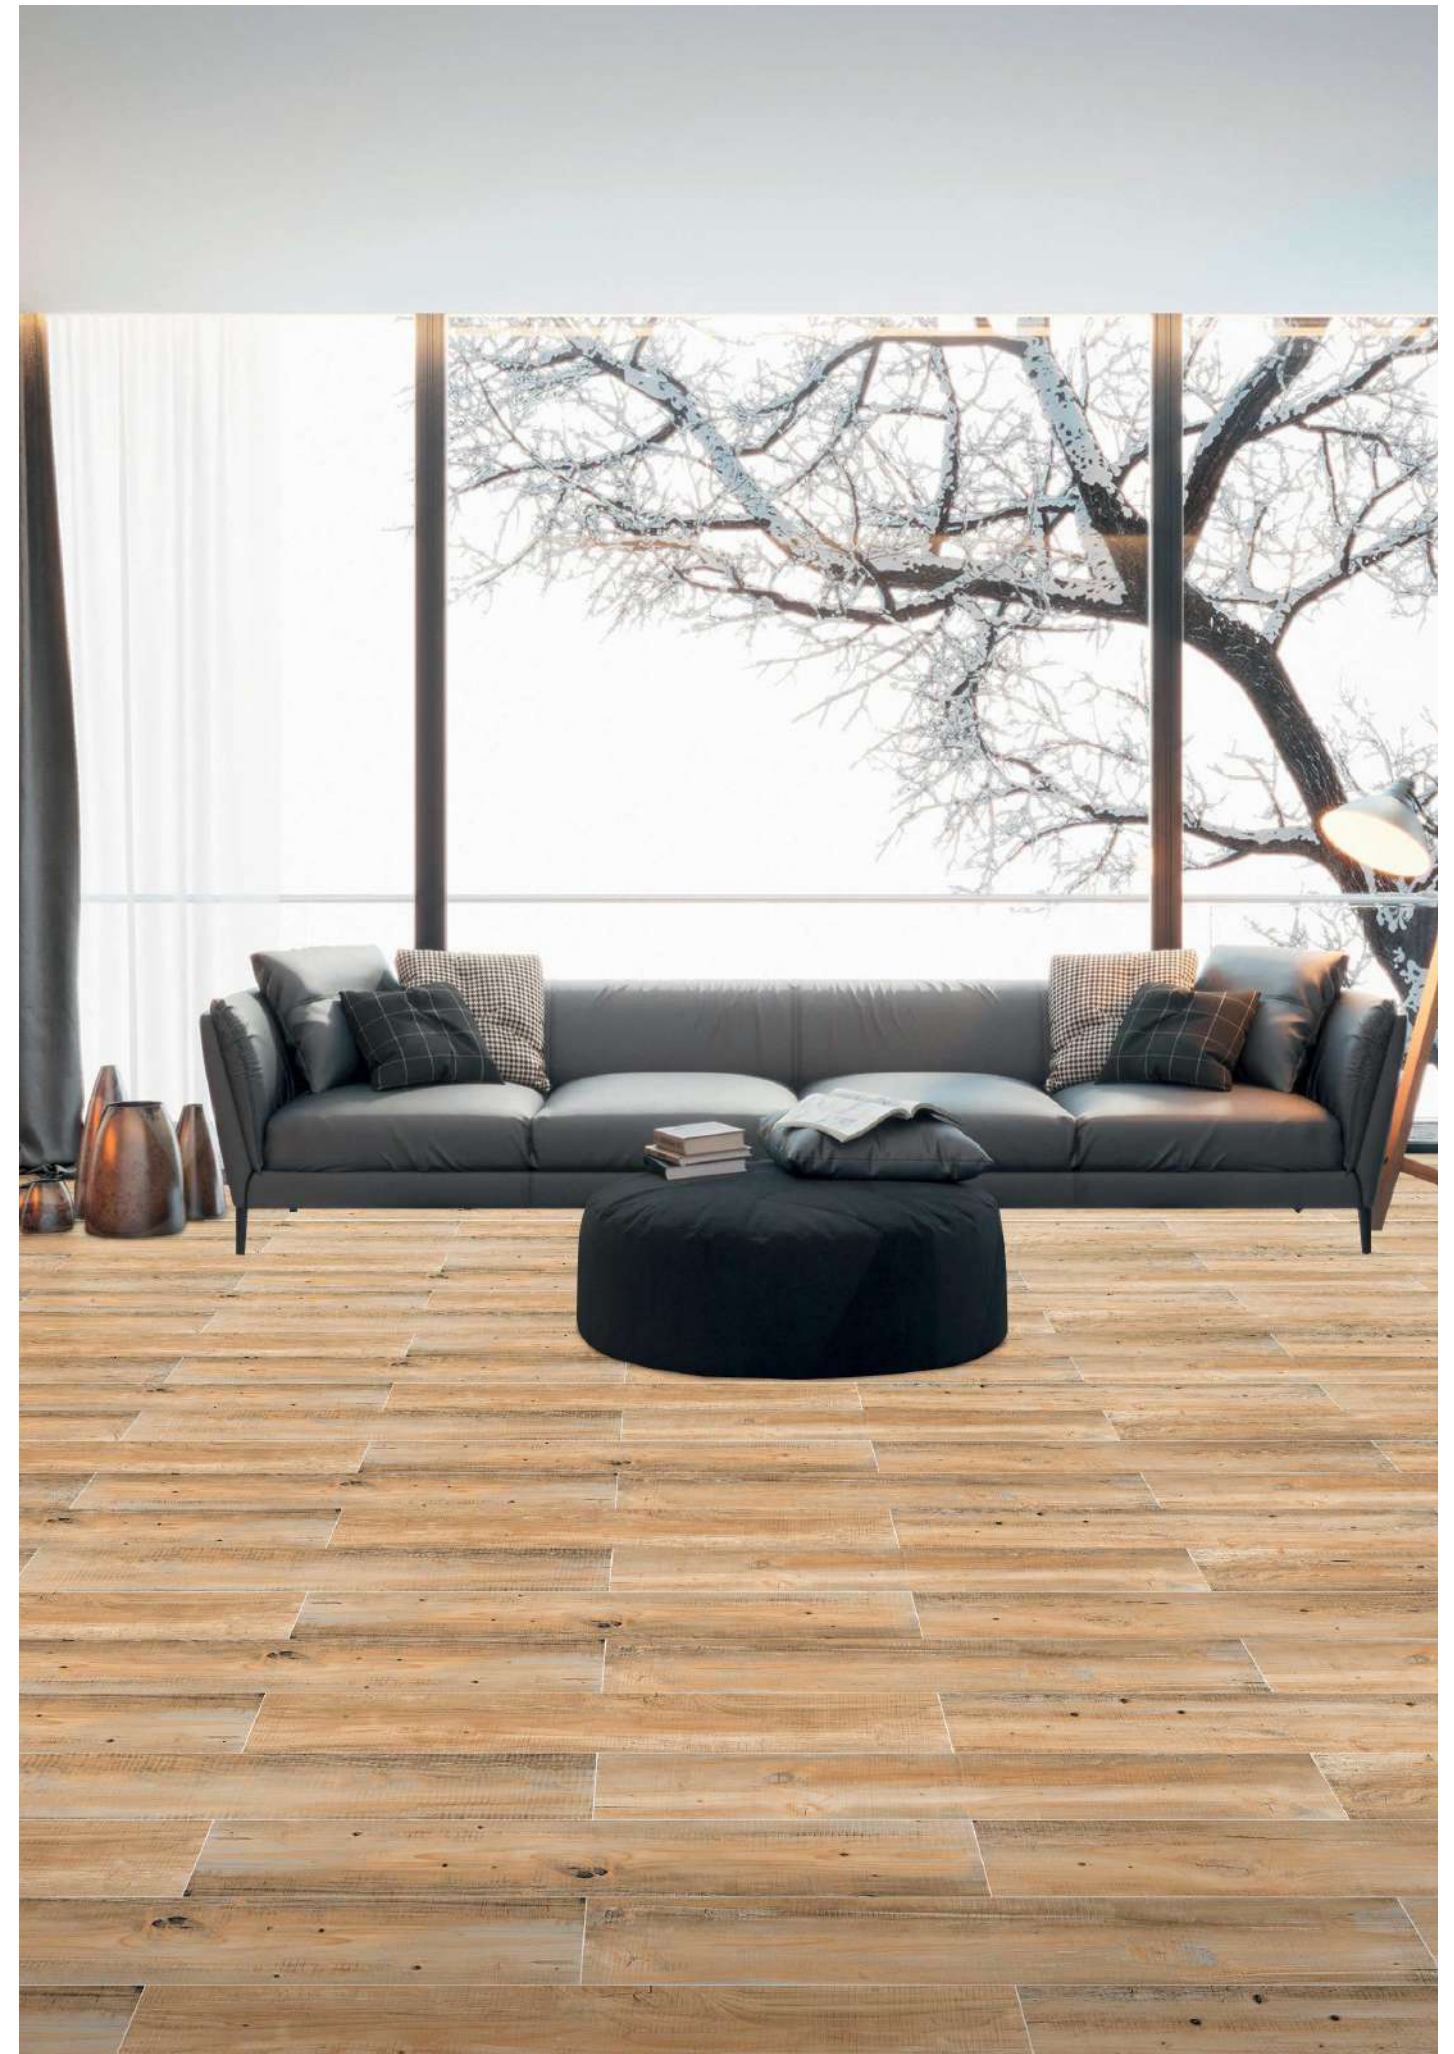

LUX IMPERIAL PINE