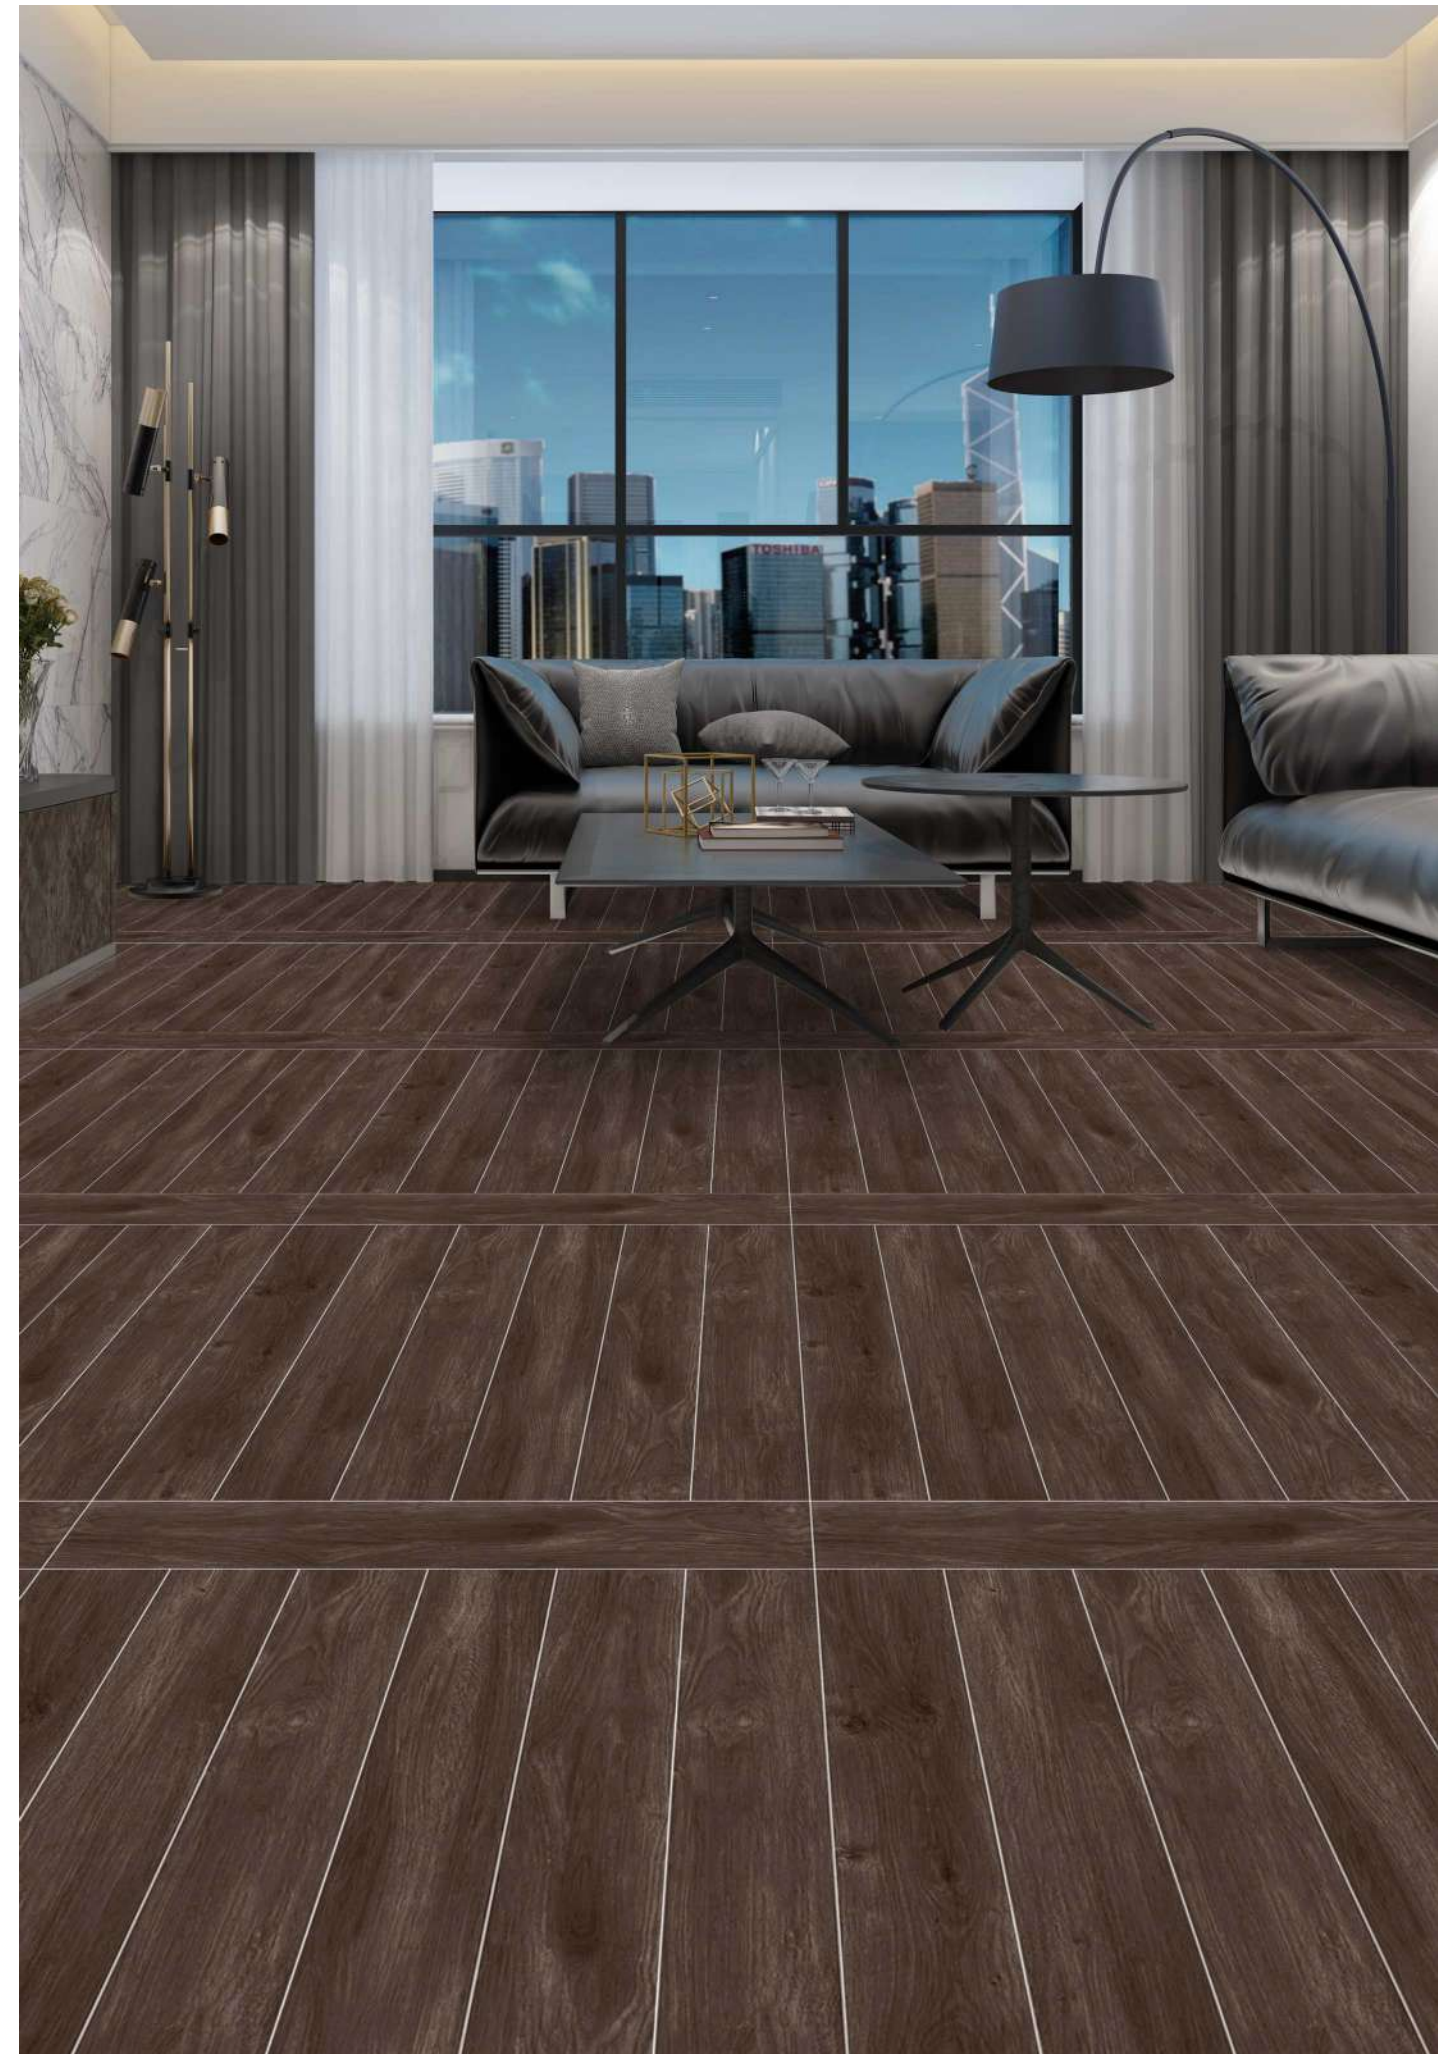

SCAN OR
TOUCH FOR
360

RANDOM -06

SIZE:
200X1200MM
200X1000MM
150X900MM

FINISH:
MATT

SERIES:
WOODEN

200x1200mm

NEO ELIXIR WOOD WENGUE

NOTSA GREY