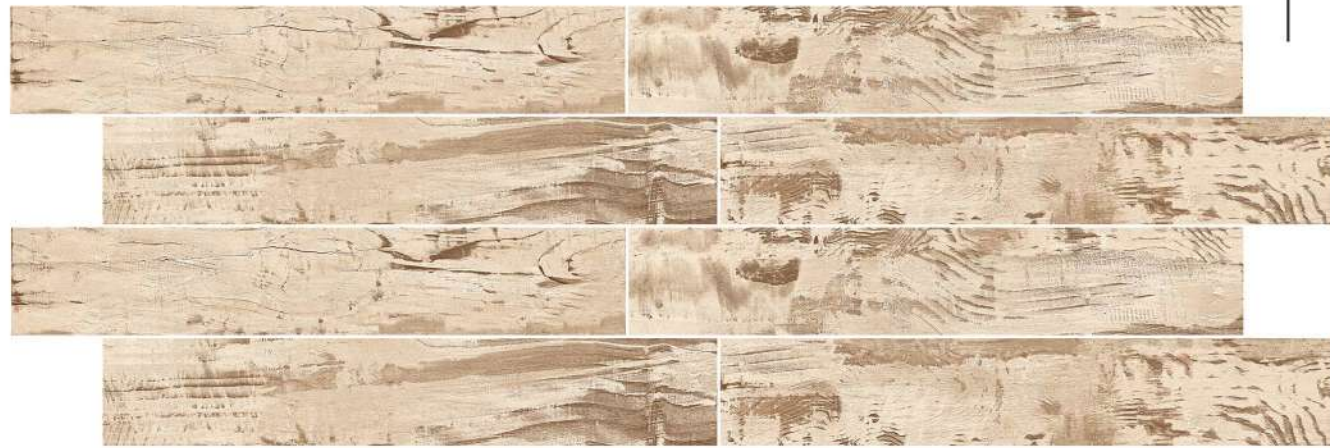

**GRUNGR
WOOD**

SCAN OR
TOUCH FOR
360°

RANDOM -05

**HARITAGE
CREMA**

SCAN OR
TOUCH FOR
360°

RANDOM -04

SIZE :
200X1200MM
200X1000MM
150X900MM

FINISH :
MATT