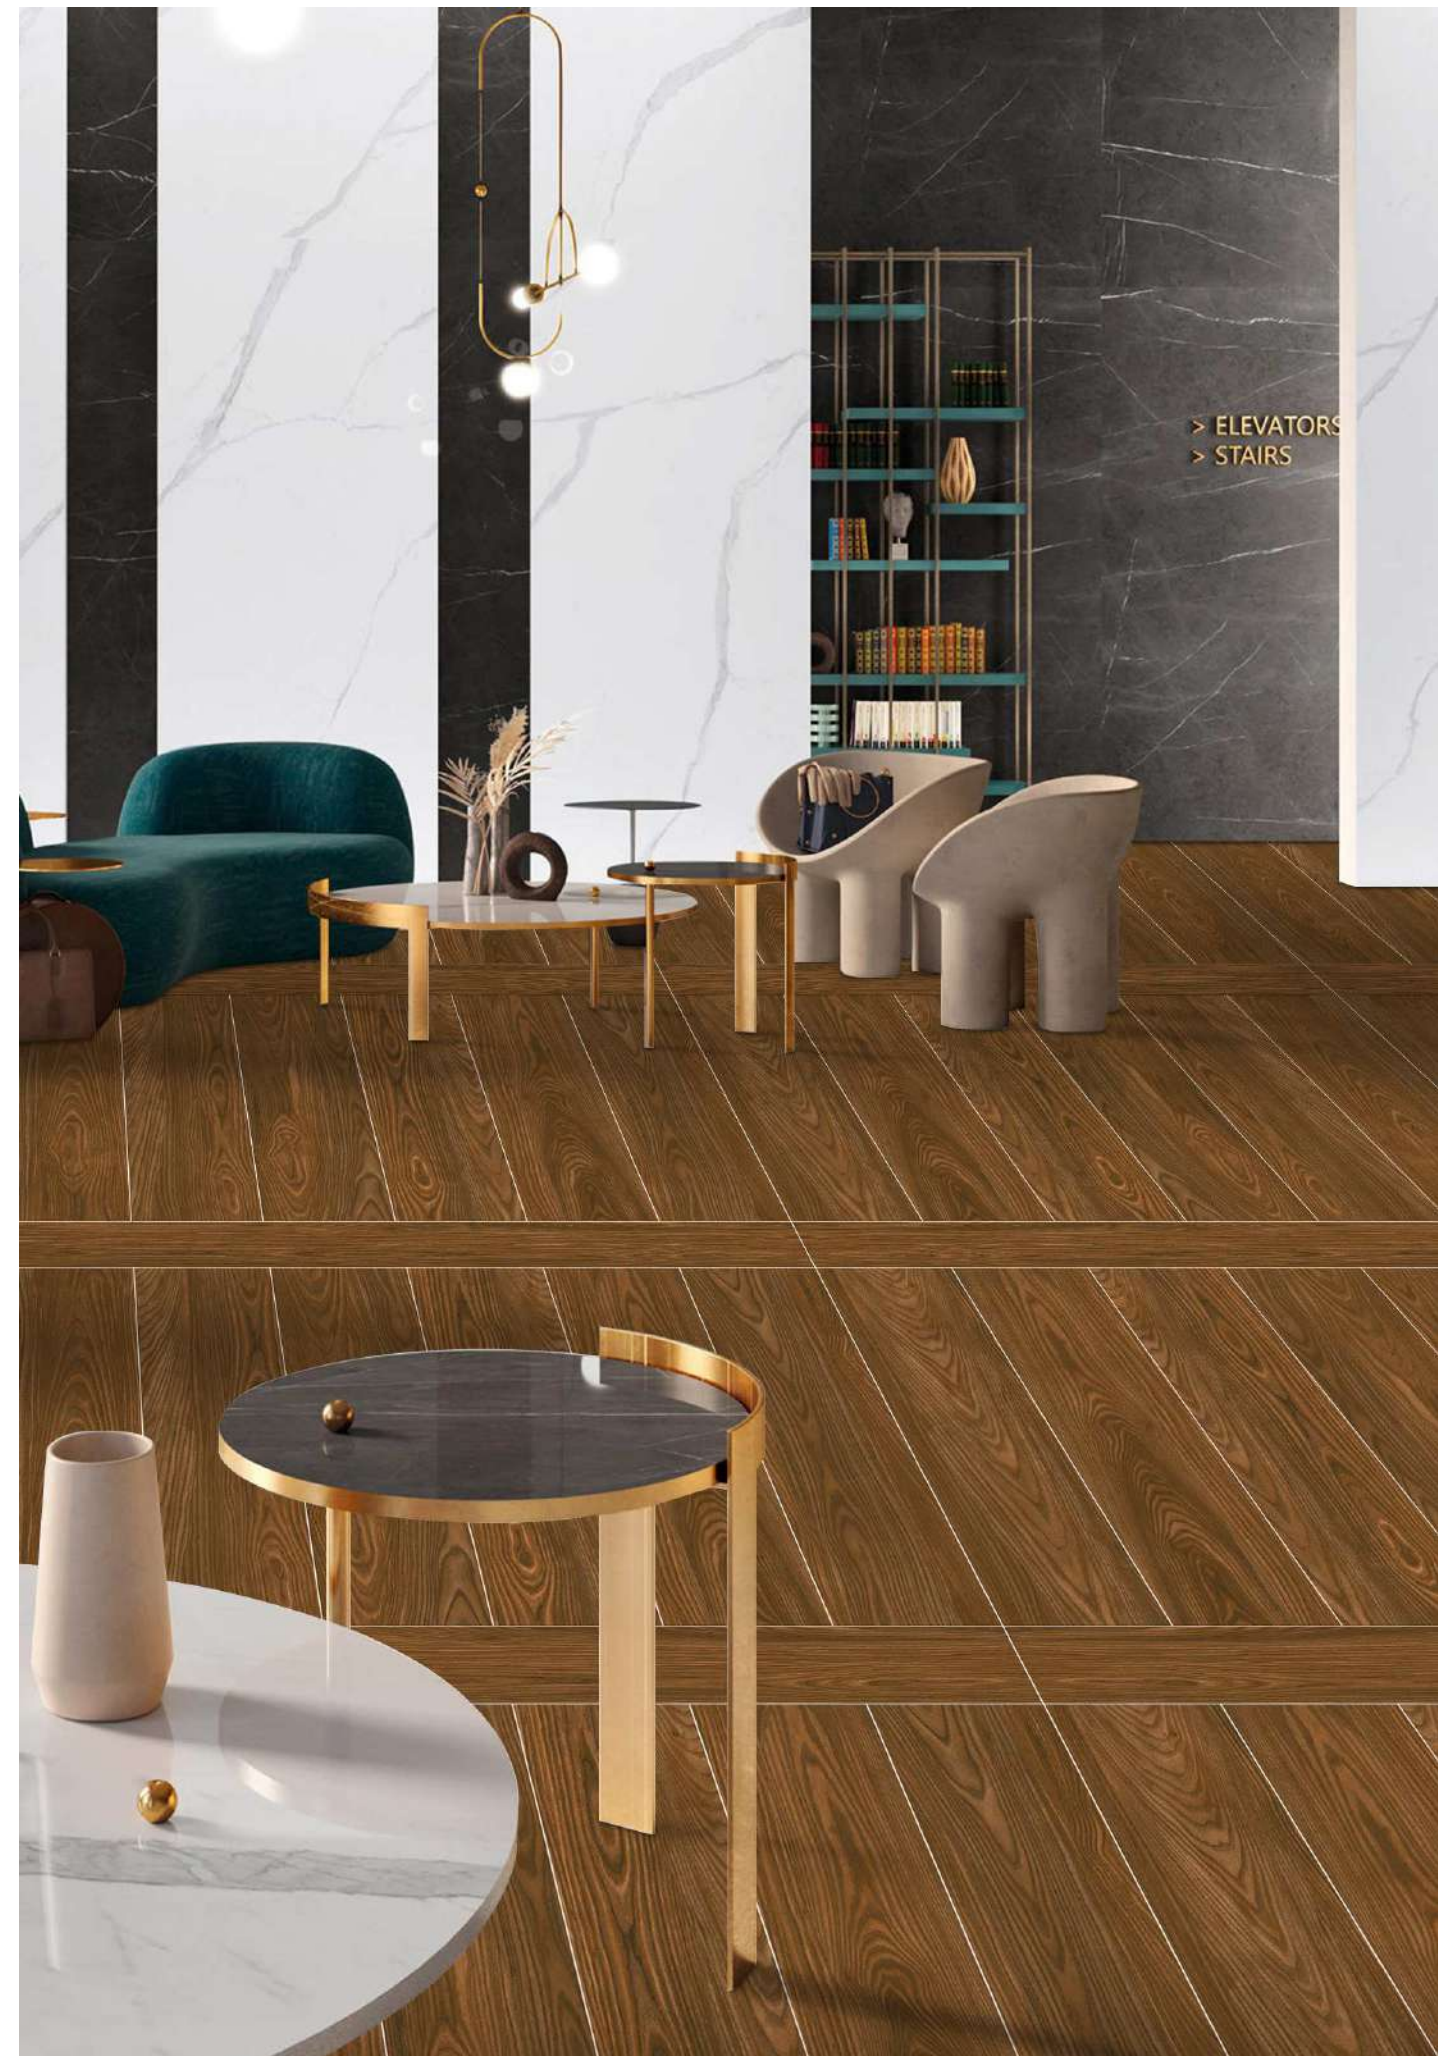

SCAN OR
TOUCH FOR
360

RANDOM -08

SIZE:
200X1200MM
200X1000MM
150X900MM

FINISH:
MATT

SERIES:
WOODEN

200x1200mm

ARTOS CHOCO