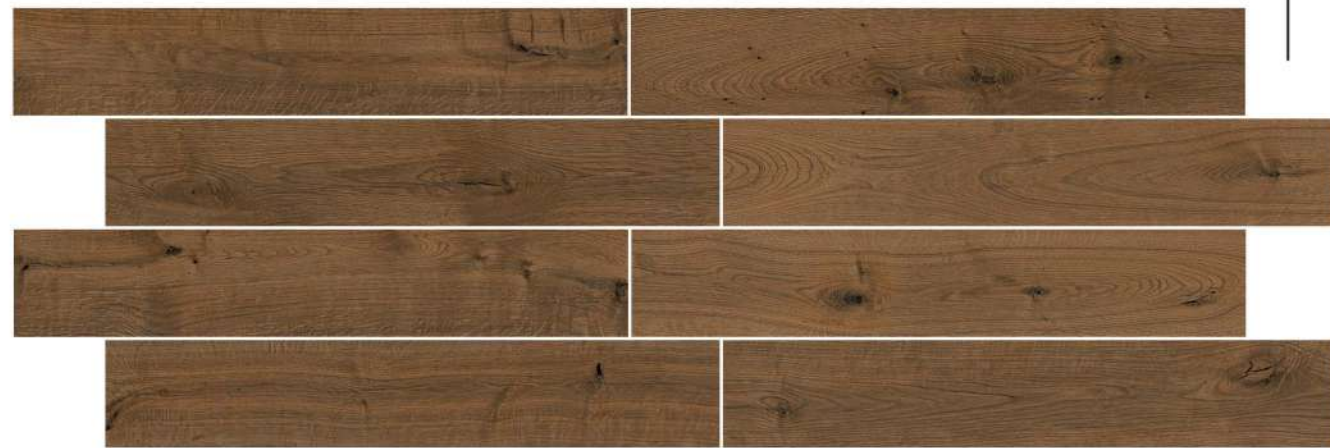

HAVANA
WENGE