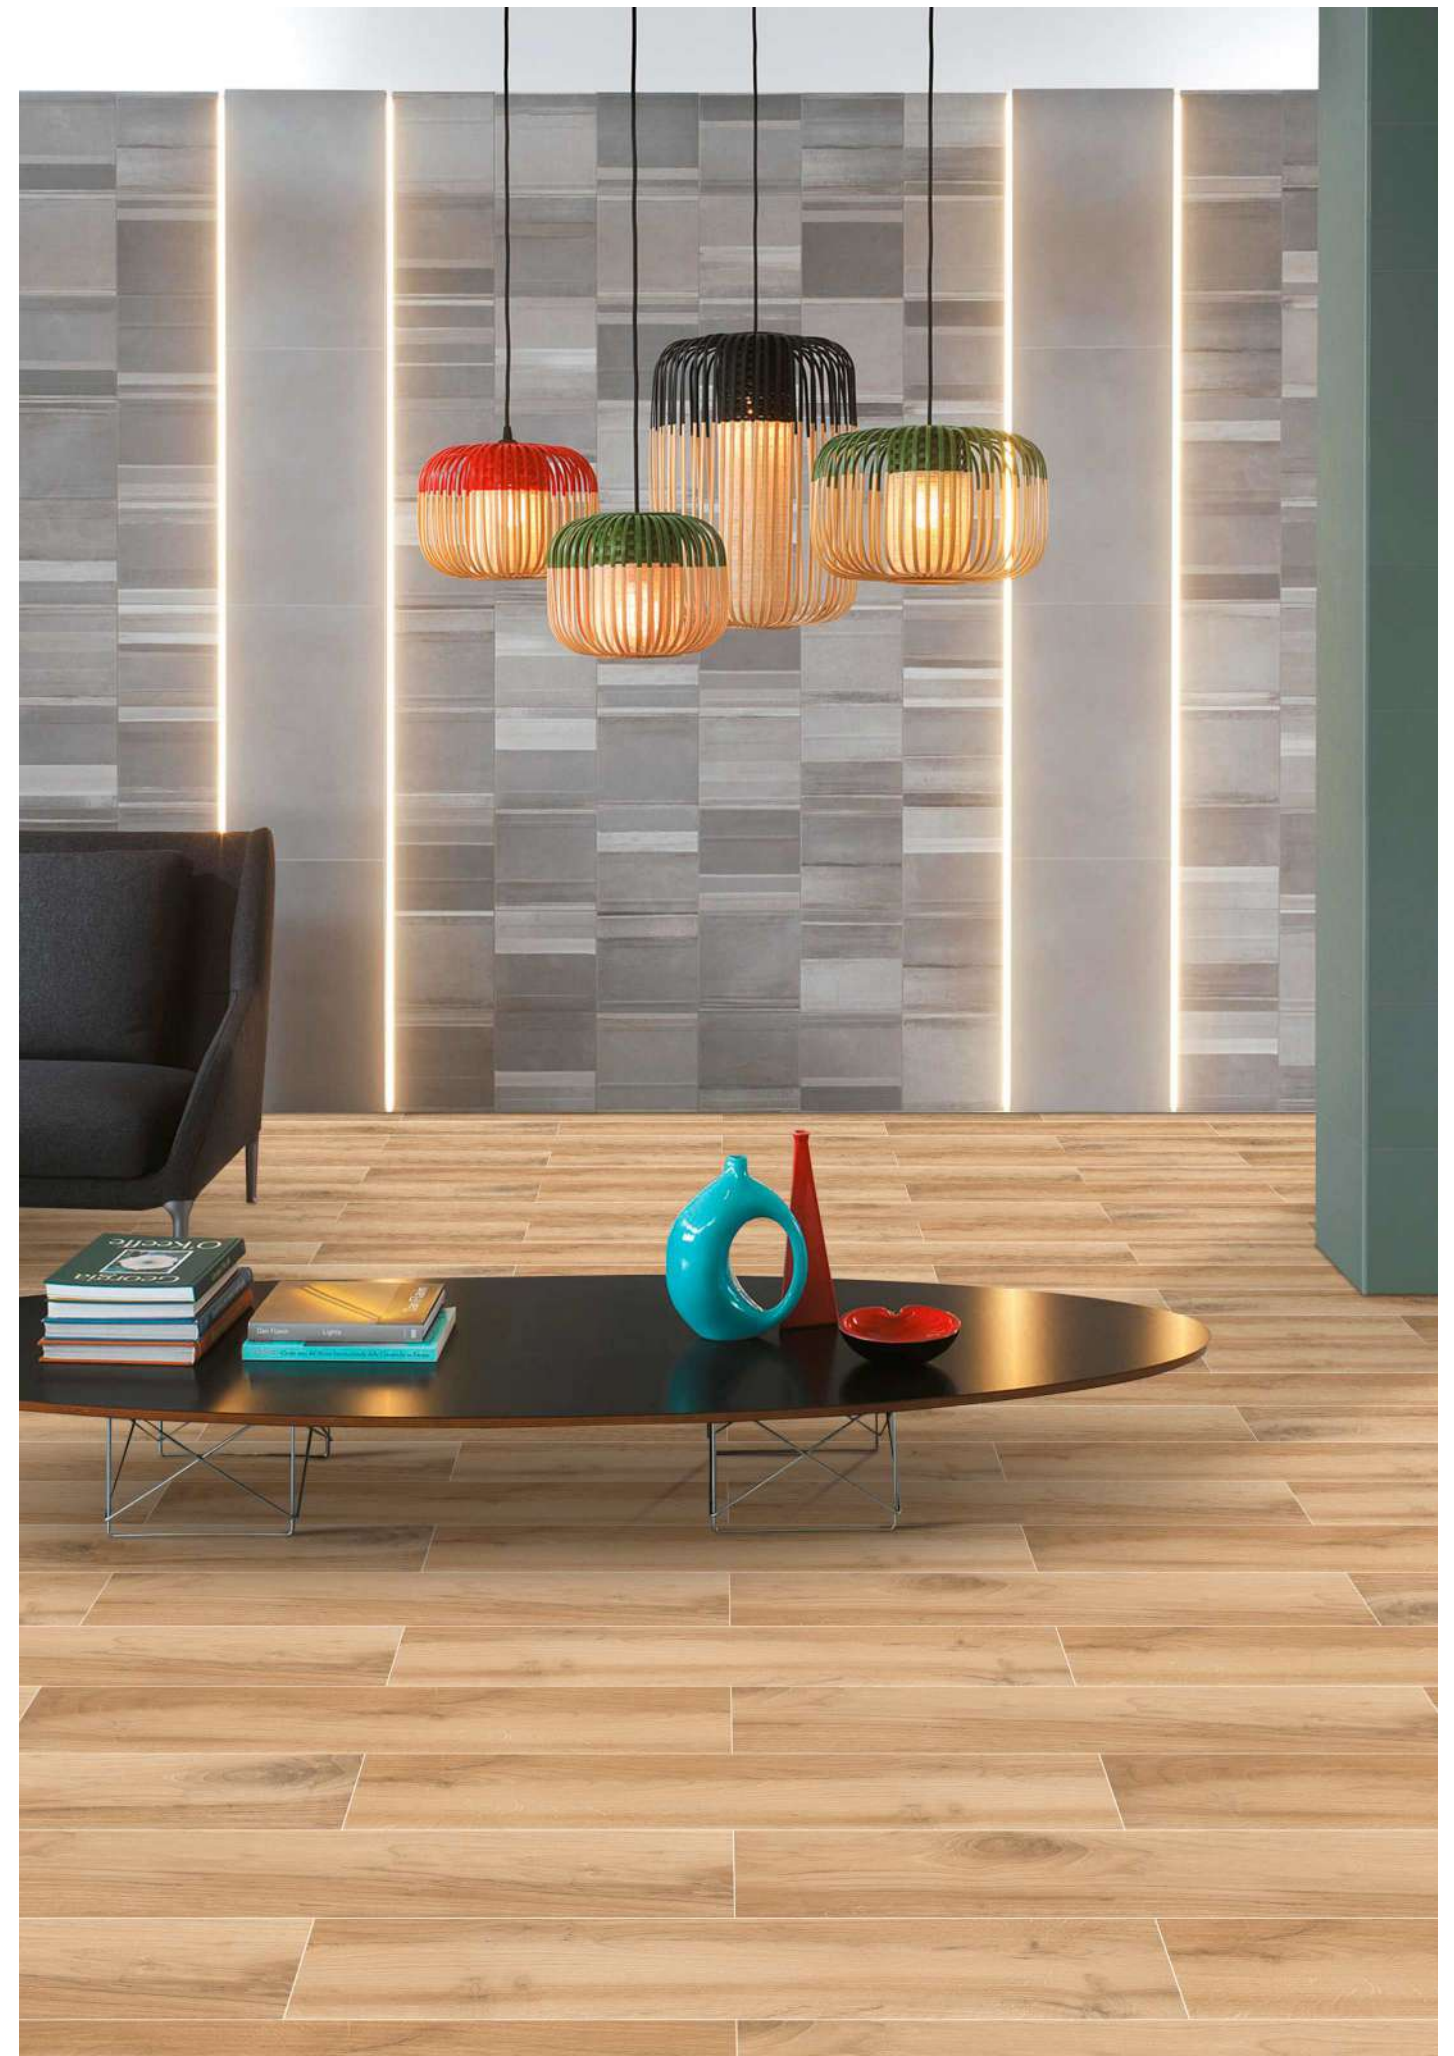

RANDOM -06

FOSINA BROWN

SCAN OR
TOUCH FOR
360

RANDOM -06

SIZE:
200X1200MM
200X1000MM
150X900MM

FINISH:
MATT

SERIES:
WOODEN

200x1200mm