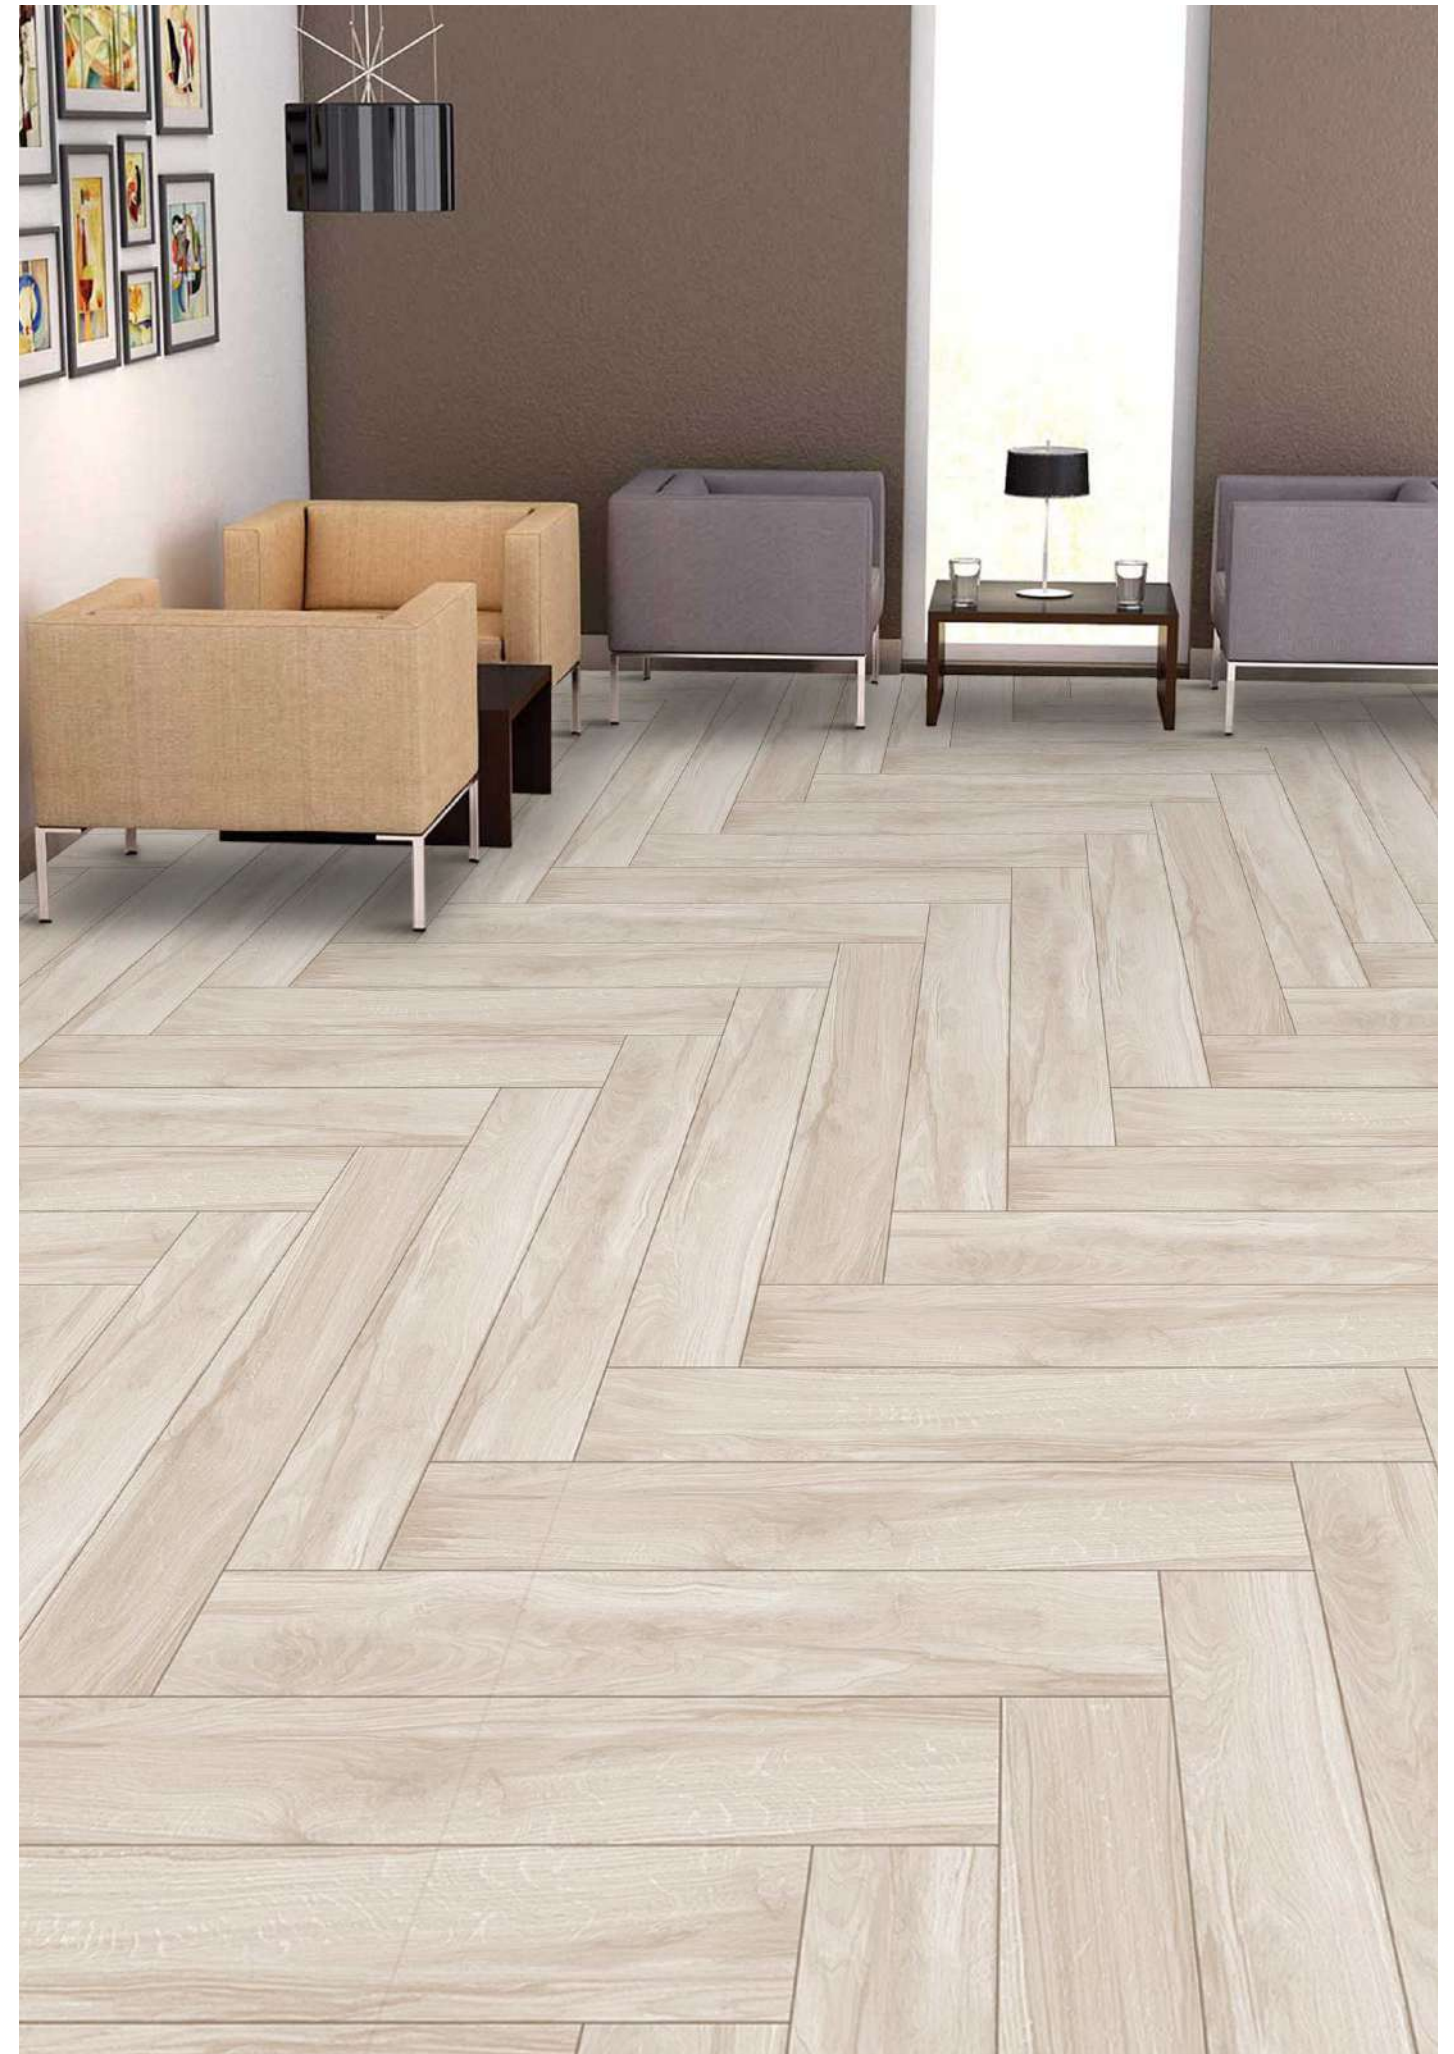

**CLARA LIGHT
BEIGE**

SCAN OR
TOUCH FOR
360

RANDOM -05

SIZE:
200X1200MM
200X1000MM
150X900MM

FINISH:
MATT

SERIES:
WOODEN

200x1200mm

CLARA LIGHT BEIGE