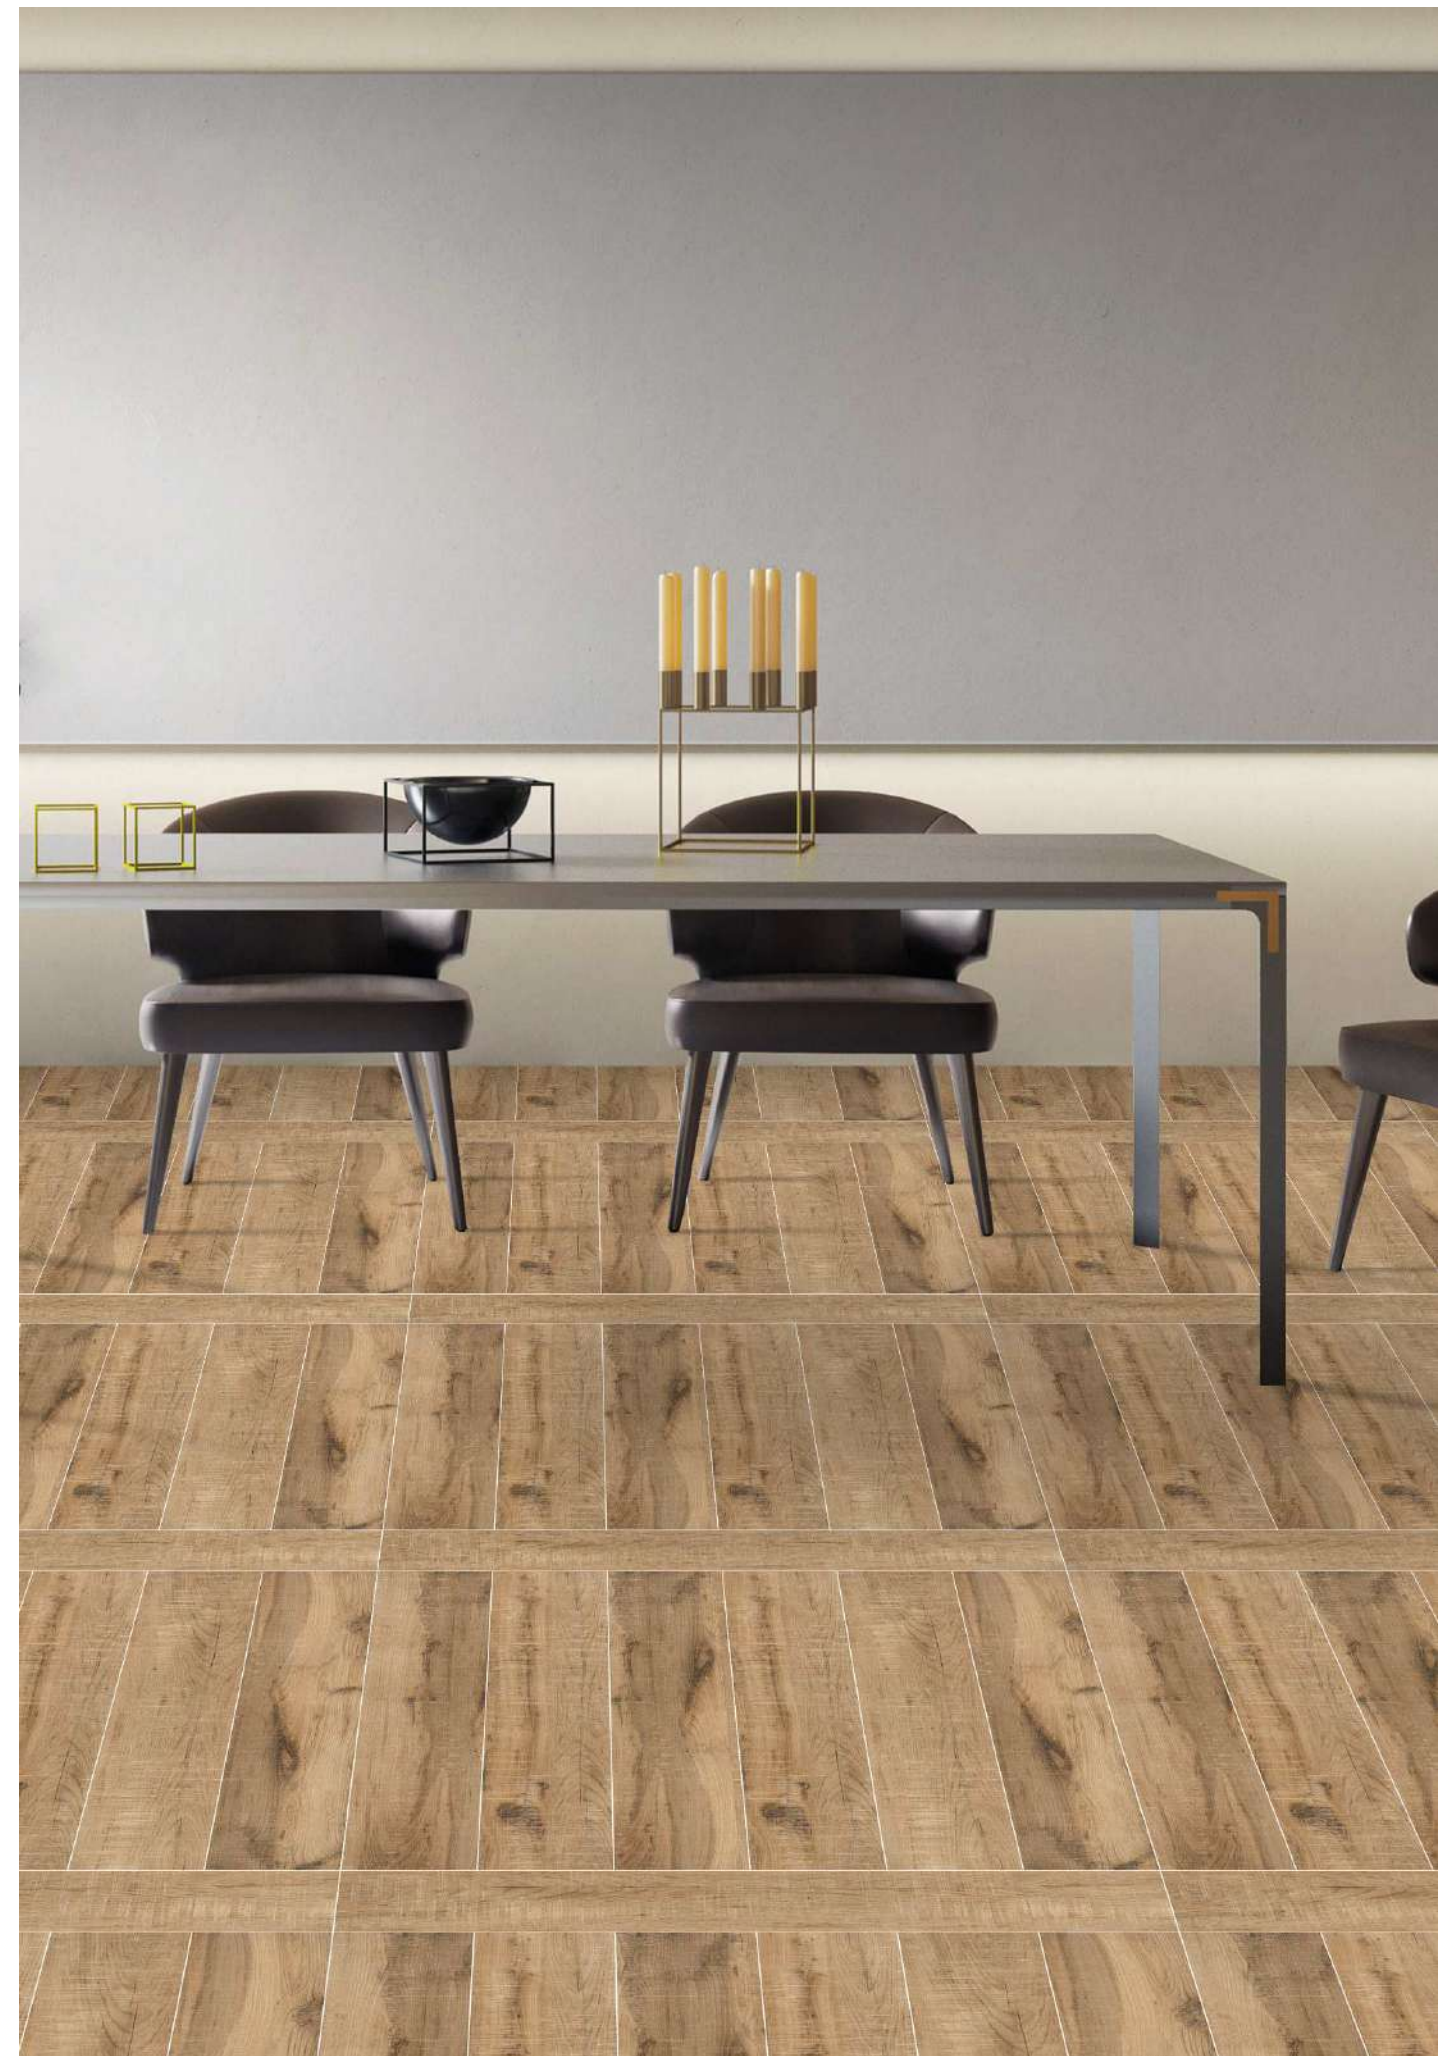

SCAN OR
TOUCH FOR
360°

RANDOM -05

SIZE:
200X1200MM
200X1000MM
150X900MM

FINISH:
MATT

SERIES:
WOODEN

200x1200mm

GRAPHITE HONEY