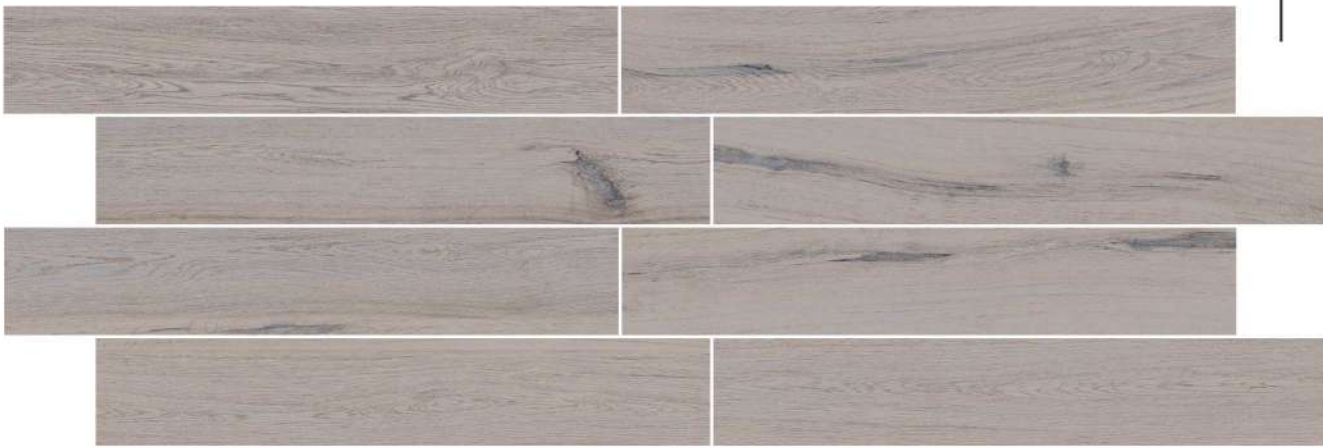

SERIES:
WOODEN

200x1200mm

CINAMON BROWN

CINAMON GREY

SCAN OR TOUCH FOR 360

RANDOM -10

CINAMON GRIS

SCAN OR TOUCH FOR 360