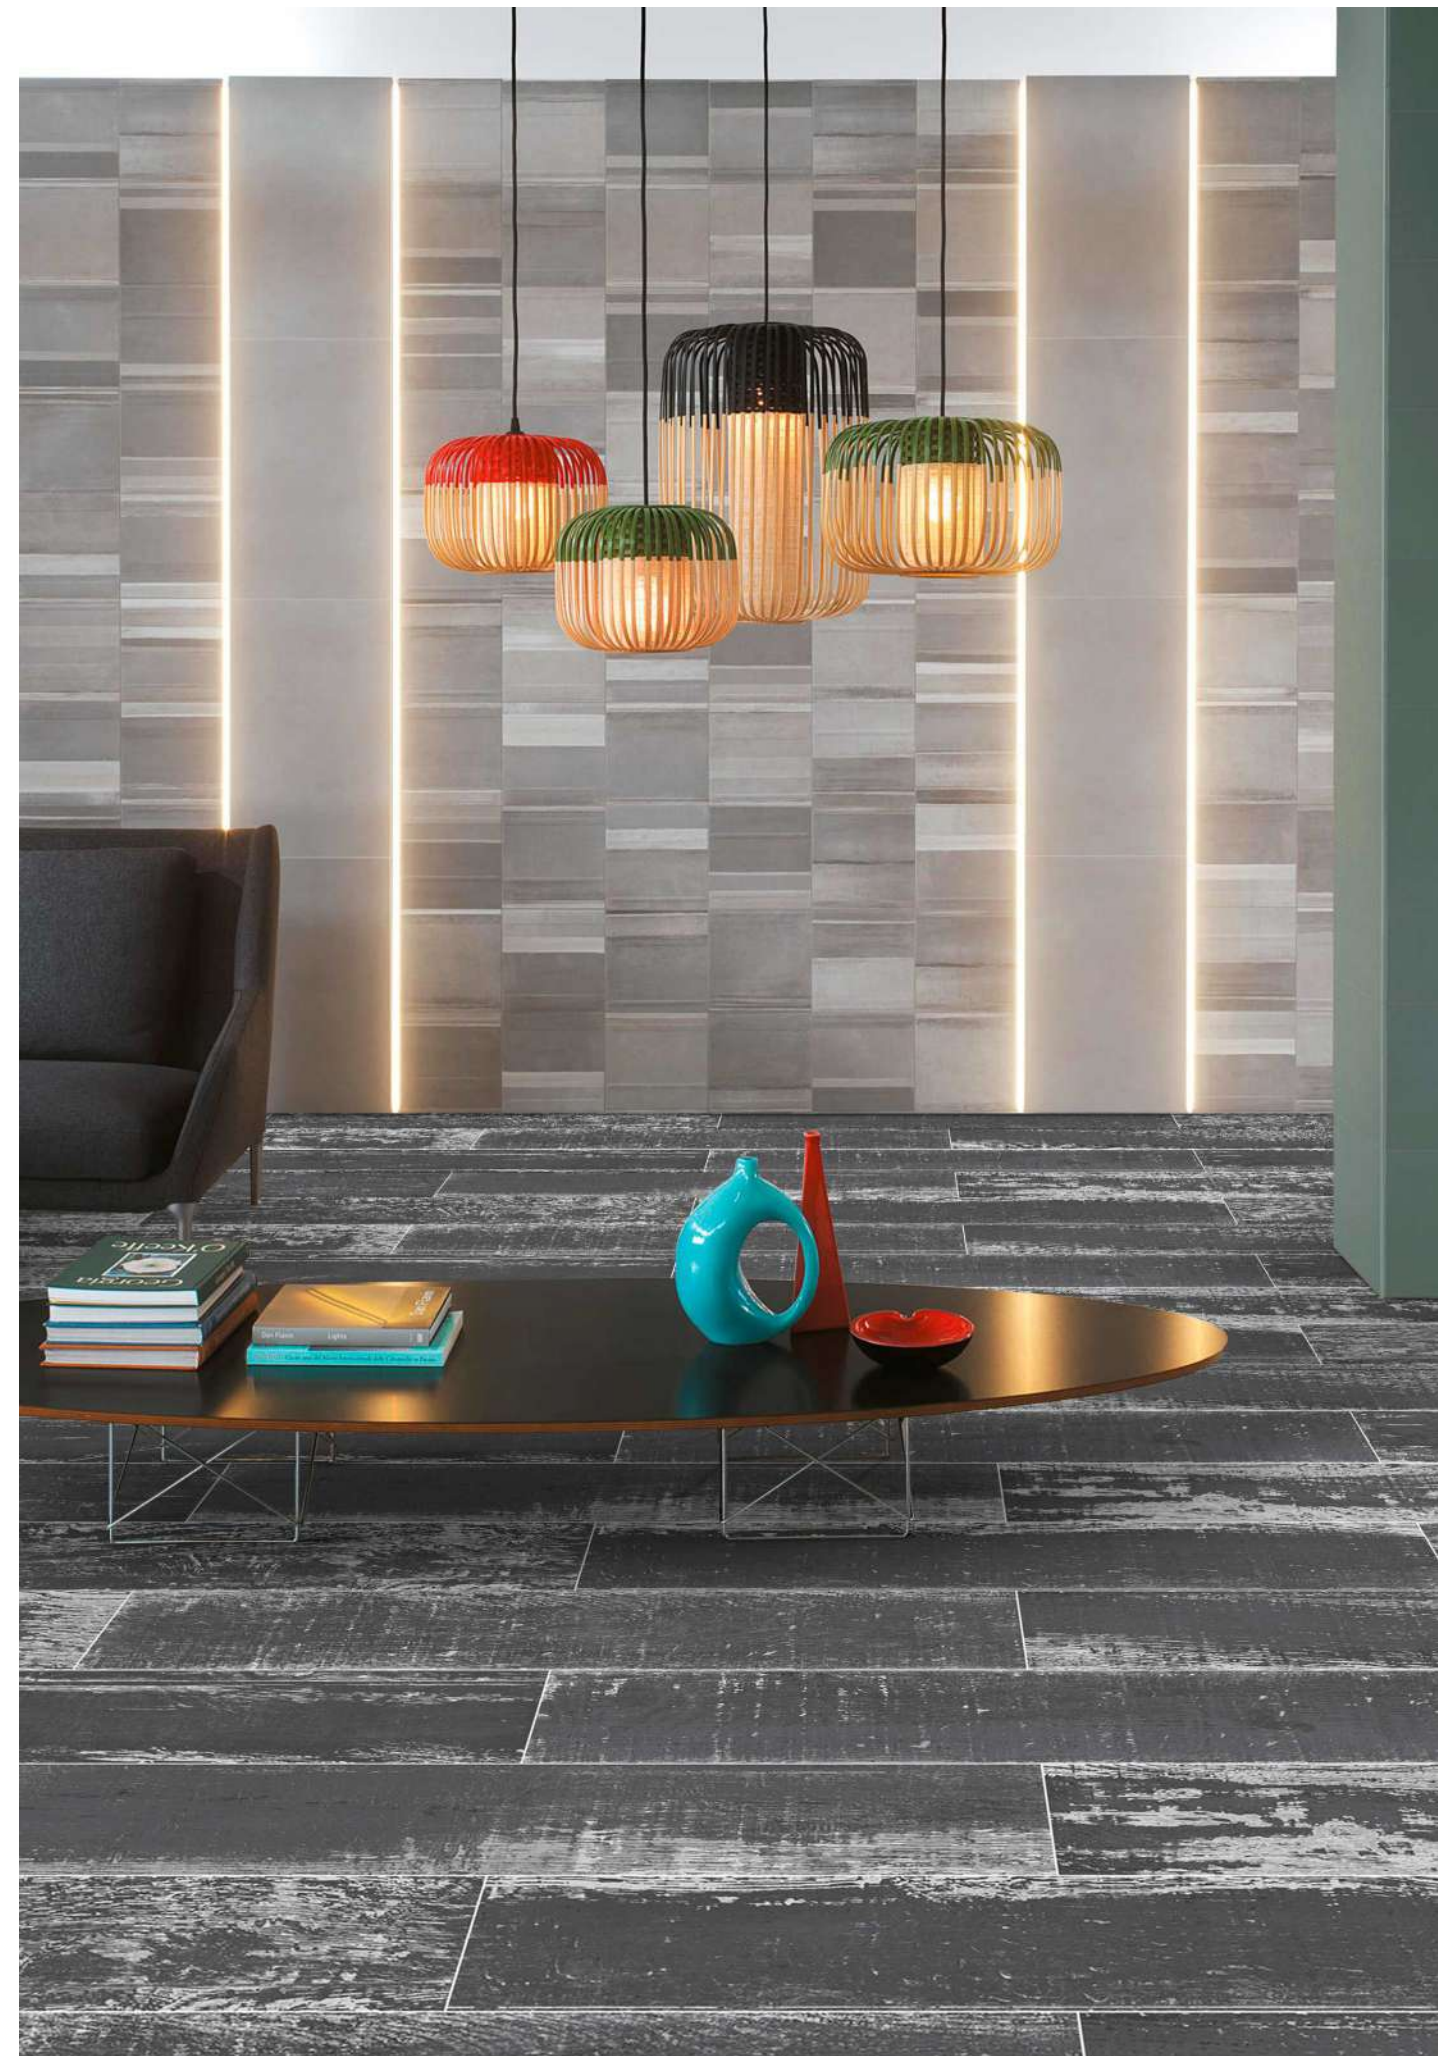

ABSTRACT WOOD

[BACK TO INDEX](#)