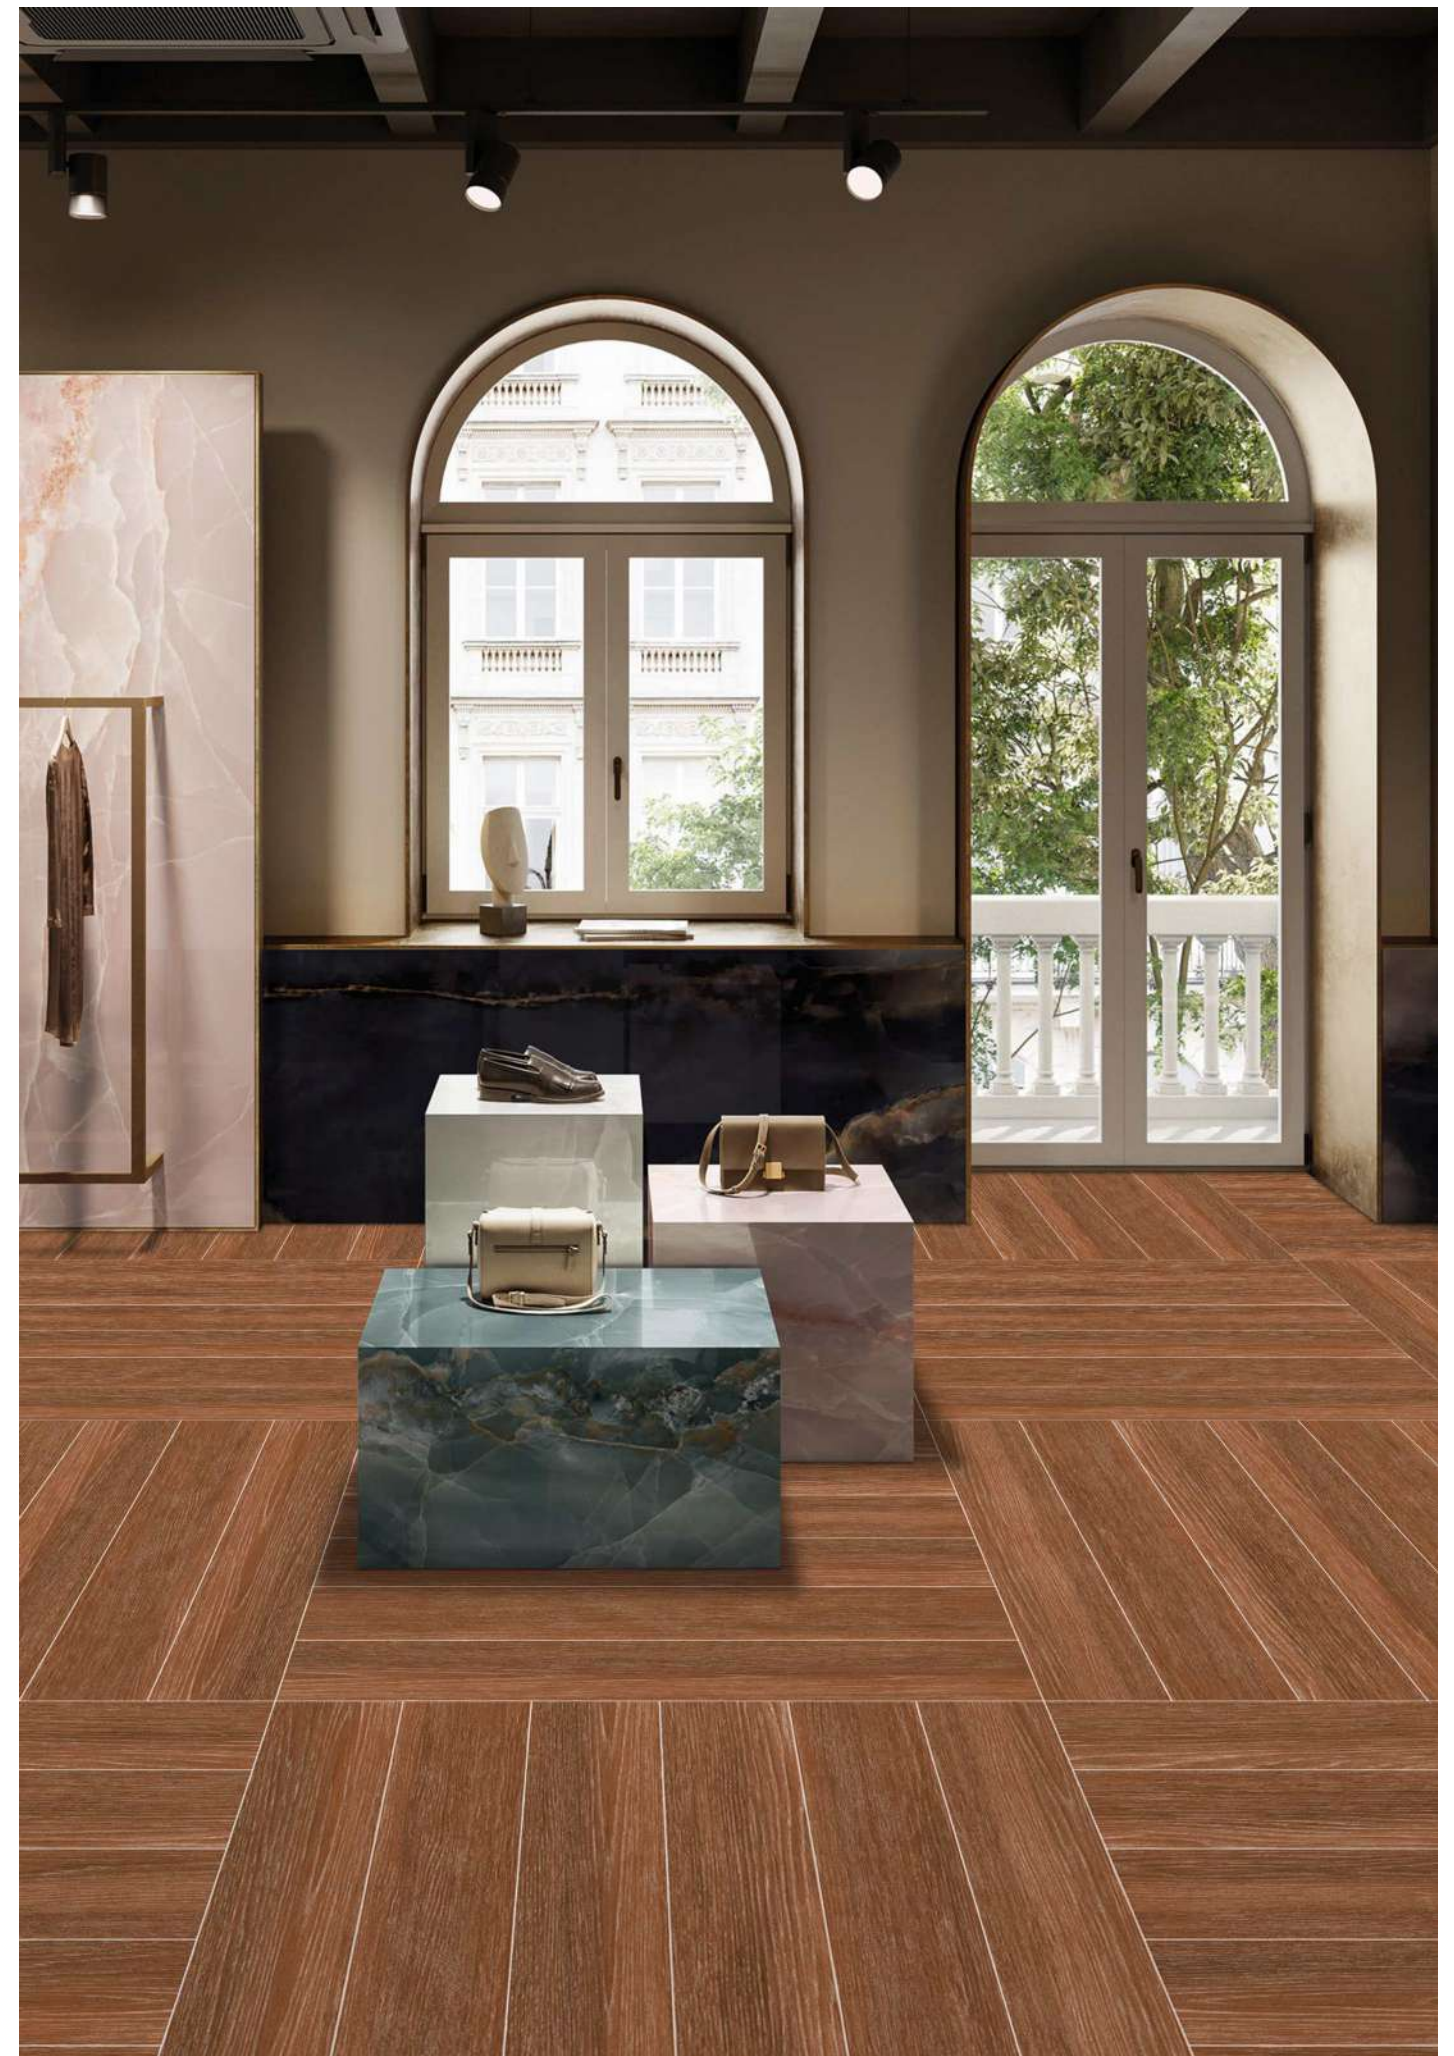

RANDOM -08

MEPAL ASH

SCAN OR
TOUCH FOR
360

RANDOM -06

SIZE:
200X1200MM
200X1000MM
150X900MM

FINISH:
MATT

SERIES:
WOODEN

200x1200mm