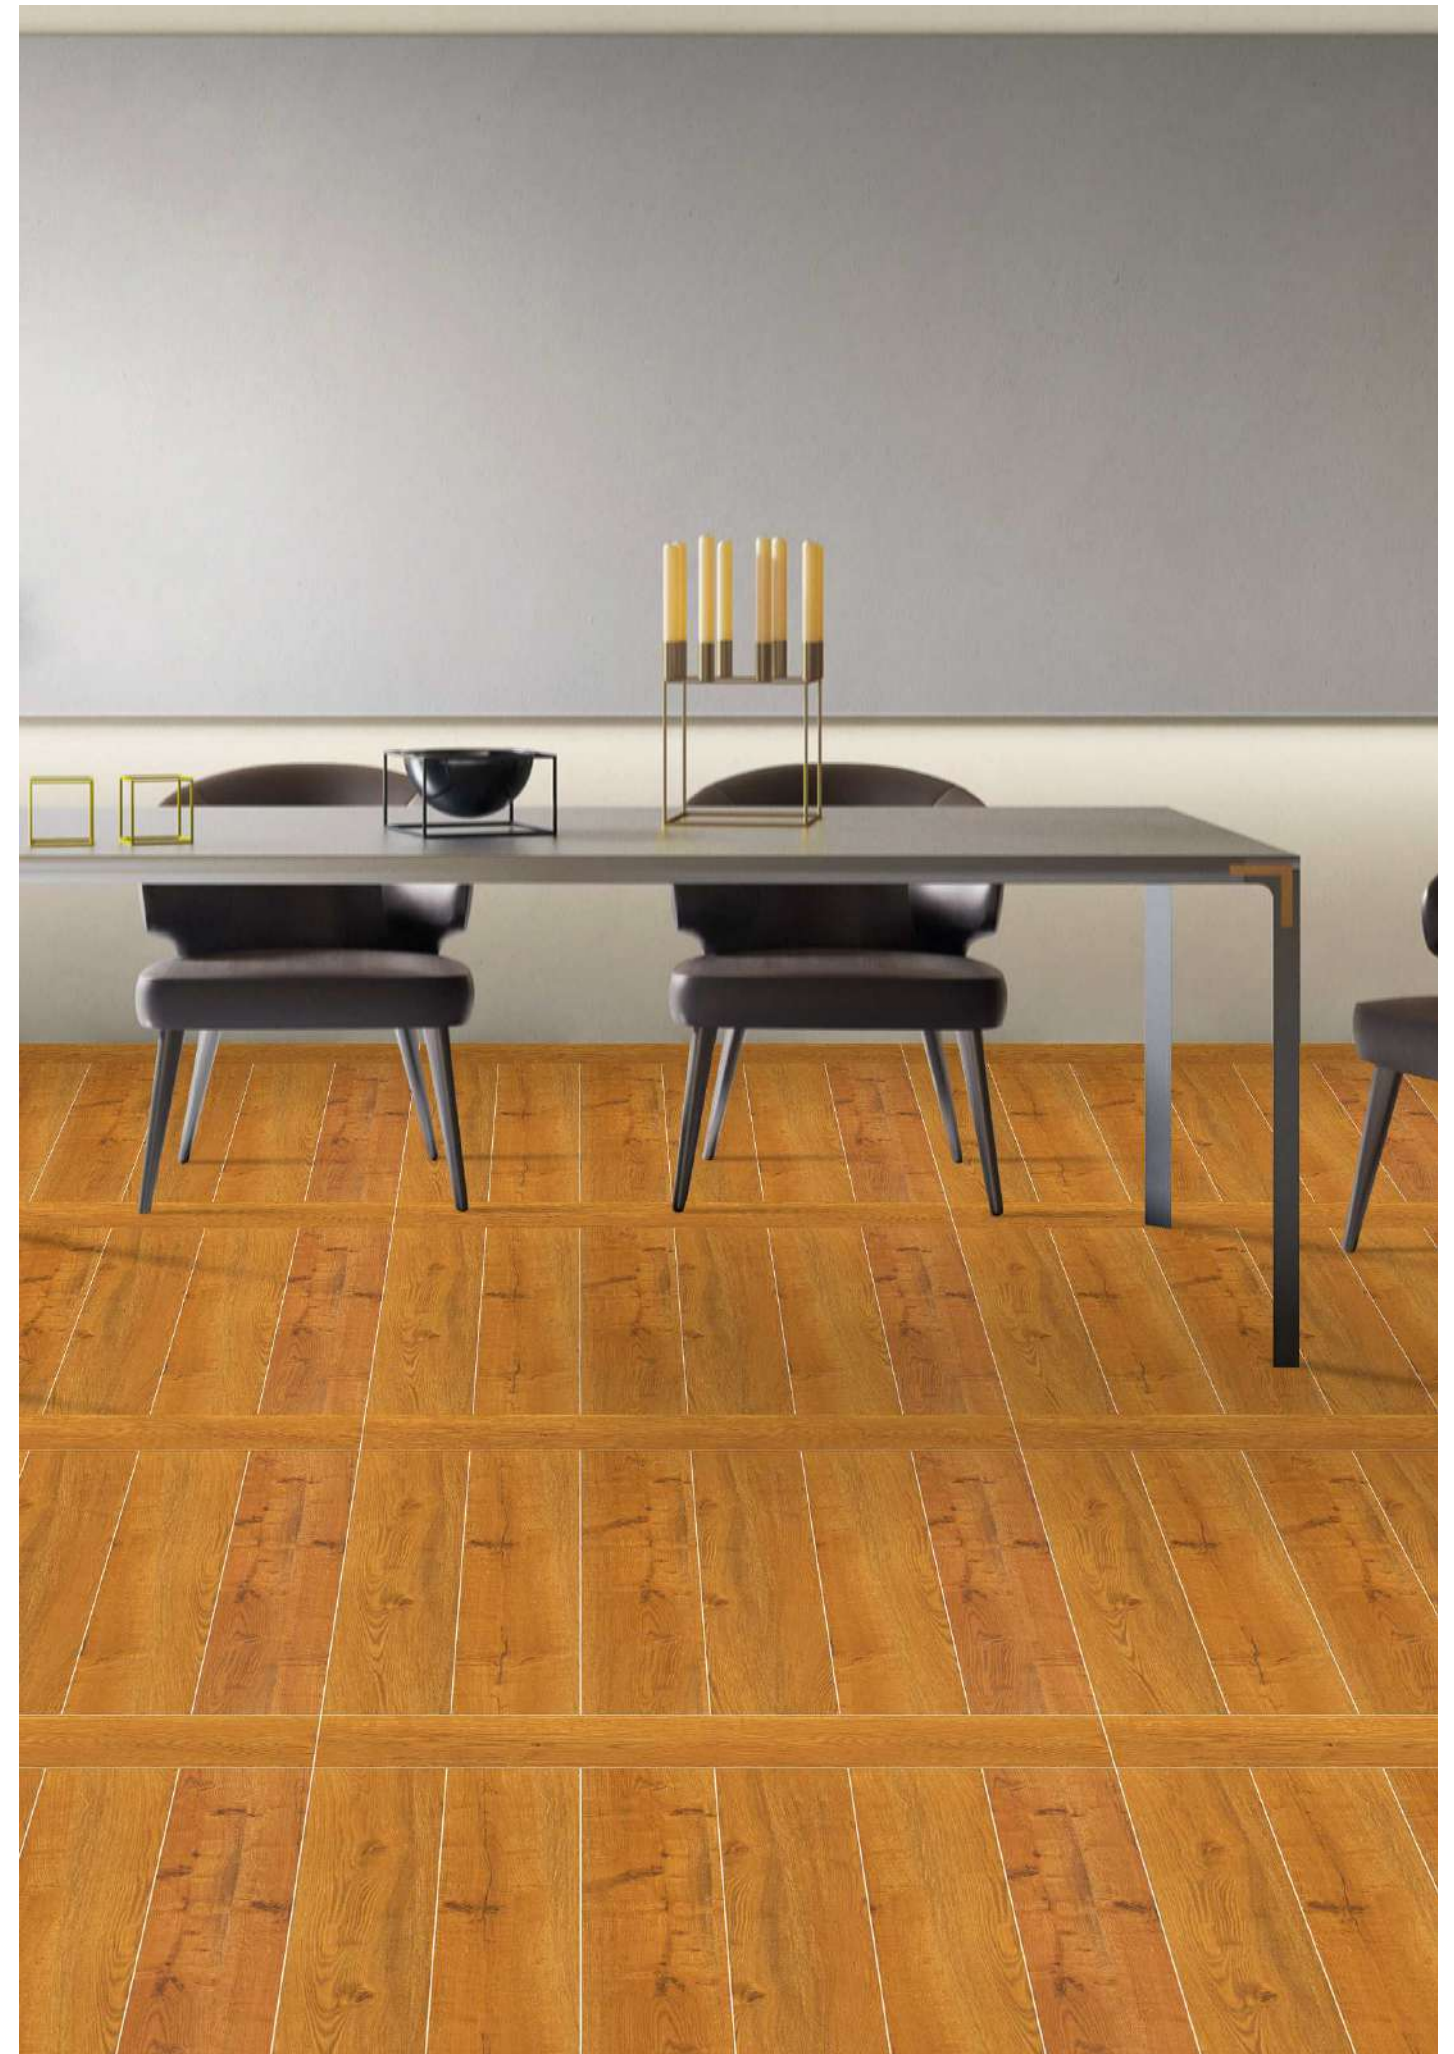

SCAN OR TOUCH FOR 360

RANDOM -06

SIZE:
200X1200MM
200X1000MM
150X900MM

FINISH:
MATT

SERIES:
WOODEN

200x1200mm

CANADIAN ORANGE