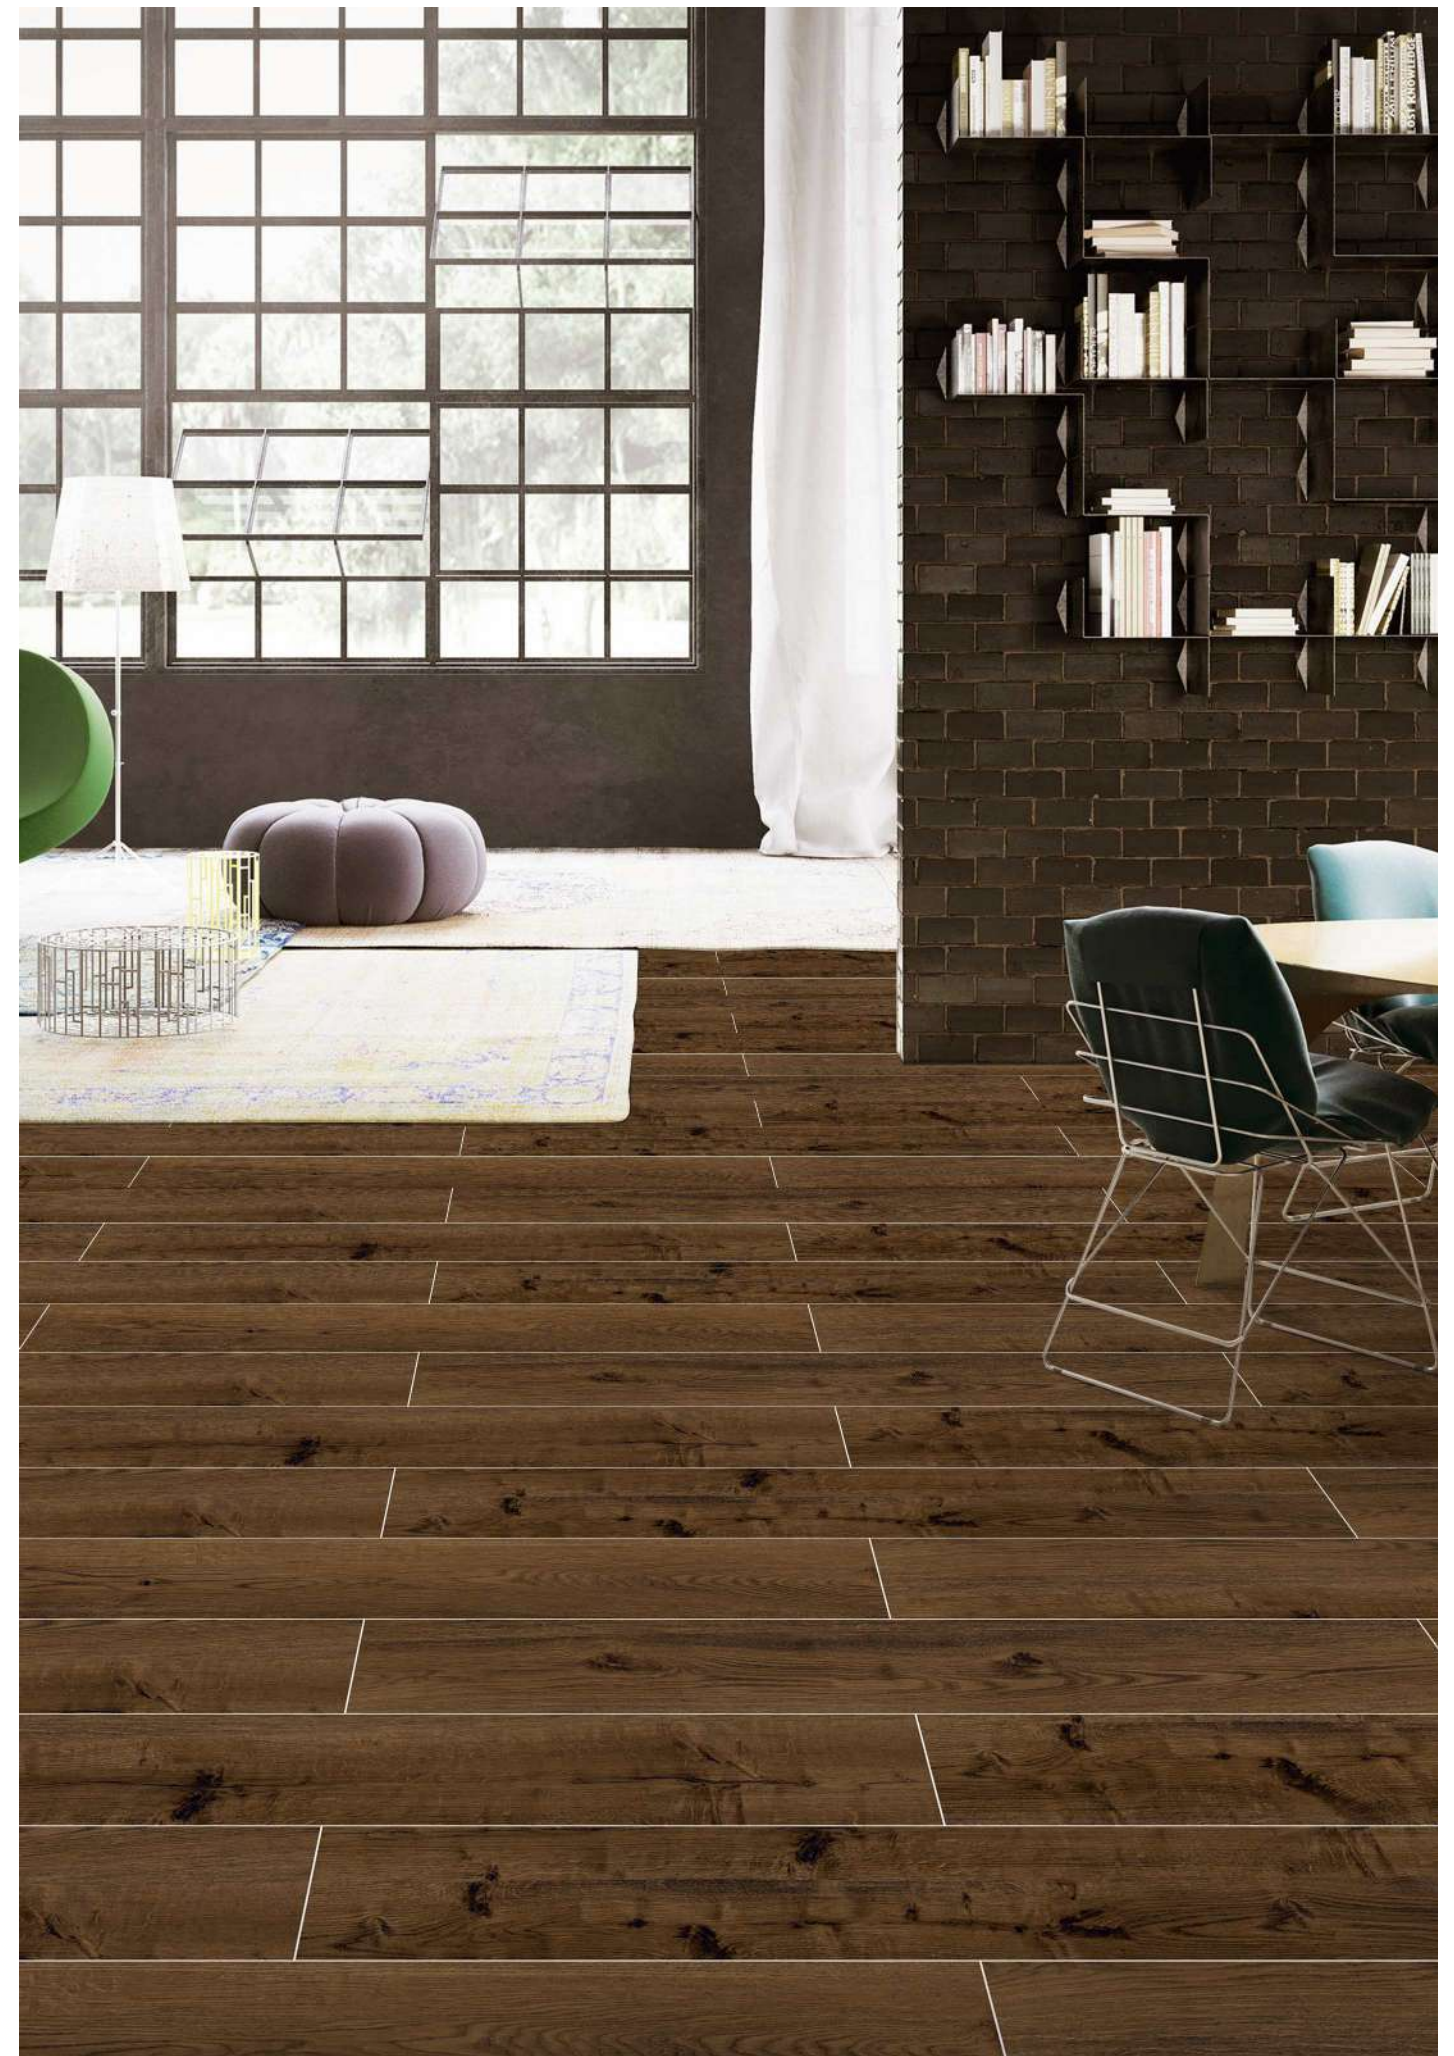

CANADIAN WENGE

[BACK TO INDEX](#)