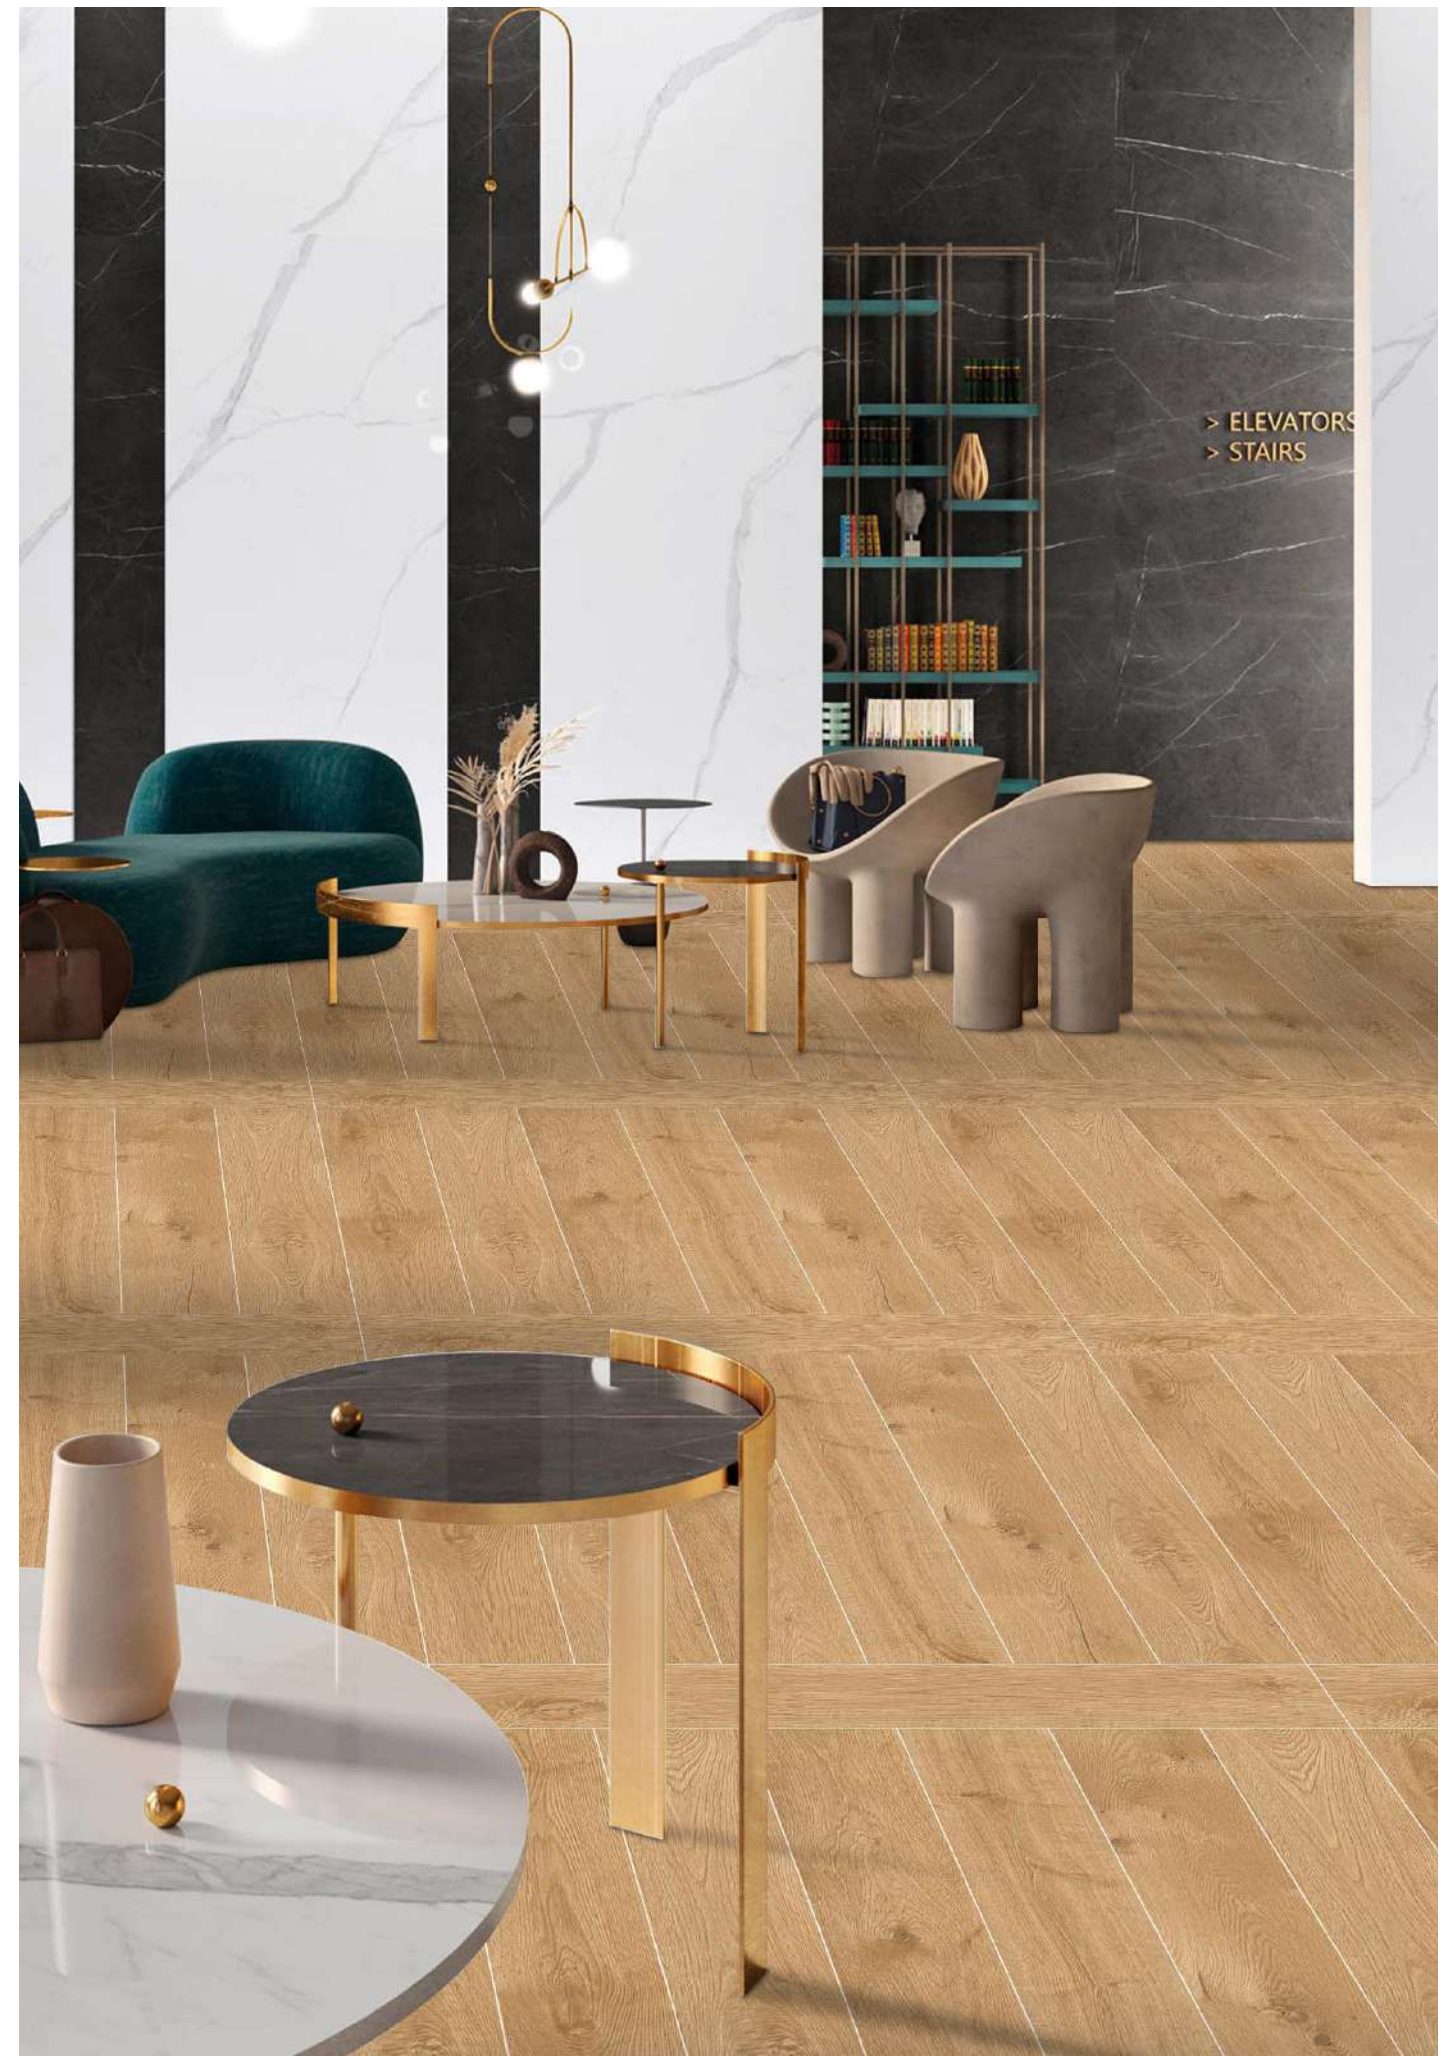

SCAN OR
TOUCH FOR
360°

RANDOM -06

SIZE :
200X1200MM
200X1000MM
150X900MM

FINISH :
MATT

SERIES :
WOODEN

200x1200mm

BOSTON BEIGE