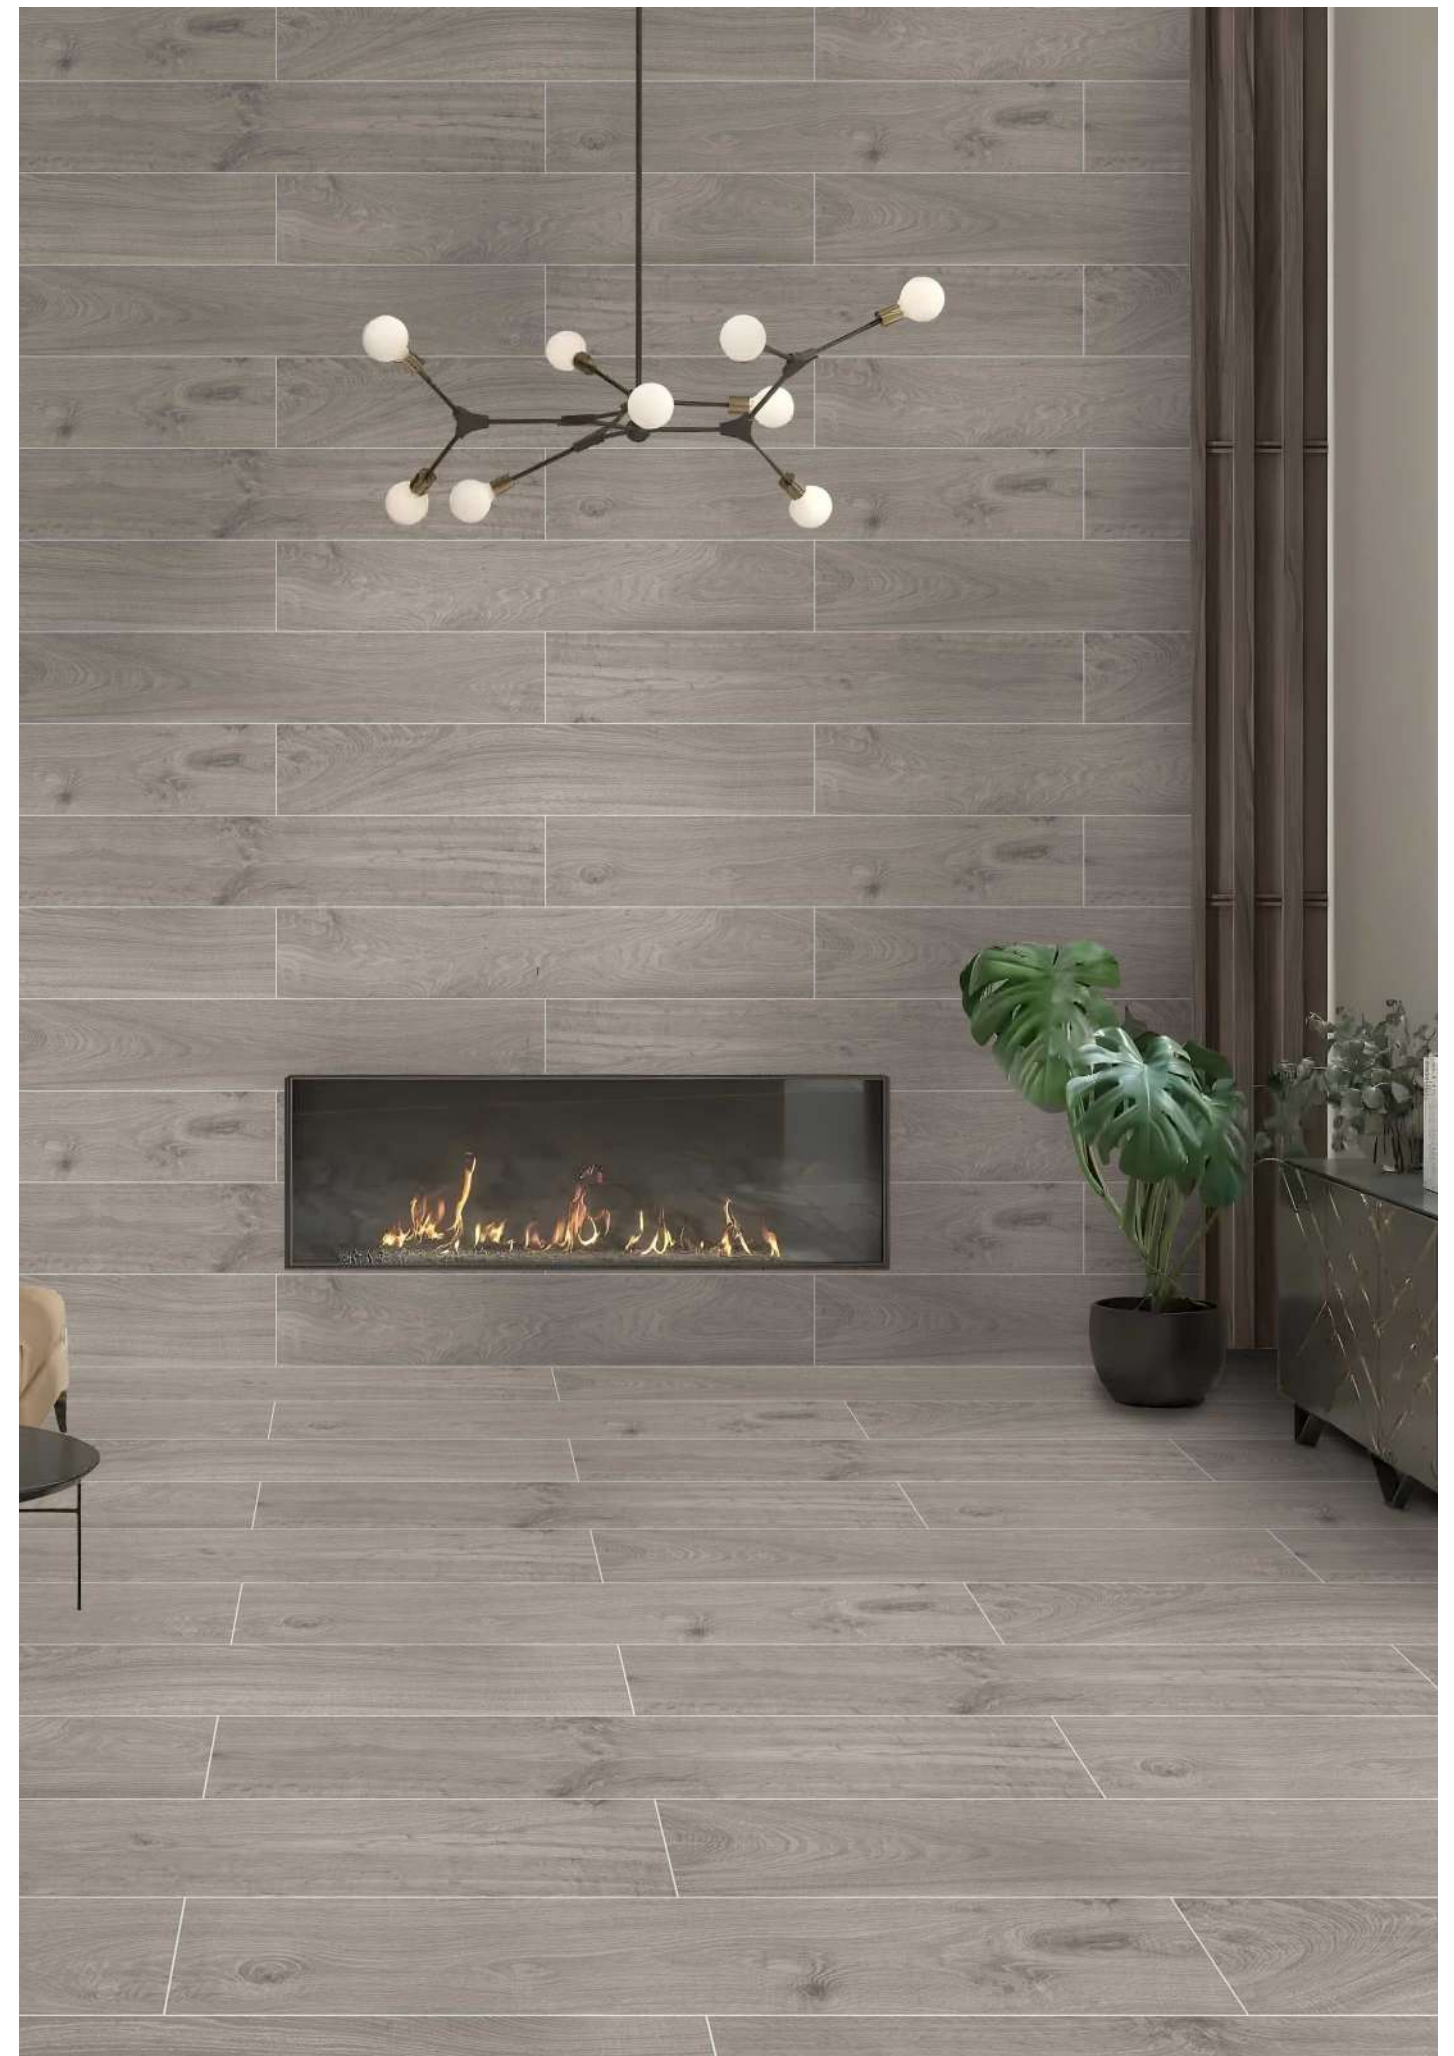

SCAN OR
TOUCH FOR
360°

RANDOM -04

SIZE :
200X1200MM
200X1000MM
150X900MM

FINISH :
MATT

SERIES :
WOODEN

200x1200mm

NOTSA GREY