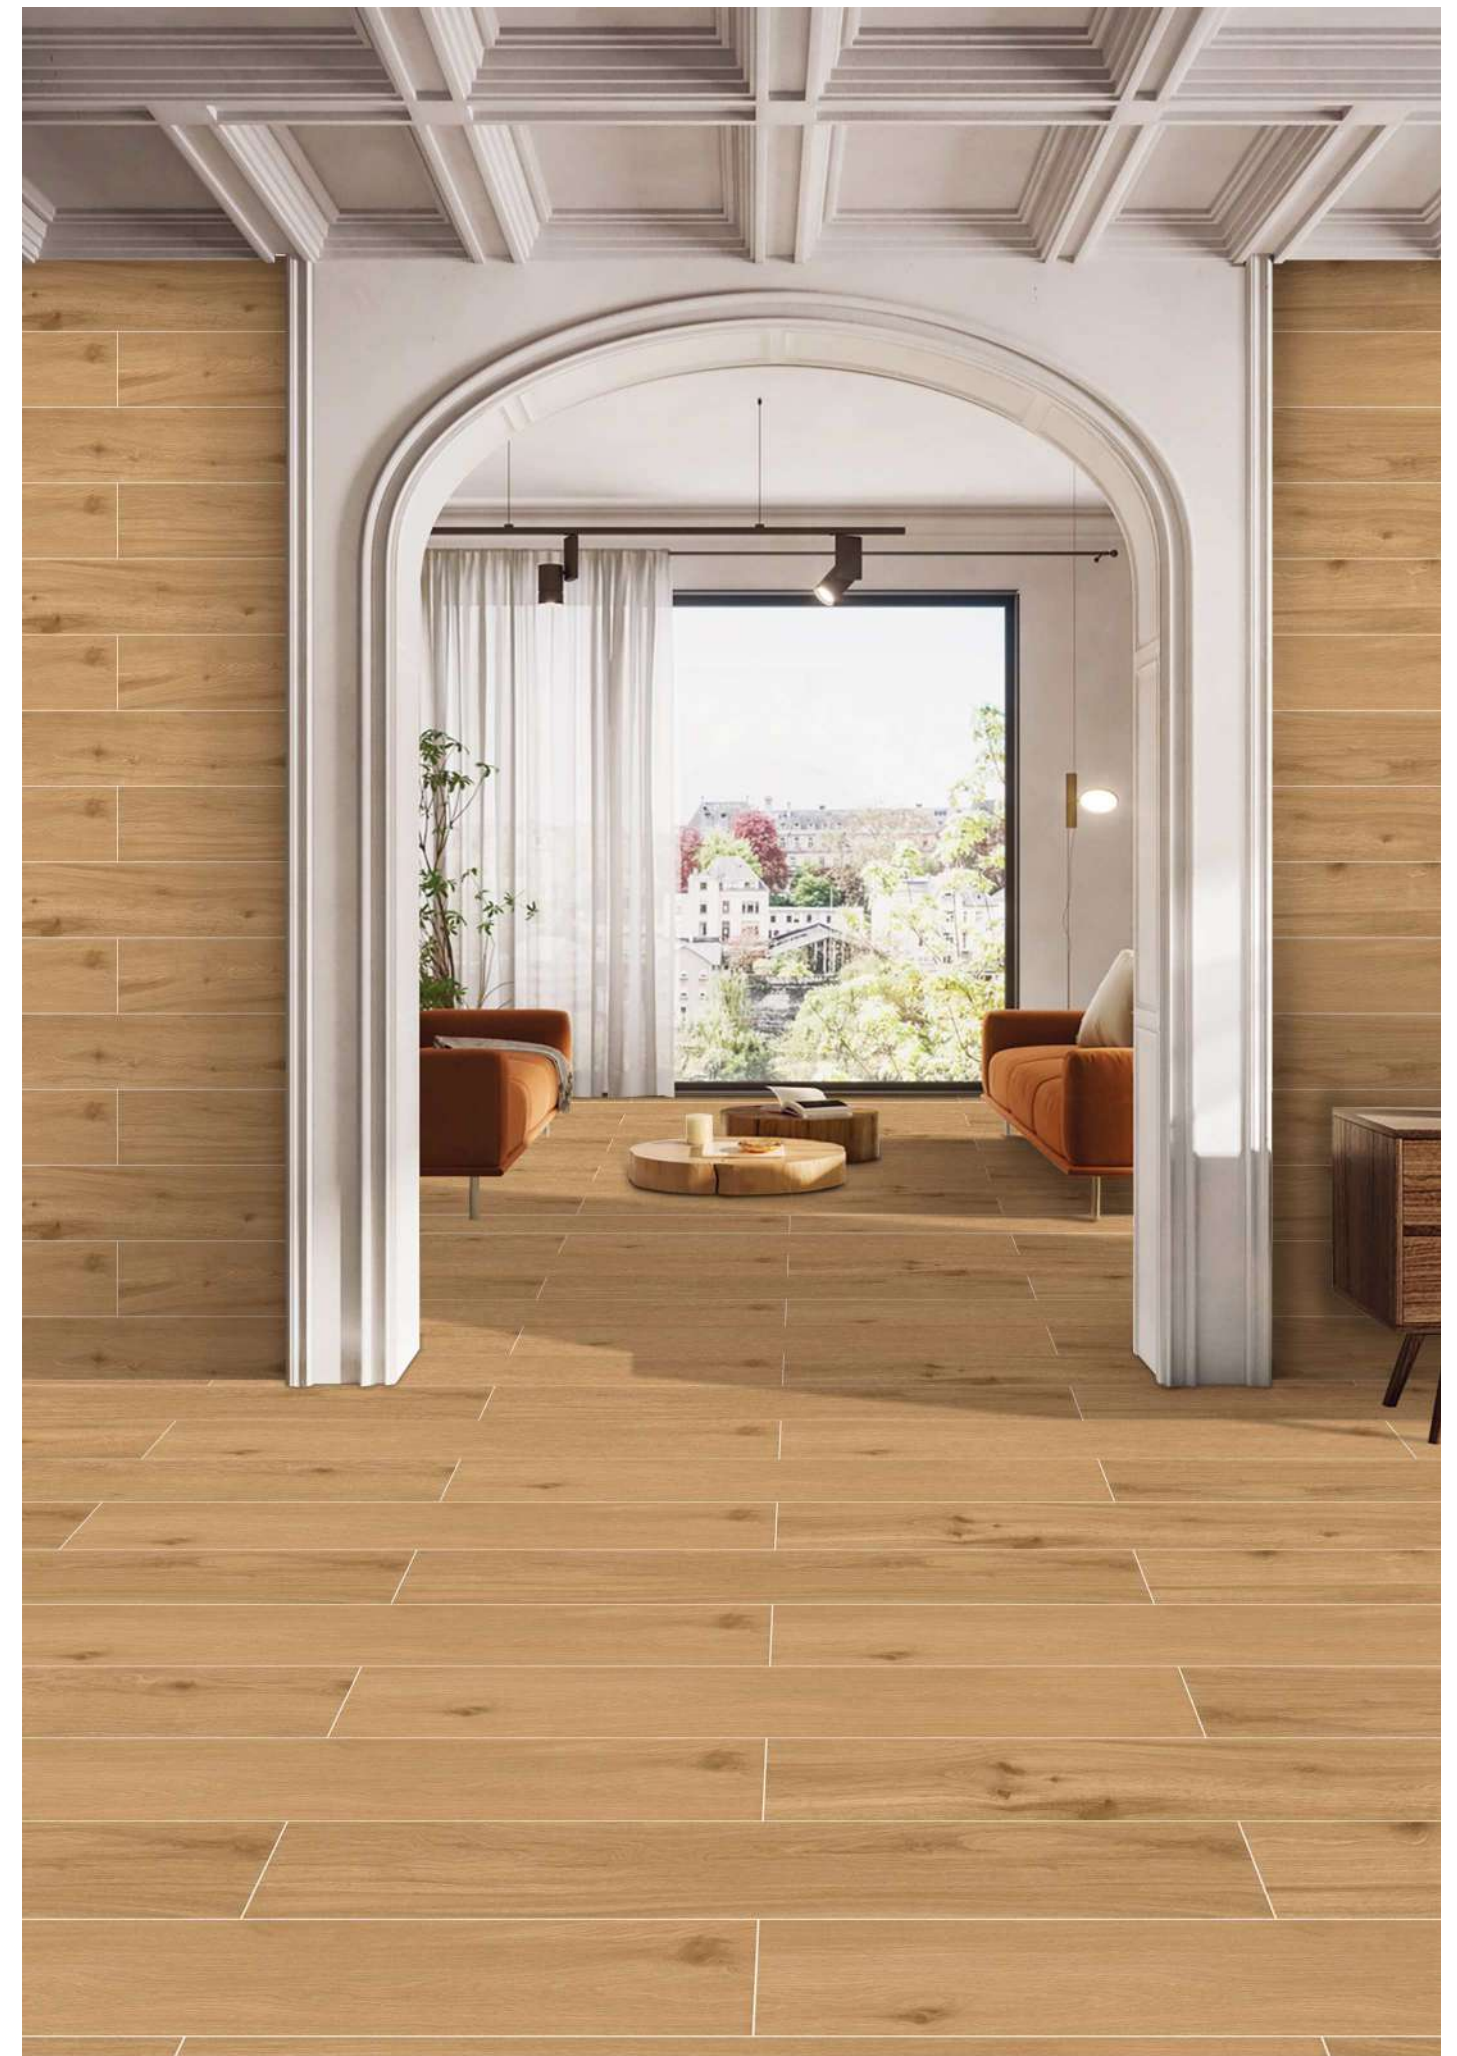

RANDOM -11

EDIC NATURAL

SCAN OR
TOUCH FOR
360°

RANDOM -06

200x1200mm

SIZE:
200X1200MM
200X1000MM
150X900MM

FINISH:
MATT

SERIES:
WOODEN