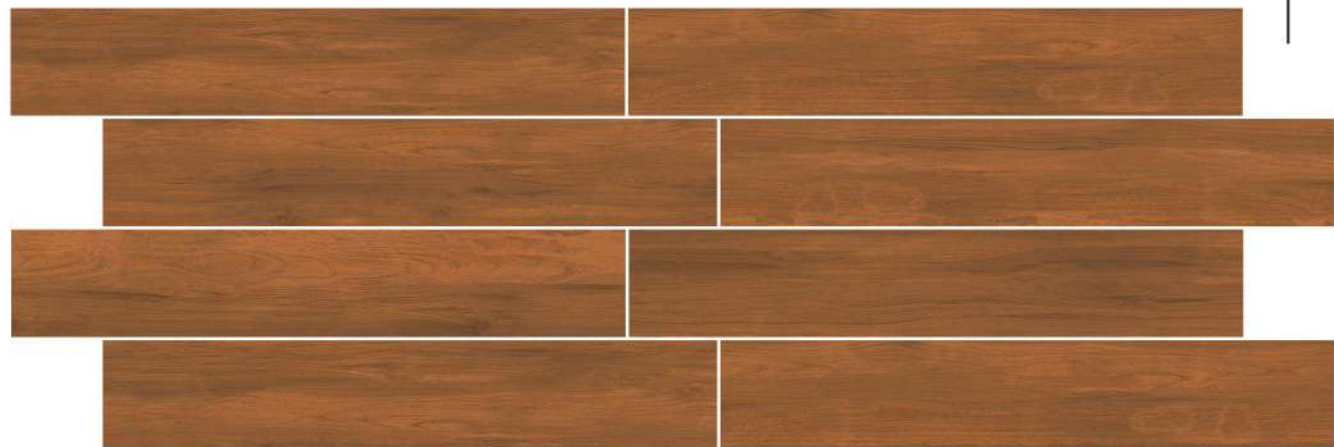

HONEY

GREY

**ELM WOOD
WHITE**

SCAN OR
TOUCH FOR
360

RANDOM -15

EVON BROWN

SCAN OR
TOUCH FOR
360

RANDOM -06