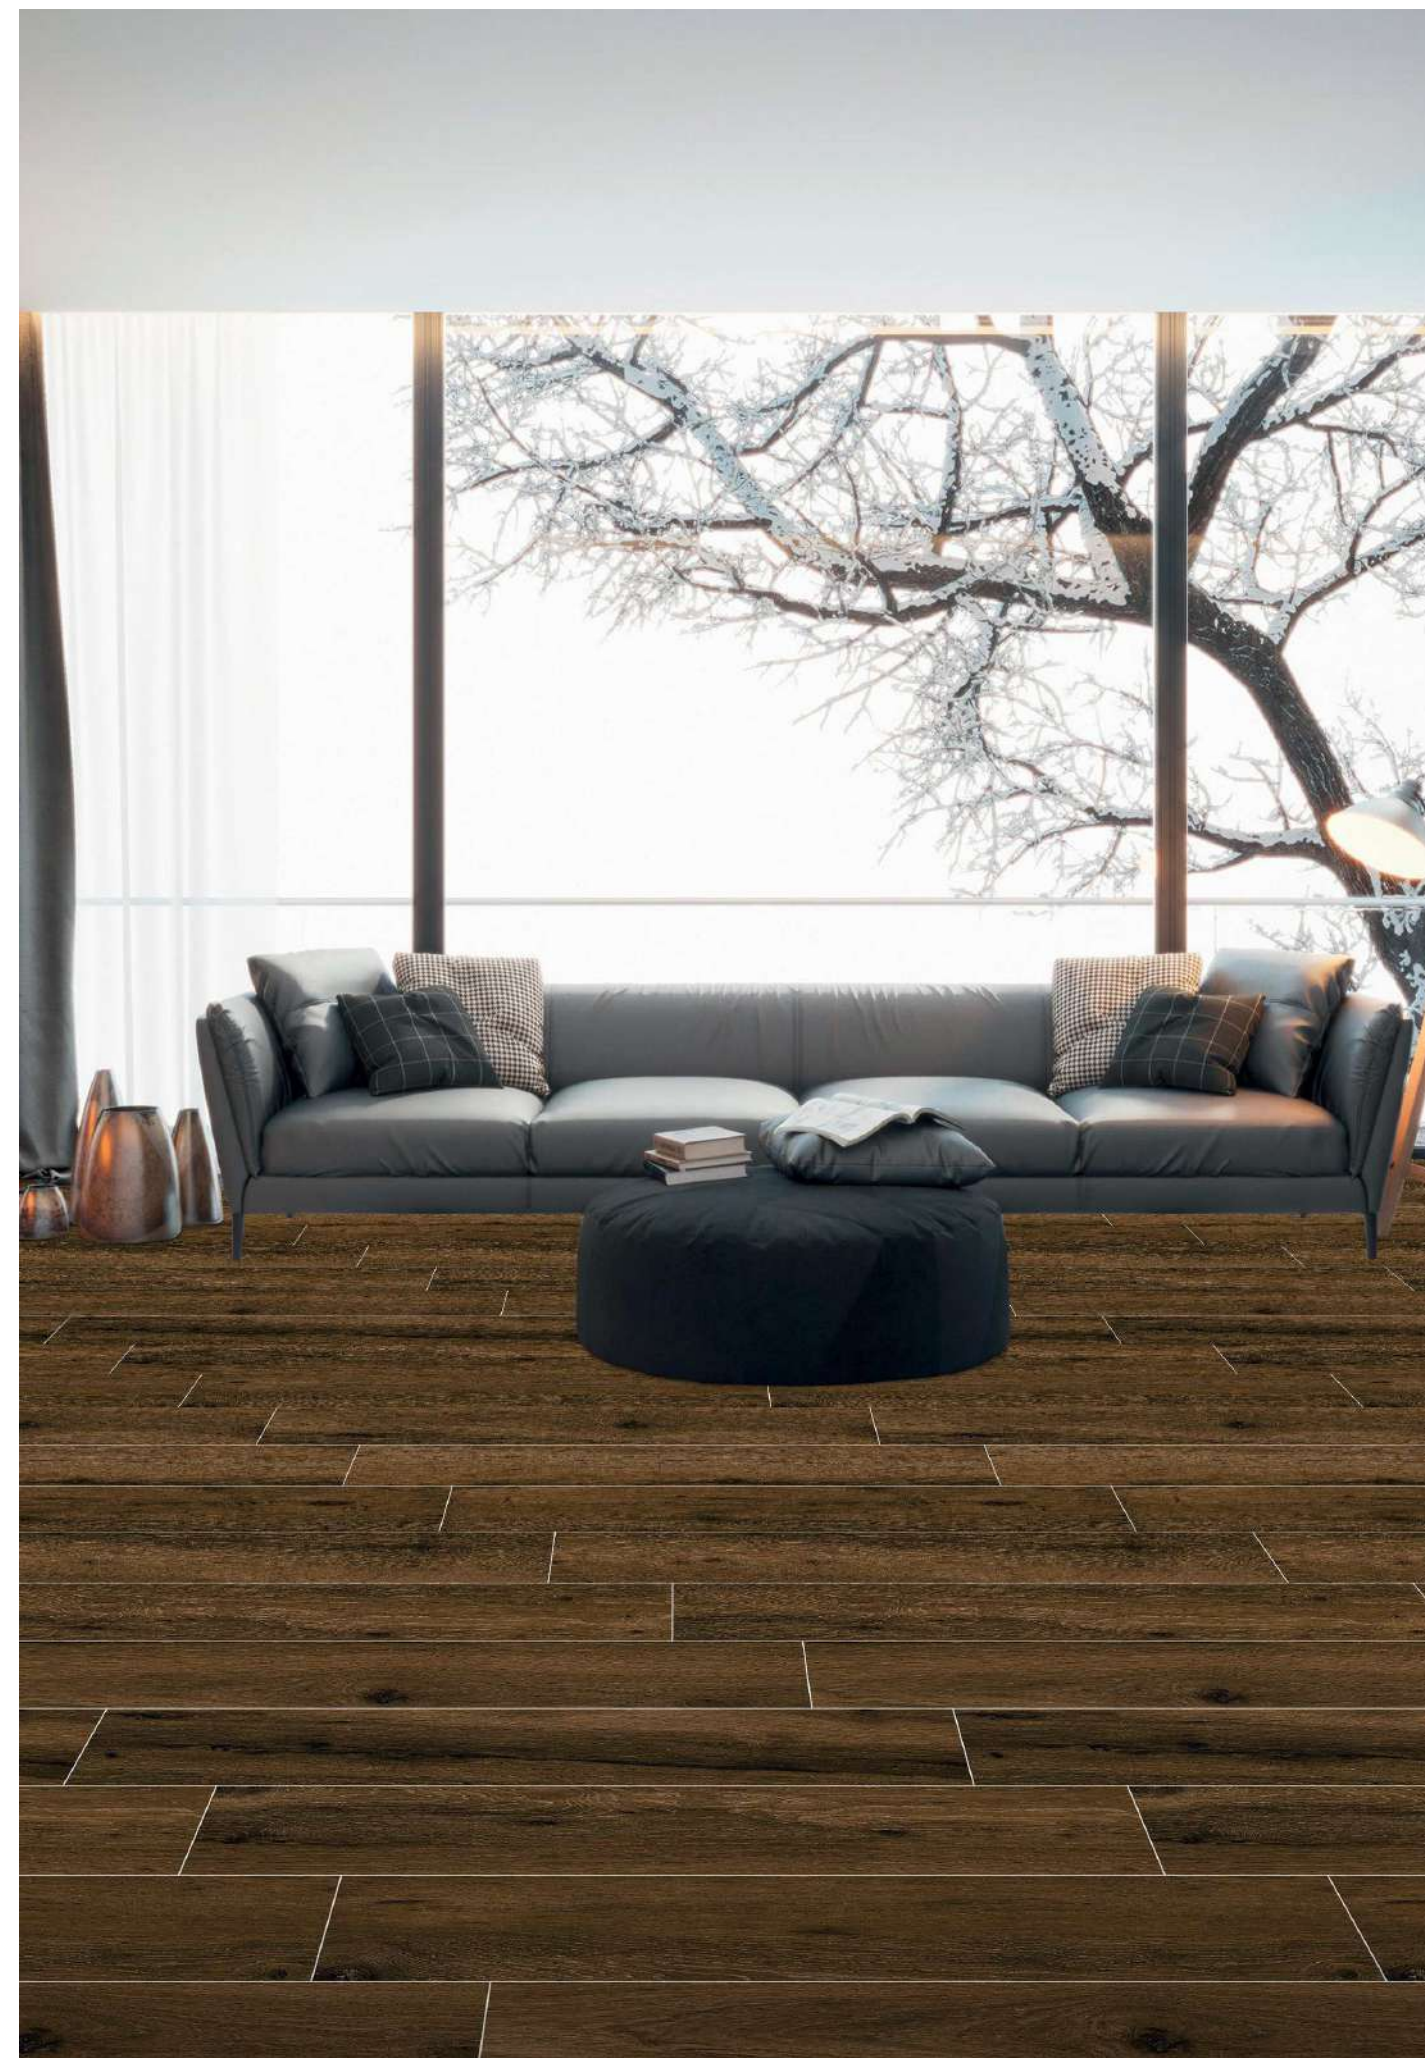

BERLINIA WENGE

[BACK TO INDEX](#)