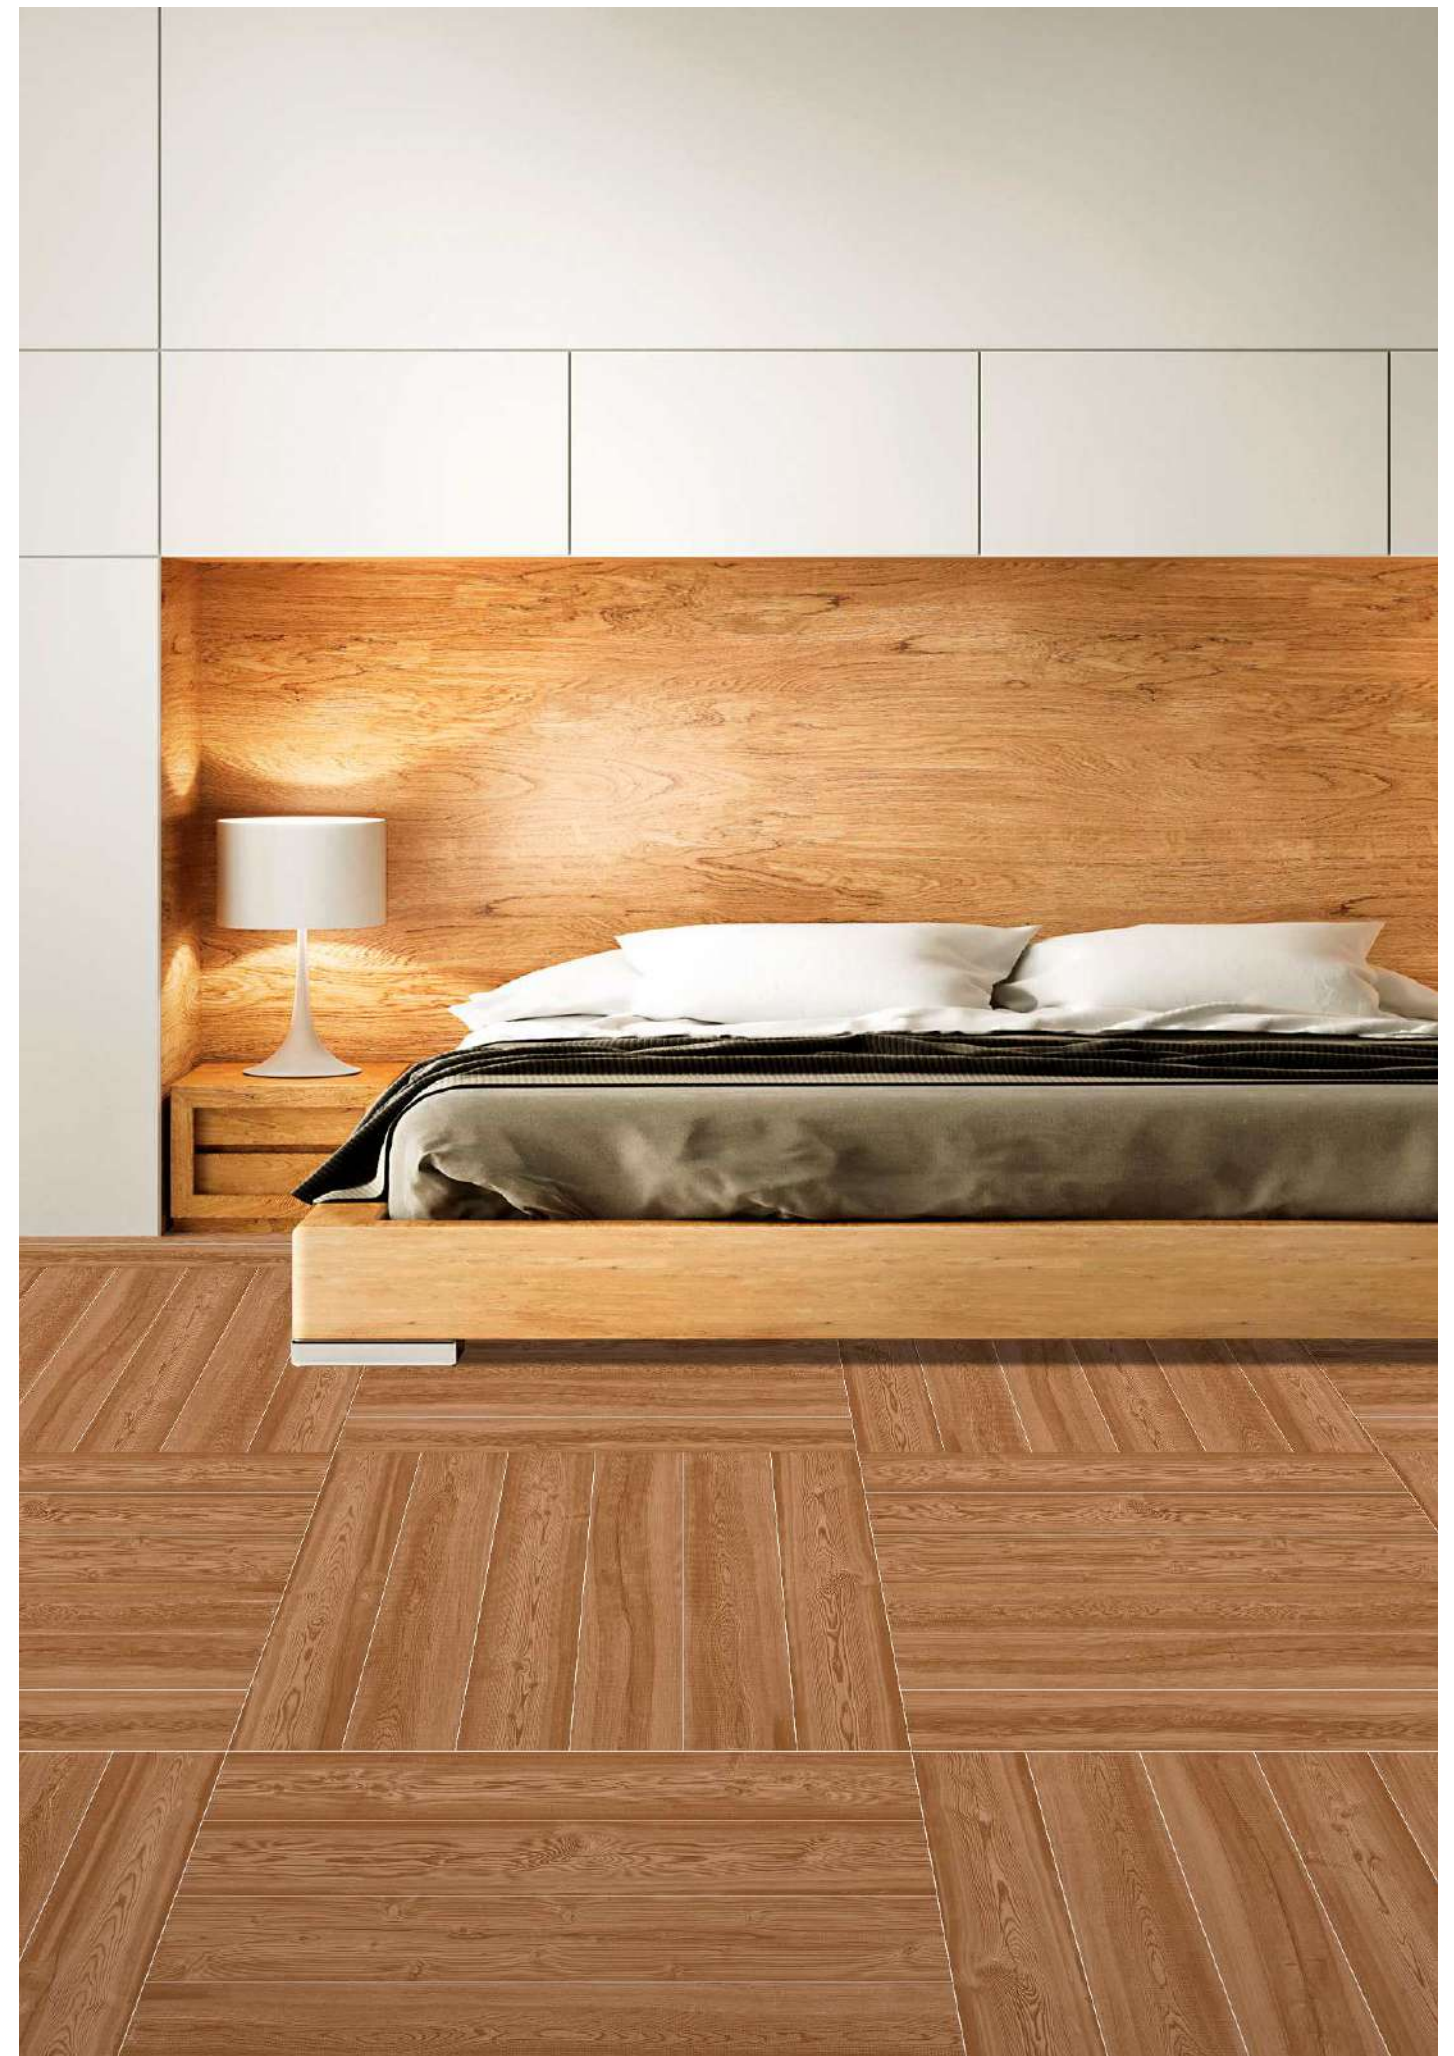

SCAN OR
TOUCH FOR
360°

RANDOM -05

SIZE:
200X1200MM
200X1000MM
150X900MM

FINISH:
MATT

SERIES:
WOODEN

200x1200mm

LETIS BRONZE