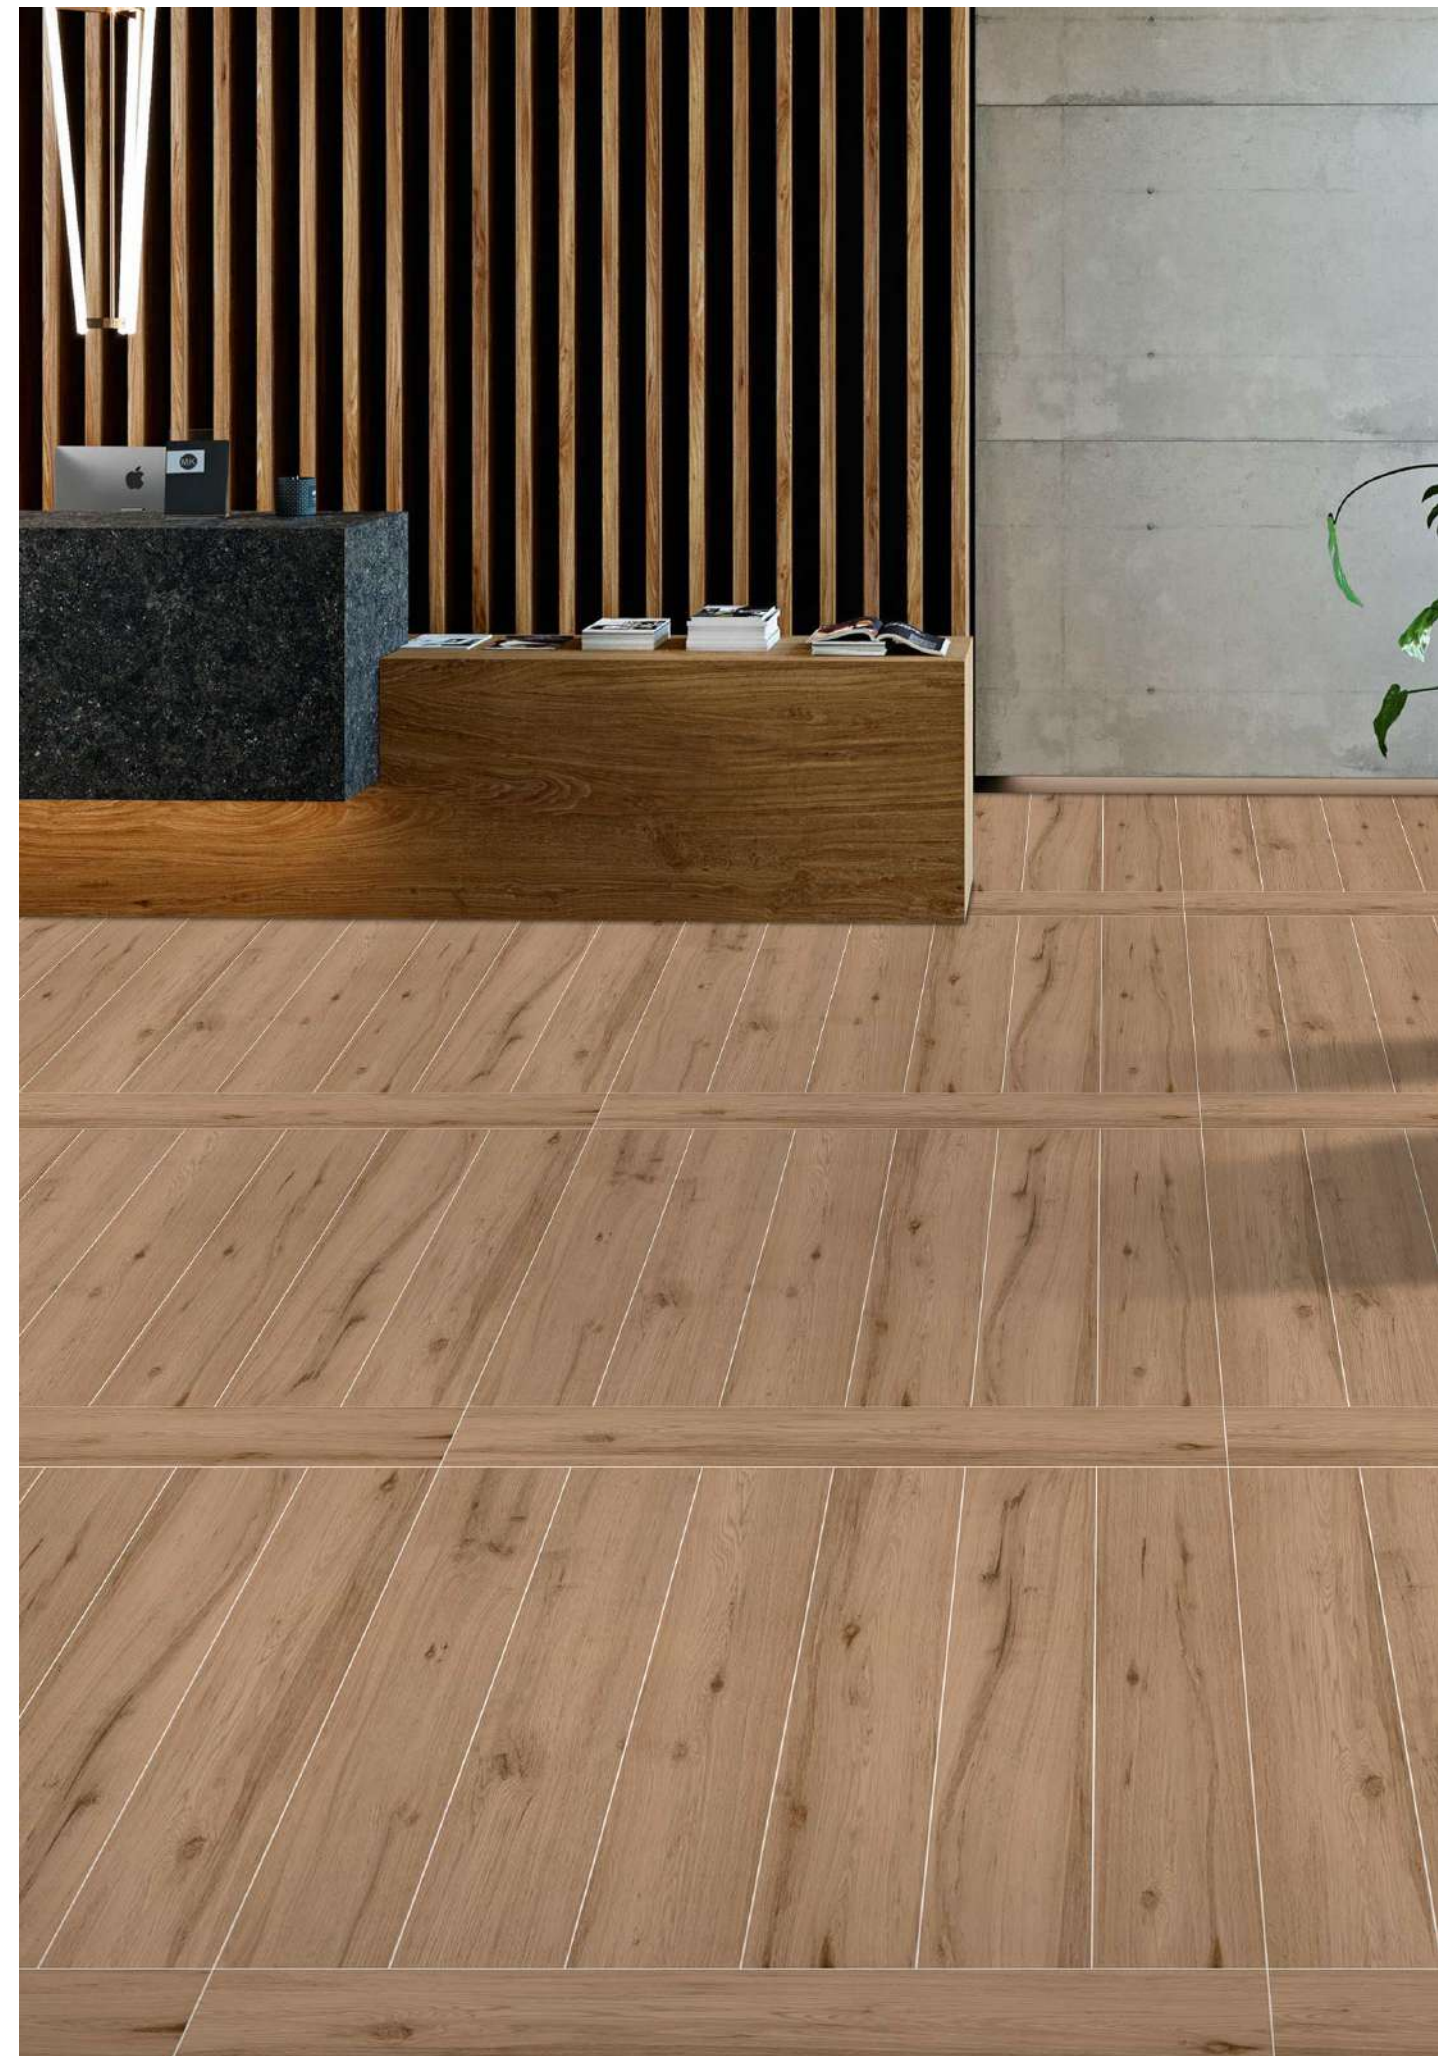

SCAN OR
TOUCH FOR
360

RANDOM -08

SIZE:
200X1200MM
200X1000MM
150X900MM

FINISH:
MATT

SERIES:
WOODEN

200x1200mm

FOREST NUT