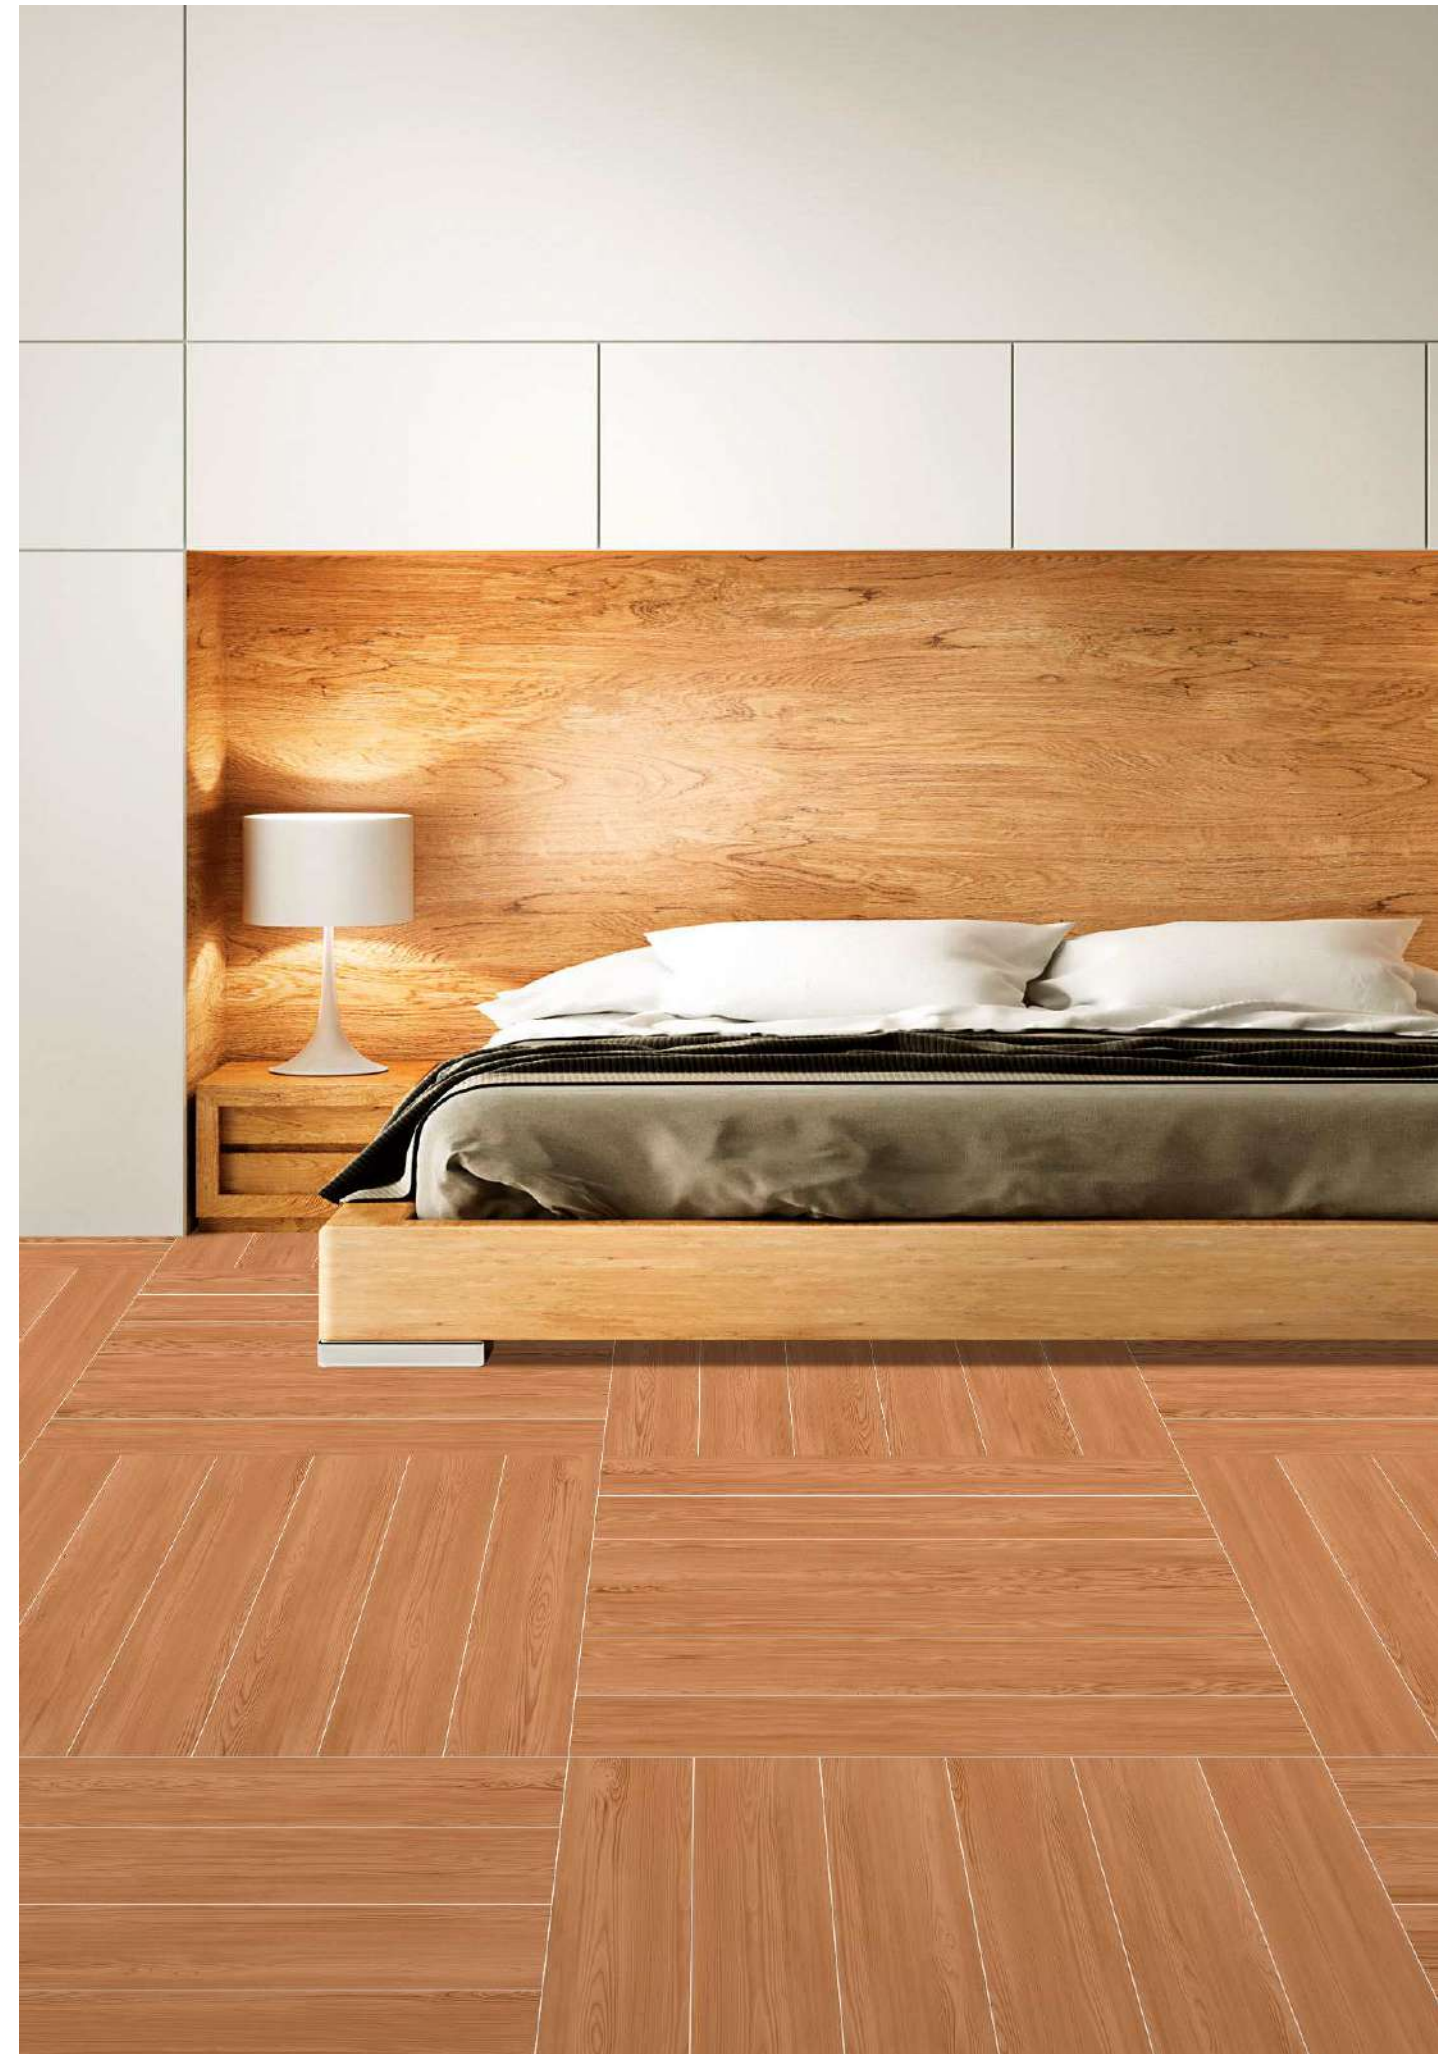

WALNUT ORANGE

[BACK TO INDEX](#)