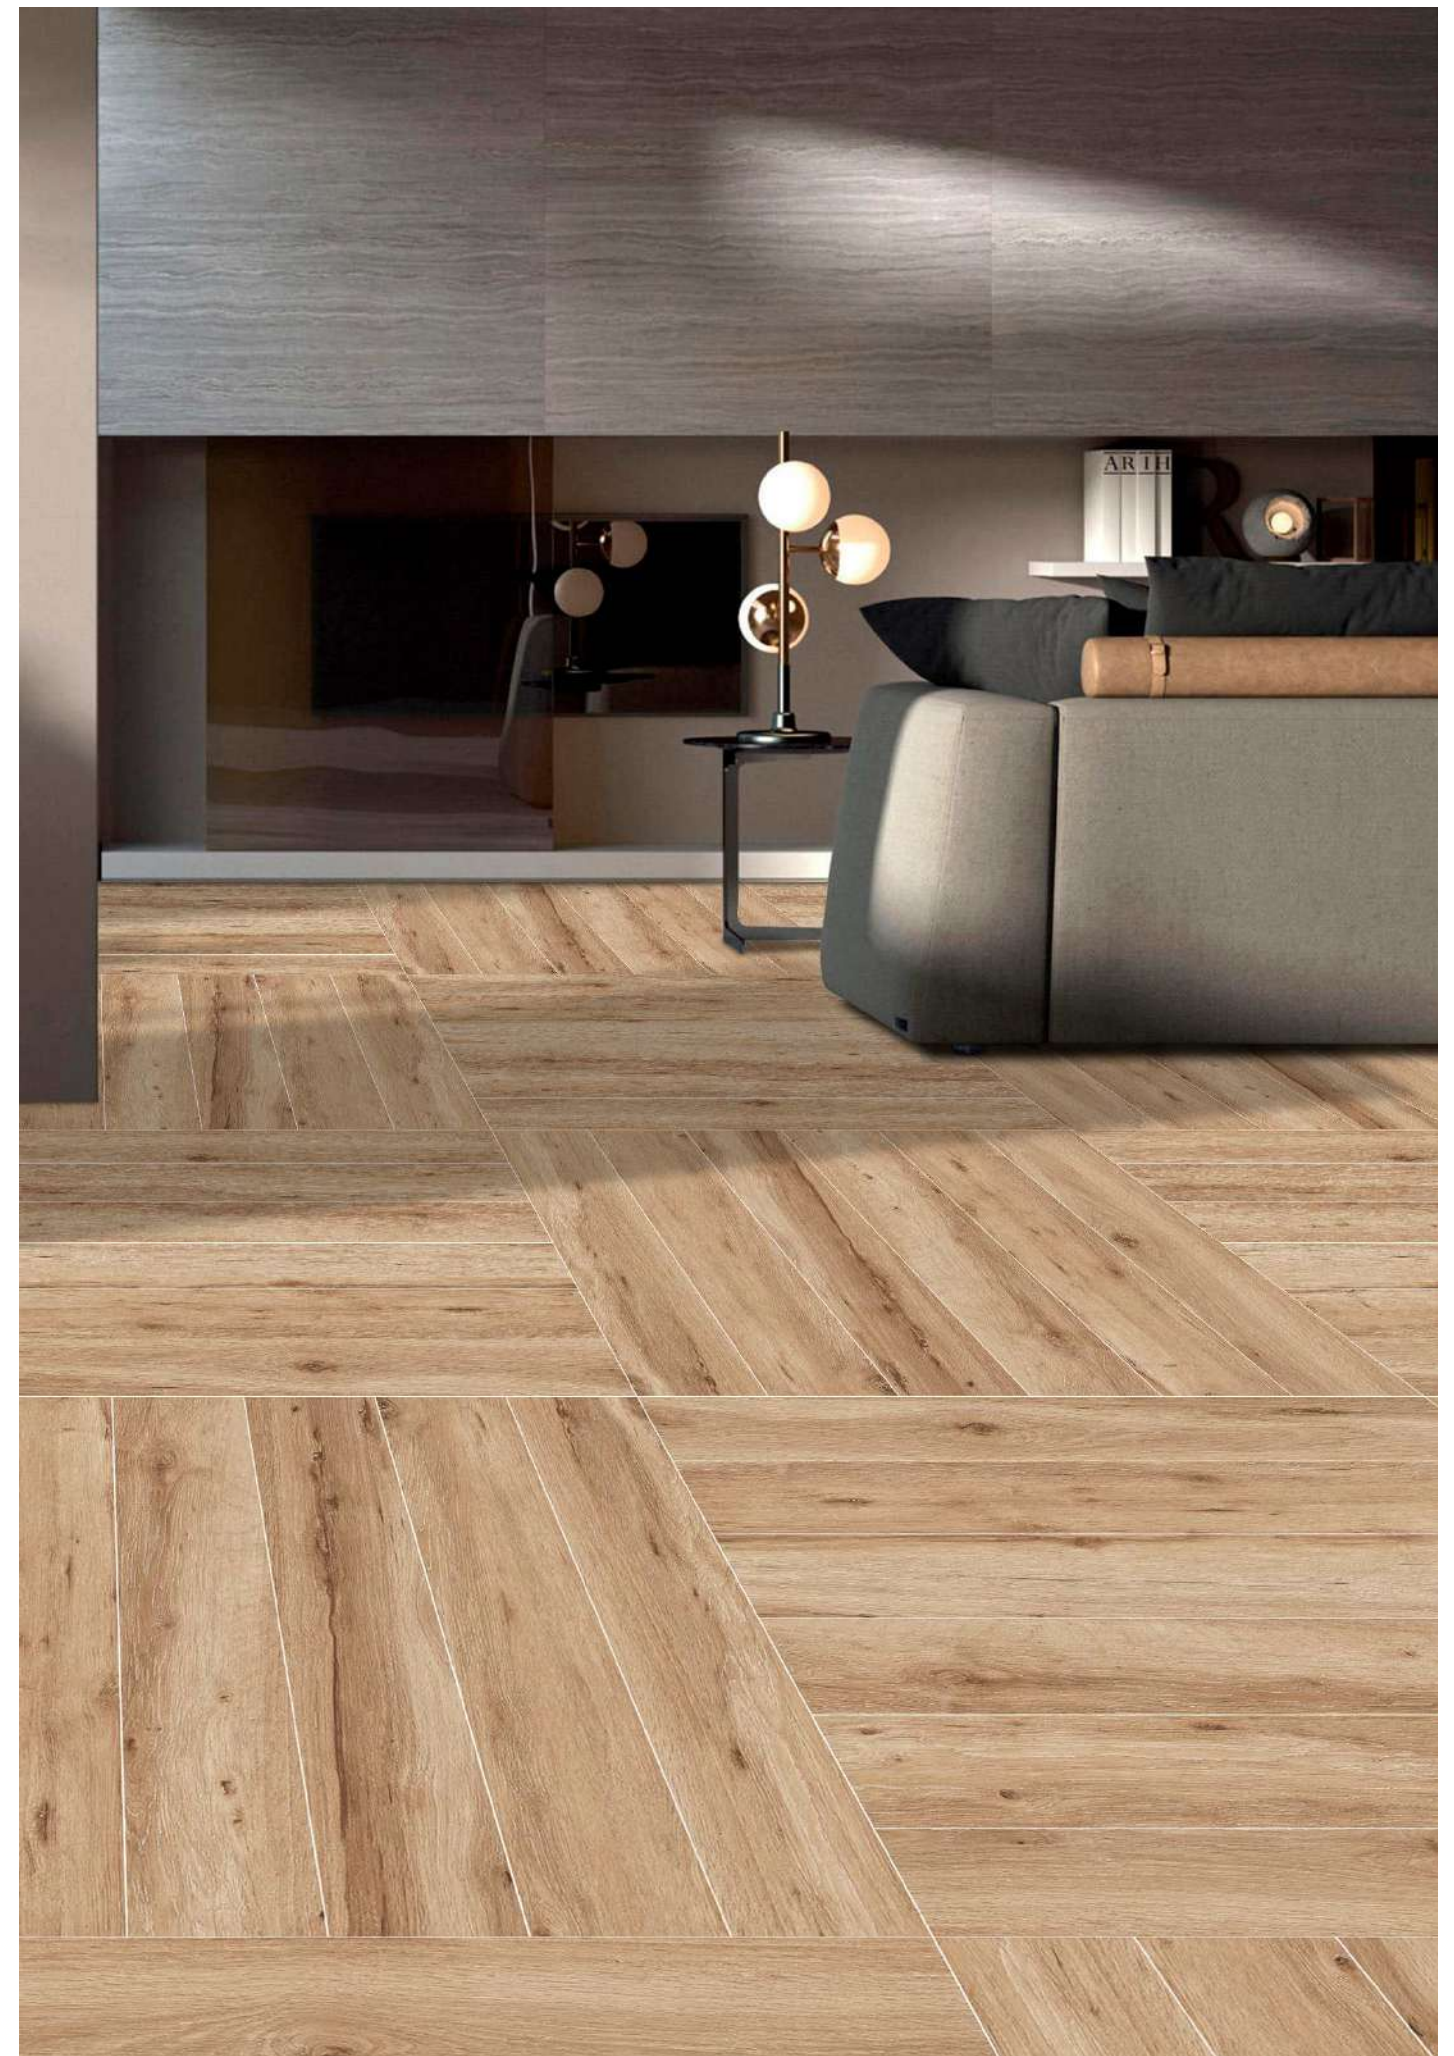

BERLINIA BROWN

SCAN OR
TOUCH FOR
360°

RANDOM -09

SIZE:
200X1200MM
200X1000MM
150X900MM

FINISH:
MATT

SERIES:
WOODEN

200x1200mm

BERLINIA BEIGE