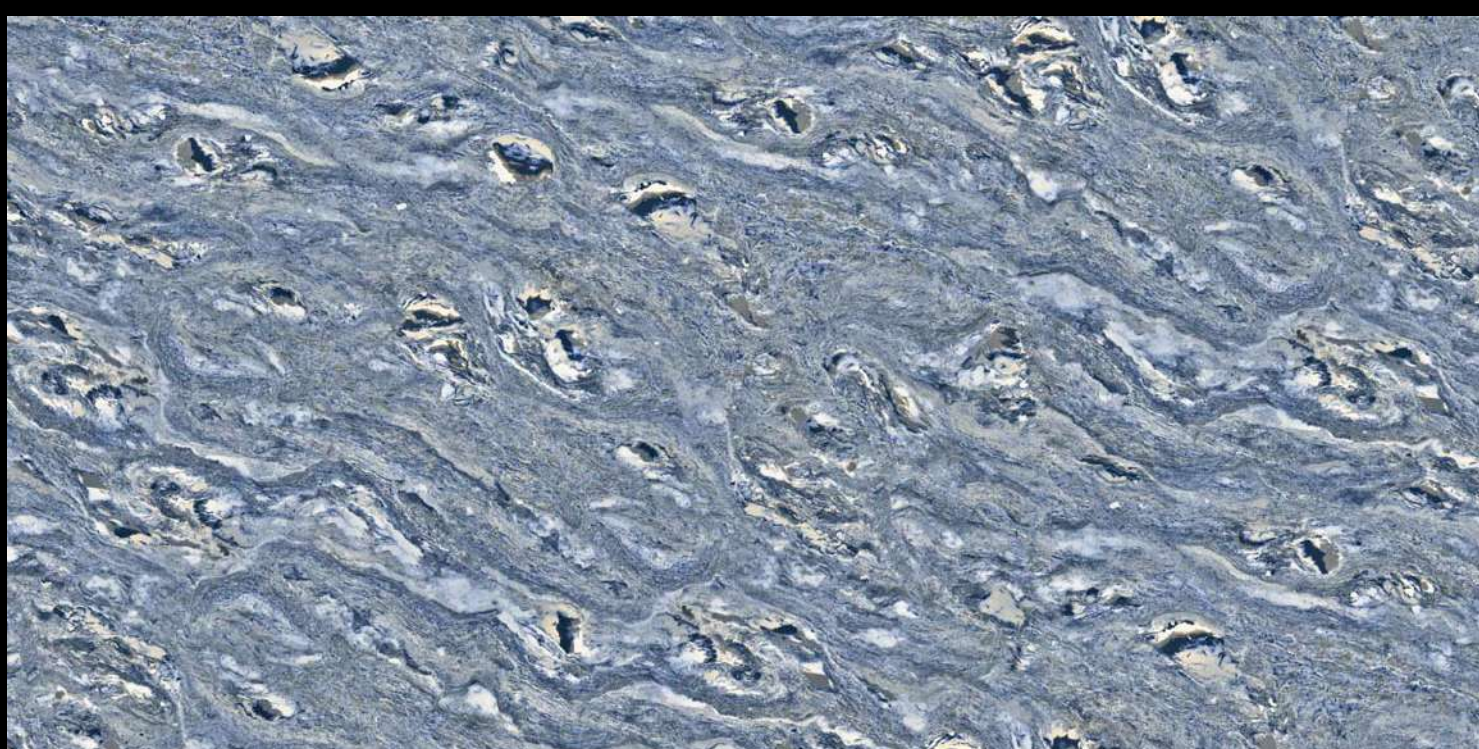

8.5 Thickness

www.
alaskasurfaces.
com

**GLOSS
SURFACE**

CADILA PIGEON

**FUSION
COLLECTION**

Eterna Edition

60x120cm

O1 Randoms