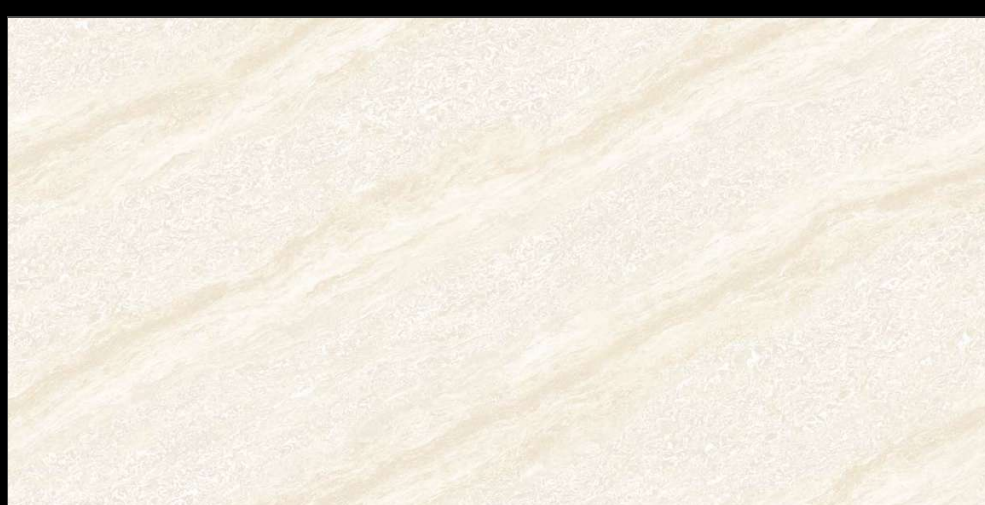

**GLOSS
SURFACE**

EMBED IVORY

FUSION
COLLECTION

Eterna Edition

60x120cm

01 Randoms

8.5 Thickness

[www.
alaskasurfaces.
com](http://www.alaskasurfaces.com)