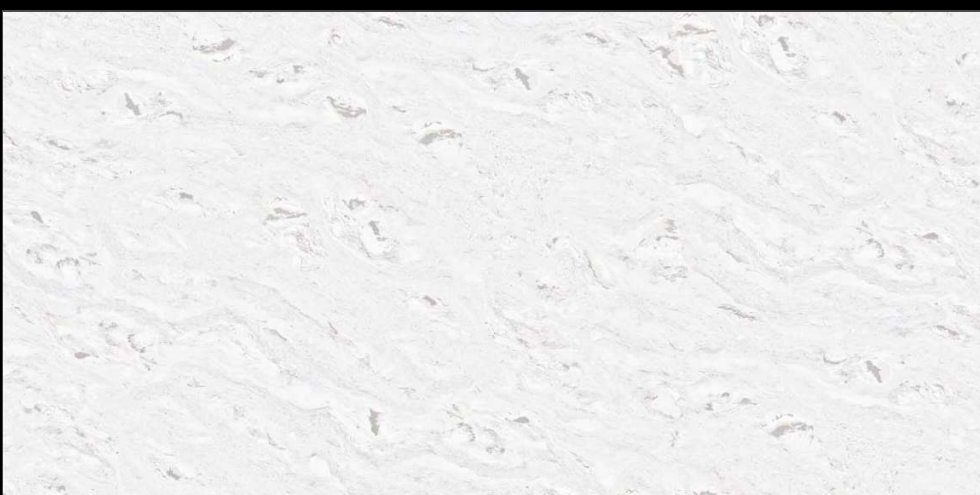

www.
alaskasurfaces.
com