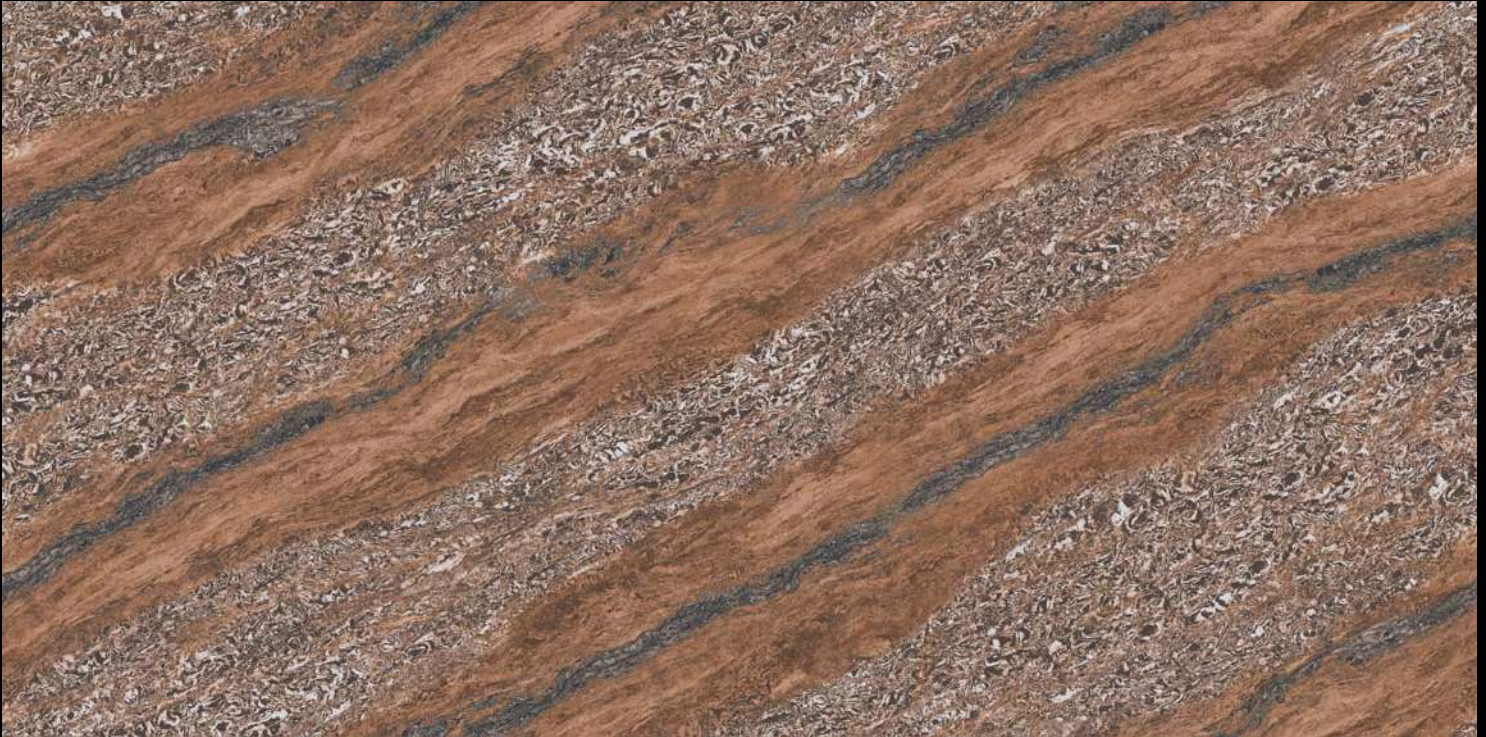

**GLOSS
SURFACE**

EMBED BRONZE

FUSION
COLLECTION

Eterna Edition

60x120cm

OI Randoms