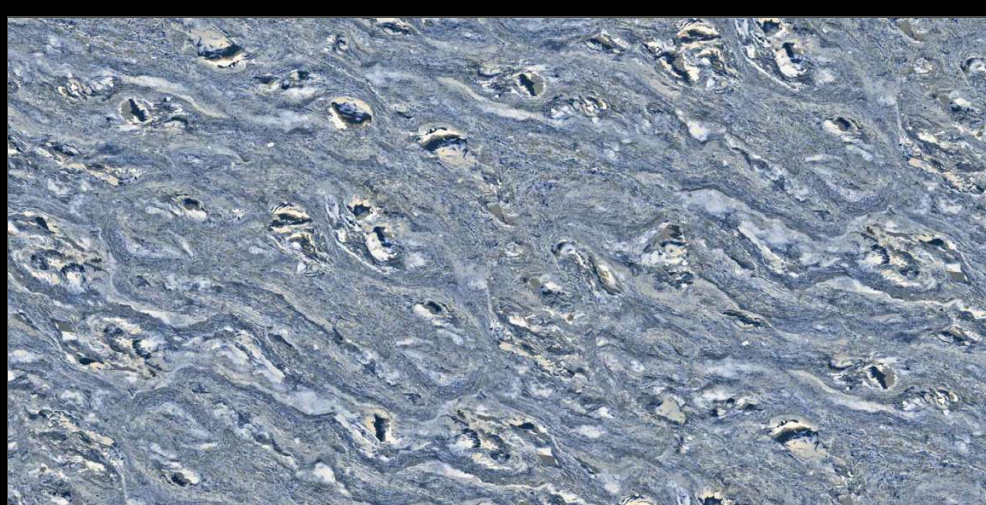

[www.
alaskasurfaces.
com](http://www.alaskasurfaces.com)