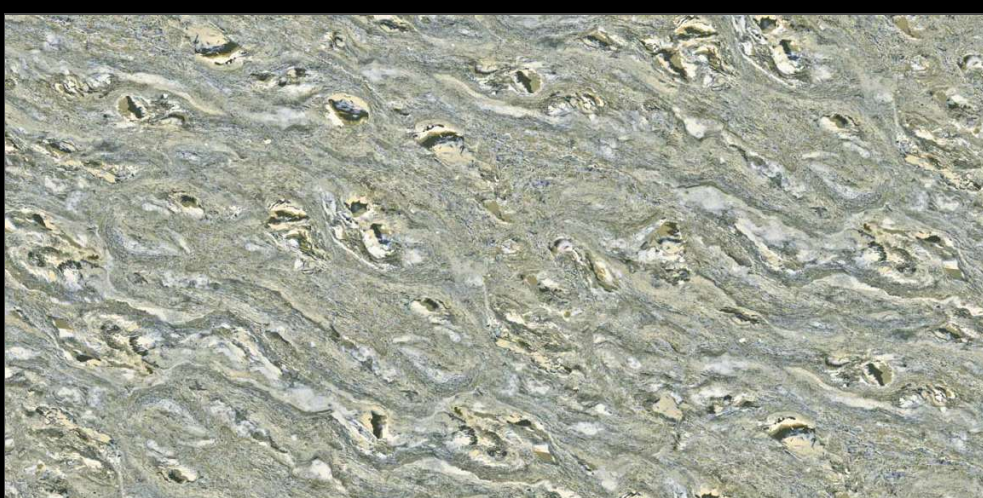

www.
alaskasurfaces.
com