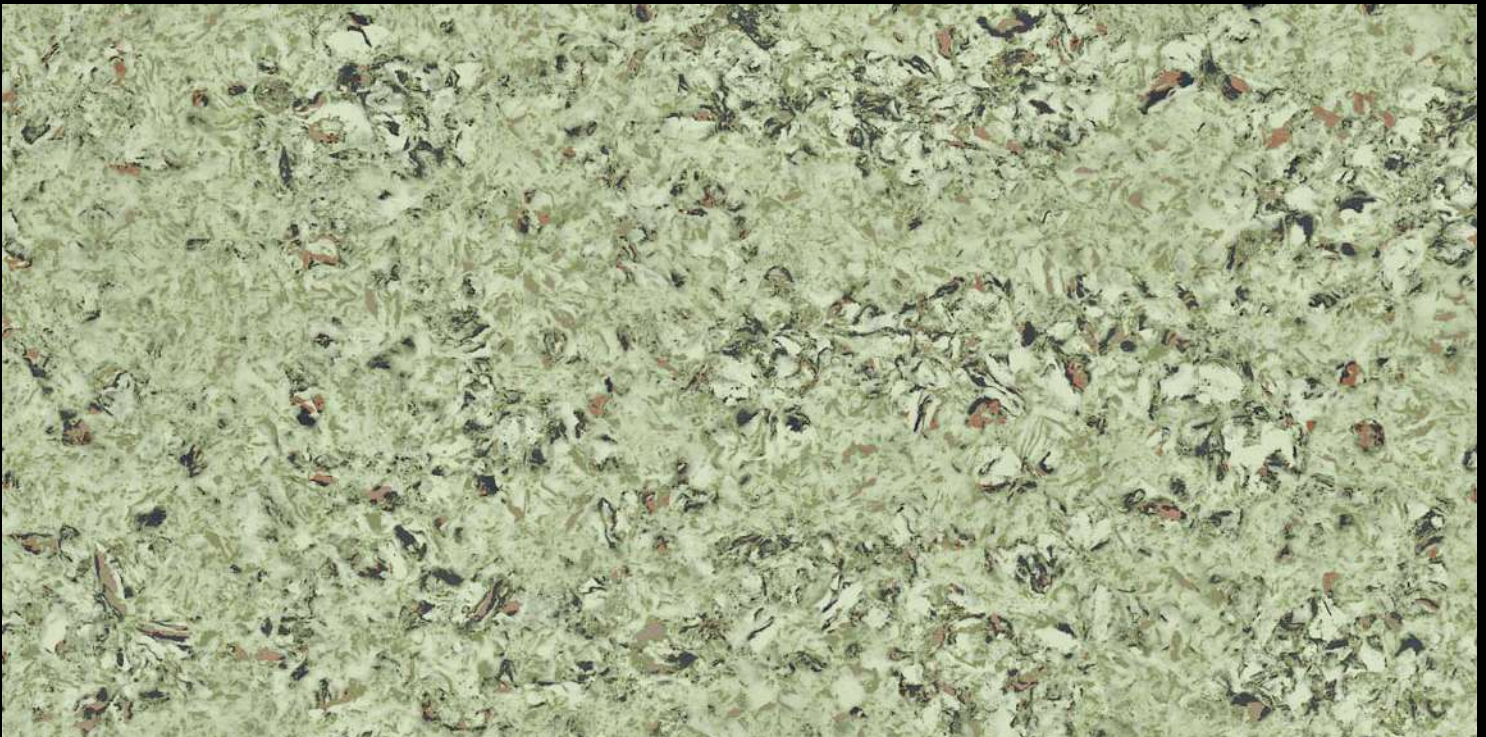

**GLOSS
SURFACE**

DOVE MINT

FUSION
COLLECTION

Eterna Edition

60x120cm

O2 Randoms