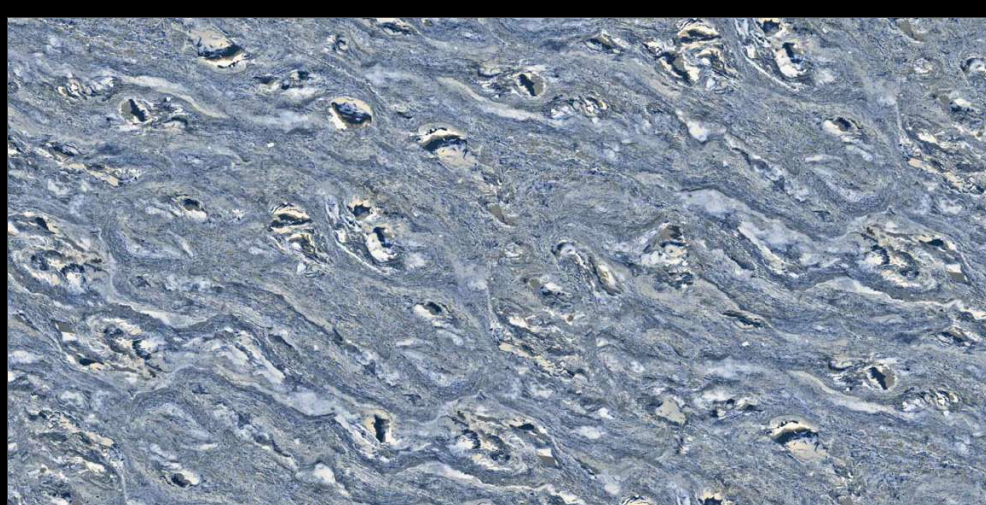

8.5 Thickness

www.
alaskasurfaces.
com

**GLOSS
SURFACE**

CADILA PIGEON

**FUSION
COLLECTION**

Eterna Edition

60x120cm

O1 Randoms