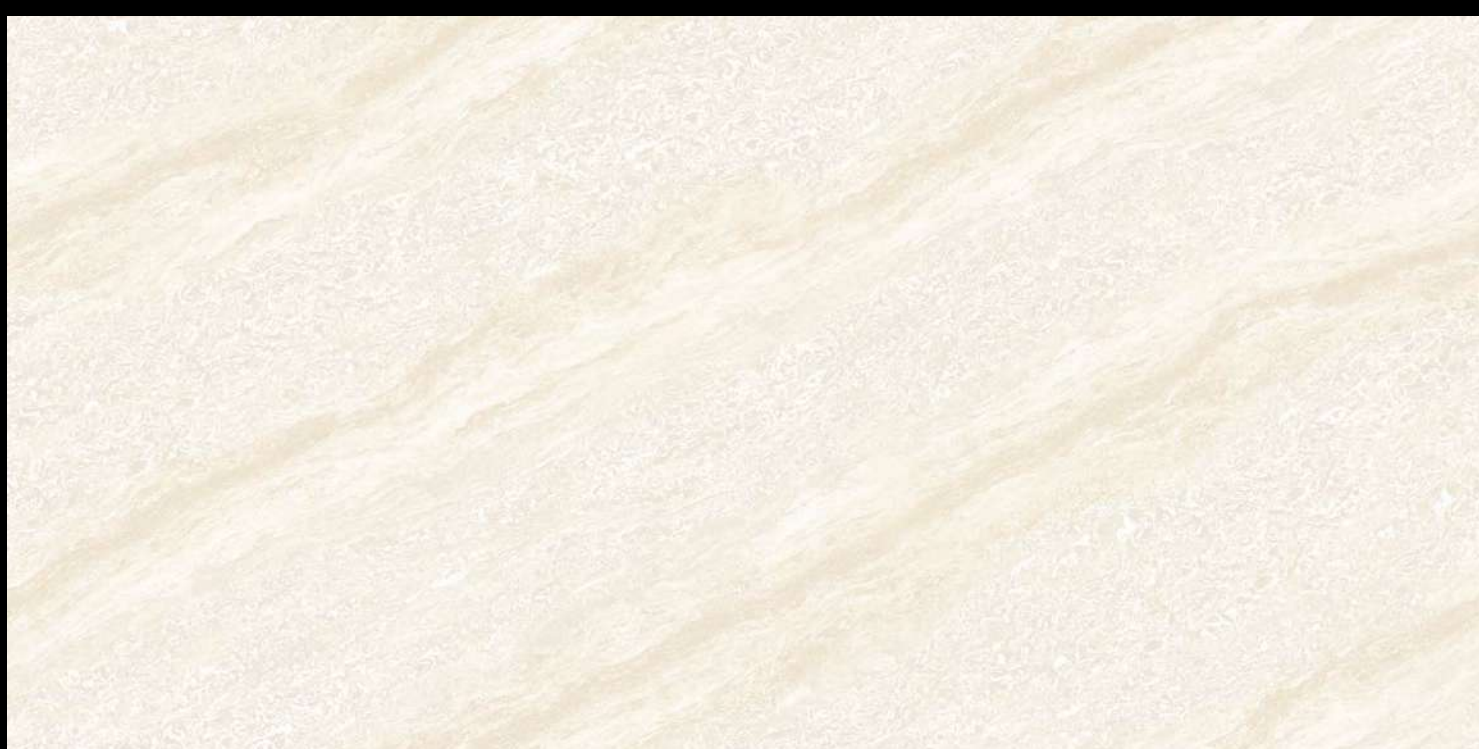

Eterna Edition

60x120cm

01 Randoms