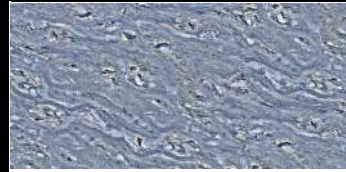

**PROUDLY
MADE IN INDIA**

INDEX

600 X 1200 MM , DOUBLE CHARGE

CADILA BONE

CADILA HUNTER

CADILA PIGEON

CADILA SNOW

DELTA ASH

DELTA BUTTERSCOTCH

DELTA SANDY

DOVE MINT

DOVE NUDE

DOVE PEARL

EMBED BRONZE

EMBED HARBOR

EMBED IVORY