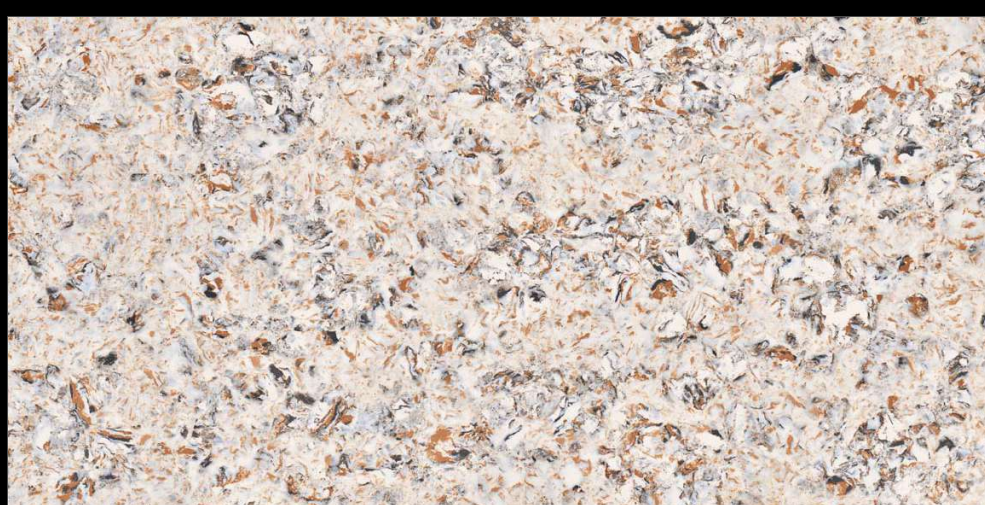

8.5 Thickness