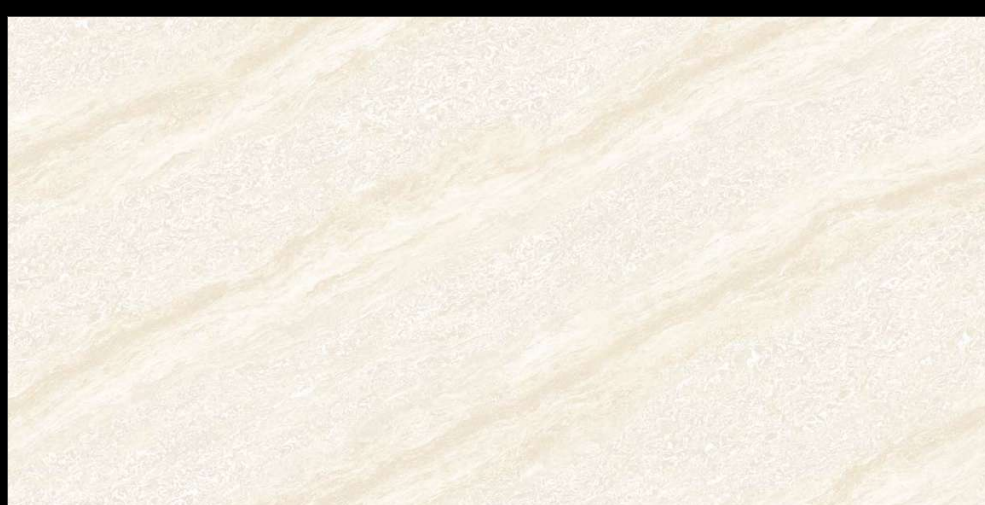

**GLOSS
SURFACE**

EMBED IVORY

FUSION
COLLECTION

Eterna Edition

60x120cm

01 Randoms

8.5 Thickness

[www.
alaskasurfaces.
com](http://www.alaskasurfaces.com)