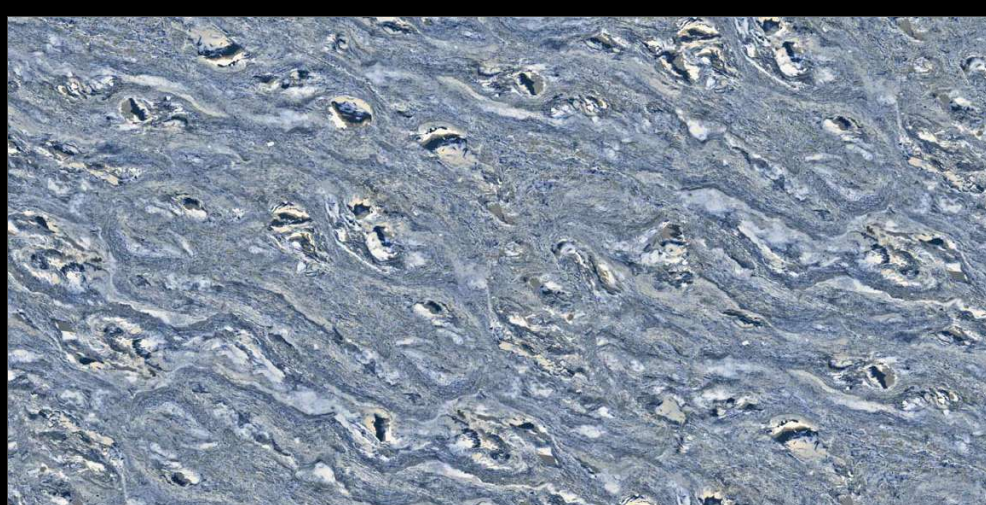

8.5 Thickness

www.
alaskasurfaces.
com

**GLOSS
SURFACE**

CADILA PIGEON

**FUSION
COLLECTION**

Eterna Edition

60x120cm

O1 Randoms