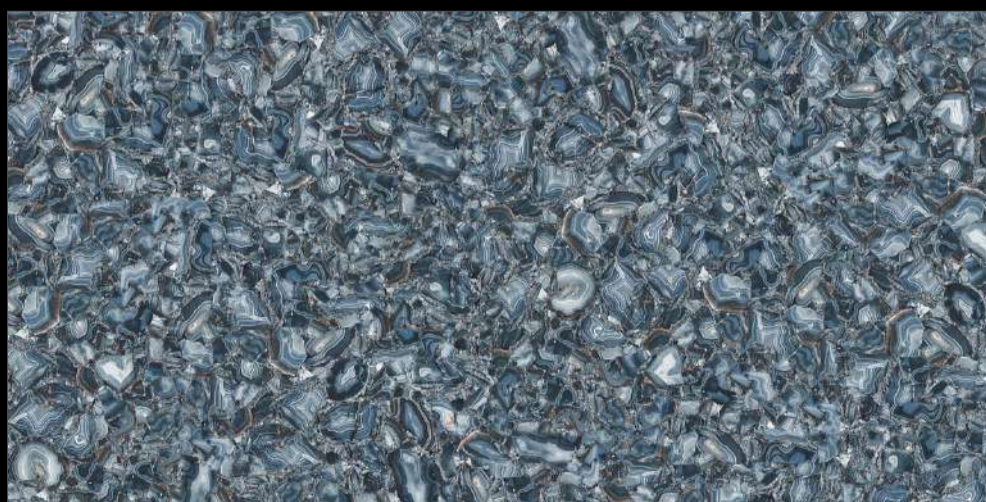

**EXTRA GLOSS
SURFACE**

SPARROW TEAL

ELEGANTE
COLLECTION

Eterna Edition

60x120cm

03 Randoms

8.5 Thickness