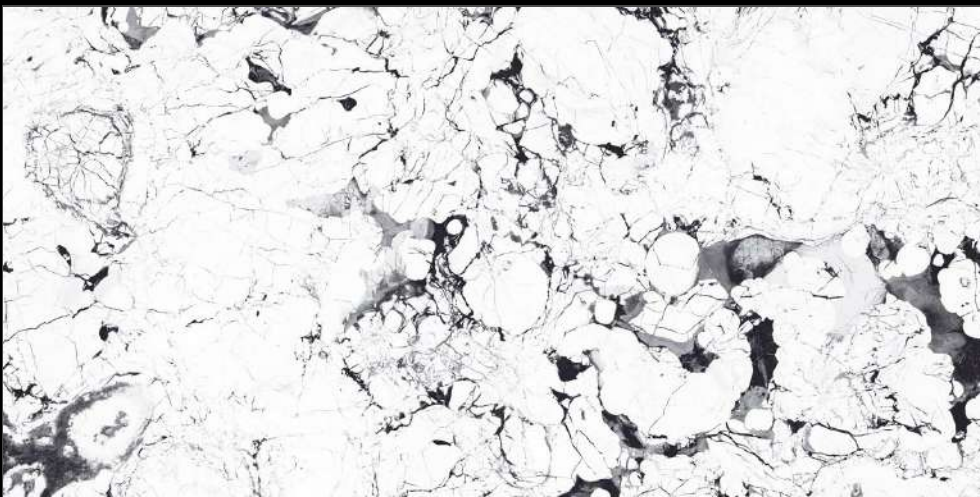

**EXTRA GLOSS
SURFACE**

VIOLA WHITE

ELEGANTE
COLLECTION