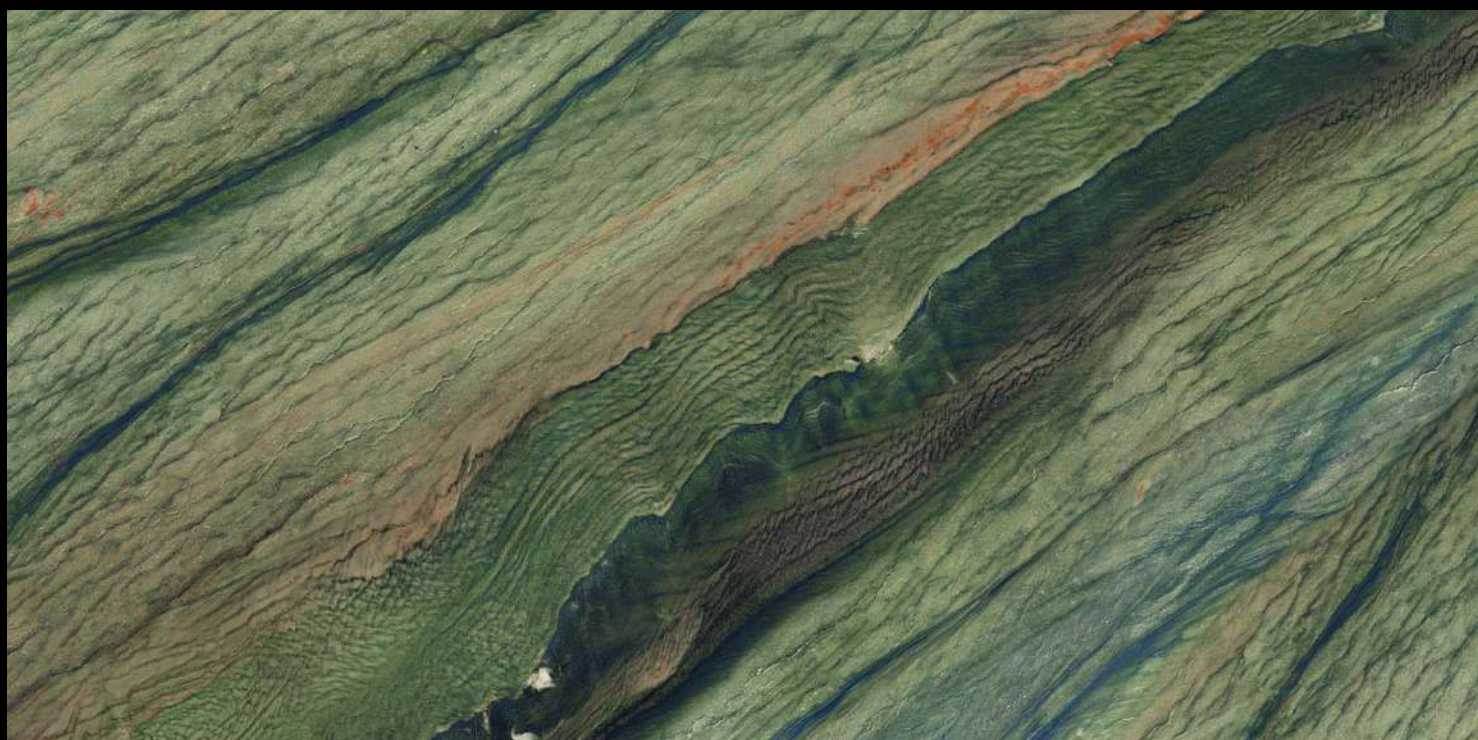

Eterna Edition

60x120cm

04 Randoms

8.5 Thickness

**EXTRA GLOSS
SURFACE**

FLUID VERDE

ELEGANTE
COLLECTION

Eterna Edition