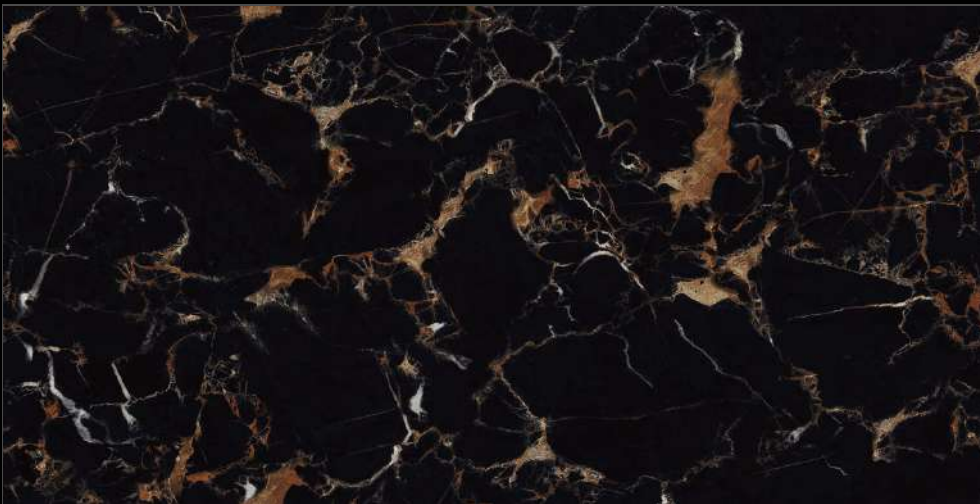

60x120cm

O3 Randoms

8.5 Thickness

**EXTRA GLOSS
SURFACE**

BLACK MARINA ENDLESS

SHIMMER
COLLECTION

Eterna Edition

60x120cm