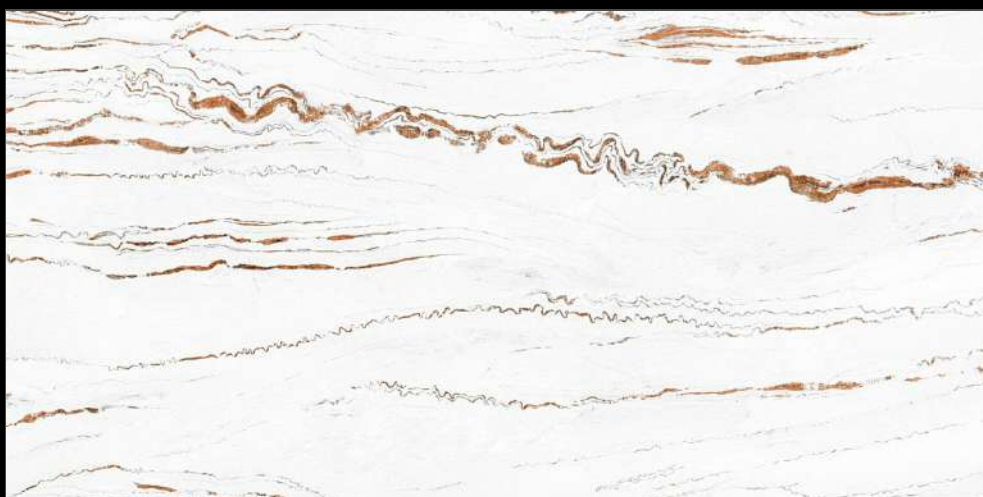

Eterna Edition

60x120cm

04 Randoms

8.5 Thickness