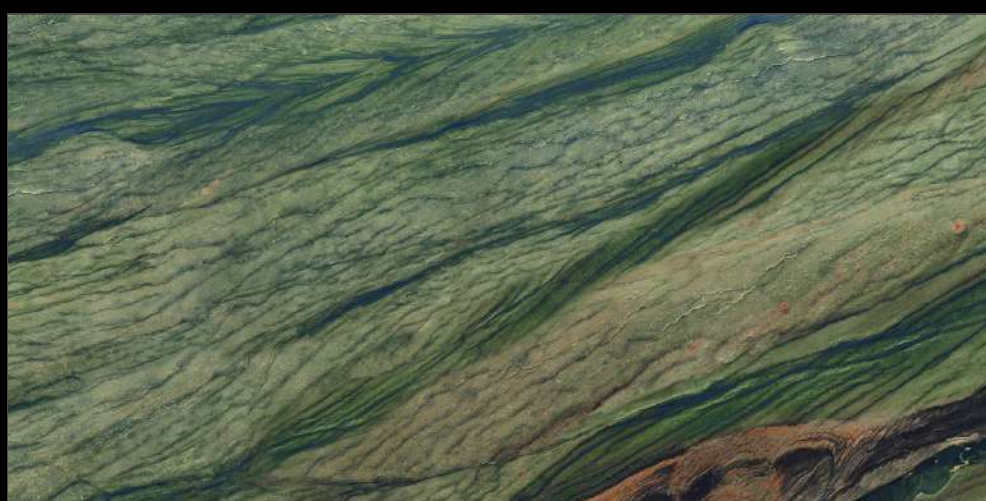

**EXTRA GLOSS
SURFACE**

FLUID VERDE

ELEGANTE
COLLECTION

Eterna Edition

60x120cm

04 Randoms

8.5 Thickness