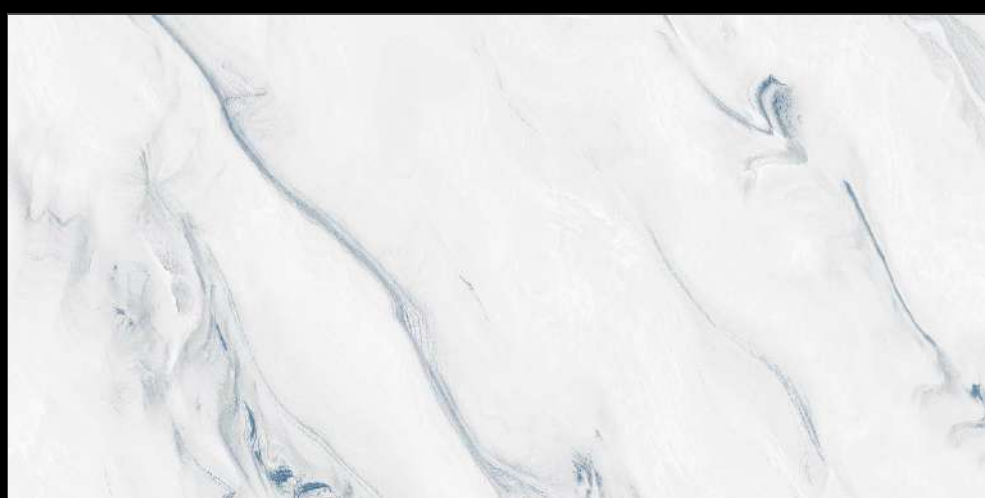

**EXTRA GLOSS
SURFACE**

CARMEL TEAL

ELEGANTE
COLLECTION

Eterna Edition

60x120cm

04 Randoms

8.5 Thickness