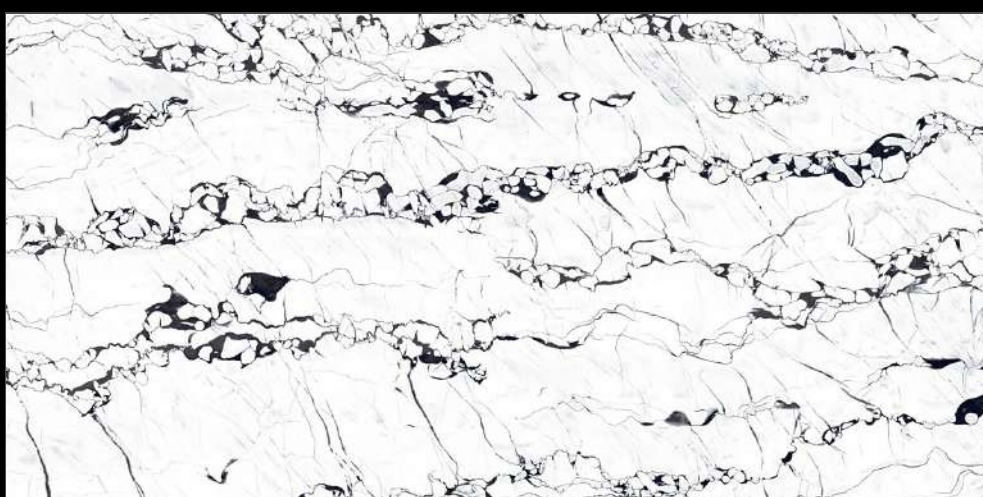

Eterna Edition

60x120cm

04 Randoms

8.5 Thickness