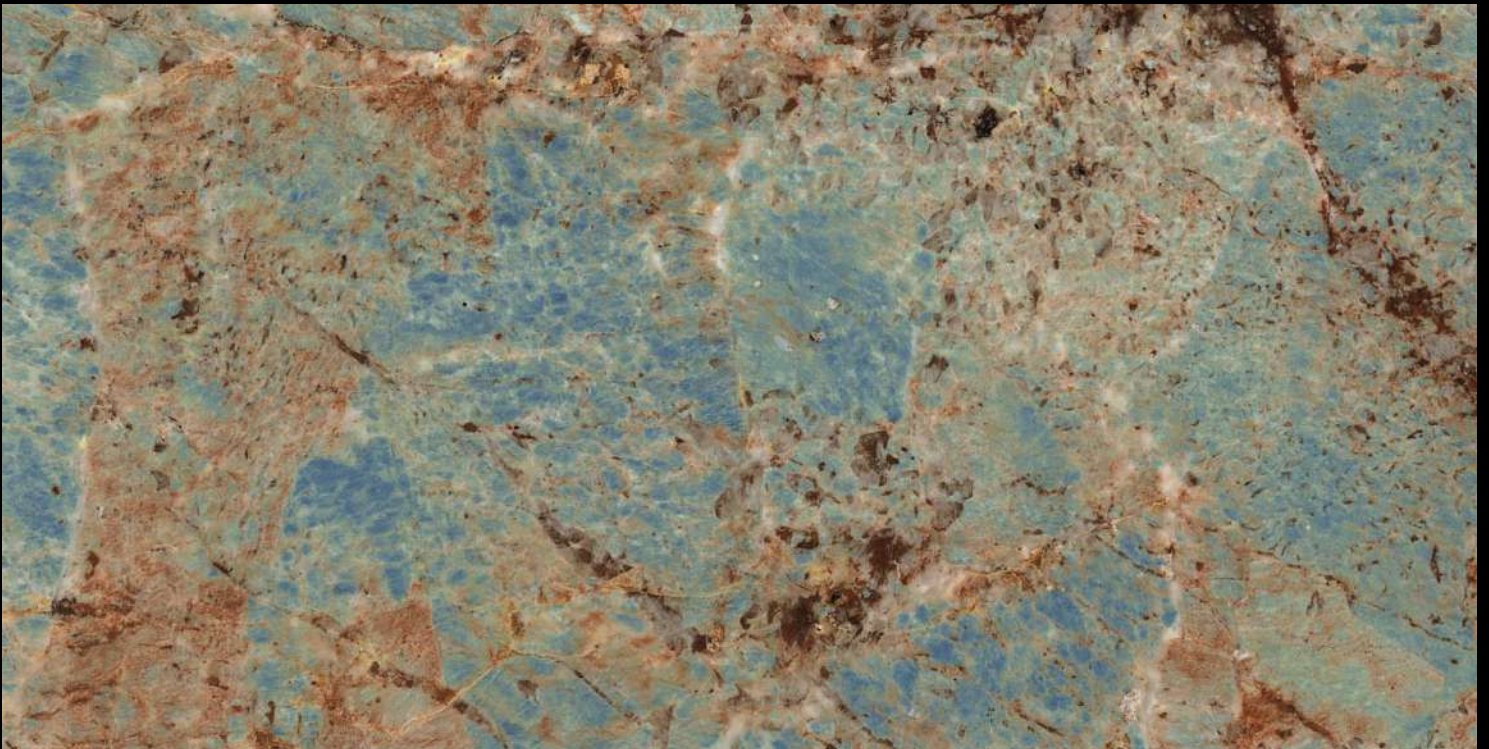

**EXTRA GLOSS
SURFACE**

OXIDO AQUA

ELEGANTE
COLLECTION