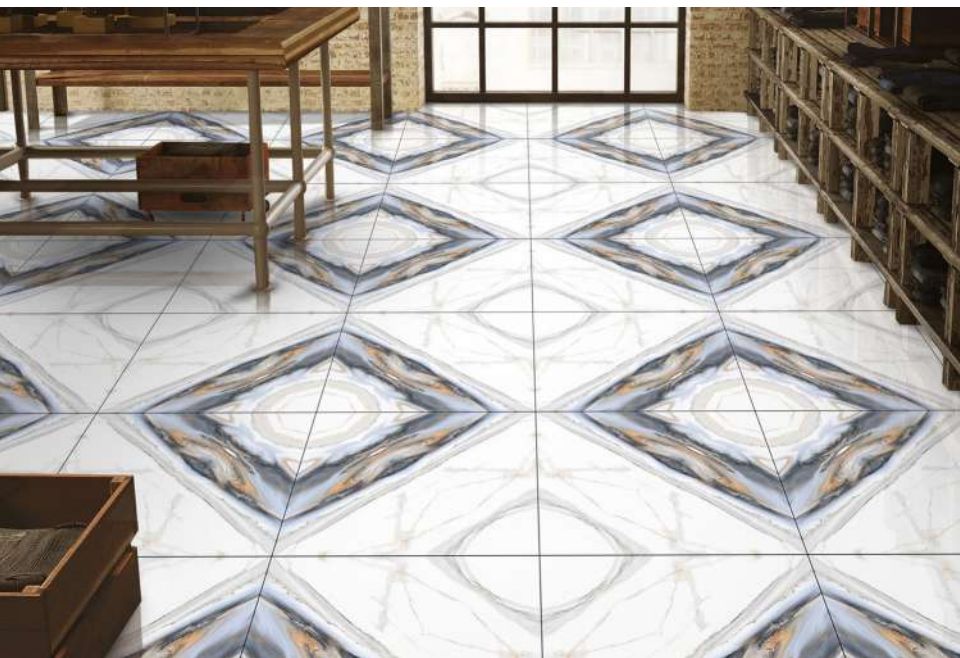

BM-145

FINISH - GLOSSY

SIZE - 600X600MM