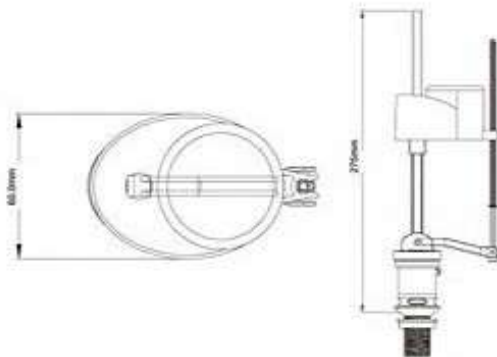

EWC-LLC- Dualflush Fitting

45mm

TILES CARREAUX

Single Flush valve

Bottom inlet Ballcock

Move the fixing hoop upward, easily adjust the installation height

Easy to adjust water level by rotating adjustment lever directly

Adjustable refill rate: 0 to 28% with plug in adapters

Filter screen. Can make sure good working performance under various water condition

TILES CARREAUX

Single Flush valve

Bottom inlet Ballcock

Water pressure difference design, assuring to stop water quickly

Adjustable refill rate: 0 to 28% with plug in adapters

Adjustable the water level by moving the float's

The rod can be cut according to tank's height: Rod can be customized

Filter screen. Can make sure good working performance under various water condition