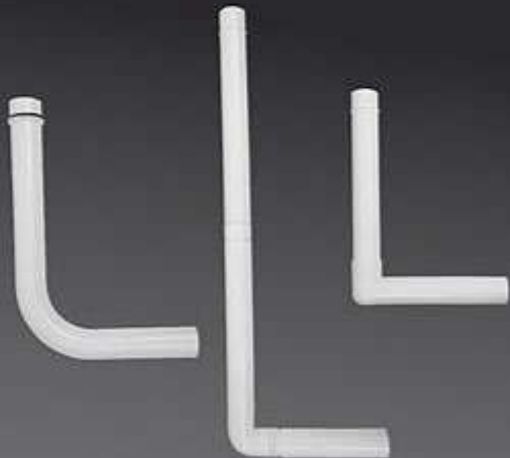

Single Flush Push Button

40mm

Dual Flush Push Button

40mm

Dual Flush Push Button

45mm

Dual Flush Push Button

58mm

SIDE INLET BALL VALVE

F-27

F-28

F-29

ACCESSORIES

Paper
Holder
Stick

F-27

F-28

F-29 L-Band

Water Blocker

F-30

TILES CARREAUX

RUBBER WISER

F-01

F-02

F-03