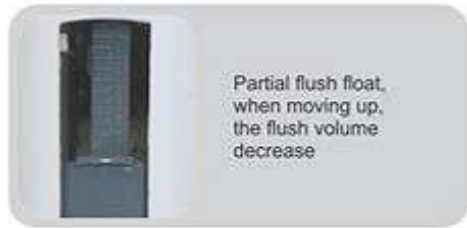

TILES CARREAUX

Dual Flush valve

Couple Closet Dualflush Valve

TILES CARREAUX

Dual Flush valve

One Piece Dualflush Valve

TILES CARREAUX

Dual
Flush valve

EWC-LLC- Dualflush Fitting

45mm

TILES CARREAUX

Single Flush valve

Bottom inlet Ballcock

Move the fixing hoop upward, easily adjust the installation height

Easy to adjust water level by rotating adjustment lever directly

Adjustable refill rate: 0 to 28% with plug in adapters

Filter screen. Can make sure good working performance under various water condition

TILES CARREAUX

Single Flush valve

Bottom inlet Ballcock

Water pressure difference design, assuring to stop water quickly