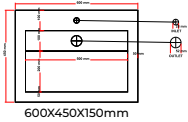

 Customizable Designs & Finishes

BASIN SIZE:

SELF SIZE

BASIN SIZE:

600X450X150mm
600X450X100mm

800X450X150mm
800X450X100mm

1000X450X150mm
1000X450X100mm

1200 x 450 x 150mm (Double)
1200 x 450 x 100mm

1200 x 450 x 150mm (Single)
1200 x 450 x 100mm

PEDESTEL SIZE

800X500X500mm

HEXAGON SIZE:

800X500X500mm

Not Just a Basin. A Masterpiece.

Where design meets distinction. Explore Bold sculptural beauty crafted to inspire your space