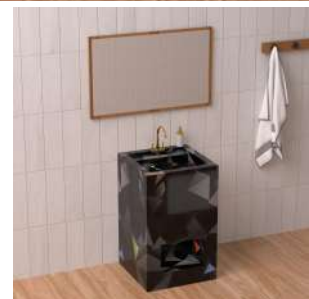

BASIN: 600X450X150mm
SELF: 600X450X100mm

BASIN: 800X450X150mm
SELF: 800X450X100mm

BASIN: 1200 x 450 x 150mm (Double)
SELF: 1200 x 450 x 100mm

SHAPE: HEXAGON
PEDESTEL: 800X500X500mm

BASIN: 1000X450X150mm
SELF: 1000X450X100mm