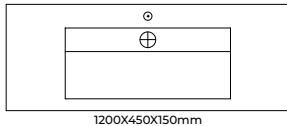

 Customizable Designs & Finishes

BASIN SIZE:

SELF SIZE

BASIN SIZE:

600X450X150mm
600X450X100mm

800X450X150mm
800X450X100mm

1000X450X150mm
1000X450X100mm

1200 x 450 x 150mm (Double)
1200 x 450 x 100mm

1200 x 450 x 150mm (Single)
1200 x 450 x 100mm

PEDESTEL SIZE

800X500X500mm

HEXAGON SIZE:

800X500X500mm

Not Just a Basin. A Masterpiece.

Where design meets distinction. Explore Bold sculptural beauty crafted to inspire your space