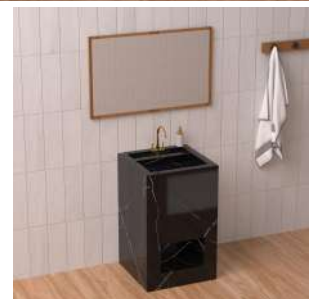

Shops

BASIN: 800X450X150mm
SELF: 800X450X100mm

BASIN: 1200 x 450 x 150mm (Double)
SELF: 1200 x 450 x 100mm

BASIN: 1000X450X150mm
SELF: 1000X450X100mm

BASIN: 600X450X150mm
SELF: 600X450X100mm

SHAPE: HEXAGON
PEDESTEL: 800X500X500mm