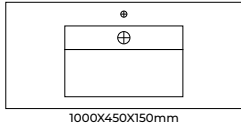

 Customizable Designs & Finishes

BASIN SIZE:

SELF SIZE

BASIN SIZE:

600X450X150mm
600X450X100mm

800X450X150mm
800X450X100mm

1000X450X150mm
1000X450X100mm

1200 x 450 x 150mm (Double)
1200 x 450 x 100mm

1200 x 450 x 150mm (Single)
1200 x 450 x 100mm

PEDESTEL SIZE

800X500X500mm

HEXAGON SIZE:

800X500X500mm

Not Just a Basin. A Masterpiece.

Where design meets distinction. Explore Bold sculptural beauty crafted to inspire your space