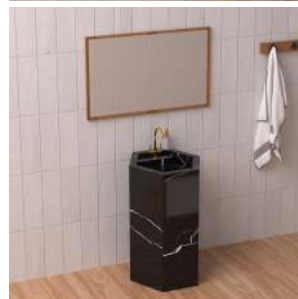

Shops

BASIN: 800X450X150mm
SELF: 800X450X100mm

BASIN: 1200 x 450 x 150mm (Double)
SELF: 1200 x 450 x 100mm

BASIN: 1000X450X150mm
SELF: 1000X450X100mm

BASIN: 600X450X150mm
SELF: 600X450X100mm

SHAPE: HEXAGON
PEDESTEL: 800X500X500mm