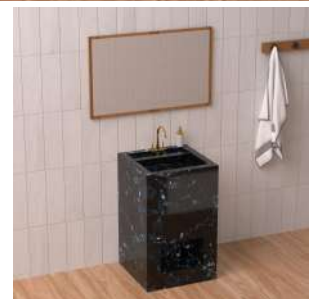

Offices

Shops

DAVIS AQUA

BASIN: 600X450X150mm
SELF: 600X450X100mm

BASIN: 800X450X150mm
SELF: 800X450X100mm

BASIN: 1200 x 450 x 150mm (Double)
SELF: 1200 x 450 x 100mm

SHAPE: HEXAGON
PEDESTEL: 800X500X500mm

BASIN: 1000X450X150mm
SELF: 1000X450X100mm