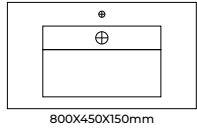

 Customizable Designs & Finishes

BASIN SIZE:

SELF SIZE

BASIN SIZE:

600X450X150mm
600X450X100mm

800X450X150mm
800X450X100mm

1000X450X150mm
1000X450X100mm

1200 x 450 x 150mm (Double)
1200 x 450 x 100mm

1200 x 450 x 150mm (Single)
1200 x 450 x 100mm

PEDESTEL SIZE

800X500X500mm

HEXAGON SIZE:

800X500X500mm

Not Just a Basin. A Masterpiece.

Where design meets distinction. Explore Bold sculptural beauty crafted to inspire your space