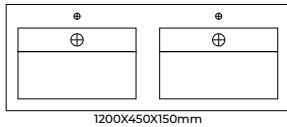

 Customizable Designs & Finishes

BASIN SIZE:

SELF SIZE

BASIN SIZE:

600X450X150mm
600X450X100mm

800X450X150mm
800X450X100mm

1000X450X150mm
1000X450X100mm

1200 x 450 x 150mm (Double)
1200 x 450 x 100mm

1200 x 450 x 150mm (Single)
1200 x 450 x 100mm

PEDESTEL SIZE

800X500X500mm

HEXAGON SIZE:

800X500X500mm

Not Just a Basin. A Masterpiece.

Where design meets distinction. Explore Bold sculptural beauty crafted to inspire your space

BASIN: 600X450X150mm
SELF: 600X450X100mm

BASIN: 800X450X150mm
SELF: 800X450X100mm

BASIN: 1200 x 450 x 150mm (Double)
SELF: 1200 x 450 x 100mm

SHAPE: HEXAGON
PEDESTEL: 800X500X500mm

BASIN: 1000X450X150mm
SELF: 1000X450X100mm