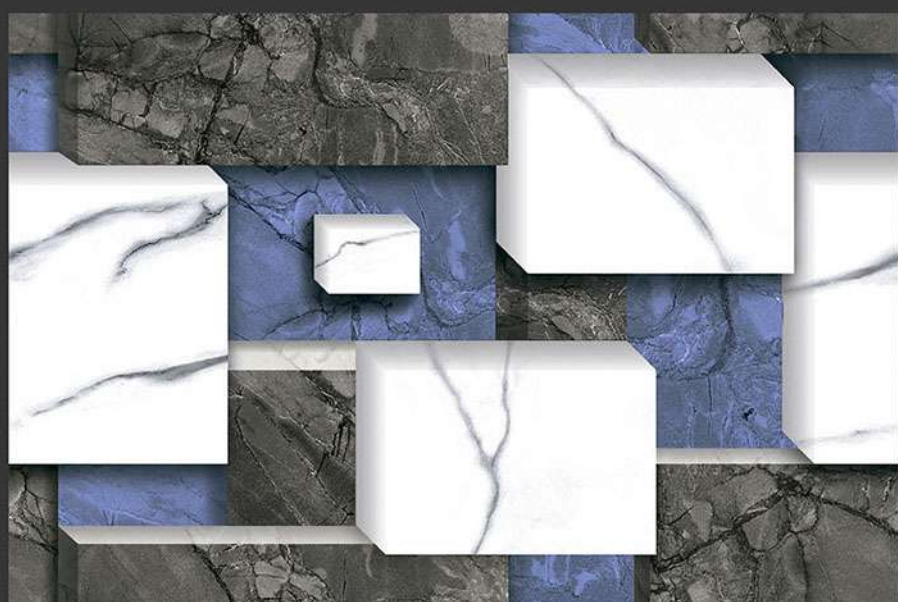

WALL

CORRECT  
RECTIFIED

3D

HIGH  
DEFINATION

DIGITAL  
WALL TILES

400X250 MM GLOSSY ELIVATION

EL-7031

GLOSSY