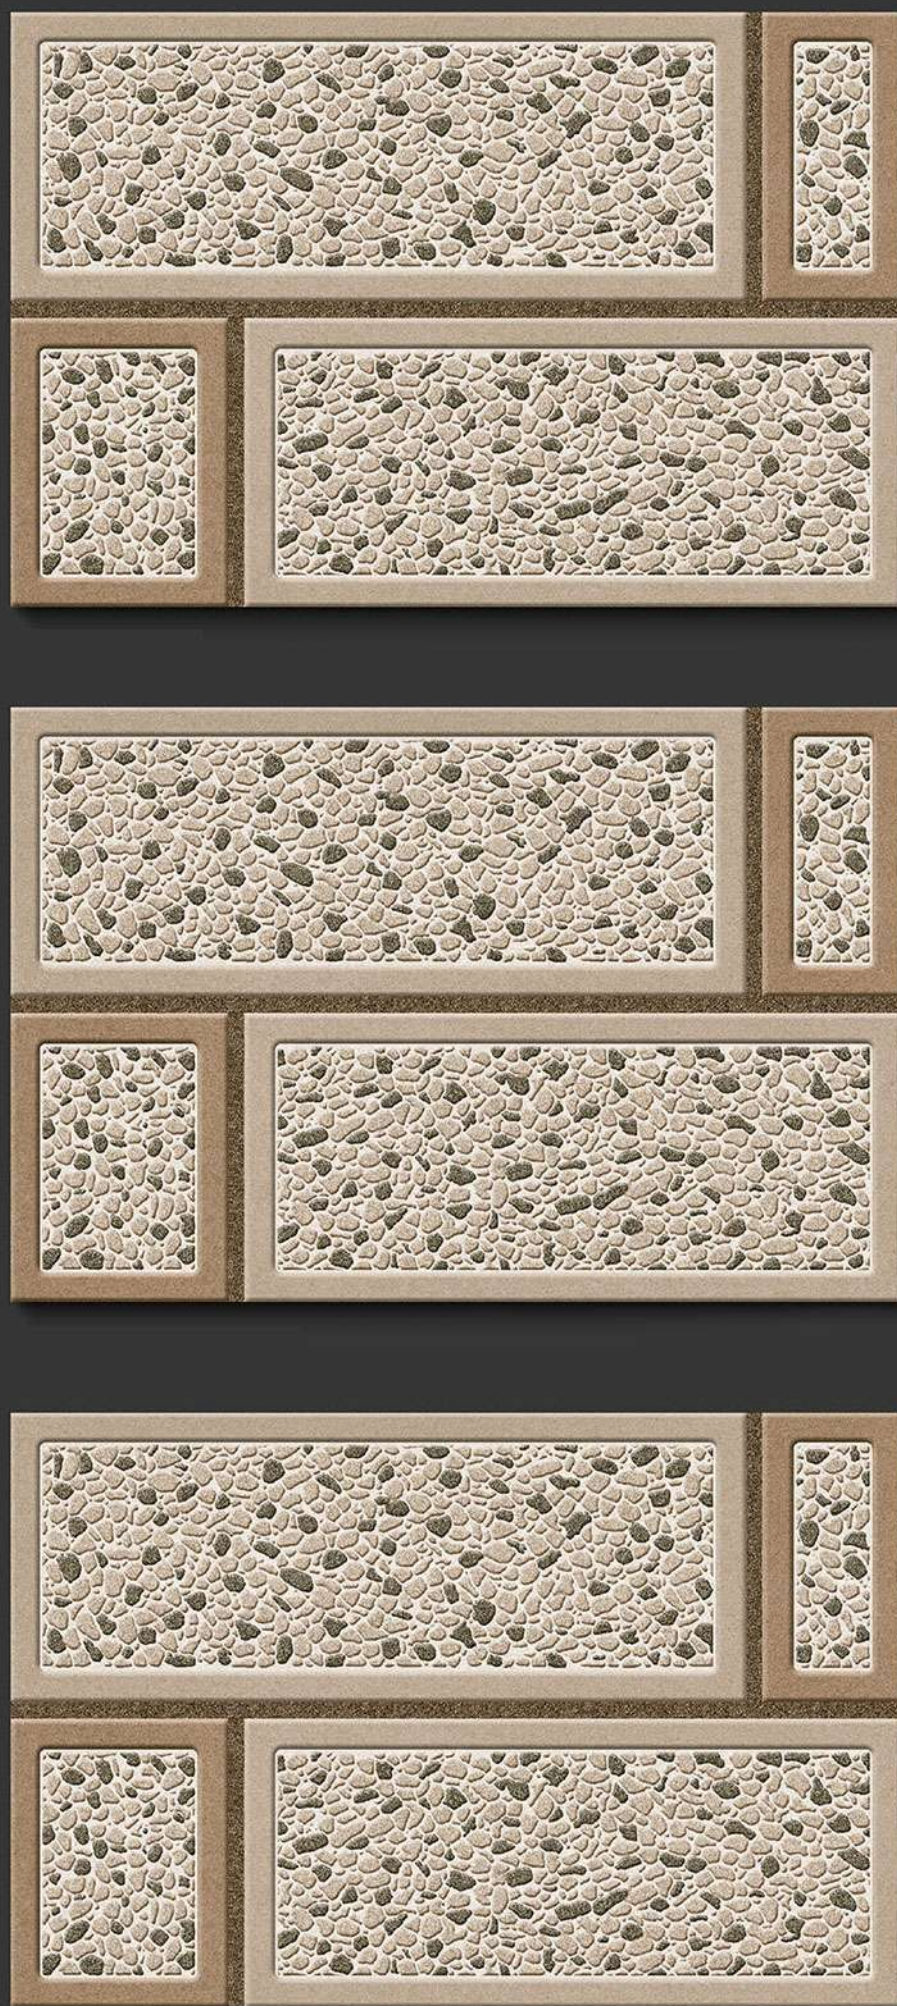

CORRECT  
RECTIFIED

3D

HIGH  
DEFINATION

DIGITAL  
WALL TILES

400X250 MM GLOSSY ELIVATION

EL-7014

GLOSSY

WATERPROOF