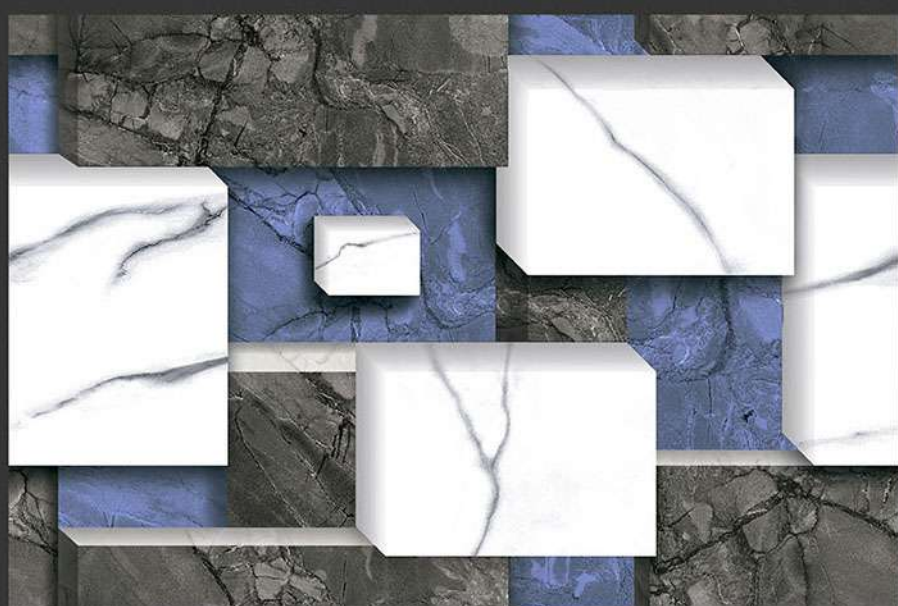

WALL

CORRECT  
RECTIFIED

3D

HIGH  
DEFINATION

DIGITAL  
WALL TILES

400X250 MM GLOSSY ELIVATION

EL-7031

GLOSSY