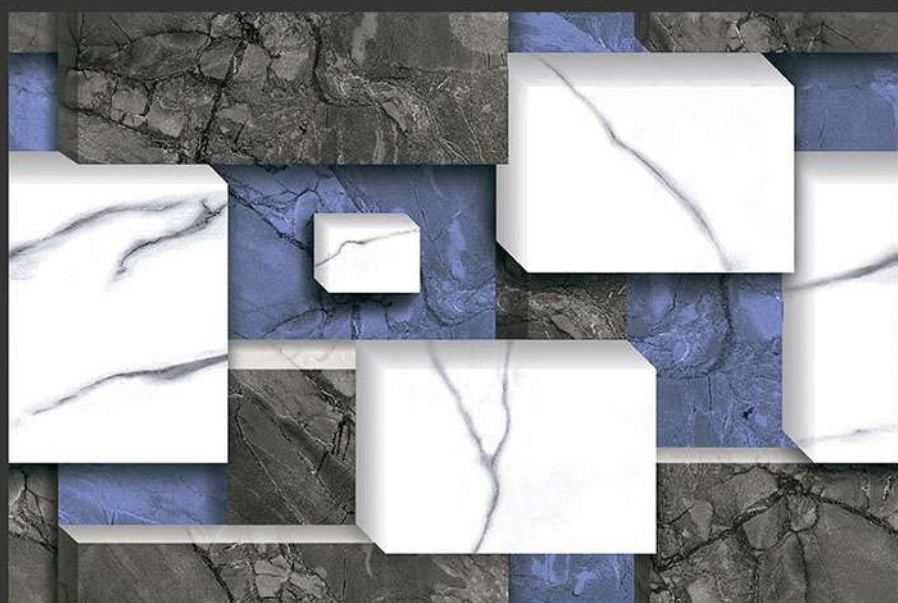

WALL

CORRECT  
RECTIFIED

3D

HIGH  
DEFINATION

DIGITAL  
WALL TILES

400X250 MM GLOSSY ELIVATION

EL-7031

GLOSSY