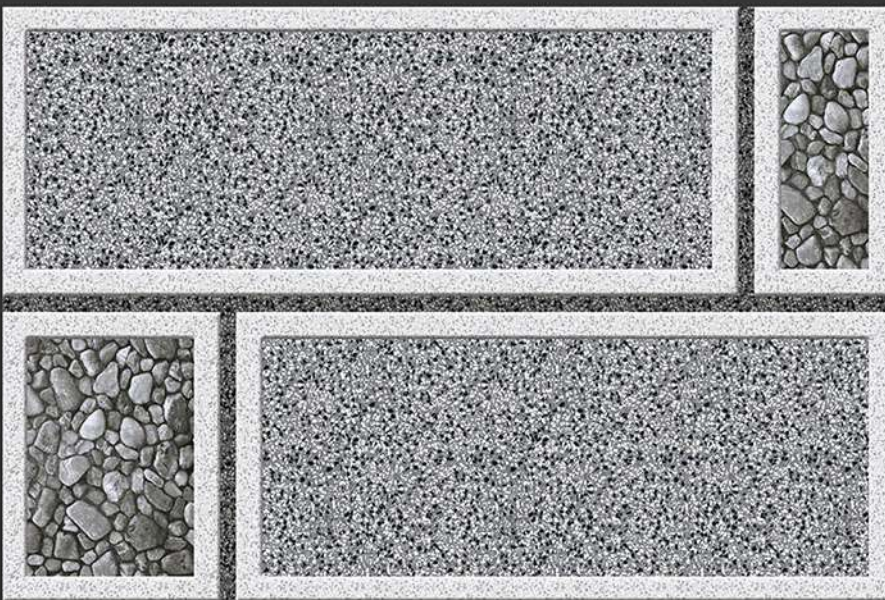

DIGITAL
WALL TILES

300X450MM GLOSSY

EL-7004

GLOSSY

WATERPROOF

WALL

CORRECT
RECTIFIED

3D

HIGH
DEFINATION