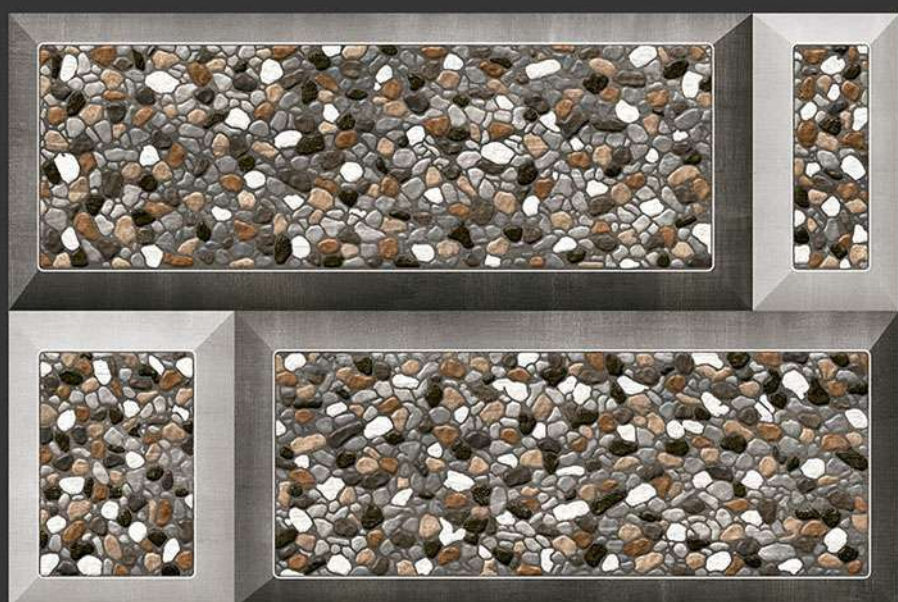

DIGITAL WALL TILES

400X250 MM GLOSSY ELIVATION

EL-7055

GLOSSY

WATERPROOF

WALL

CORRECT
RECTIFIED

3D

HIGH
DEFINATION