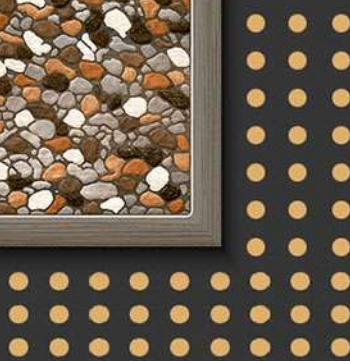

EL-7054

GLOSSY

WATERPROOF

WALL

CORRECT  
RECTIFIED

3D

HIGH  
DEFINATION