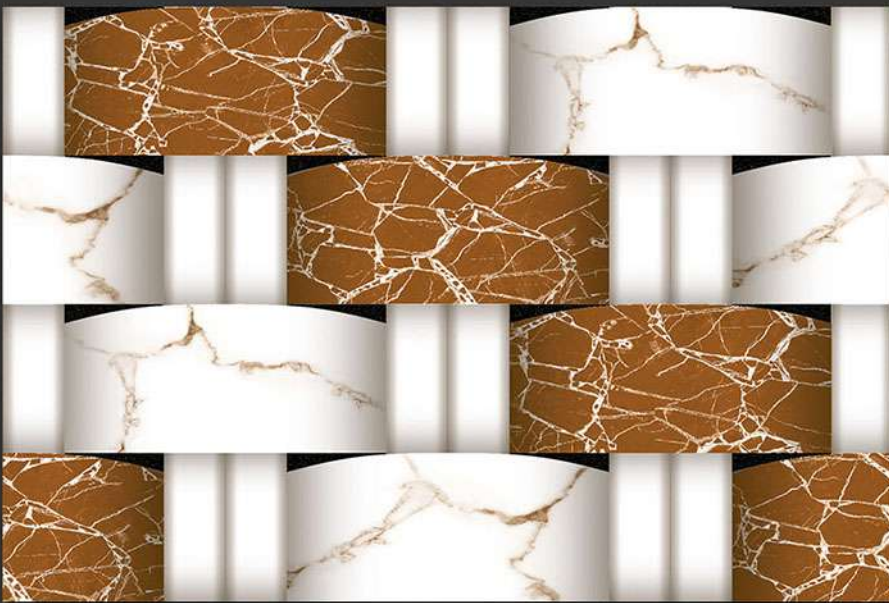

GLOSSY

WATERPROOF

WALL

CORRECT  
RECTIFIED

3D

HIGH  
DEFINATION

DIGITAL  
WALL TILES

400X250 MM GLOSSY ELIVATION