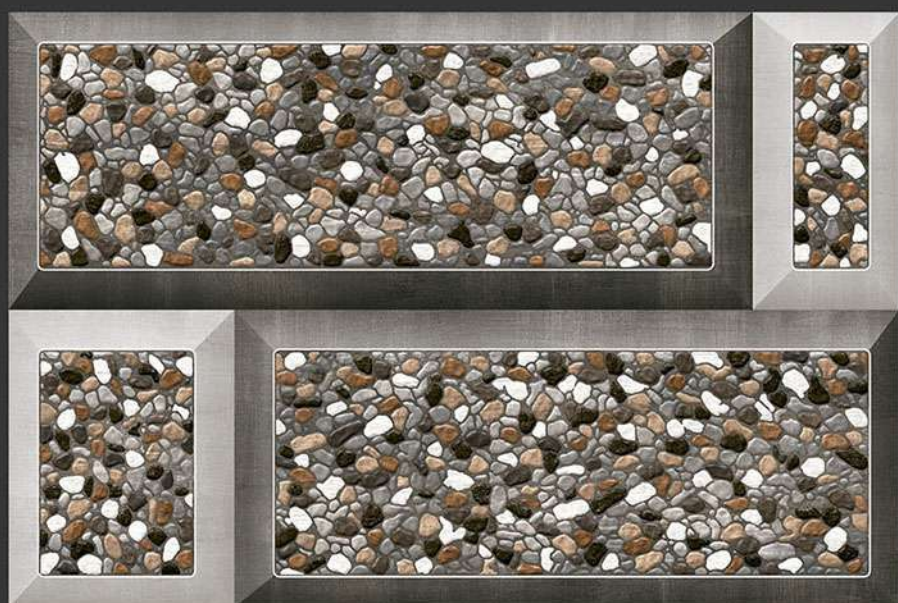

DIGITAL WALL TILES

400X250 MM GLOSSY ELIVATION

EL-7055

GLOSSY

WATERPROOF

WALL

CORRECT
RECTIFIED

3D

HIGH
DEFINATION