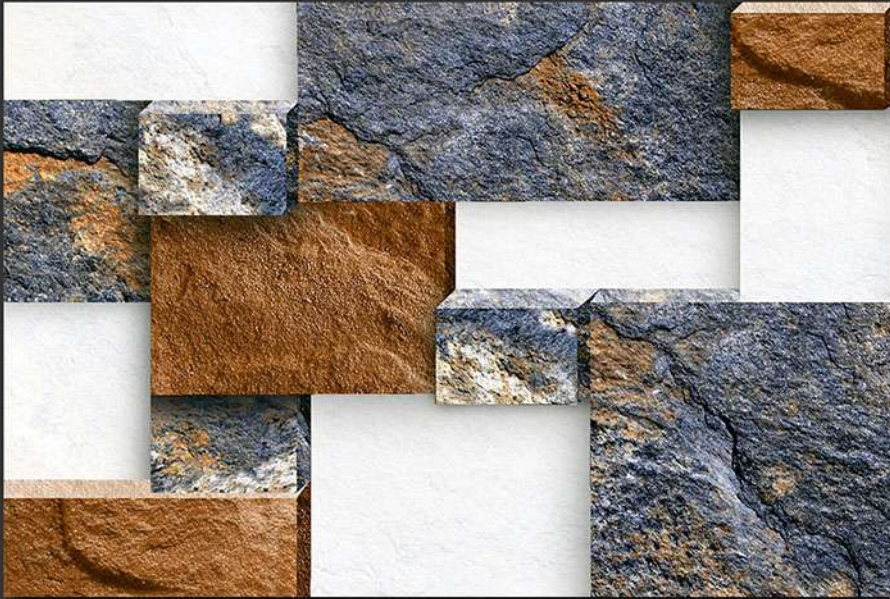

WATERPROOF

WALL

CORRECT  
RECTIFIED

3D

HIGH  
DEFINATION

DIGITAL  
WALL TILES

400X250 MM GLOSSY ELIVATION

EL-7032