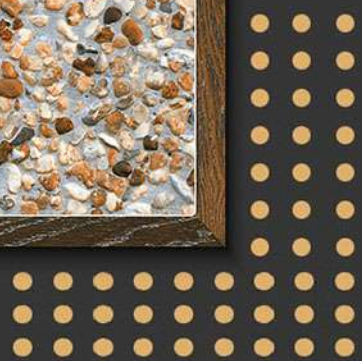

GLOSSY

WATERPROOF

WALL

CORRECT
RECTIFIED

3D

HIGH
DEFINATION