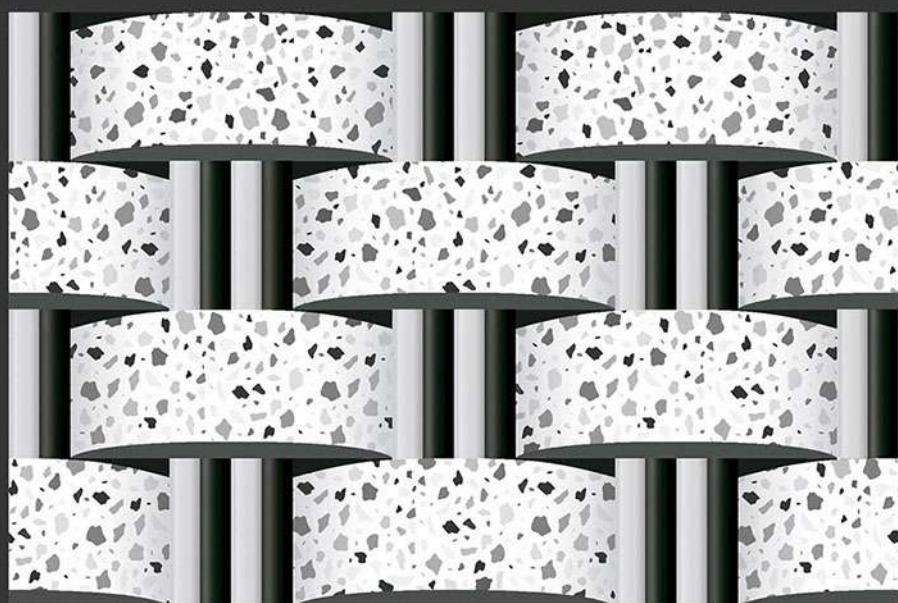

EL-7017

GLOSSY

WATERPROOF

WALL

CORRECT  
RECTIFIED

3D

HIGH  
DEFINATION

DIGITAL  
WALL TILES

400X250 MM GLOSSY ELIVATION

EL-7018

GLOSSY

WATERPROOF

WALL

CORRECT  
RECTIFIED

3D

HIGH  
DEFINATION