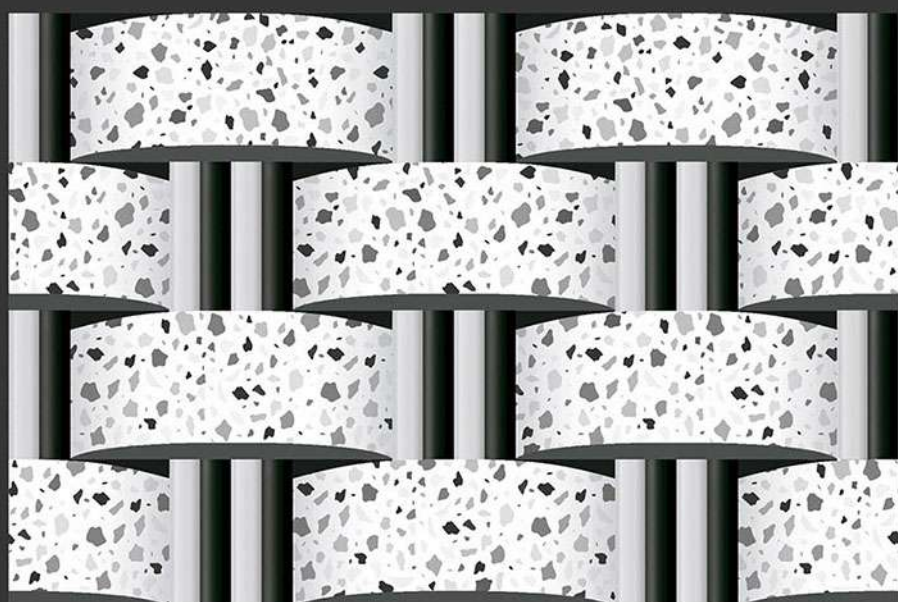

EL-7017

GLOSSY

WATERPROOF

WALL

CORRECT  
RECTIFIED

3D

HIGH  
DEFINATION

DIGITAL  
WALL TILES

400X250 MM GLOSSY ELIVATION

EL-7018

GLOSSY

WATERPROOF

WALL

CORRECT  
RECTIFIED

3D

HIGH  
DEFINATION