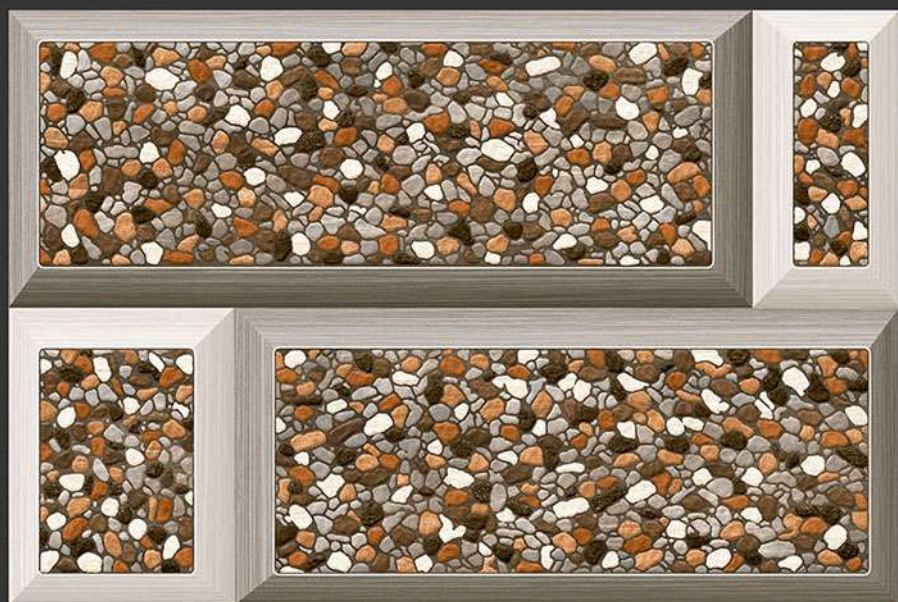

GLOSSY

WATERPROOF

WALL

CORRECT  
RECTIFIED

3D

HIGH  
DEFINATION

DIGITAL  
WALL TILES

400X250 MM GLOSSY ELIVATION