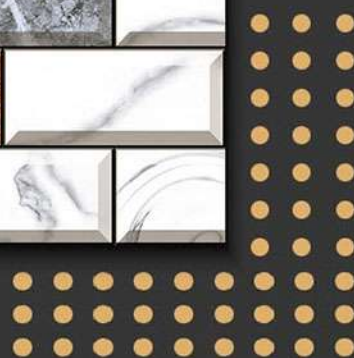

DIGITAL WALL TILES

400X250 MM GLOSSY ELIVATION

EL-7039

GLOSSY

WATERPROOF

WALL

CORRECT
RECTIFIED

3D

HIGH
DEFINATION