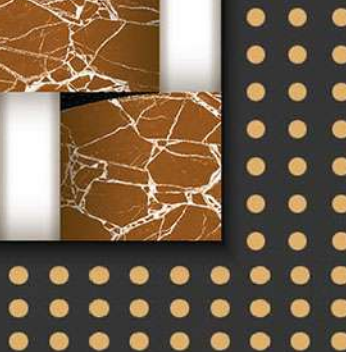

EL-7025

GLOSSY

WATERPROOF

WALL

CORRECT  
RECTIFIED

3D

HIGH  
DEFINATION

DIGITAL  
WALL TILES