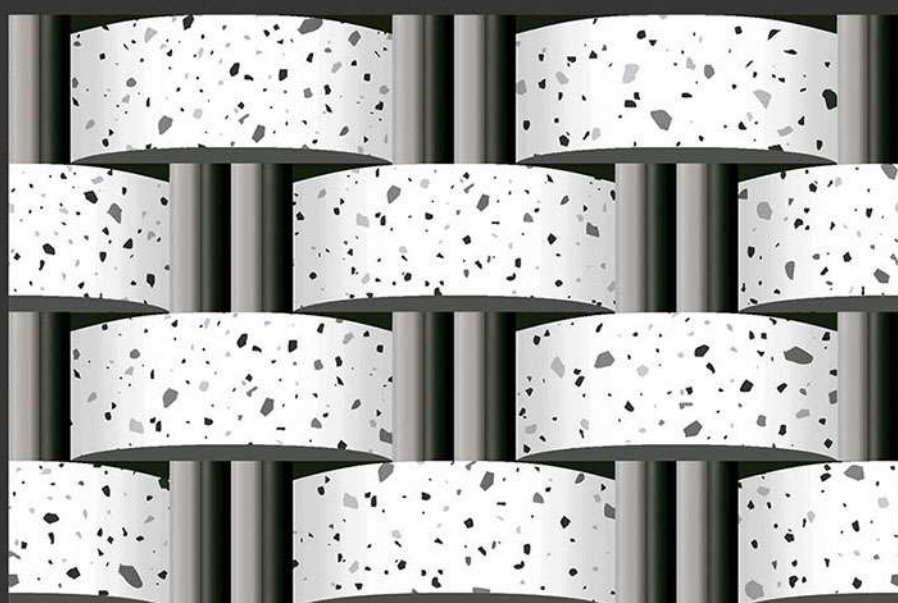

GLOSSY

WATERPROOF

WALL

CORRECT  
RECTIFIED

3D

HIGH  
DEFINATION

DIGITAL  
WALL TILES

400X250 MM GLOSSY ELIVATION