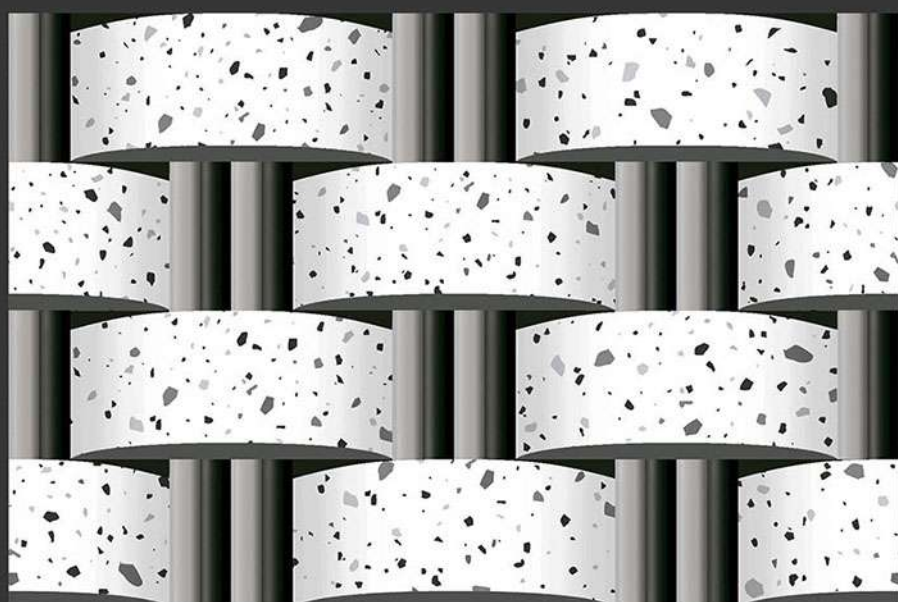

GLOSSY

WATERPROOF

WALL

CORRECT  
RECTIFIED

3D

HIGH  
DEFINATION

DIGITAL  
WALL TILES

400X250 MM GLOSSY ELIVATION