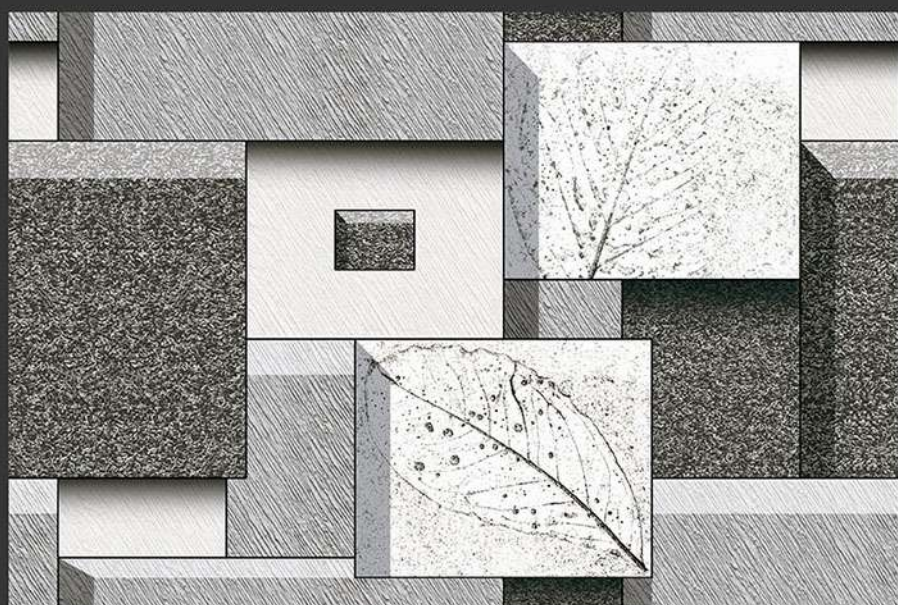

DIGITAL
WALL TILES

400X250 MM GLOSSY ELIVATION

EL-7034