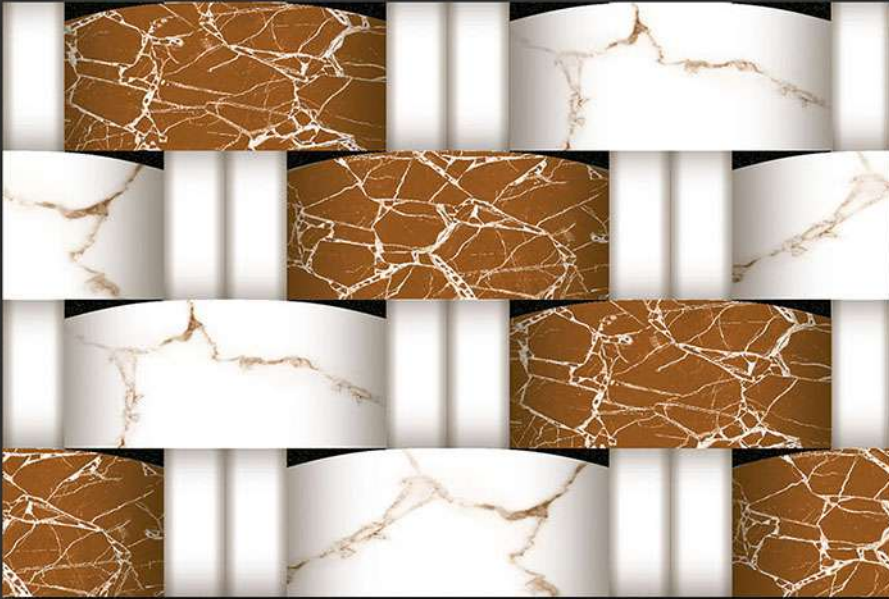

GLOSSY

WATERPROOF

WALL

CORRECT  
RECTIFIED

3D

HIGH  
DEFINATION

DIGITAL  
WALL TILES

400X250 MM GLOSSY ELIVATION