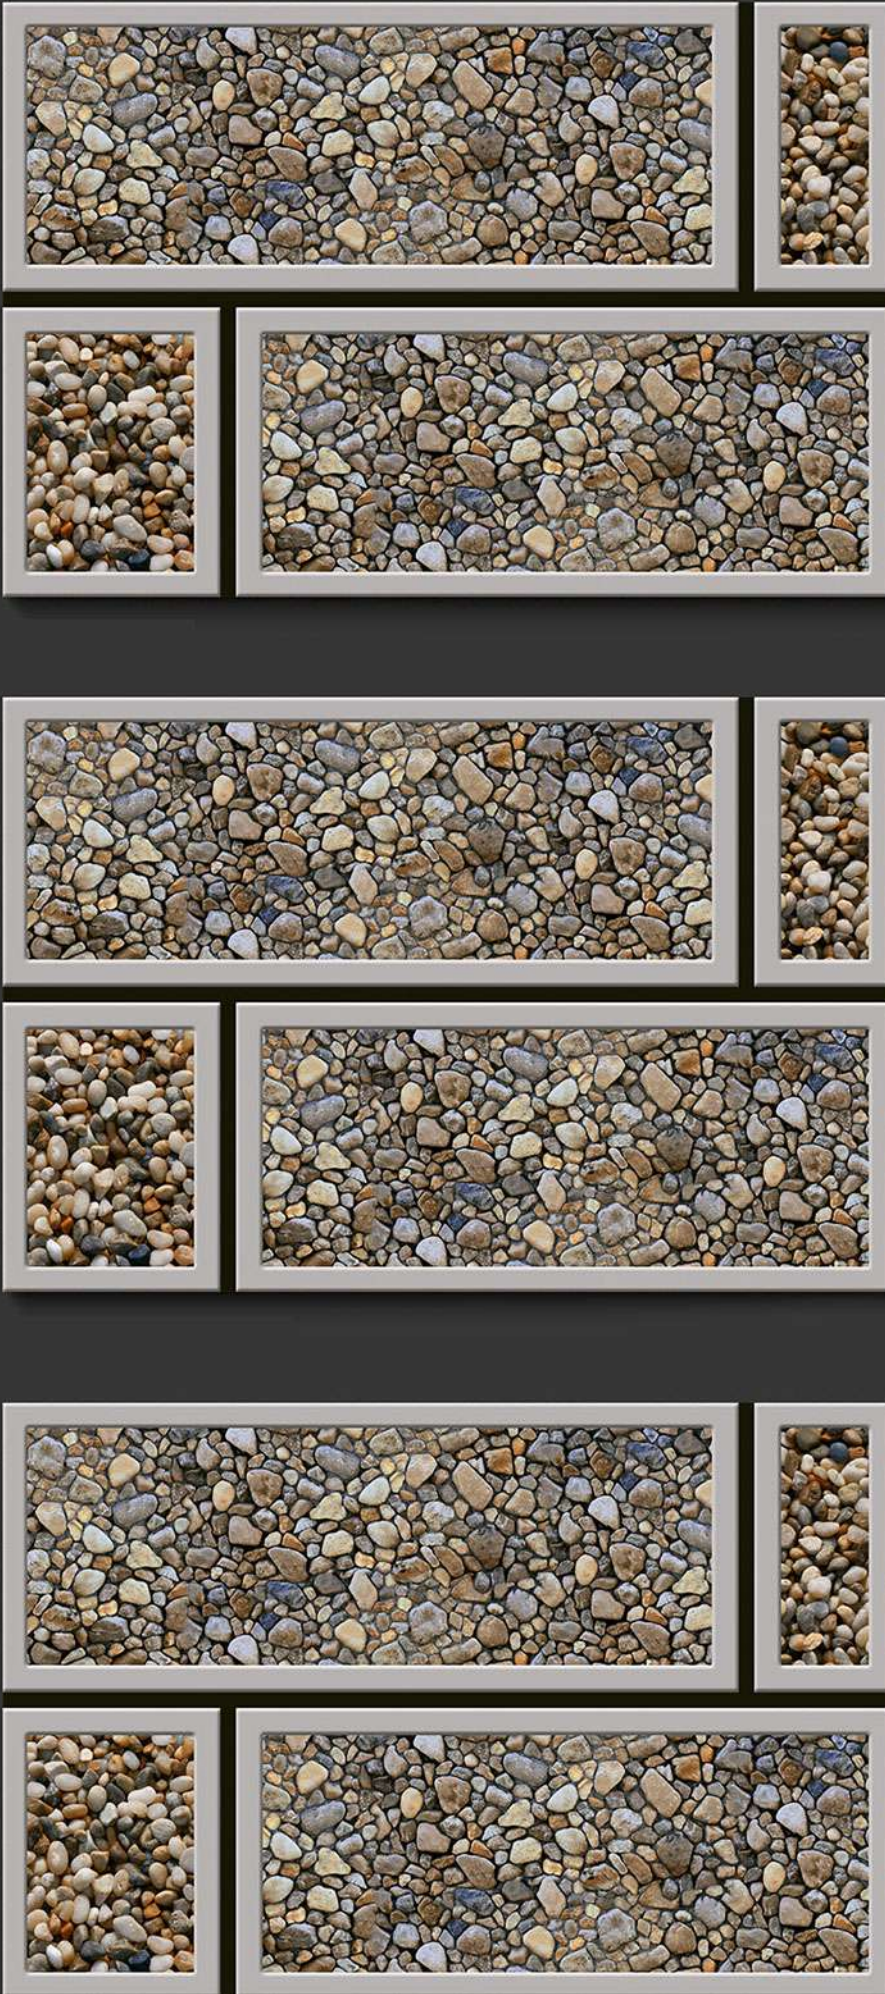

DIGITAL  
WALL TILES

300X450MM GLOSSY

EL-7003

GLOSSY

WATERPROOF

WALL

CORRECT  
RECTIFIED

3D