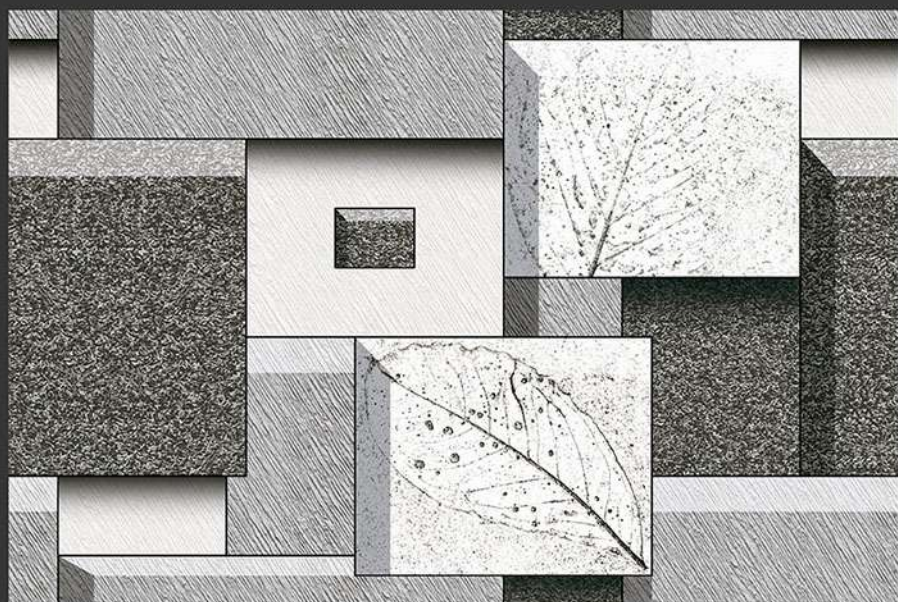

DIGITAL
WALL TILES

400X250 MM GLOSSY ELIVATION

EL-7034