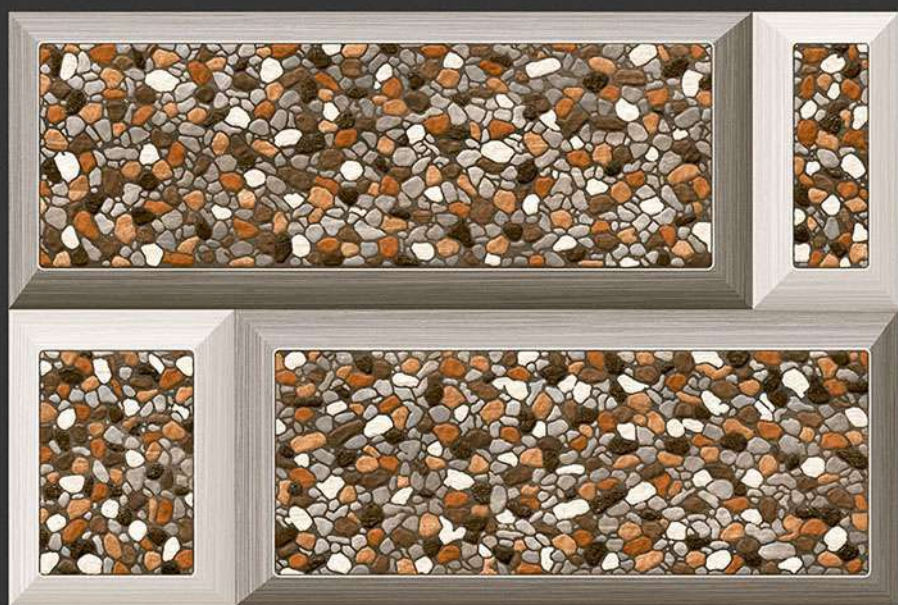

GLOSSY

WATERPROOF

WALL

CORRECT  
RECTIFIED

3D

HIGH  
DEFINATION

DIGITAL  
WALL TILES

400X250 MM GLOSSY ELIVATION