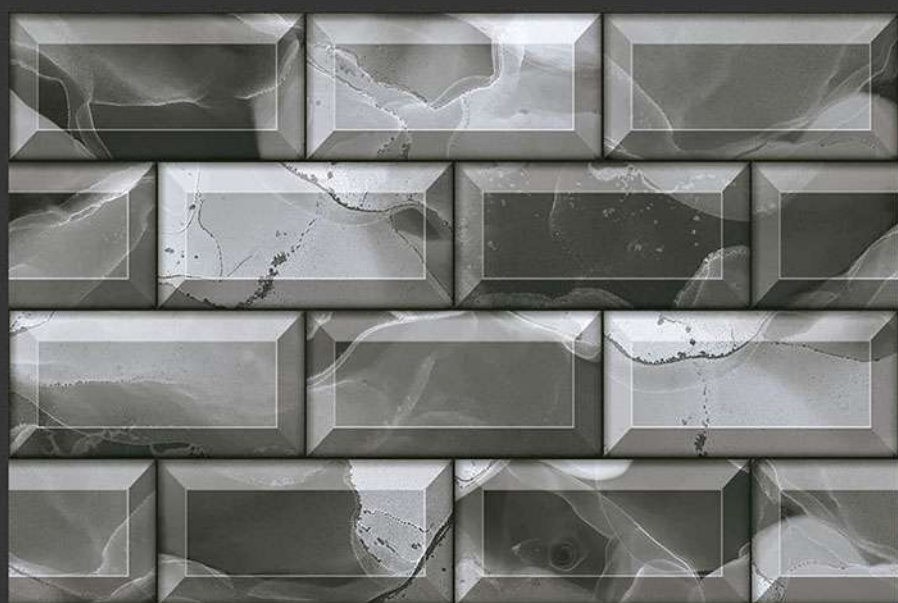

WATERPROOF

WALL

CORRECT  
RECTIFIED

3D

HIGH  
DEFINATION

DIGITAL  
WALL TILES

400X250 MM GLOSSY ELIVATION

EL-7068