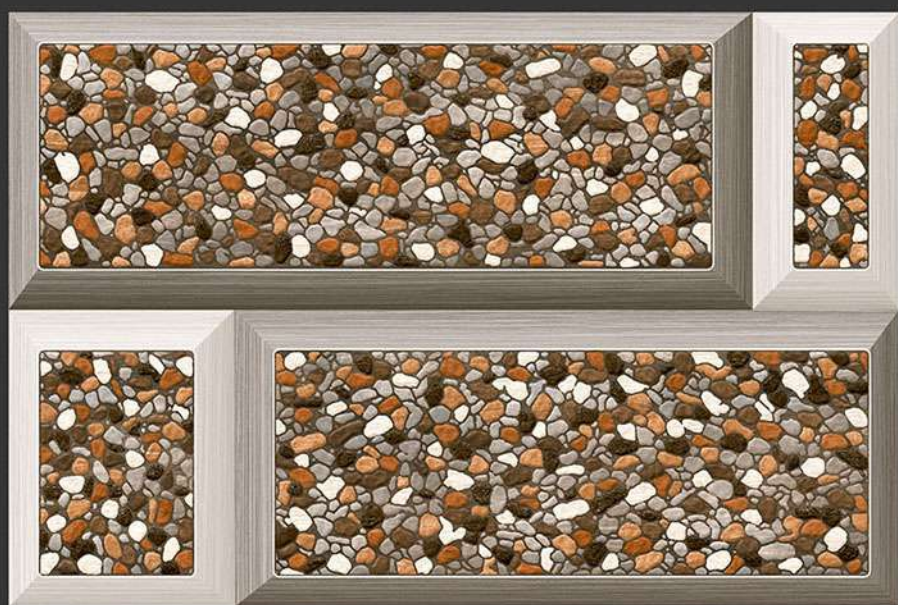

GLOSSY

WATERPROOF

WALL

CORRECT  
RECTIFIED

3D

HIGH  
DEFINATION

DIGITAL  
WALL TILES

400X250 MM GLOSSY ELIVATION