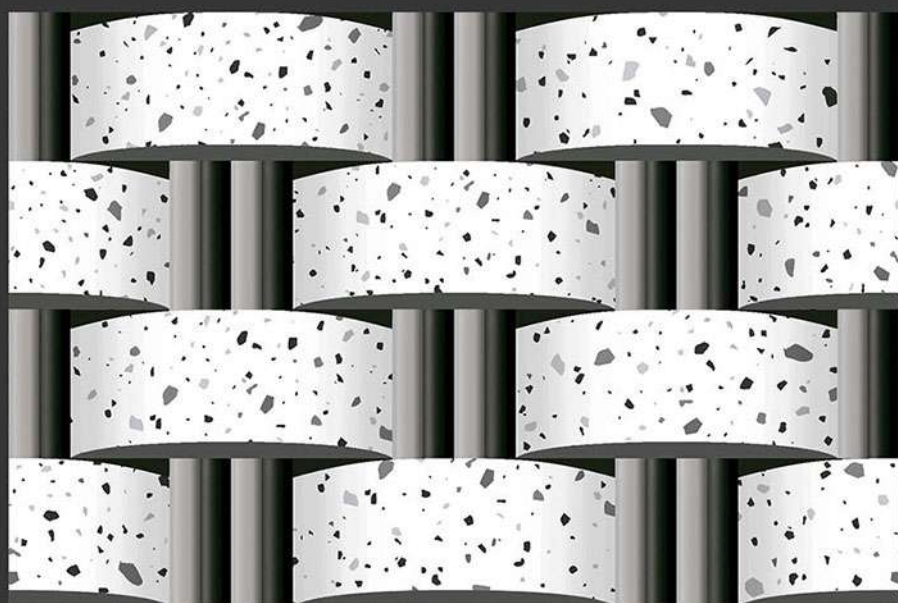

GLOSSY

WATERPROOF

WALL

CORRECT  
RECTIFIED

3D

HIGH  
DEFINATION

DIGITAL  
WALL TILES

400X250 MM GLOSSY ELIVATION