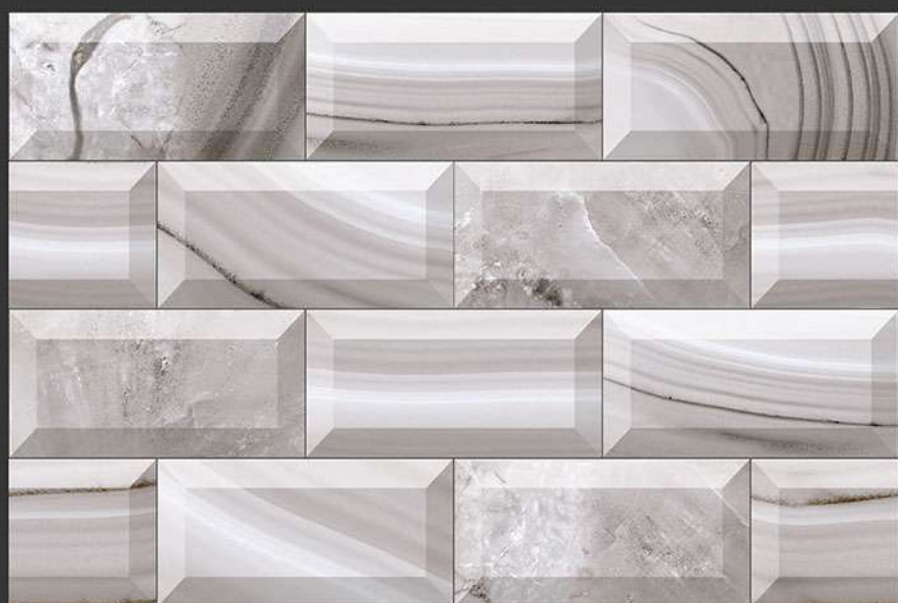

3D

HIGH  
DEFINATION

DIGITAL  
WALL TILES

400X250 MM GLOSSY ELIVATION

EL-7013

GLOSSY

WATERPROOF

WALL