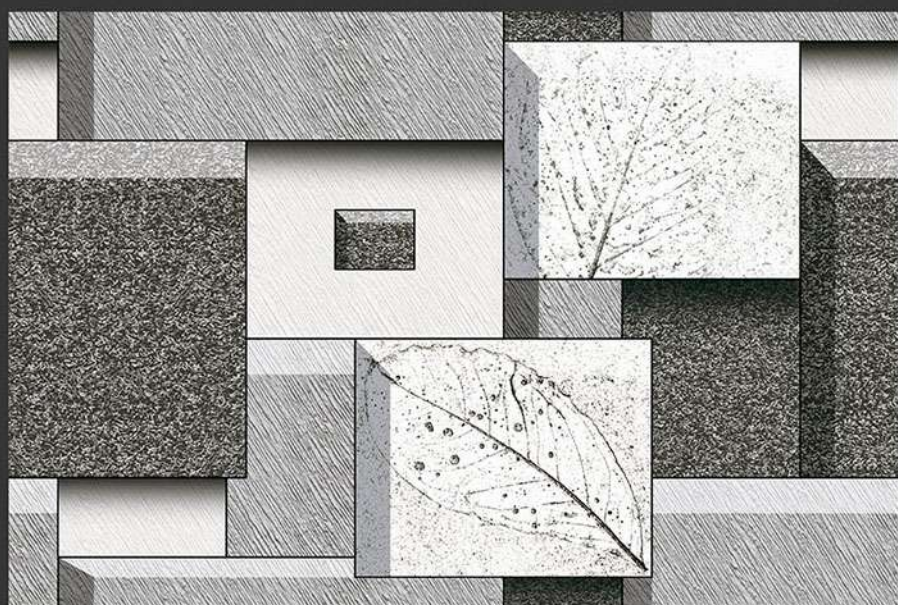

DIGITAL
WALL TILES

400X250 MM GLOSSY ELIVATION

EL-7034