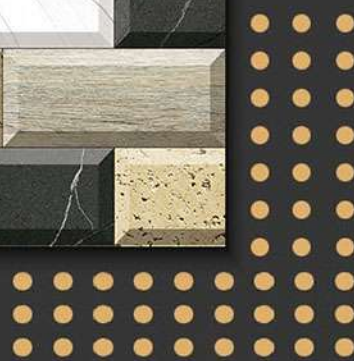

WALL

CORRECT  
RECTIFIED

3D

HIGH  
DEFINATION

DIGITAL  
WALL TILES

400X250 MM GLOSSY ELIVATION

EL-7059

GLOSSY