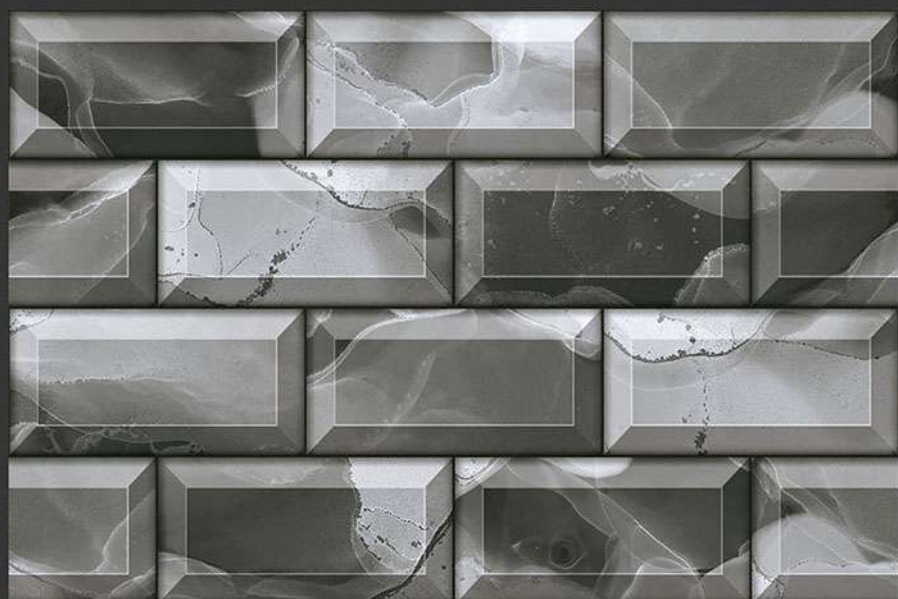

WATERPROOF

WALL

CORRECT  
RECTIFIED

3D

HIGH  
DEFINATION

DIGITAL  
WALL TILES

400X250 MM GLOSSY ELIVATION

EL-7068