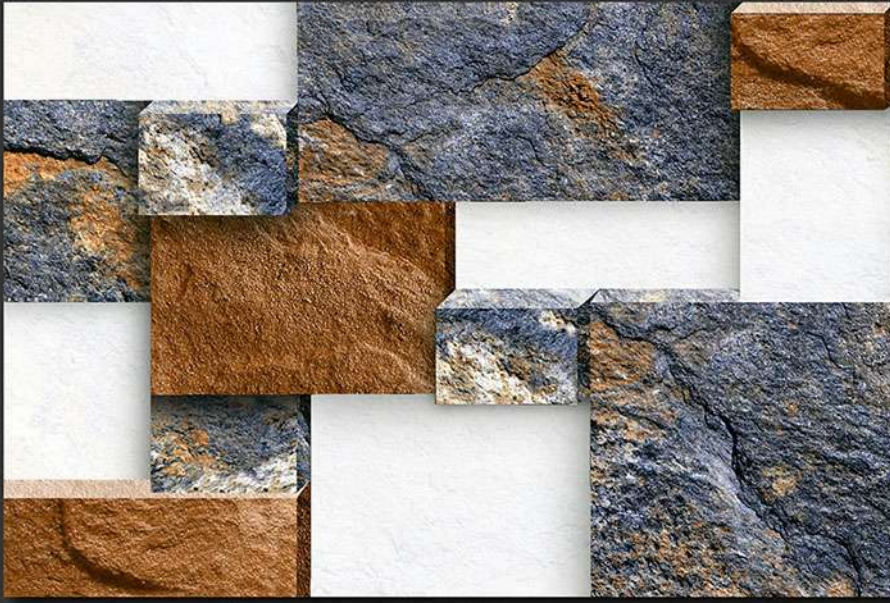

WATERPROOF

WALL

CORRECT  
RECTIFIED

3D

HIGH  
DEFINATION

DIGITAL  
WALL TILES

400X250 MM GLOSSY ELIVATION

EL-7032