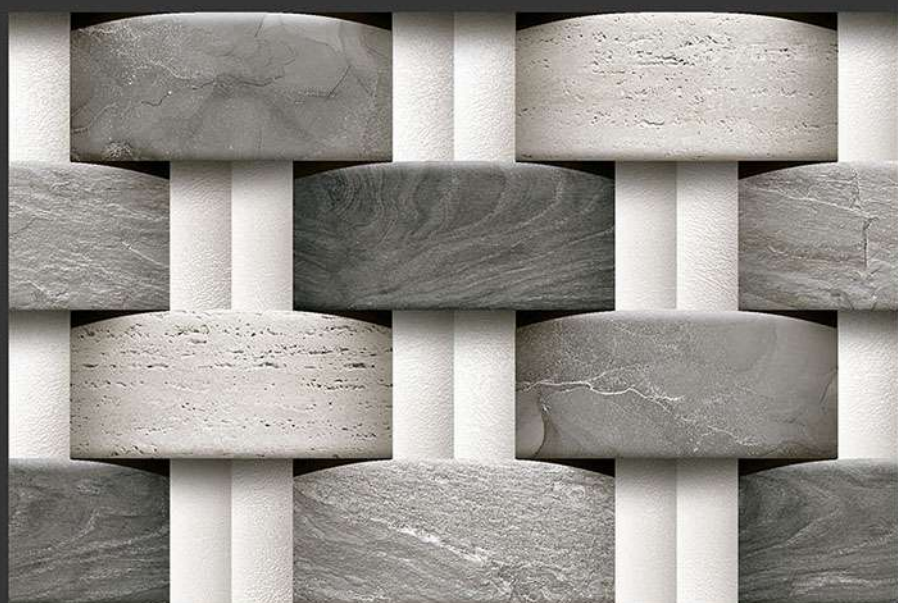

EL-7045

GLOSSY

WATERPROOF

WALL

CORRECT  
RECTIFIED

3D

HIGH  
DEFINATION

DIGITAL  
WALL TILES

400X250 MM GLOSSY ELIVATION

EL-7046

GLOSSY

WATERPROOF

WALL

CORRECT  
RECTIFIED

3D

HIGH  
DEFINATION