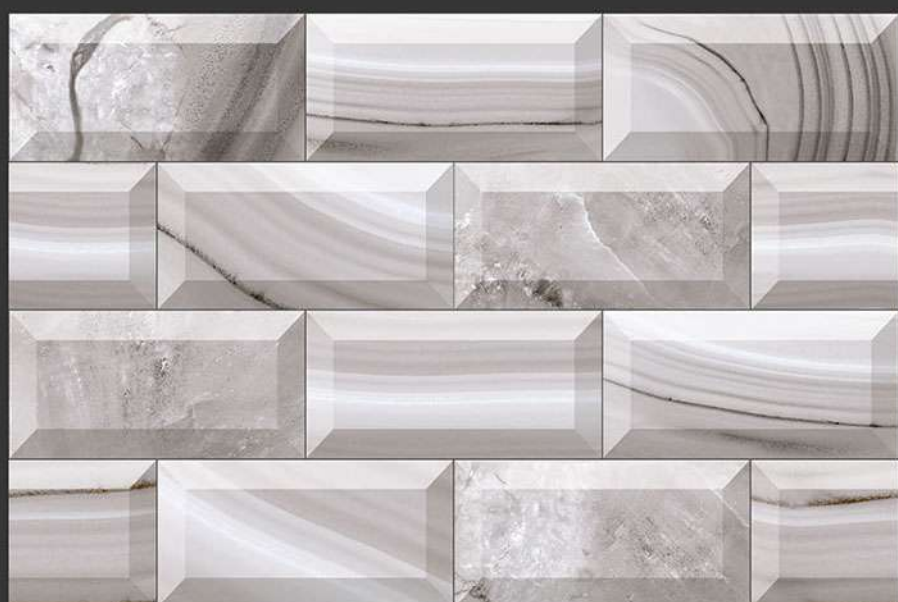

3D

HIGH  
DEFINATION

DIGITAL  
WALL TILES

400X250 MM GLOSSY ELIVATION

EL-7013

GLOSSY

WATERPROOF

WALL