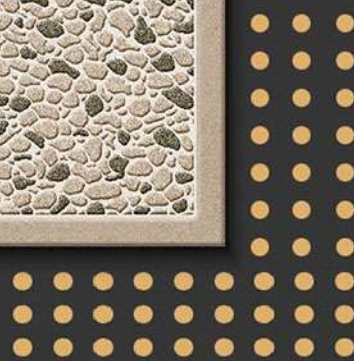

WALL

CORRECT  
RECTIFIED

3D

HIGH  
DEFINATION

DIGITAL  
WALL TILES

400X250 MM GLOSSY ELIVATION

EL-7015

GLOSSY

WATERPROOF

WALL

CORRECT  
RECTIFIED

3D

HIGH  
DEFINATION

DIGITAL  
WALL TILES

400X250 MM GLOSSY ELIVATION

EL-7016