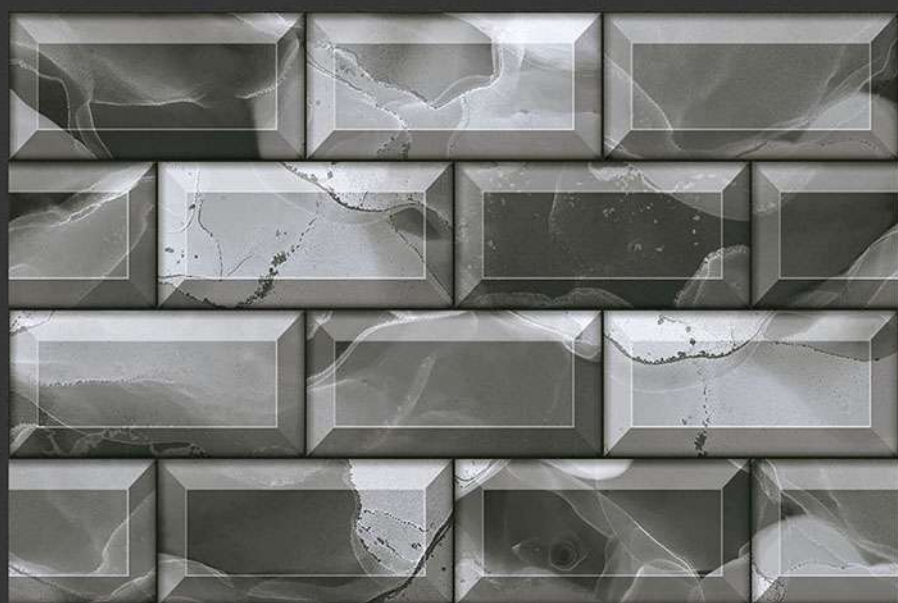

WATERPROOF

WALL

CORRECT  
RECTIFIED

3D

HIGH  
DEFINATION

DIGITAL  
WALL TILES

400X250 MM GLOSSY ELIVATION

EL-7068