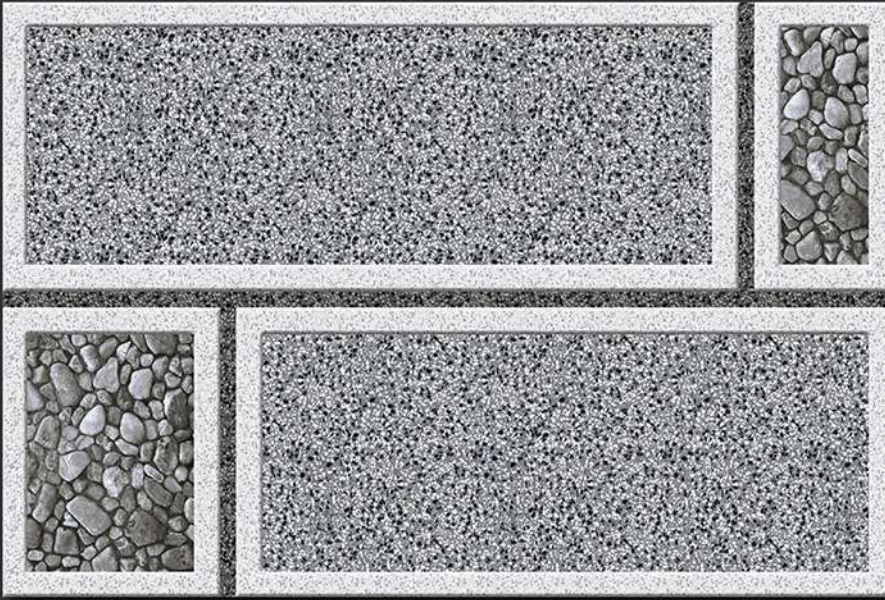

DIGITAL
WALL TILES

300X450MM GLOSSY

EL-7004

GLOSSY

WATERPROOF

WALL

CORRECT
RECTIFIED

3D

HIGH
DEFINATION