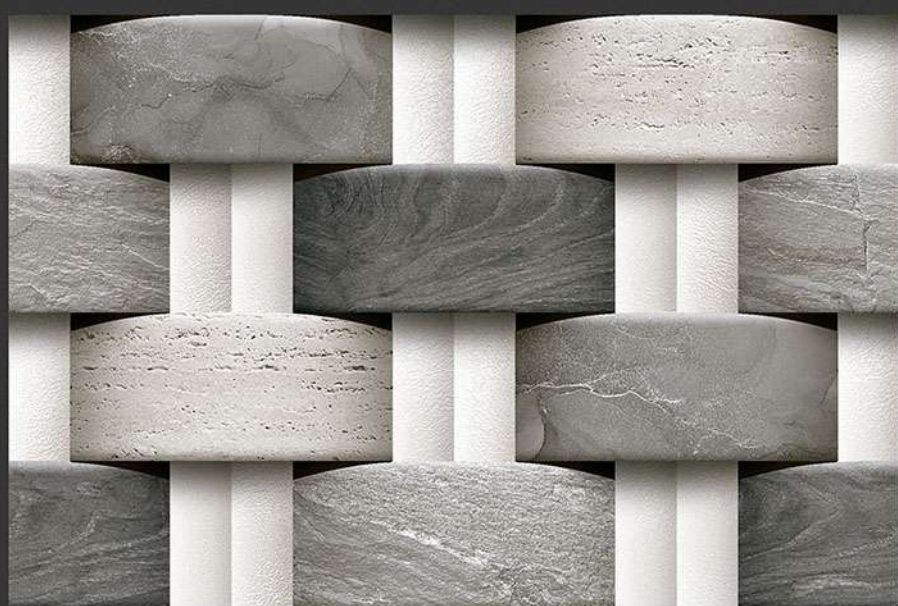

EL-7045

GLOSSY

WATERPROOF

WALL

CORRECT  
RECTIFIED

3D

HIGH  
DEFINATION

DIGITAL  
WALL TILES

400X250 MM GLOSSY ELIVATION

EL-7046

GLOSSY

WATERPROOF

WALL

CORRECT  
RECTIFIED

3D

HIGH  
DEFINATION