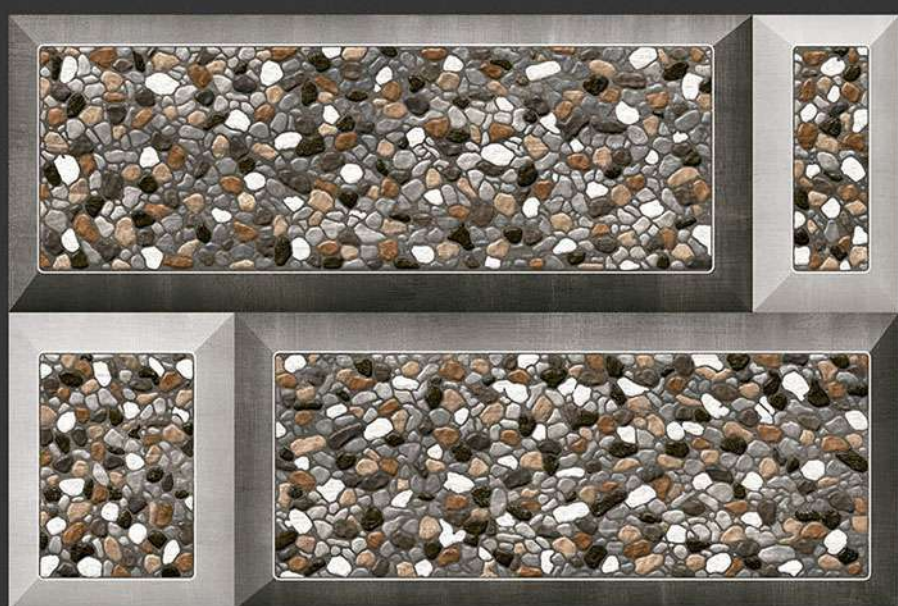

DIGITAL WALL TILES

400X250 MM GLOSSY ELIVATION

EL-7055

GLOSSY

WATERPROOF

WALL

CORRECT
RECTIFIED

3D

HIGH
DEFINATION