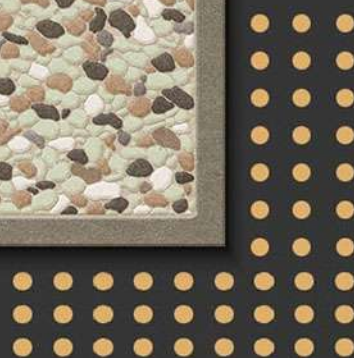

WALL

CORRECT  
RECTIFIED

3D

HIGH  
DEFINITION

DIGITAL  
WALL TILES

400X250 MM GLOSSY ELIVATION

EL-7007

GLOSSY

WATERPROOF

WALL

CORRECT  
RECTIFIED

3D

HIGH  
DEFINATION

DIGITAL  
WALL TILES

400X250 MM GLOSSY ELIVATION

EL-7008