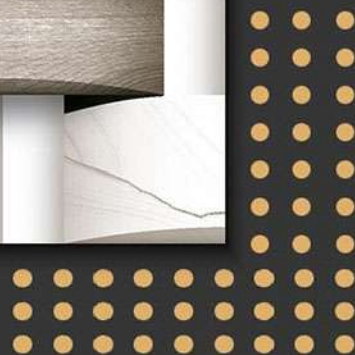

EL-7061

GLOSSY

WATERPROOF

WALL

CORRECT  
RECTIFIED

3D

HIGH  
DEFINATION

DIGITAL  
WALL TILES