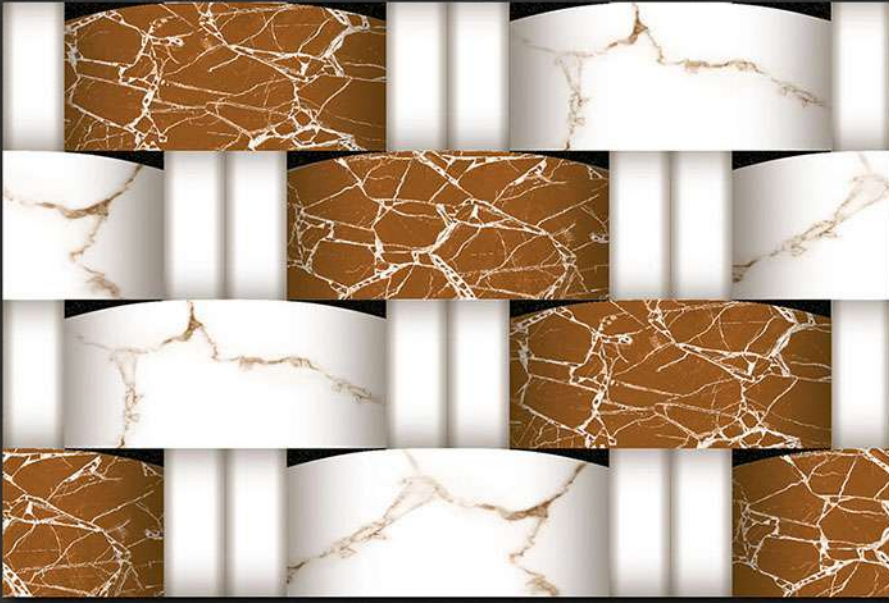

GLOSSY

WATERPROOF

WALL

CORRECT  
RECTIFIED

3D

HIGH  
DEFINATION

DIGITAL  
WALL TILES

400X250 MM GLOSSY ELIVATION