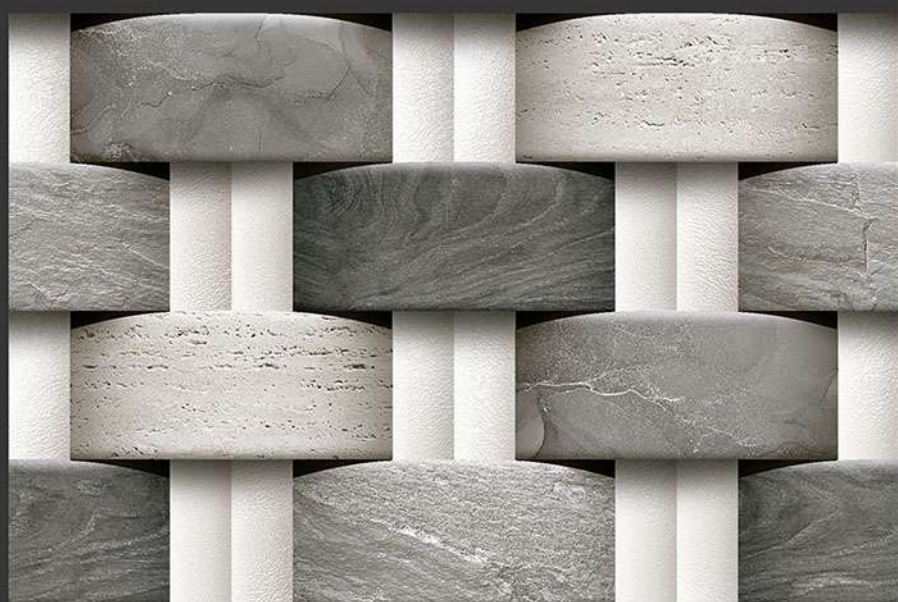

DIGITAL
WALL TILES

400X250 MM GLOSSY ELIVATION

EL-7046

GLOSSY

WATERPROOF

WALL

CORRECT
RECTIFIED

3D

HIGH
DEFINATION