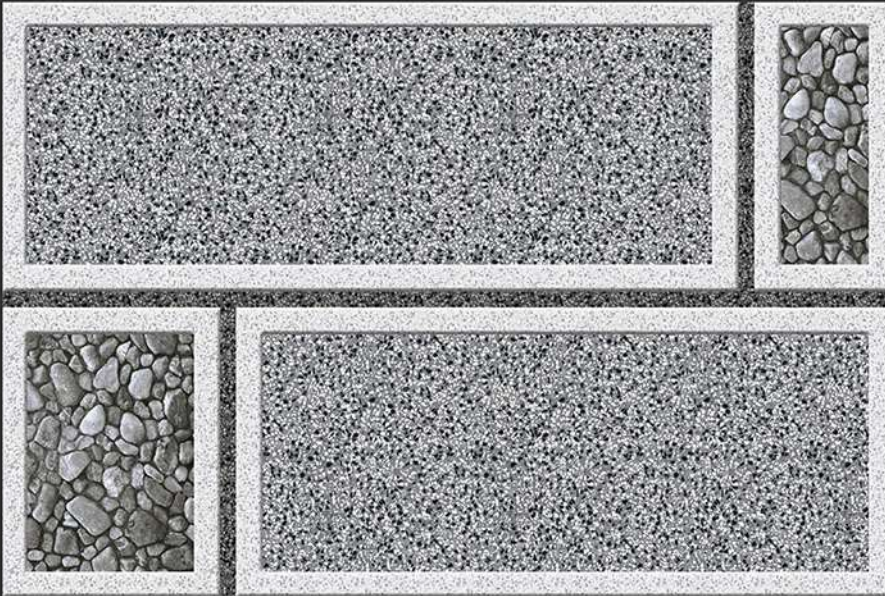

DIGITAL
WALL TILES

300X450MM GLOSSY

EL-7004

GLOSSY

WATERPROOF

WALL

CORRECT
RECTIFIED

3D

HIGH
DEFINATION