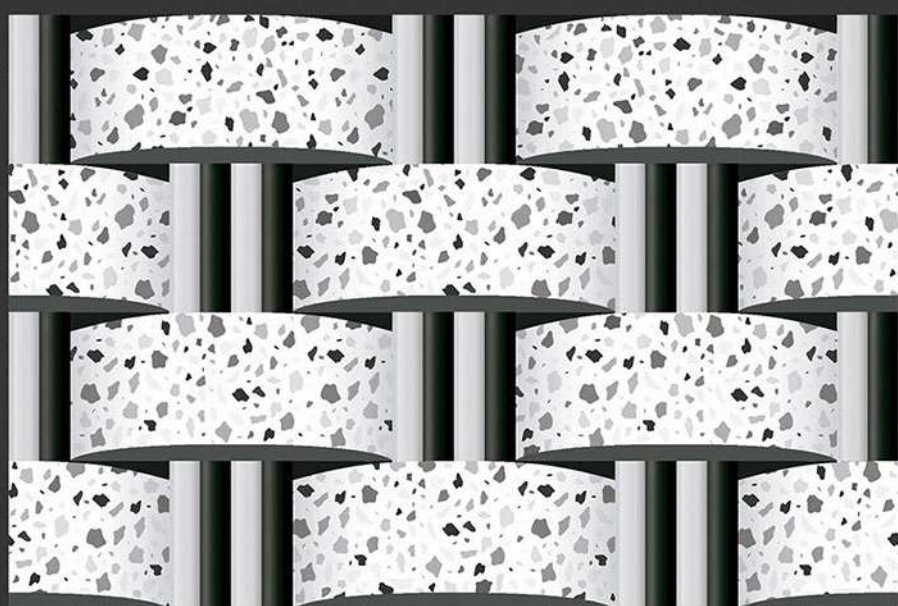

EL-7017

GLOSSY

WATERPROOF

WALL

CORRECT  
RECTIFIED

3D

HIGH  
DEFINATION

DIGITAL  
WALL TILES

400X250 MM GLOSSY ELIVATION

EL-7018

GLOSSY

WATERPROOF

WALL

CORRECT  
RECTIFIED

3D

HIGH  
DEFINATION