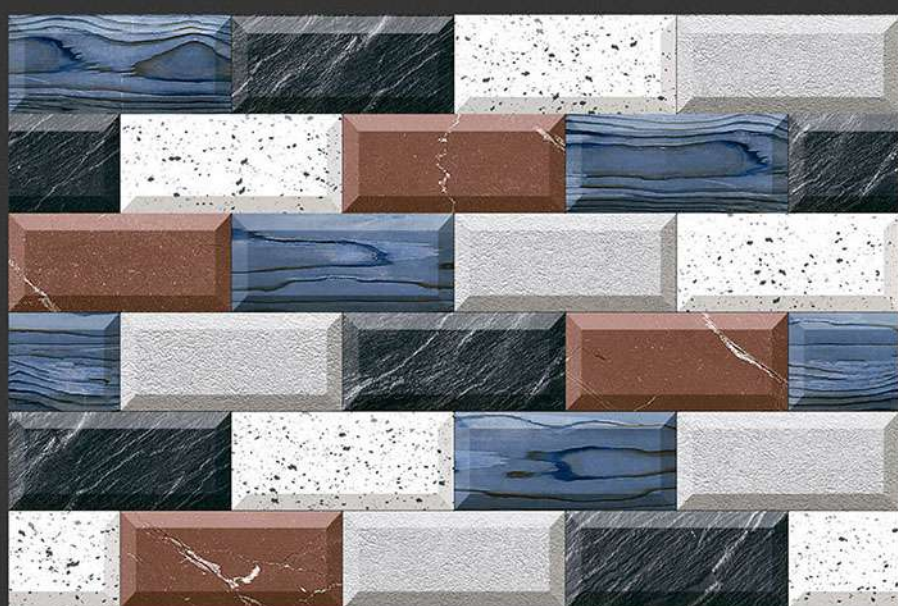

GLOSSY

WATERPROOF

WALL

CORRECT  
RECTIFIED

3D

HIGH  
DEFINATION

DIGITAL  
WALL TILES

400X250 MM GLOSSY ELIVATION