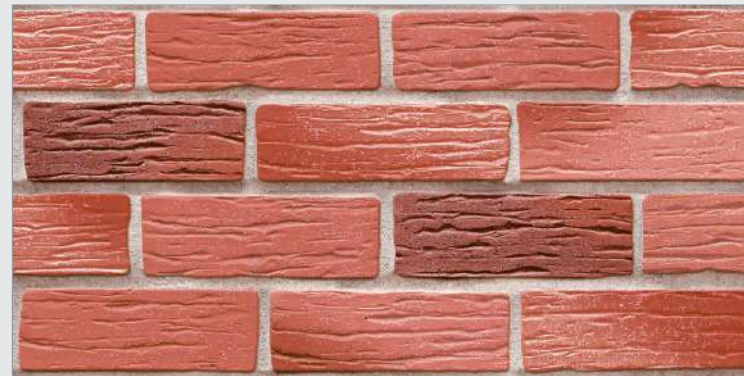

Austria-05

Austria-08

Austria-03

Austria-06

300X
600mm

High Depth
Elevation

Elevate your
space, one tile
at a time.

**300x
600mm**