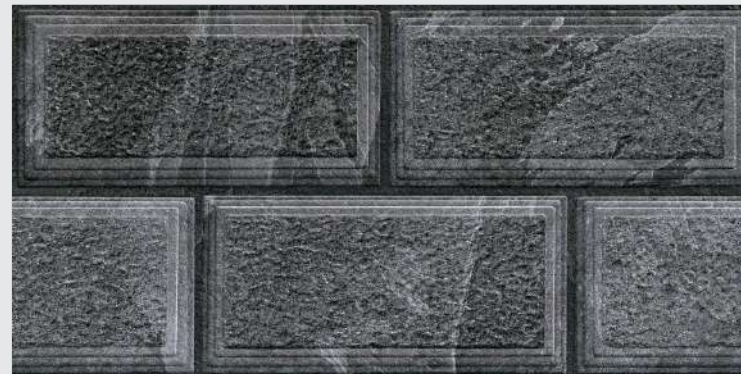

Vatican-05-A **R**