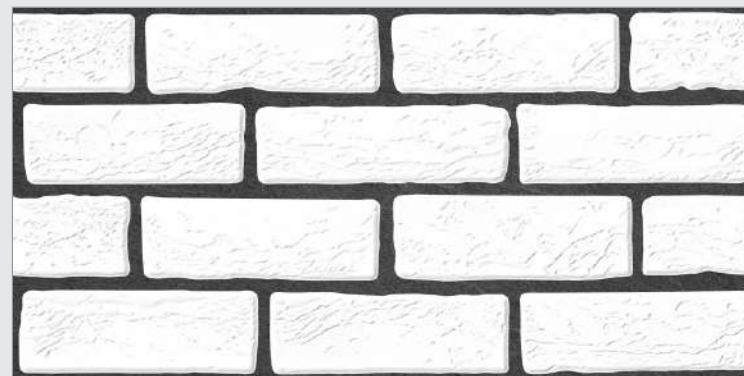

Austria-05

Austria-08

Austria-03

Austria-06

300X
600mm

High Depth
Elevation

Elevate your
space, one tile
at a time.

**300x
600mm**