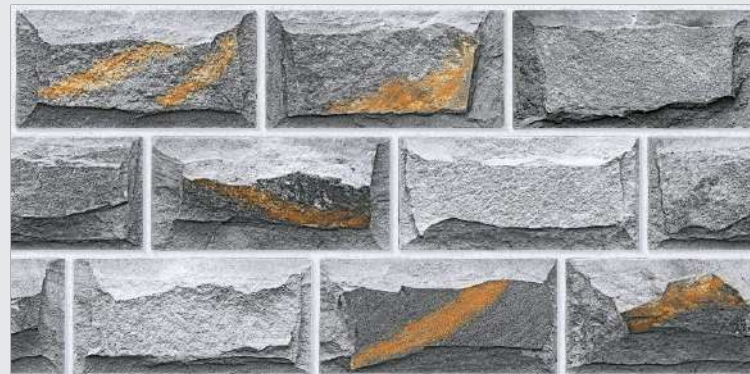

300X
600mm

High Depth
Elevation

SLOVAKIA - 02

SLOVAKIA *Series*

 CLICK FOR
MORE DETAILS

Slovakia-01

Slovakia-04

Slovakia-07