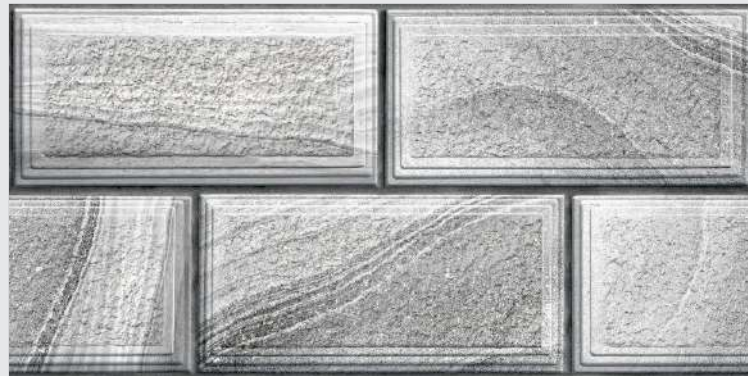

Vatican-11