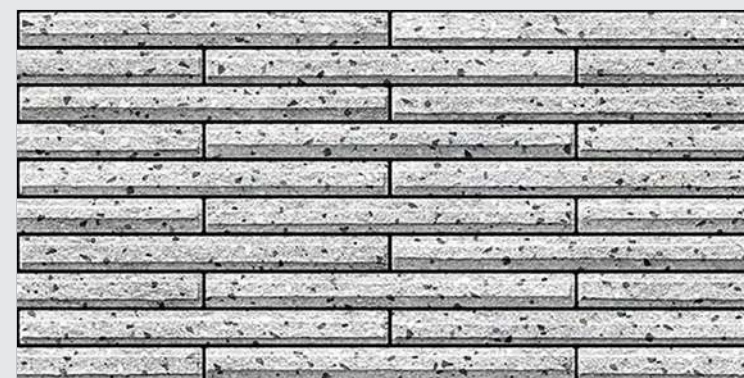

Belarus-06

High Depth
Elevation